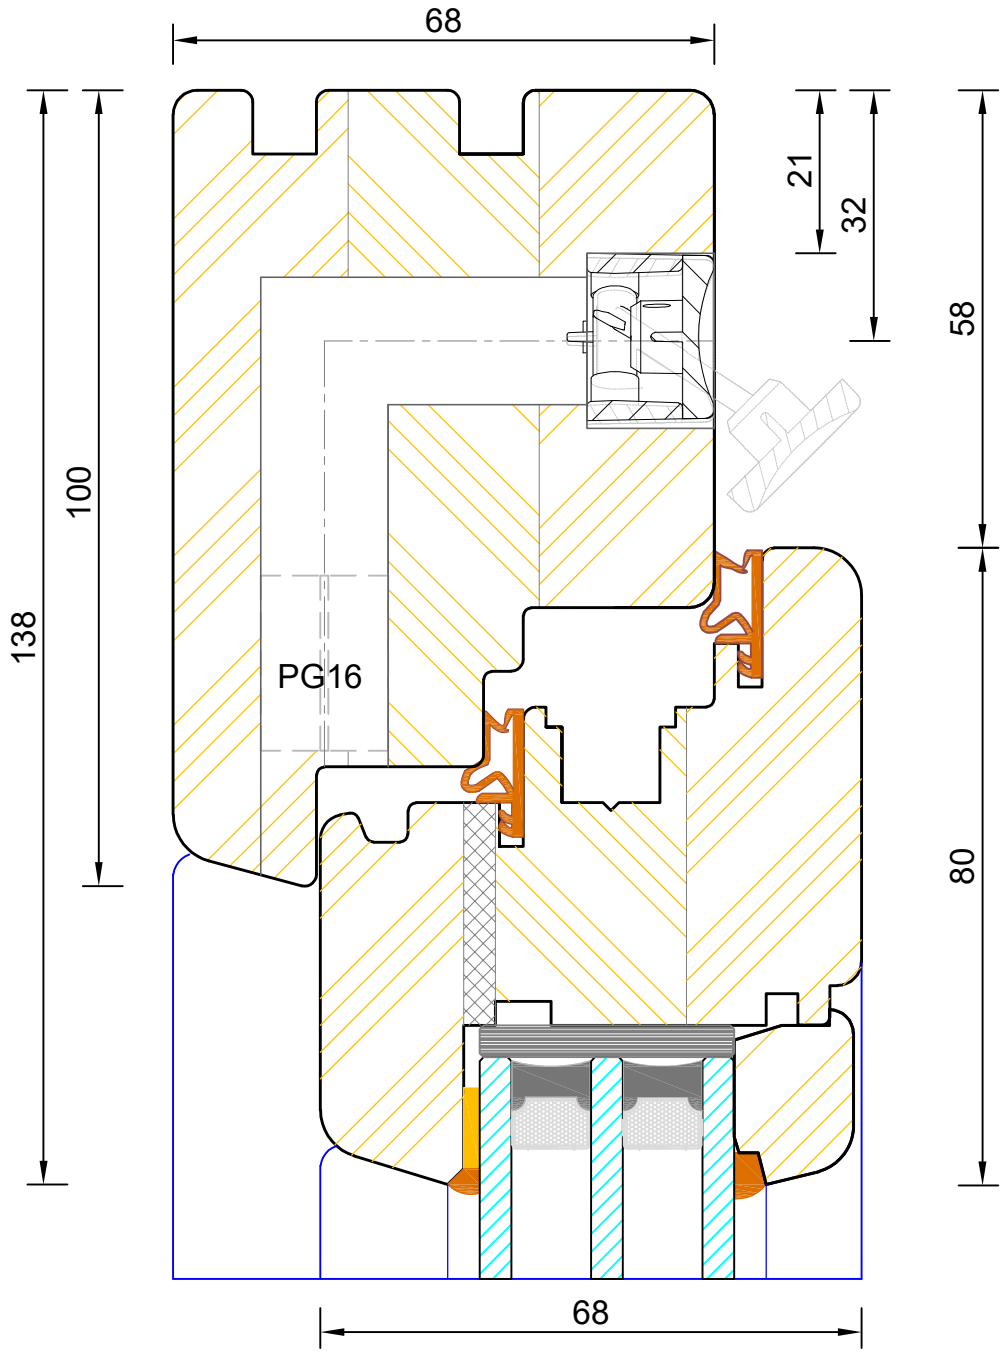

Contemporary Tilt & Turn Window
Triple Glazed - Frame & Sash Head (With Vent)

DIMENSIONS	PLOT SIZE	SCALE	DATE	REV	DWG NO.
MM	A4	1:1	22.03.2011	A	0063

Please consider the environment before printing