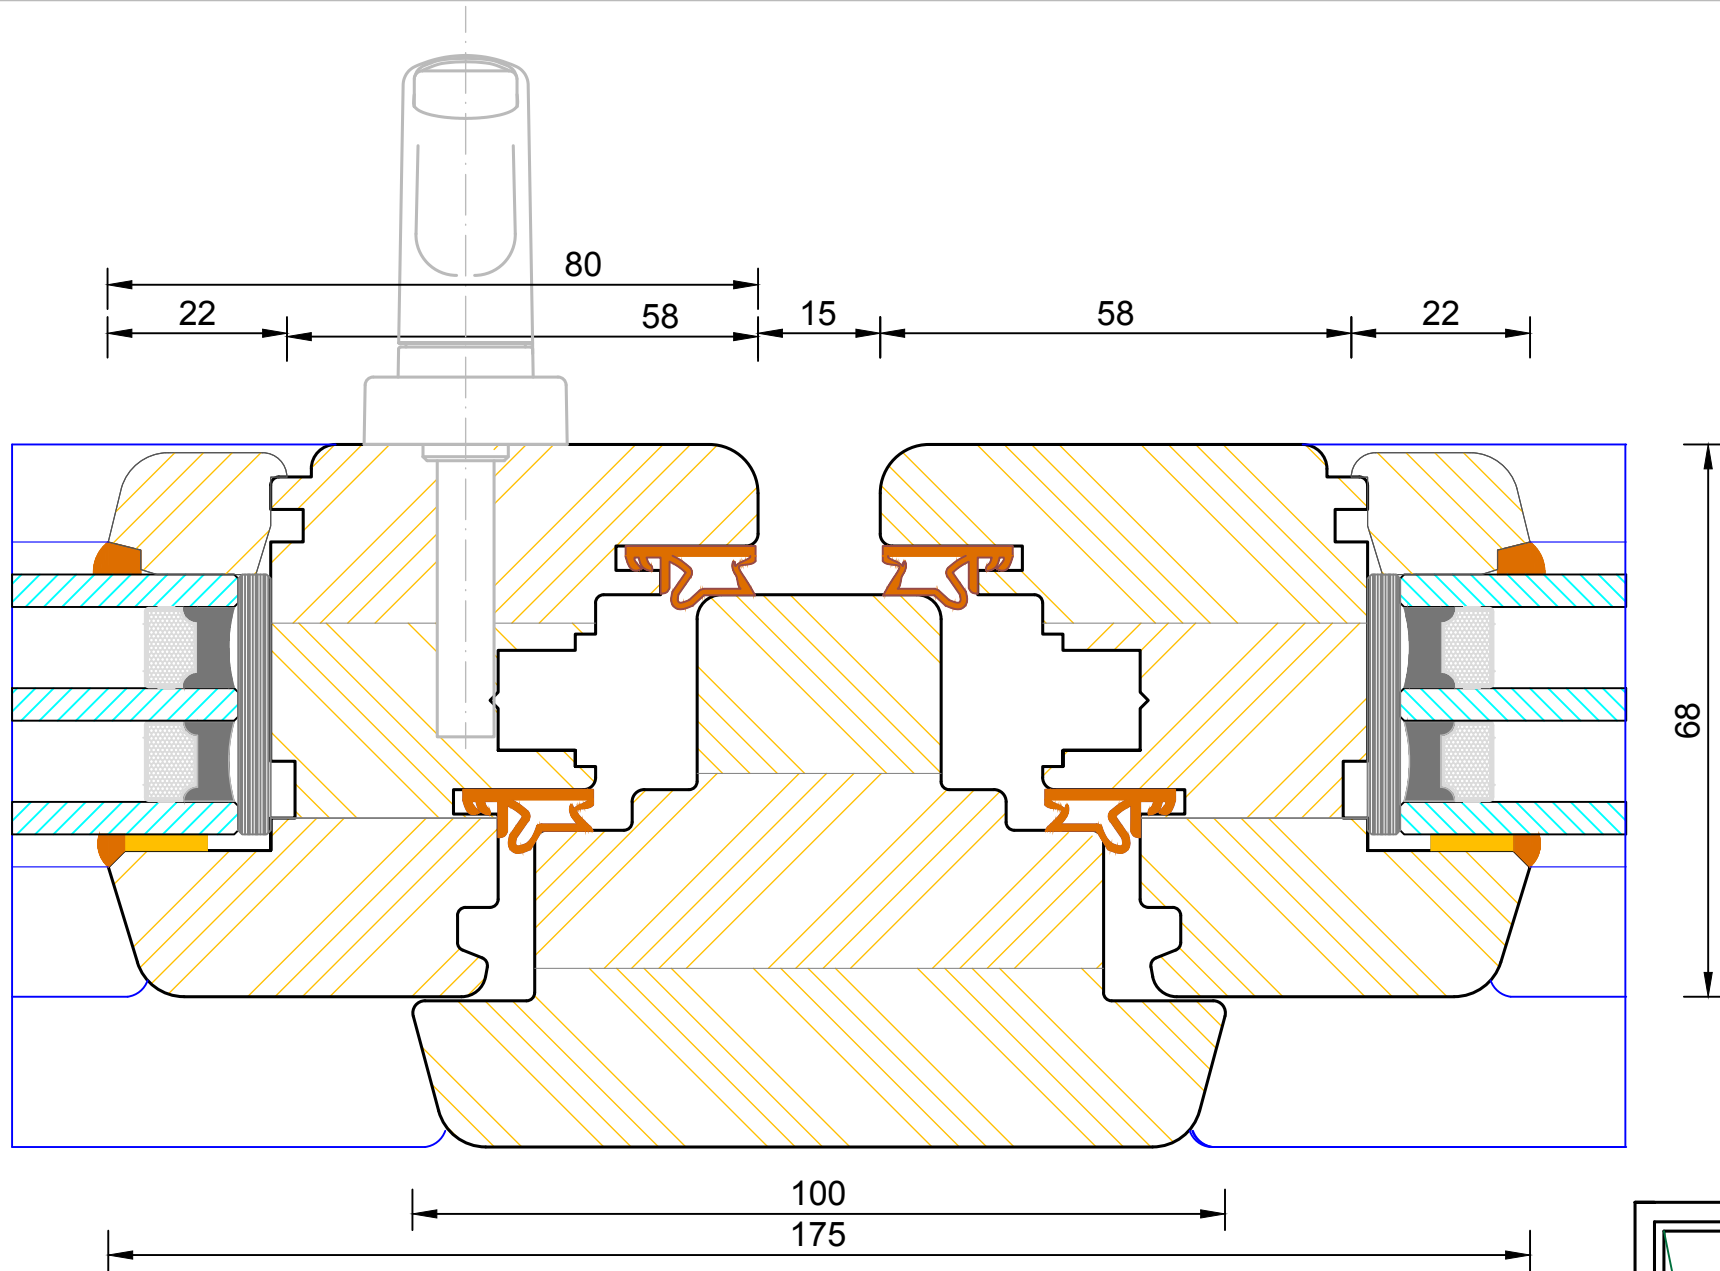

Contemporary Tilt & Turn Window
 Triple Glazed - Solid Mullion (Fixed Light / Fixed Light)

DIMENSIONS	PLOT SIZE	SCALE	DATE	REV	DWG NO.
MM	A4	1:1	13.01.2011	A	0068
Please consider the environment before printing					

Contemporary Tilt & Turn Window
 Triple Glazed - Solid Mullion (Sash / Fixed Light)

DIMENSIONS	PLOT SIZE	SCALE	DATE	REV	DWG NO.
MM	A4	1:1	13.01.2011	A	0069

Please consider the environment before printing

Contemporary Tilt & Turn Window
 Triple Glazed - Solid Mullion (Sash / Fixed Sash)

DIMENSIONS	PLOT SIZE	SCALE	DATE	REV	DWG NO.
MM	A4	1:1	13.01.2011	A	0070
Please consider the environment before printing					