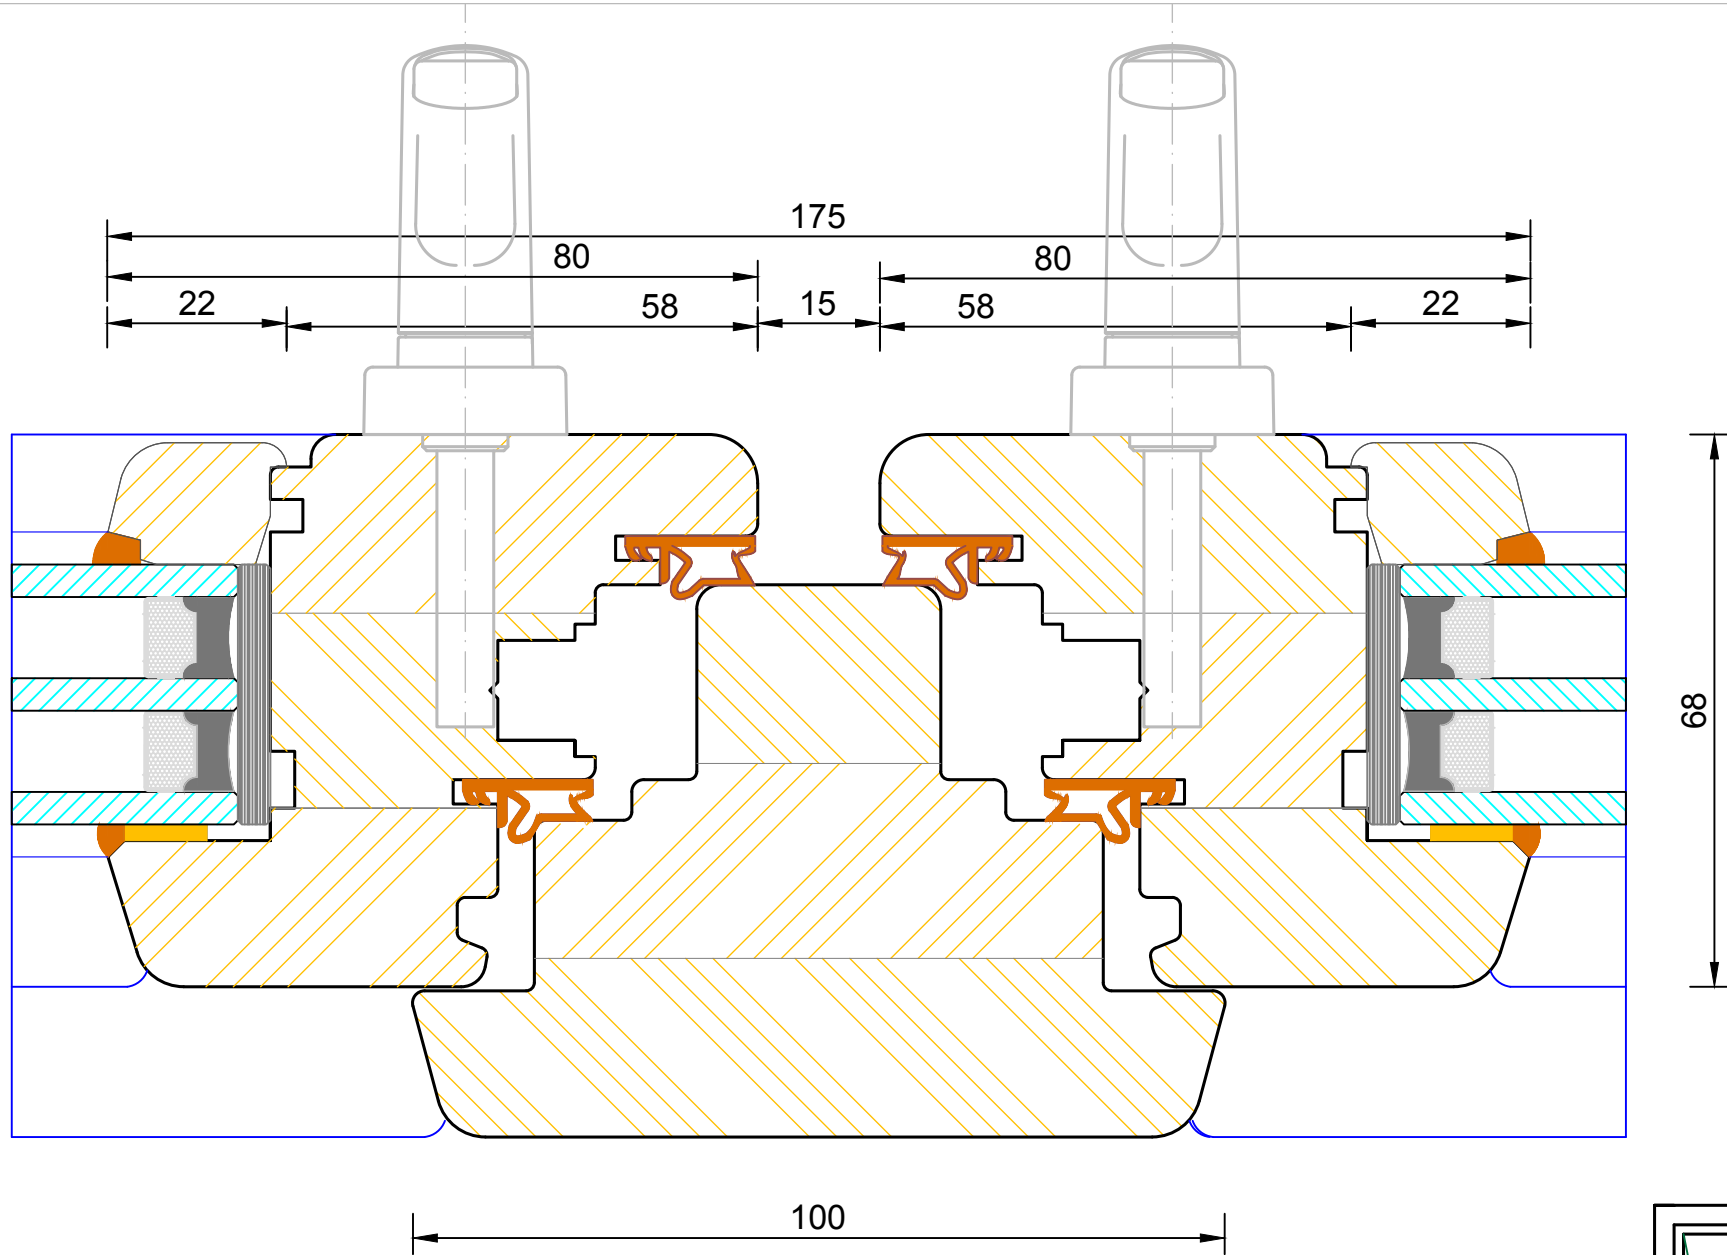

Contemporary Tilt & Turn Window
 Triple Glazed - Solid Mullion (Fixed Light / Fixed Light)

DIMENSIONS	PLOT SIZE	SCALE	DATE	REV	DWG NO.
MM	A4	1:1	13.01.2011	A	0068
Please consider the environment before printing					

Contemporary Tilt & Turn Window
 Triple Glazed - Solid Mullion (Sash / Fixed Light)

DIMENSIONS	PLOT SIZE	SCALE	DATE	REV	DWG NO.
MM	A4	1:1	13.01.2011	A	0069

Please consider the environment before printing

Contemporary Tilt & Turn Window
 Triple Glazed - Solid Mullion (Sash / Fixed Sash)

DIMENSIONS	PLOT SIZE	SCALE	DATE	REV	DWG NO.
MM	A4	1:1	13.01.2011	A	0070
Please consider the environment before printing					

Contemporary Tilt & Turn Window
Triple Glazed - Solid Mullion (Fixed Sash / Sash)

DIMENSIONS	PLOT SIZE	SCALE	DATE	REV	DWG NO.
MM	A4	1:1	13.01.2011	A	0071

Please consider the environment before printing

Contemporary Tilt & Turn Window
 Triple Glazed - Solid Mullion (Sash / Sash)