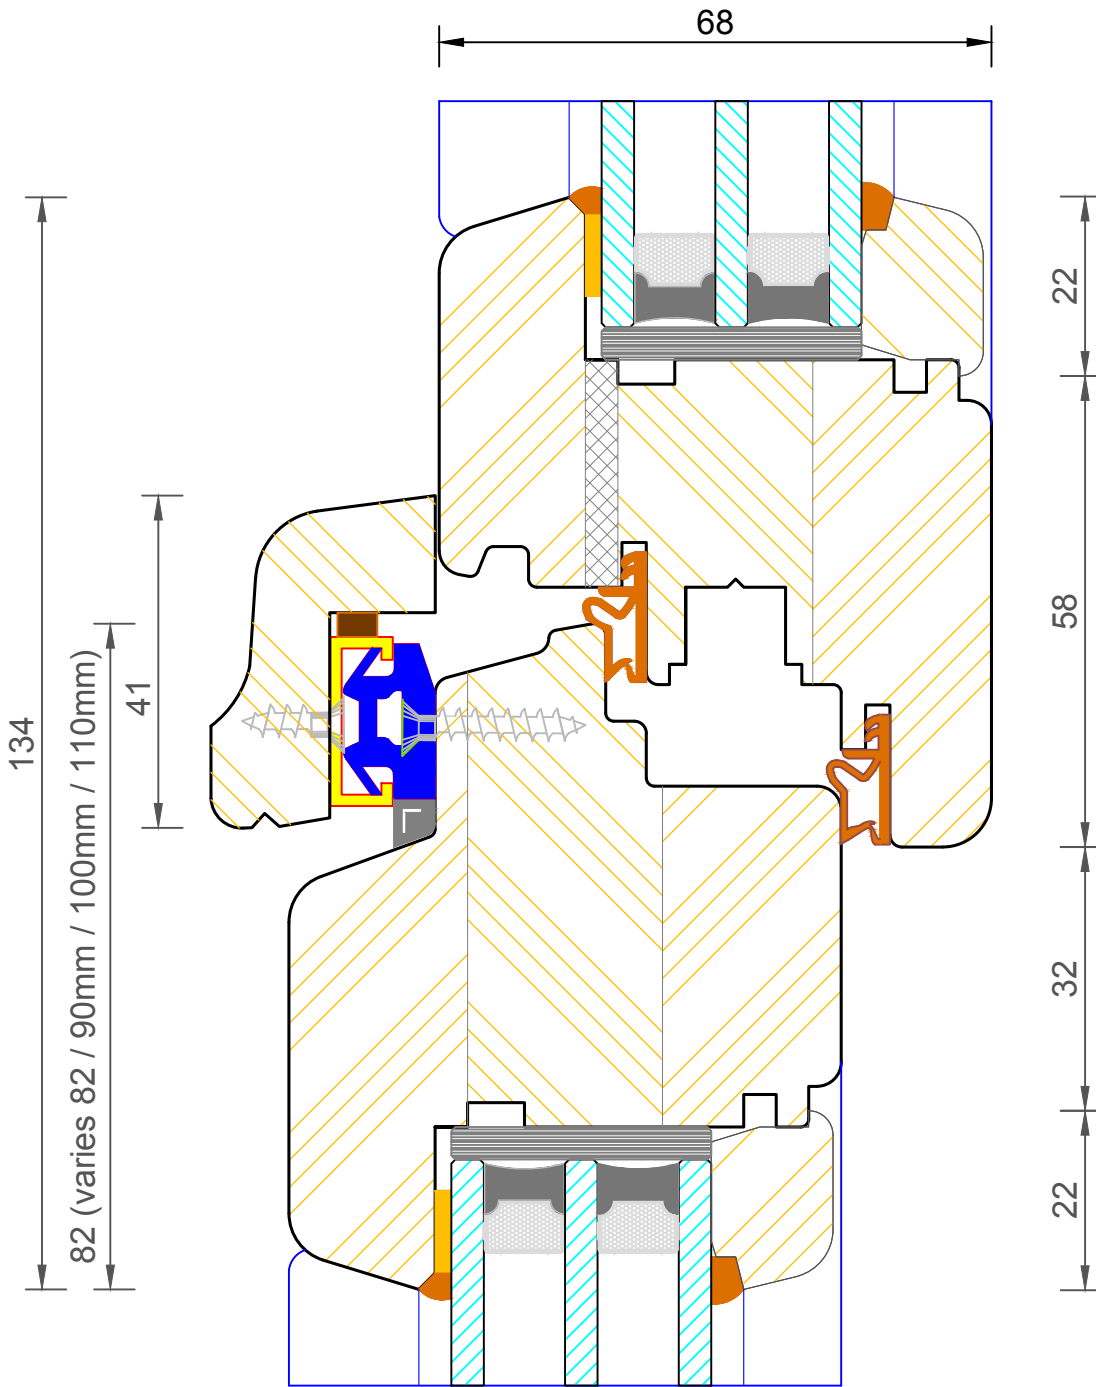

Contemporary Tilt & Turn Window
 Triple Glazed - Solid Mullion (Sash / Fixed Sash)

DIMENSIONS	PLOT SIZE	SCALE	DATE	REV	DWG NO.
MM	A4	1:1	13.01.2011	A	0070
Please consider the environment before printing					

Contemporary Tilt & Turn Window
Triple Glazed - Solid Mullion (Fixed Sash / Sash)

DIMENSIONS	PLOT SIZE	SCALE	DATE	REV	DWG NO.
MM	A4	1:1	13.01.2011	A	0071

Please consider the environment before printing

Contemporary Tilt & Turn Window
 Triple Glazed - Solid Mullion (Sash / Sash)

DIMENSIONS	PLOT SIZE	SCALE	DATE	REV	DWG NO.
MM	A4	1:1	13.01.2011	A	0072
Please consider the environment before printing					

Contemporary Tilt & Turn Window
 Triple Glazed - Flying Mullion (Lead / Slave Sash)

DIMENSIONS	PLOT SIZE	SCALE	DATE	REV	DWG NO.
MM	A4	1:1	13.01.2011	A	0073
Please consider the environment before printing					

Contemporary Tilt & Turn Window
 Triple Glazed - Solid Transom (Sash / Fixed Light)