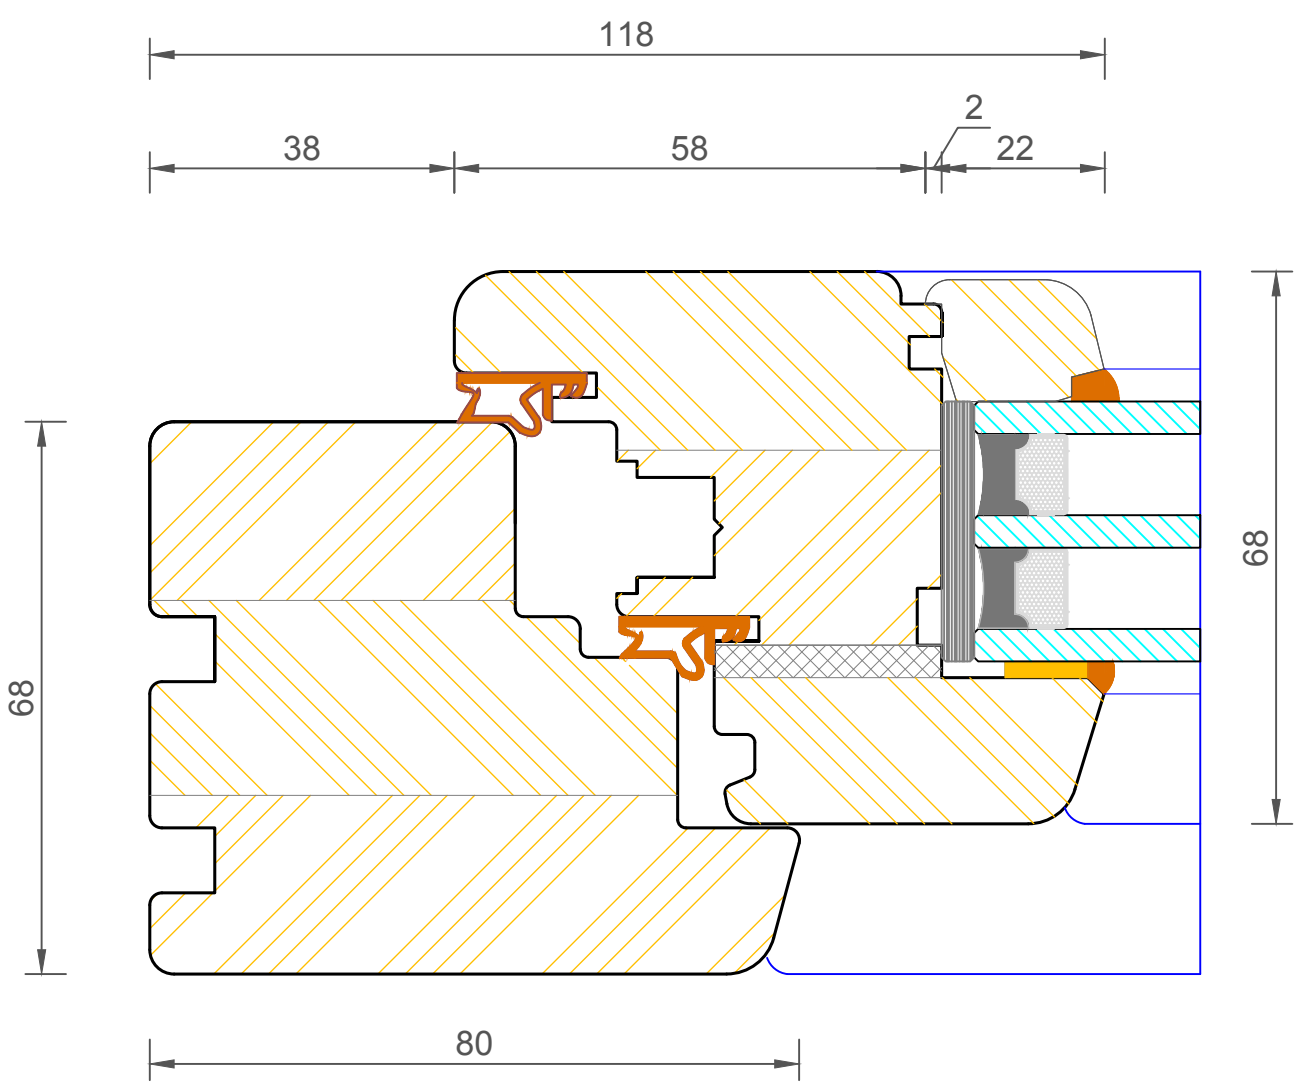

DIMENSIONS	PLOT SIZE	SCALE	DATE	REV	DWG NO.
MM	A4	1:1	22.03.2011	A	0064
Please consider the environment before printing