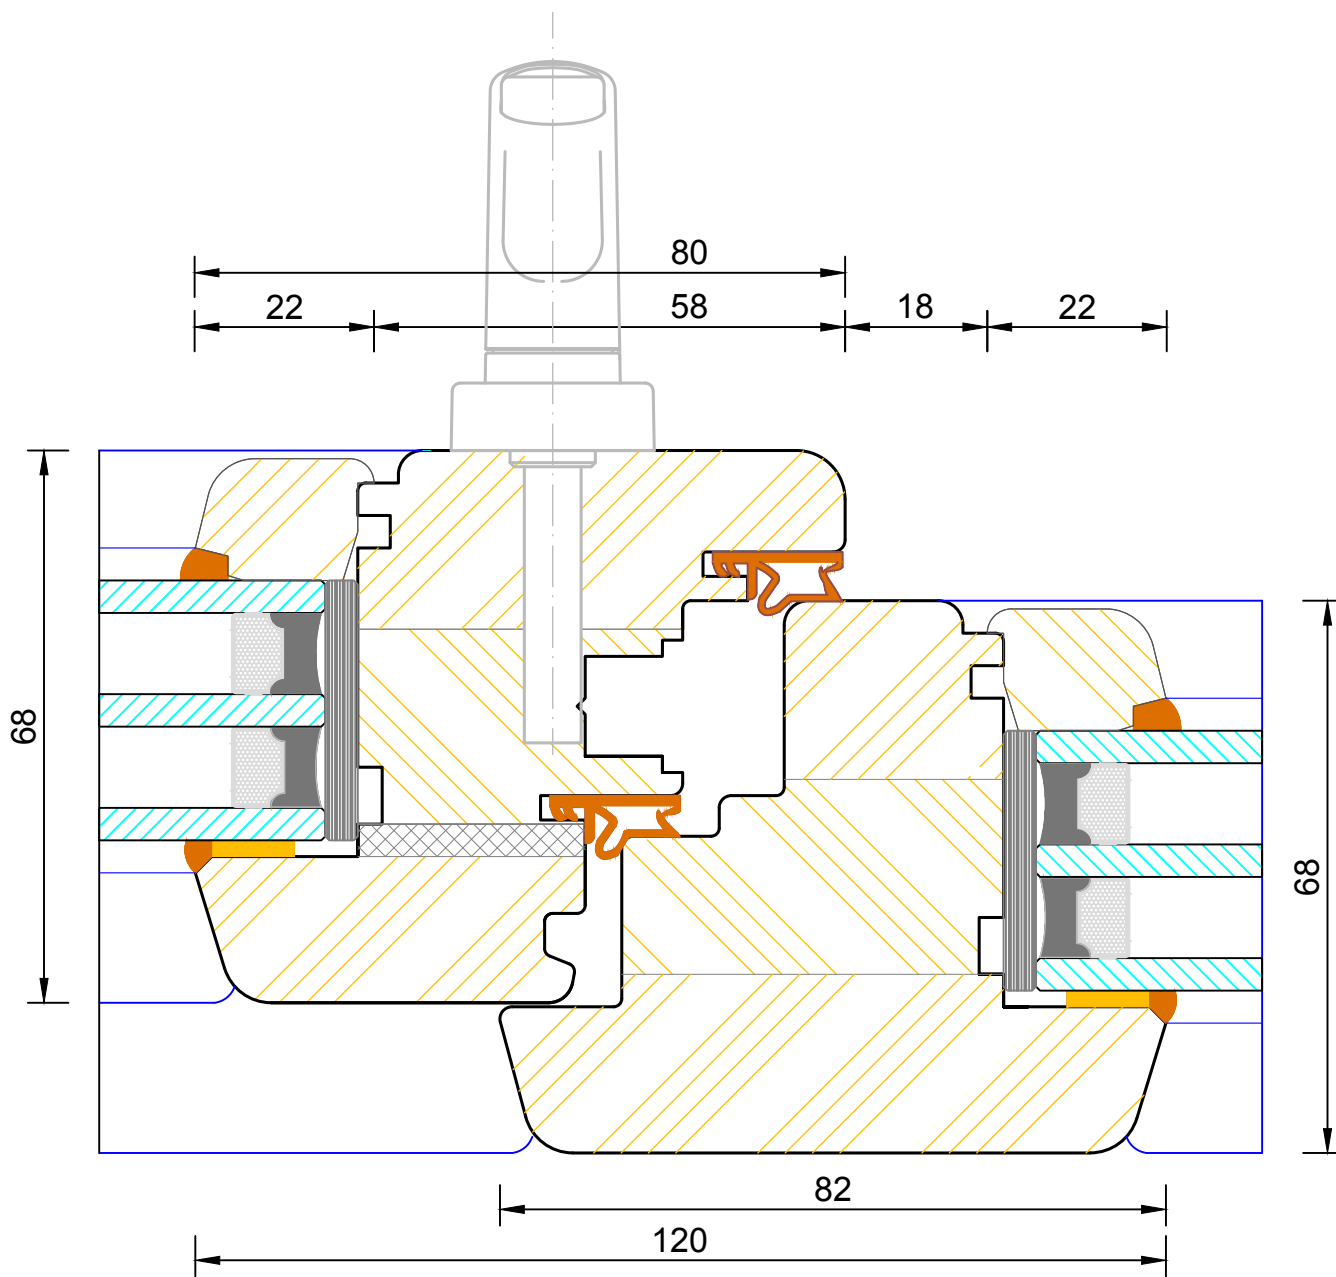

Bereco

Contemporary Tilt & Turn Window
Triple Glazed - Frame & Sash Cill (Balcony Door)

DIMENSIONS	PLOT SIZE	SCALE	DATE	REV	DWG NO.
MM	A4	1:1	22.03.2011	A	0067

Please consider the environment before printing

Contemporary Tilt & Turn Window
 Triple Glazed - Solid Mullion (Fixed Light / Fixed Light)

DIMENSIONS	PLOT SIZE	SCALE	DATE	REV	DWG NO.
MM	A4	1:1	13.01.2011	A	0068
Please consider the environment before printing					

Contemporary Tilt & Turn Window
 Triple Glazed - Solid Mullion (Sash / Fixed Light)

DIMENSIONS	PLOT SIZE	SCALE	DATE	REV	DWG NO.
MM	A4	1:1	13.01.2011	A	0069

Please consider the environment before printing

Contemporary Tilt & Turn Window
 Triple Glazed - Solid Mullion (Sash / Fixed Sash)

DIMENSIONS	PLOT SIZE	SCALE	DATE	REV	DWG NO.
MM	A4	1:1	13.01.2011	A	0070
Please consider the environment before printing					