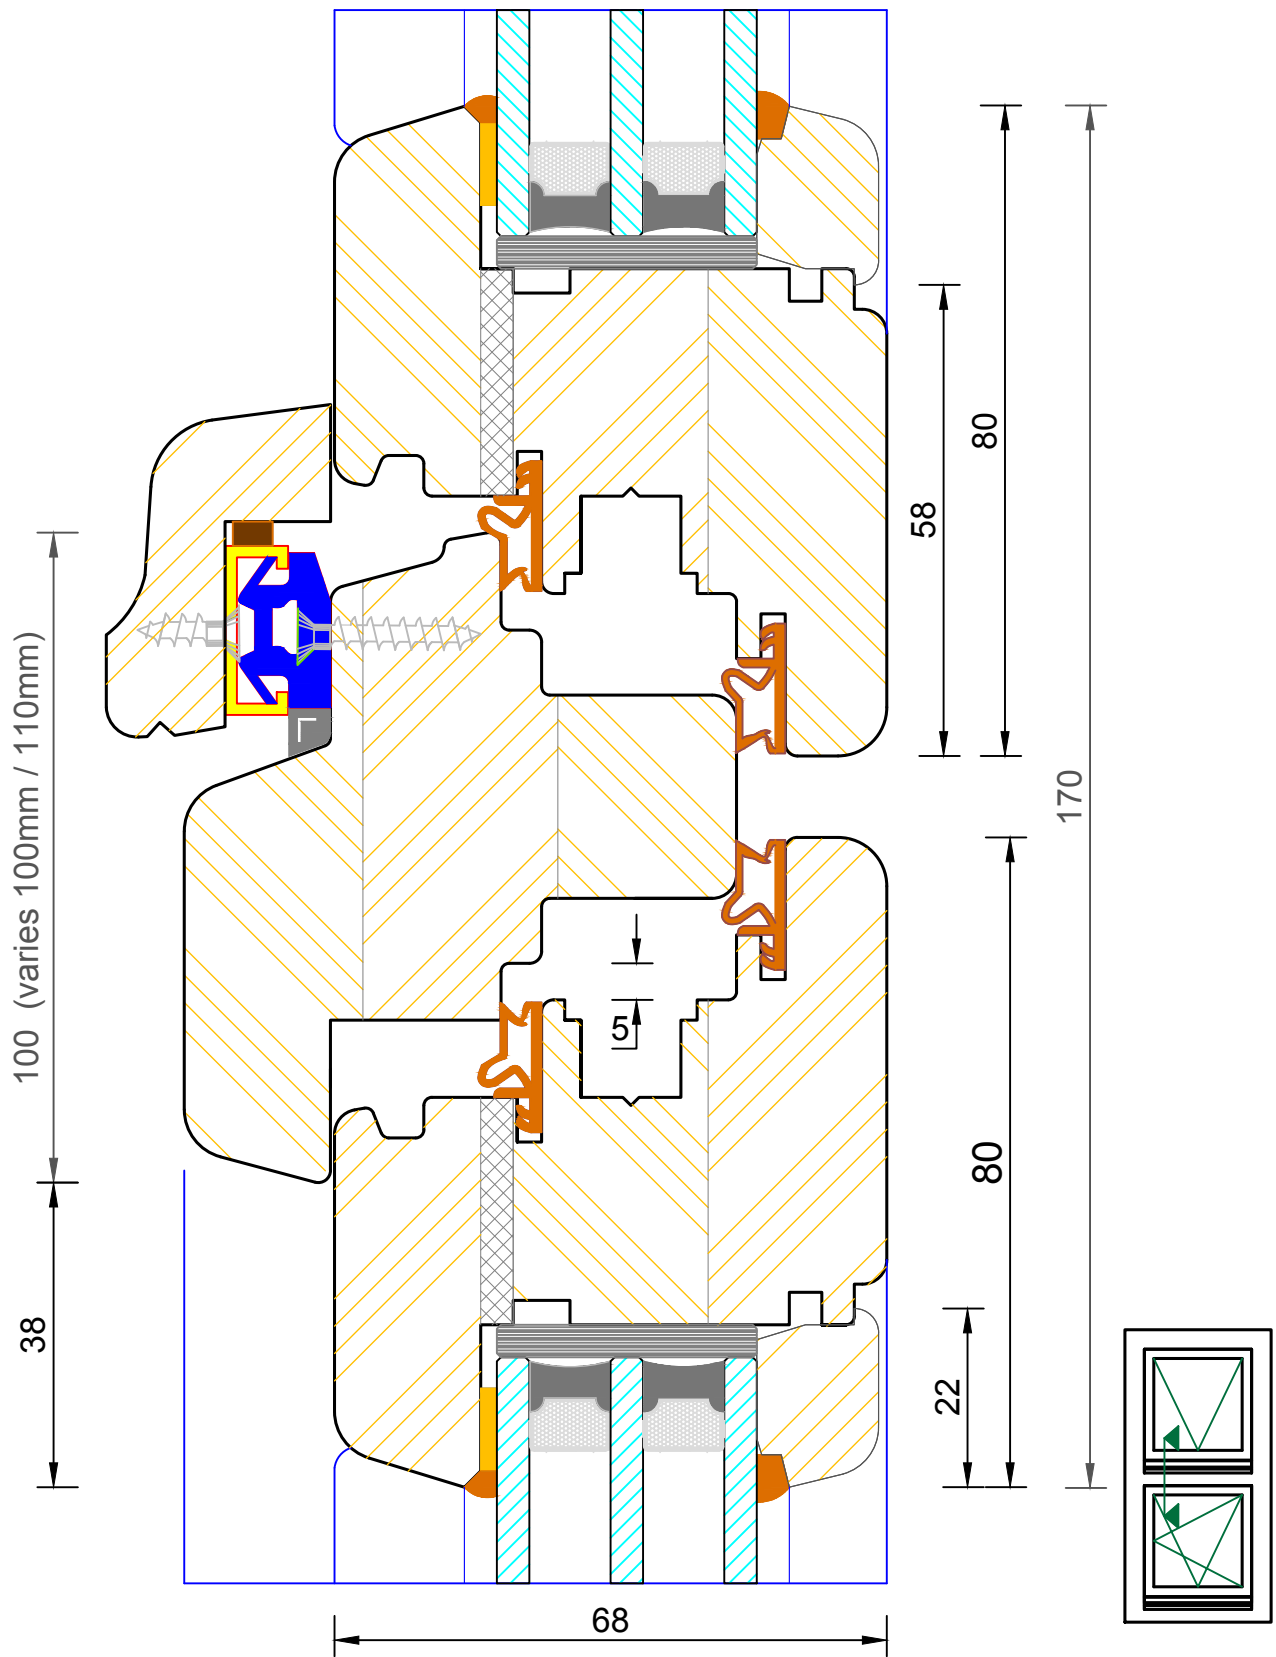

DIMENSIONS	PLOT SIZE	SCALE	DATE	REV	DWG NO.
MM	A4	1:1	13.01.2011	A	0073
Please consider the environment before printing					

Contemporary Tilt & Turn Window
 Triple Glazed - Solid Transom (Sash / Fixed Light)

DIMENSIONS	PLOT SIZE	SCALE	DATE	REV	DWG NO.
MM	A4	1:1	22.03.2011	A	0075

Contemporary Tilt & Turn Window
 Triple Glazed - Solid Transom (Fixed Light / Sash)

DIMENSIONS	PLOT SIZE	SCALE	DATE	REV	DWG NO.
MM	A4	1:1	22.03.2011	A	0076

Contemporary Tilt & Turn Window
 Triple Glazed - Solid Transom (Sash / Fixed Light)

DIMENSIONS	PLOT SIZE	SCALE	DATE	REV	DWG NO.
MM	A4	1:1	22.03.2011	A	0079
Please consider the environment before printing					

Contemporary Tilt & Turn Window
 Triple Glazed - Solid Transom (Sash / Sash)

DIMENSIONS	PLOT SIZE	SCALE	DATE	REV	DWG NO.
MM	A4	1:1	22.03.2011	A	0080
Please consider the environment before printing					