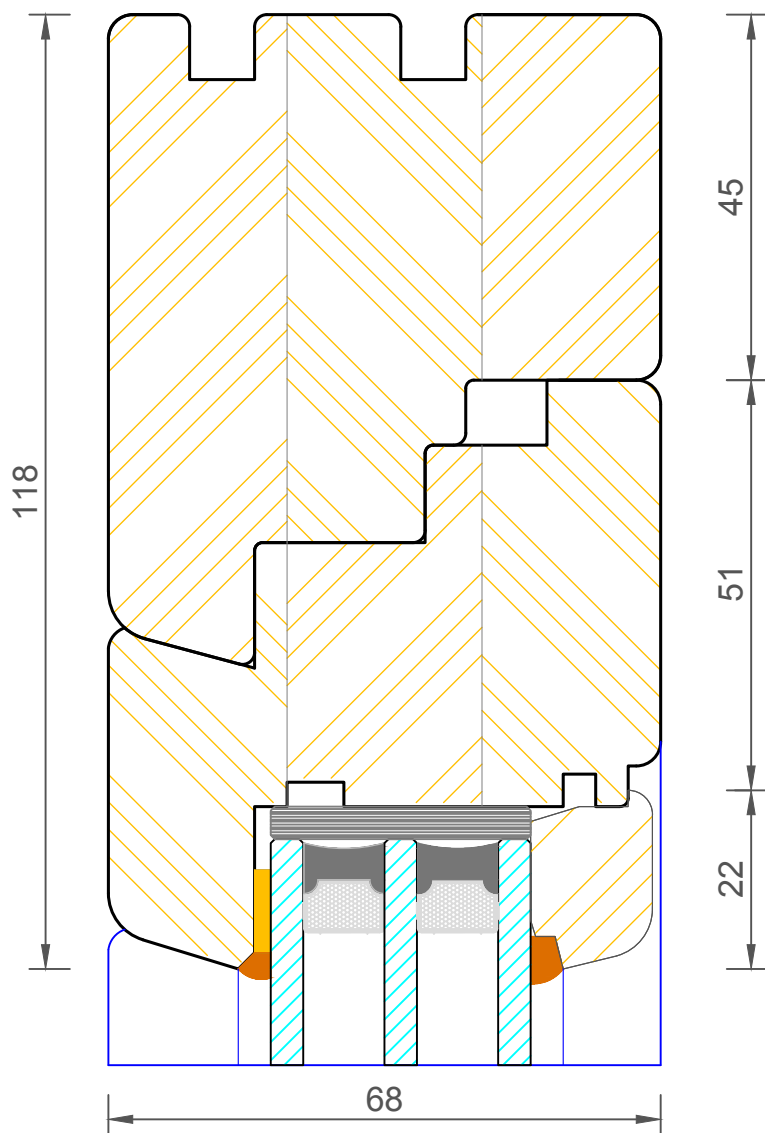

DIMENSIONS	PLOT SIZE	SCALE	DATE	REV	DWG NO.
MM	A4	1:1	13.01.2011	A	0052

Please consider the environment before printing

DIMENSIONS	PLOT SIZE	SCALE	DATE	REV	DWG NO.
MM	A4	1:1	22.03.2011	A	0054

CILL EXTENSION - available options:
 25mm (93mm o/a) / 47mm (115mm o/a)
 / 62mm (130mm o/a) / 87mm (155mm
 o/a) / 114mm (182mm o/a) / 125mm
 (193mm o/a) / 140mm (208mm o/a)

DIMENSIONS	PLOT SIZE	SCALE	DATE	REV	DWG NO.
MM	A4	1:1	22.03.2011	A	0055
Please consider the environment before printing					

DIMENSIONS	PLOT SIZE	SCALE	DATE	REV	DWG NO.
MM	A4	1:1	22.03.2011	A	0056

CILL EXTENSION - available options:
 25mm (93mm o/a) / 47mm (115mm o/a)
 / 62mm (130mm o/a) / 87mm (155mm
 o/a) / 114mm (182mm o/a) / 125mm
 (193mm o/a) / 140mm (208mm o/a)

CILL EXTENSION - available options:
 25mm (93mm o/a) / 47mm (115mm o/a)
 / 62mm (130mm o/a) / 87mm (155mm
 o/a) / 114mm (182mm o/a) / 125mm
 (193mm o/a) / 140mm (208mm o/a)

DIMENSIONS	PLOT SIZE	SCALE	DATE	REV	DWG NO.
MM	A4	1:1	22.03.2011	A	0060

DIMENSIONS	PLOT SIZE	SCALE	DATE	REV	DWG NO.
MM	A4	1:1	22.03.2011	A	0075

Contemporary Tilt & Turn Window
 Triple Glazed - Solid Transom (Fixed Light / Sash)

DIMENSIONS	PLOT SIZE	SCALE	DATE	REV	DWG NO.
MM	A4	1:1	22.03.2011	A	0076