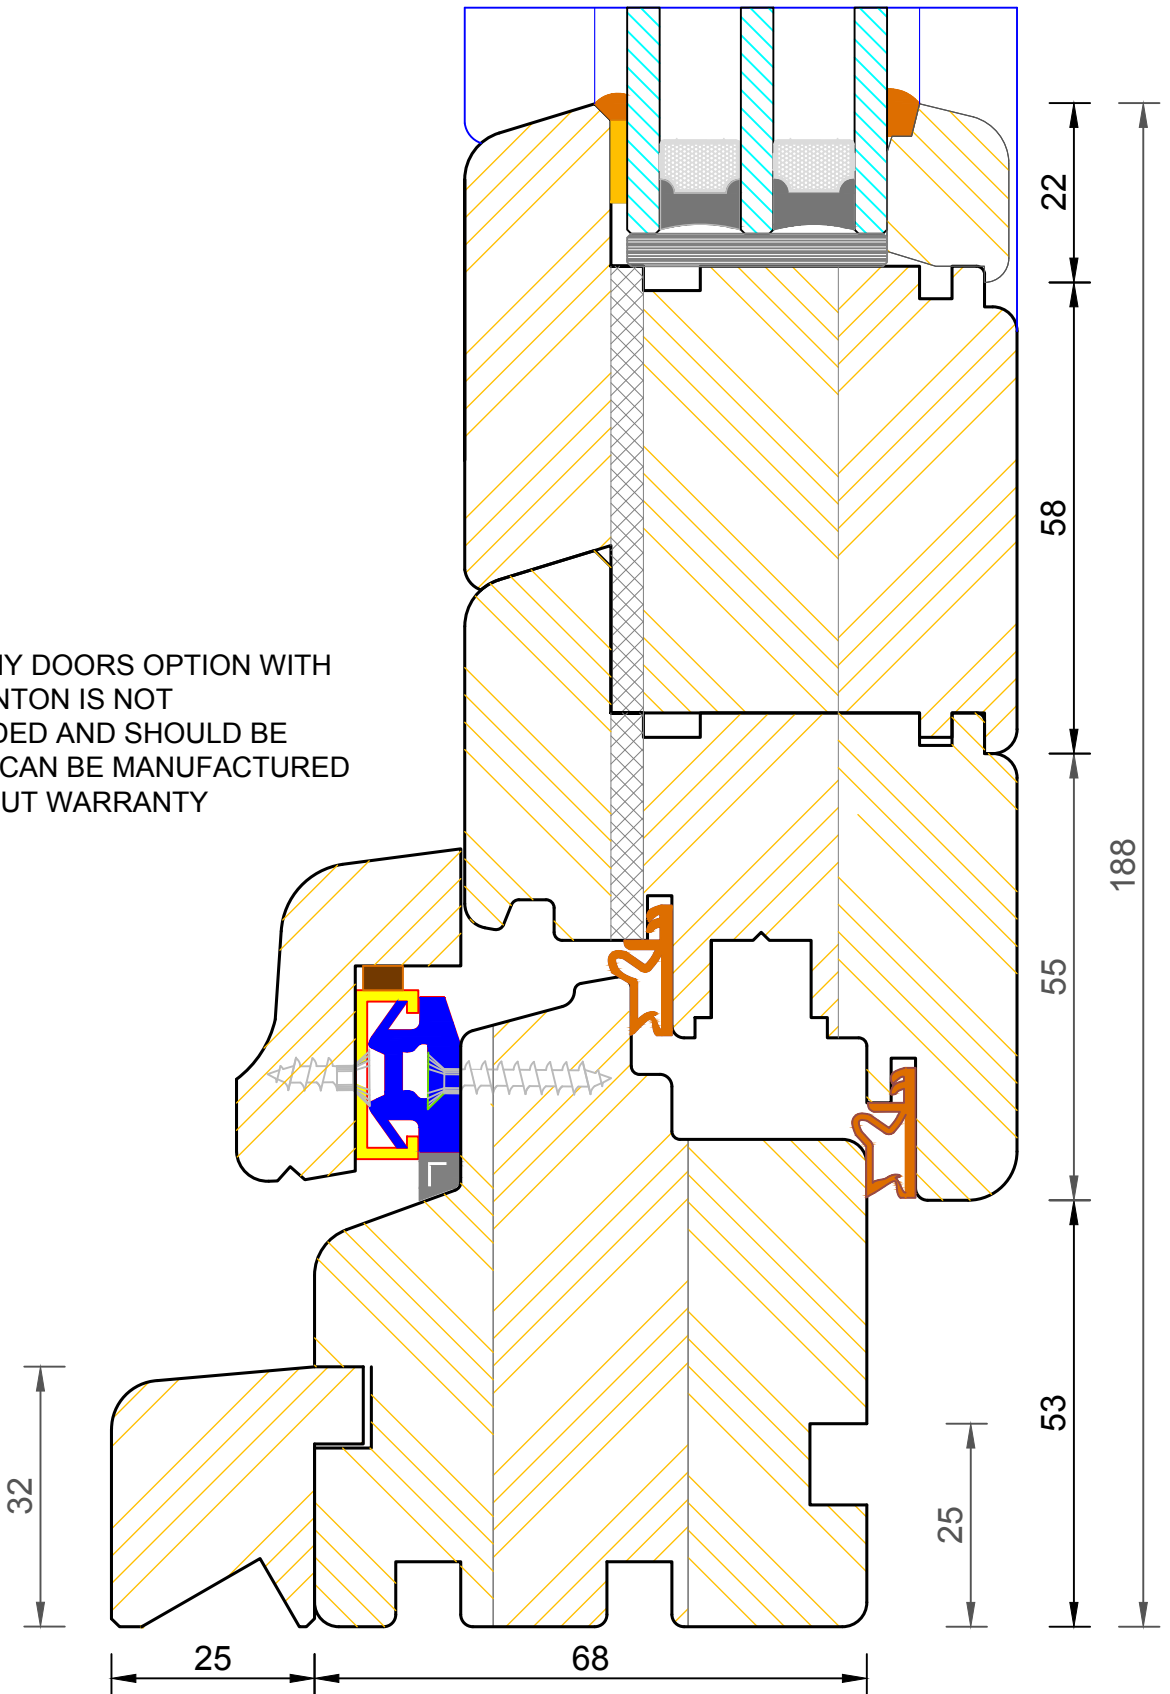

FOR BALCONY DOORS OPTION WITH
TIMBER PLANTON IS NOT
RECOMMENDED AND SHOULD BE
AVOIDED. IT CAN BE MANUFACTURED
ONLY WITHOUT WARRANTY

CILL EXTENSION - available options:

25mm (93mm o/a) / 47mm (115mm o/a) / 62mm (130mm o/a) /
87mm (155mm o/a) / 114mm (182mm o/a) / 125mm (193mm o/a) /
140mm (208mm o/a)

Bereco

Contemporary Tilt & Turn Window
Triple Glazed - Frame & Sash Cill (Balcony Door)

DIMENSIONS	PLOT SIZE	SCALE	DATE	REV	DWG NO.
MM	A4	1:1	22.03.2011	A	0067

Please consider the environment before printing