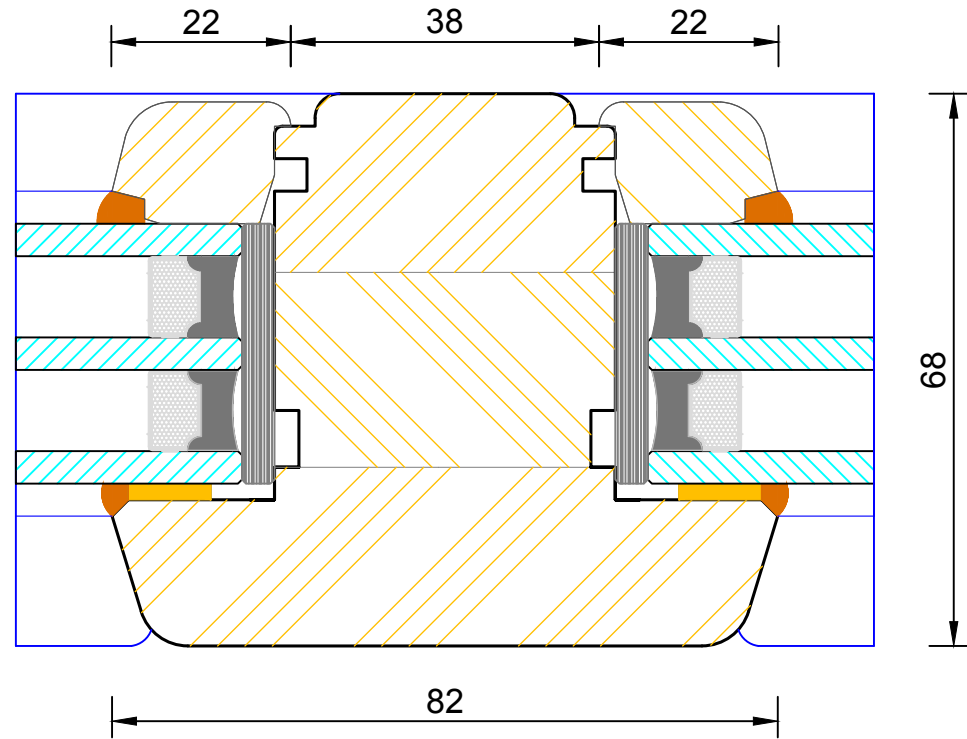

CILL EXTENSION - available options:
 25mm (93mm o/a) / 47mm (115mm o/a)
 / 62mm (130mm o/a) / 87mm (155mm
 o/a) / 114mm (182mm o/a) / 125mm
 (193mm o/a) / 140mm (208mm o/a)

DIMENSIONS	PLOT SIZE	SCALE	DATE	REV	DWG NO.
MM	A4	1:1	22.03.2011	A	0066

FOR BALCONY DOORS OPTION WITH
TIMBER PLANTON IS NOT
RECOMMENDED AND SHOULD BE
AVOIDED. IT CAN BE MANUFACTURED
ONLY WITHOUT WARRANTY

CILL EXTENSION - available options:

25mm (93mm o/a) / 47mm (115mm o/a) / 62mm (130mm o/a) /
87mm (155mm o/a) / 114mm (182mm o/a) / 125mm (193mm o/a) /
140mm (208mm o/a)

Bereco

Contemporary Tilt & Turn Window
Triple Glazed - Frame & Sash Cill (Balcony Door)

DIMENSIONS	PLOT SIZE	SCALE	DATE	REV	DWG NO.
MM	A4	1:1	22.03.2011	A	0067

Please consider the environment before printing