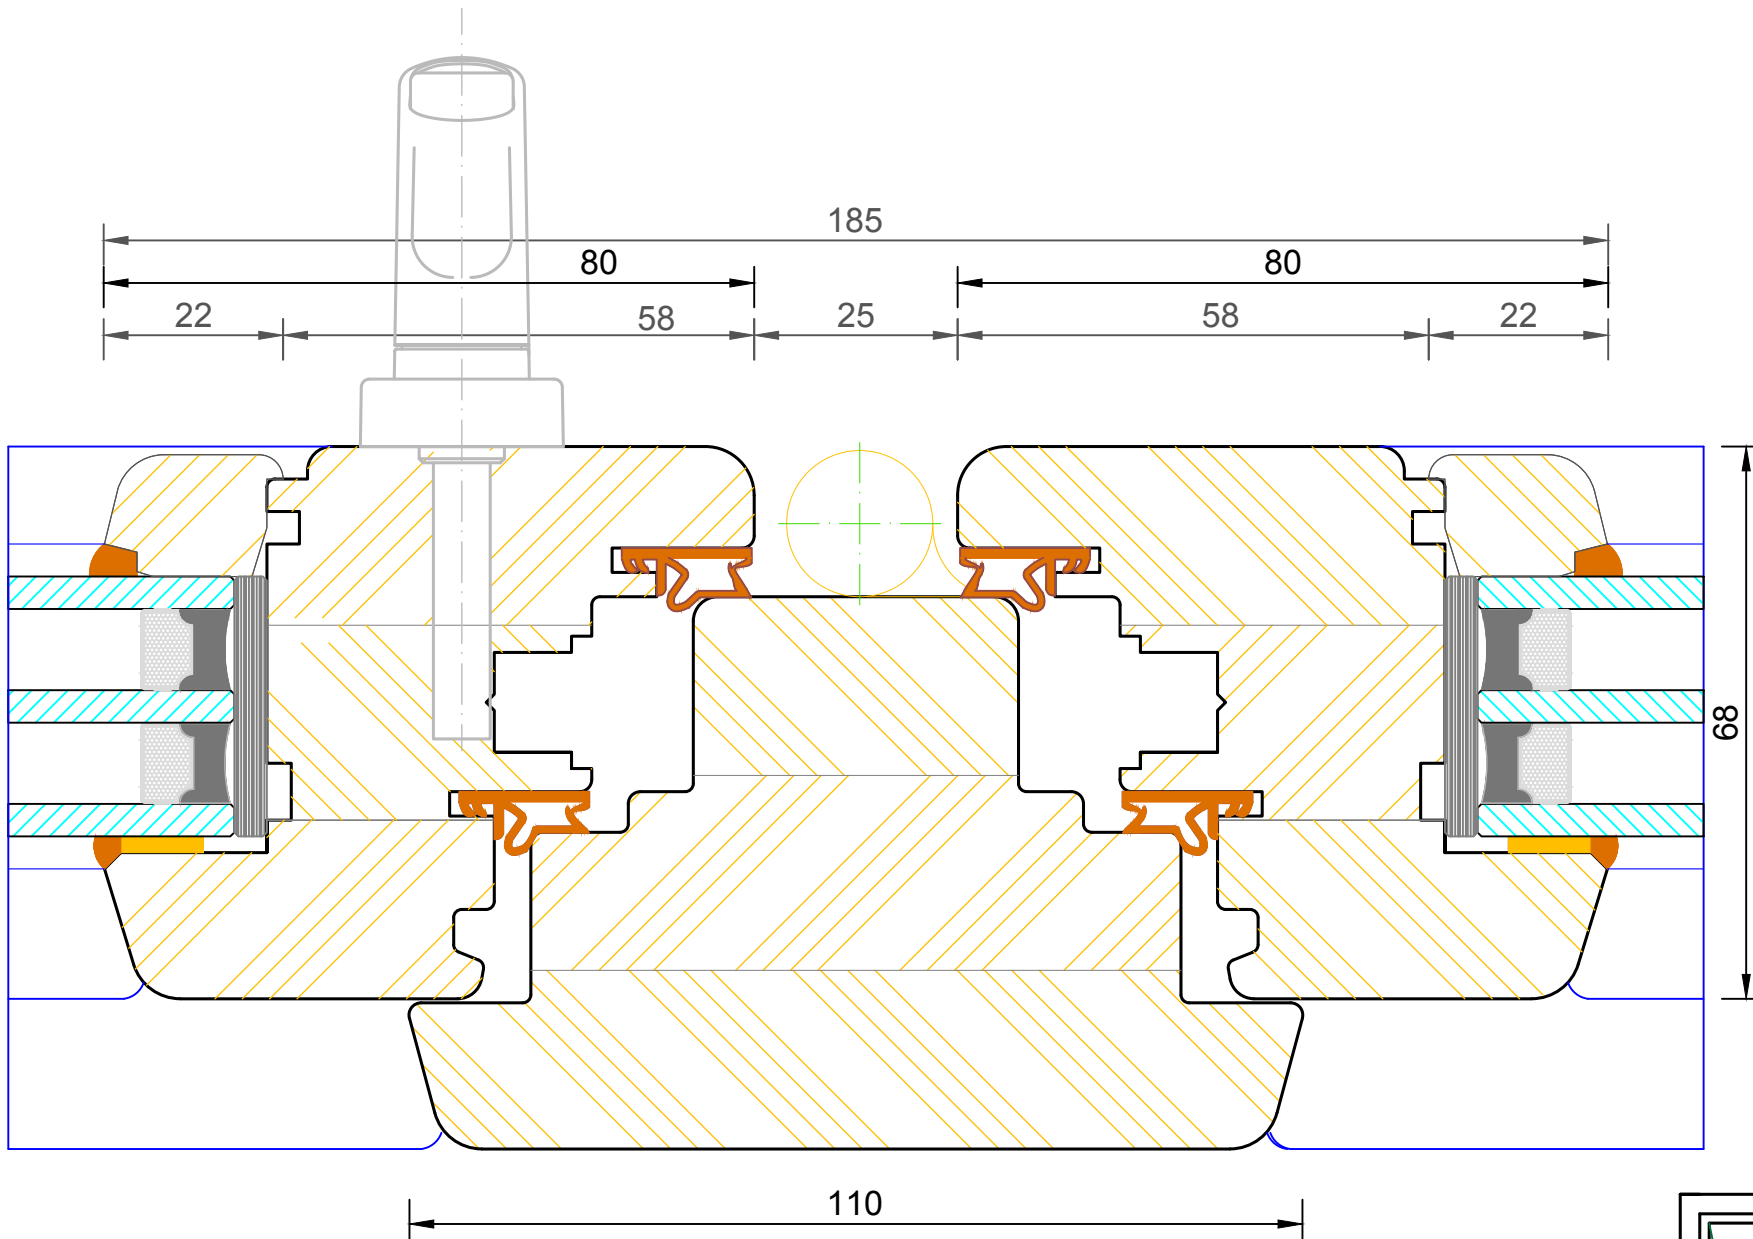

Contemporary Tilt & Turn Window
 Triple Glazed - Solid Mullion (Sash / Fixed Light)

DIMENSIONS	PLOT SIZE	SCALE	DATE	REV	DWG NO.
MM	A4	1:1	13.01.2011	A	0069

Please consider the environment before printing

Contemporary Tilt & Turn Window
 Triple Glazed - Solid Mullion (Sash / Fixed Sash)

DIMENSIONS	PLOT SIZE	SCALE	DATE	REV	DWG NO.
MM	A4	1:1	13.01.2011	A	0070
Please consider the environment before printing					

Contemporary Tilt & Turn Window
Triple Glazed - Solid Mullion (Fixed Sash / Sash)

DIMENSIONS	PLOT SIZE	SCALE	DATE	REV	DWG NO.
MM	A4	1:1	13.01.2011	A	0071

Please consider the environment before printing

Contemporary Tilt & Turn Window
 Triple Glazed - Solid Mullion (Sash / Sash)

Contemporary Tilt & Turn Window
 Triple Glazed - Solid Transom (Sash / Fixed Light)

DIMENSIONS	PLOT SIZE	SCALE	DATE	REV	DWG NO.
MM	A4	1:1	22.03.2011	A	0079
Please consider the environment before printing					