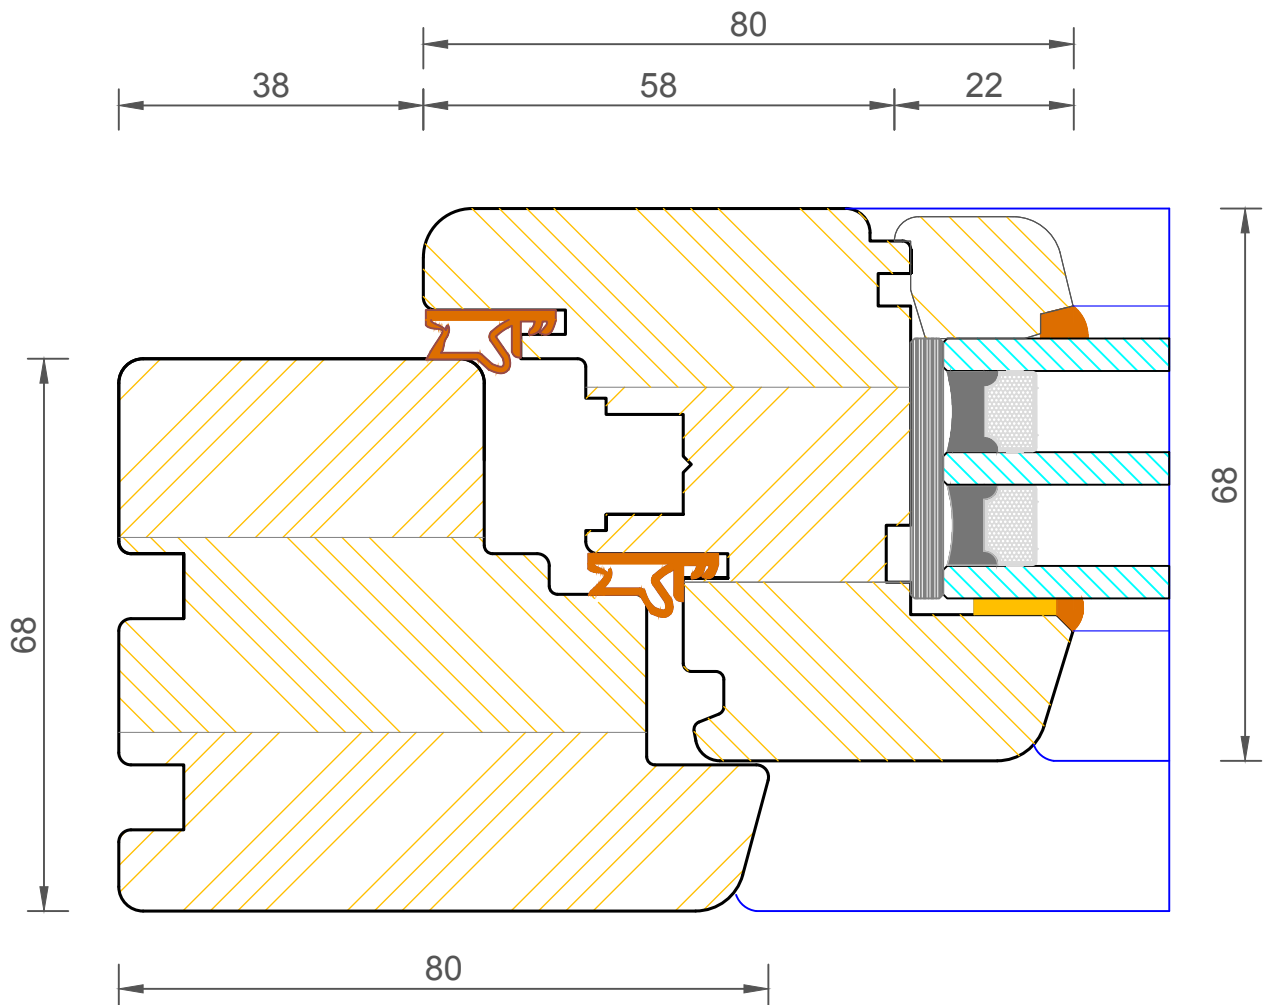

DIMENSIONS	PLOT SIZE	SCALE	DATE	REV	DWG NO.
MM	A4	1:1	13.01.2011	A	0052

Please consider the environment before printing

DIMENSIONS	PLOT SIZE	SCALE	DATE	REV	DWG NO.
MM	A4	1:1	22.03.2011	A	0054

CILL EXTENSION - available options:
 25mm (93mm o/a) / 47mm (115mm o/a)
 / 62mm (130mm o/a) / 87mm (155mm
 o/a) / 114mm (182mm o/a) / 125mm
 (193mm o/a) / 140mm (208mm o/a)

DIMENSIONS	PLOT SIZE	SCALE	DATE	REV	DWG NO.
MM	A4	1:1	22.03.2011	A	0055
Please consider the environment before printing					

DIMENSIONS	PLOT SIZE	SCALE	DATE	REV	DWG NO.
MM	A4	1:1	22.03.2011	A	0056

CILL EXTENSION - available options:
 25mm (93mm o/a) / 47mm (115mm o/a)
 / 62mm (130mm o/a) / 87mm (155mm
 o/a) / 114mm (182mm o/a) / 125mm
 (193mm o/a) / 140mm (208mm o/a)

CILL EXTENSION - available options:
 25mm (93mm o/a) / 47mm (115mm o/a)
 / 62mm (130mm o/a) / 87mm (155mm
 o/a) / 114mm (182mm o/a) / 125mm
 (193mm o/a) / 140mm (208mm o/a)

DIMENSIONS	PLOT SIZE	SCALE	DATE	REV	DWG NO.
MM	A4	1:1	22.03.2011	A	0060

DIMENSIONS	PLOT SIZE	SCALE	DATE	REV	DWG NO.
MM	A4	1:1	22.03.2011	A	0075

Contemporary Tilt & Turn Window
 Triple Glazed - Solid Transom (Fixed Light / Sash)

DIMENSIONS	PLOT SIZE	SCALE	DATE	REV	DWG NO.
MM	A4	1:1	22.03.2011	A	0076