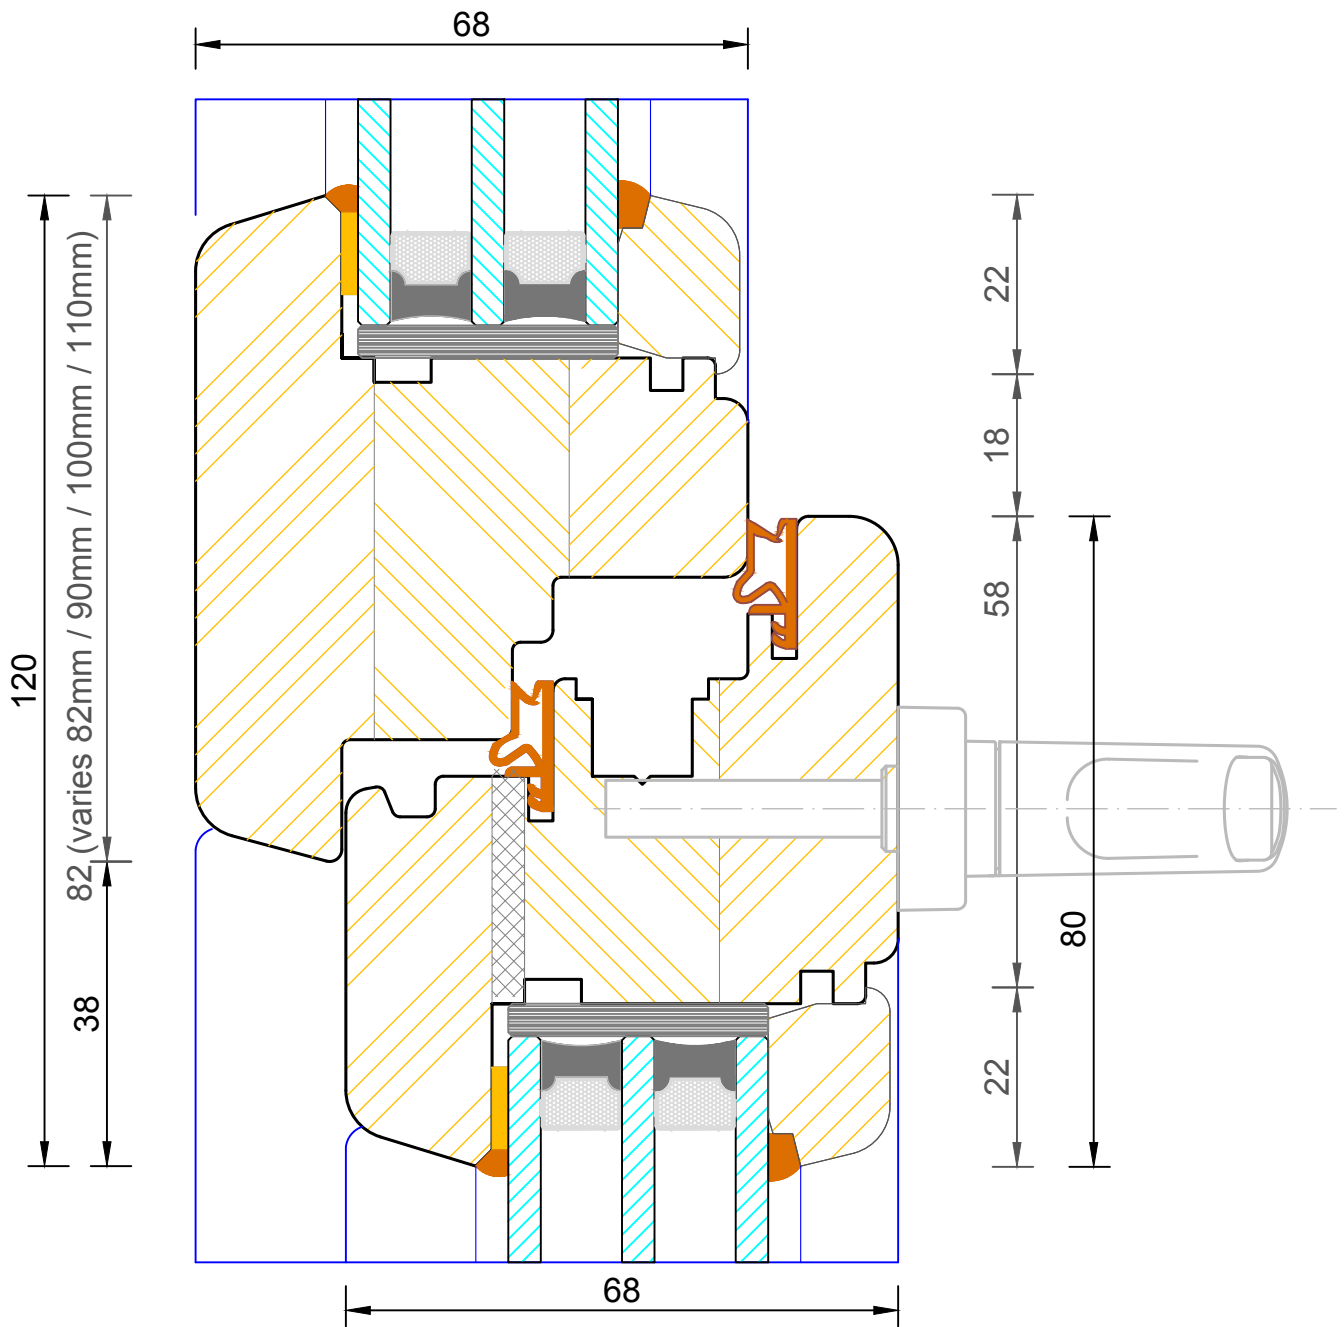

DIMENSIONS	PLOT SIZE	SCALE	DATE	REV	DWG NO.
MM	A4	1:1	13.01.2011	A	0072
Please consider the environment before printing					

Contemporary Tilt & Turn Window
 Triple Glazed - Flying Mullion (Lead / Slave Sash)

DIMENSIONS	PLOT SIZE	SCALE	DATE	REV	DWG NO.
MM	A4	1:1	13.01.2011	A	0073
Please consider the environment before printing					

Contemporary Tilt & Turn Window
 Triple Glazed - Solid Transom (Sash / Fixed Light)

DIMENSIONS	PLOT SIZE	SCALE	DATE	REV	DWG NO.
MM	A4	1:1	22.03.2011	A	0075

Contemporary Tilt & Turn Window
 Triple Glazed - Solid Transom (Fixed Light / Sash)

DIMENSIONS	PLOT SIZE	SCALE	DATE	REV	DWG NO.
MM	A4	1:1	22.03.2011	A	0076

Contemporary Tilt & Turn Window
 Triple Glazed - Solid Transom (Sash / Fixed Light)

DIMENSIONS	PLOT SIZE	SCALE	DATE	REV	DWG NO.
MM	A4	1:1	22.03.2011	A	0079
Please consider the environment before printing					