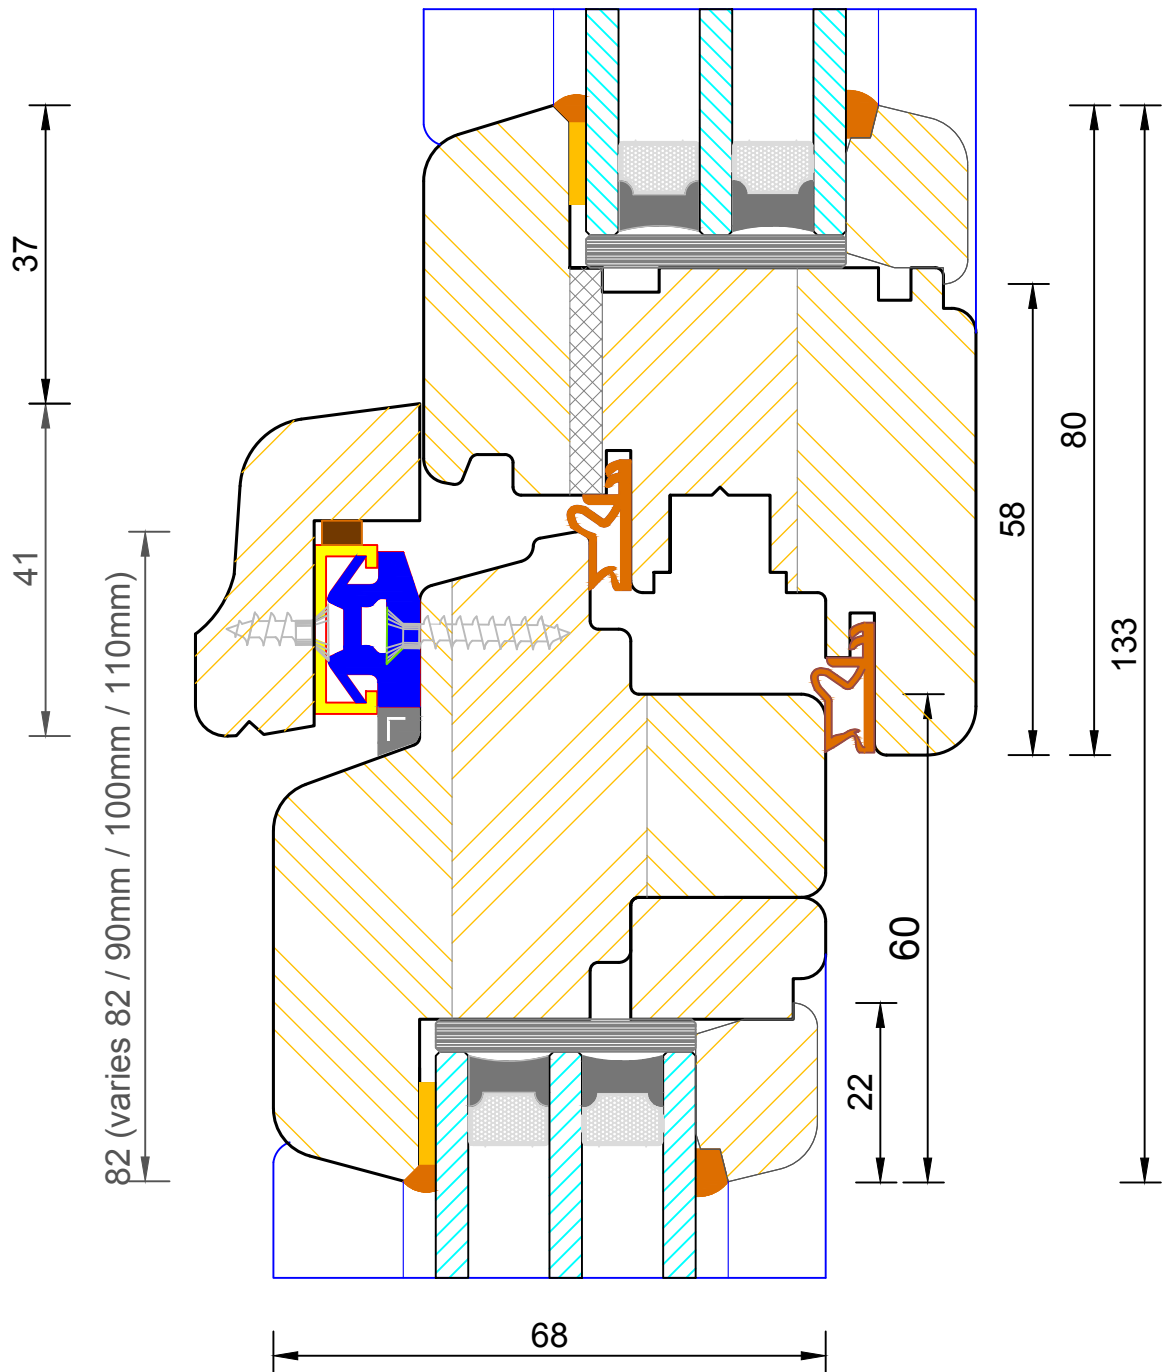

Contemporary Tilt & Turn Window
 Triple Glazed - Solid Mullion (Sash / Fixed Light)

DIMENSIONS	PLOT SIZE	SCALE	DATE	REV	DWG NO.
MM	A4	1:1	13.01.2011	A	0069

Please consider the environment before printing

DIMENSIONS	PLOT SIZE	SCALE	DATE	REV	DWG NO.
MM	A4	1:1	13.01.2011	A	0073
Please consider the environment before printing					

Contemporary Tilt & Turn Window
 Triple Glazed - Solid Transom (Sash / Fixed Light)

DIMENSIONS	PLOT SIZE	SCALE	DATE	REV	DWG NO.
MM	A4	1:1	22.03.2011	A	0075

Contemporary Tilt & Turn Window
 Triple Glazed - Solid Transom (Fixed Light / Sash)

DIMENSIONS	PLOT SIZE	SCALE	DATE	REV	DWG NO.
MM	A4	1:1	22.03.2011	A	0076

Contemporary Tilt & Turn Window
 Triple Glazed - Solid Transom (Sash / Fixed Light)

DIMENSIONS	PLOT SIZE	SCALE	DATE	REV	DWG NO.
MM	A4	1:1	22.03.2011	A	0079
Please consider the environment before printing					