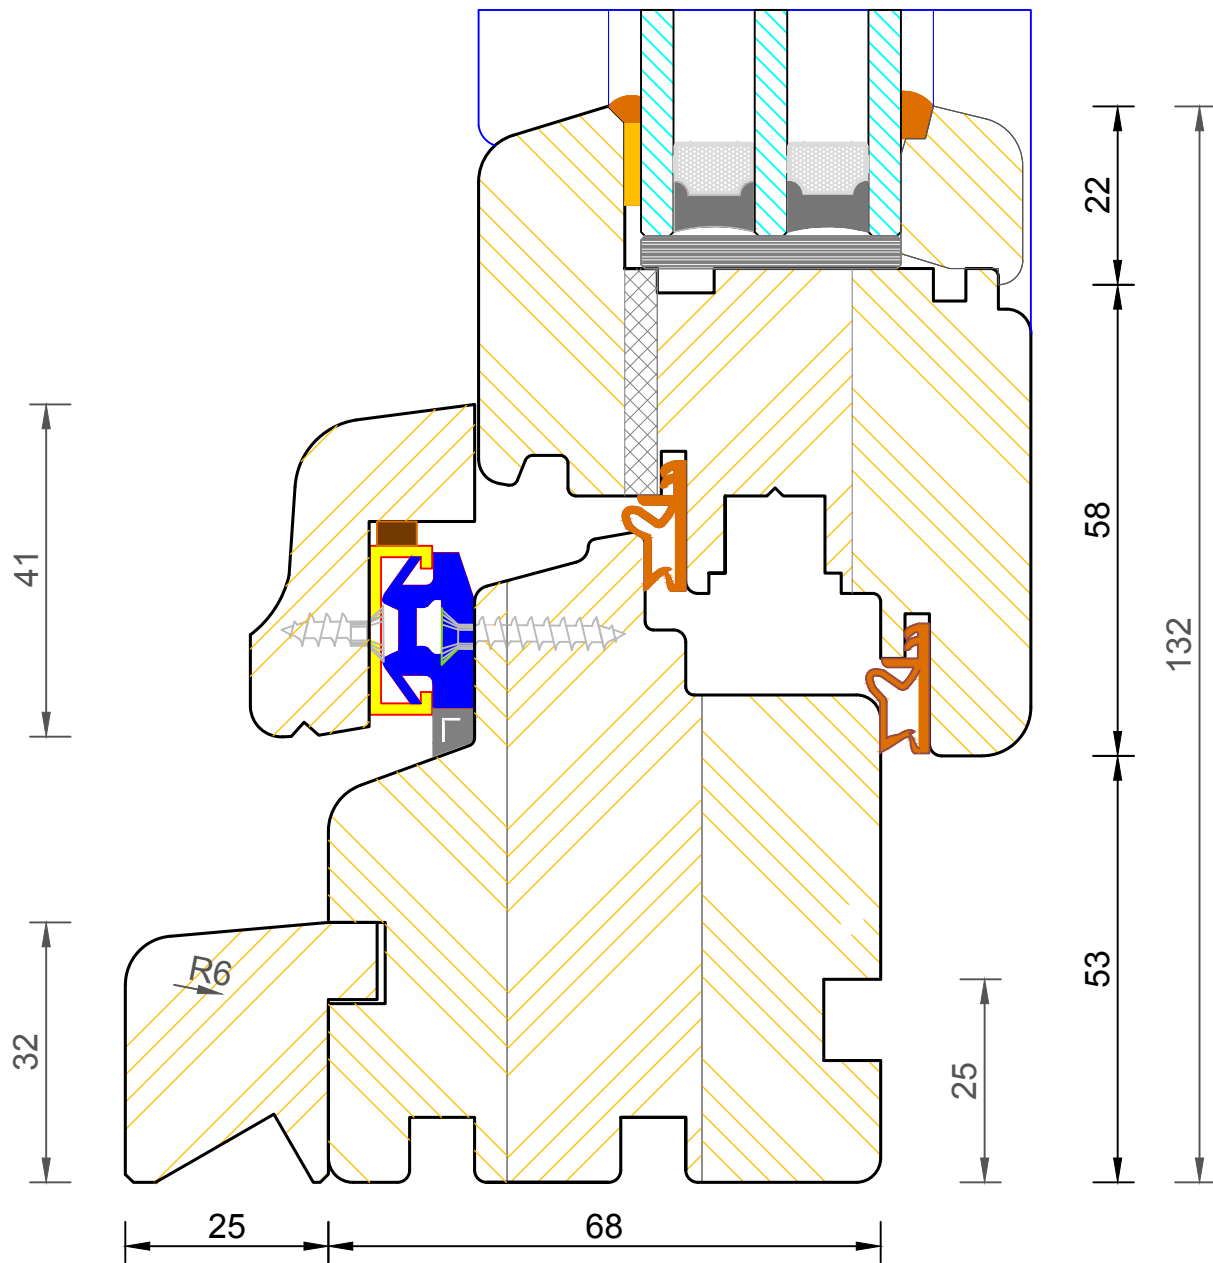

DIMENSIONS	PLOT SIZE	SCALE	DATE	REV	DWG NO.
MM	A4	1:1	22.03.2011	A	0061

Please consider the environment before printing

Contemporary Tilt & Turn Window
 Triple Glazed - Frame & Sash Head (With Vent)

DIMENSIONS	PLOT SIZE	SCALE	DATE	REV	DWG NO.
MM	A4	1:1	22.03.2011	A	0063

CILL EXTENSION - available options:
 25mm (93mm o/a) / 47mm (115mm o/a)
 / 62mm (130mm o/a) / 87mm (155mm
 o/a) / 114mm (182mm o/a) / 125mm
 (193mm o/a) / 140mm (208mm o/a)

DIMENSIONS	PLOT SIZE	SCALE	DATE	REV	DWG NO.
MM	A4	1:1	22.03.2011	A	0066

Contemporary Tilt & Turn Window
 Triple Glazed - Solid Mullion (Sash / Fixed Light)

DIMENSIONS	PLOT SIZE	SCALE	DATE	REV	DWG NO.
MM	A4	1:1	13.01.2011	A	0069

Please consider the environment before printing