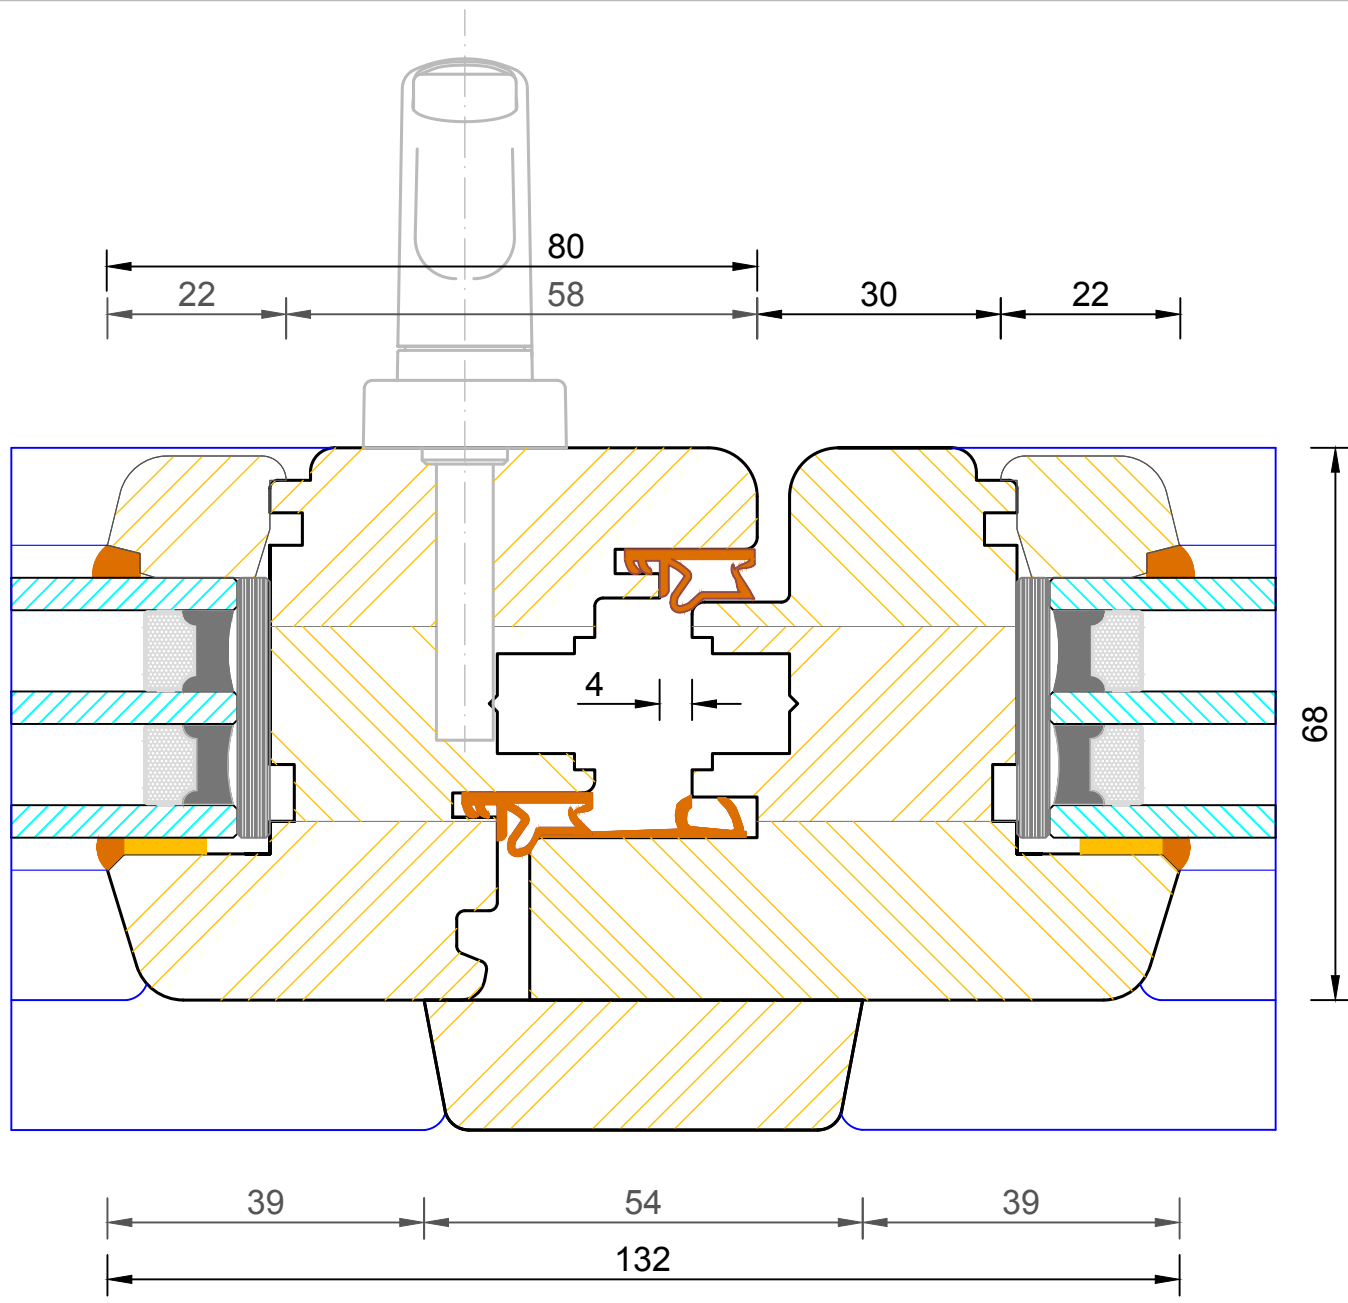

Contemporary Tilt & Turn Window
 Triple Glazed - Solid Mullion (Sash / Fixed Light)

DIMENSIONS	PLOT SIZE	SCALE	DATE	REV	DWG NO.
MM	A4	1:1	13.01.2011	A	0069

Please consider the environment before printing

Contemporary Tilt & Turn Window
 Triple Glazed - Solid Mullion (Sash / Fixed Sash)

DIMENSIONS	PLOT SIZE	SCALE	DATE	REV	DWG NO.
MM	A4	1:1	13.01.2011	A	0070
Please consider the environment before printing					

Contemporary Tilt & Turn Window
Triple Glazed - Solid Mullion (Fixed Sash / Sash)

DIMENSIONS	PLOT SIZE	SCALE	DATE	REV	DWG NO.
MM	A4	1:1	13.01.2011	A	0071

Please consider the environment before printing

Contemporary Tilt & Turn Window
 Triple Glazed - Solid Mullion (Sash / Sash)

DIMENSIONS	PLOT SIZE	SCALE	DATE	REV	DWG NO.
MM	A4	1:1	13.01.2011	A	0072
Please consider the environment before printing					

Contemporary Tilt & Turn Window
 Triple Glazed - Flying Mullion (Lead / Slave Sash)