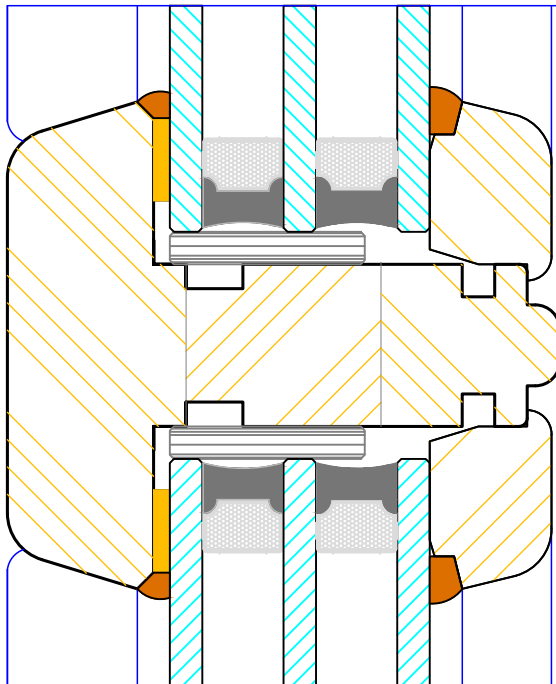

16

25

35

60 (varies min 60 / max 110mm)

22
16
22

68

Bereco

**Contemporary Lipped Casement Window
Triple Glazed - Bar Options**

DIMENSIONS	PLOT SIZE	SCALE	DATE	REV	DWG NO.
MM	A4	1:1	13.01.2011	A	0052

Please consider the environment before printing

DIMENSIONS	PLOT SIZE	SCALE	DATE	REV	DWG NO.
MM	A4	1:1	22.03.2011	A	0054

CILL EXTENSION - available options:
 25mm (93mm o/a) / 47mm (115mm o/a)
 / 62mm (130mm o/a) / 87mm (155mm
 o/a) / 114mm (182mm o/a) / 125mm
 (193mm o/a) / 140mm (208mm o/a)

DIMENSIONS	PLOT SIZE	SCALE	DATE	REV	DWG NO.
MM	A4	1:1	22.03.2011	A	0055
Please consider the environment before printing					

DIMENSIONS	PLOT SIZE	SCALE	DATE	REV	DWG NO.
MM	A4	1:1	22.03.2011	A	0056

CILL EXTENSION - available options:
 25mm (93mm o/a) / 47mm (115mm o/a)
 / 62mm (130mm o/a) / 87mm (155mm
 o/a) / 114mm (182mm o/a) / 125mm
 (193mm o/a) / 140mm (208mm o/a)

Contemporary Tilt & Turn Window
 Triple Glazed - Solid Mullion (Sash / Fixed Light)

DIMENSIONS	PLOT SIZE	SCALE	DATE	REV	DWG NO.
MM	A4	1:1	13.01.2011	A	0069

Please consider the environment before printing