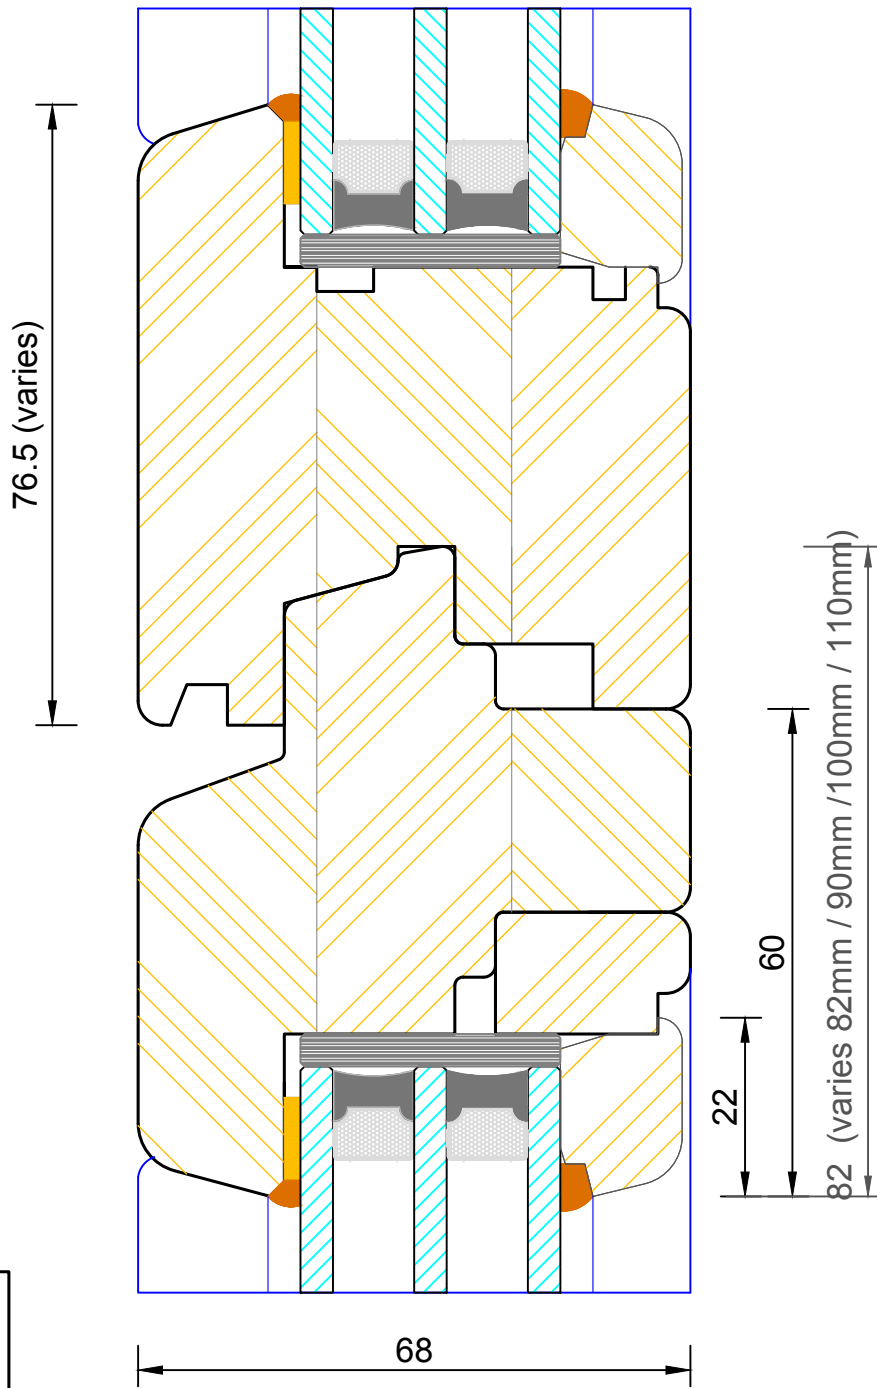

Contemporary Tilt & Turn Window
 Triple Glazed - Solid Mullion (Sash / Fixed Light)

DIMENSIONS	PLOT SIZE	SCALE	DATE	REV	DWG NO.
MM	A4	1:1	13.01.2011	A	0069

Please consider the environment before printing

DIMENSIONS	PLOT SIZE	SCALE	DATE	REV	DWG NO.
MM	A4	1:1	13.01.2011	A	0073
Please consider the environment before printing					

Contemporary Tilt & Turn Window
 Triple Glazed - Solid Transom (Sash / Fixed Light)

DIMENSIONS	PLOT SIZE	SCALE	DATE	REV	DWG NO.
MM	A4	1:1	22.03.2011	A	0075

Contemporary Tilt & Turn Window
 Triple Glazed - Solid Transom (Fixed Light / Sash)

DIMENSIONS	PLOT SIZE	SCALE	DATE	REV	DWG NO.
MM	A4	1:1	22.03.2011	A	0076

Contemporary Tilt & Turn Window
 Triple Glazed - Solid Transom (Sash / Fixed Light)

DIMENSIONS	PLOT SIZE	SCALE	DATE	REV	DWG NO.
MM	A4	1:1	22.03.2011	A	0079
Please consider the environment before printing					