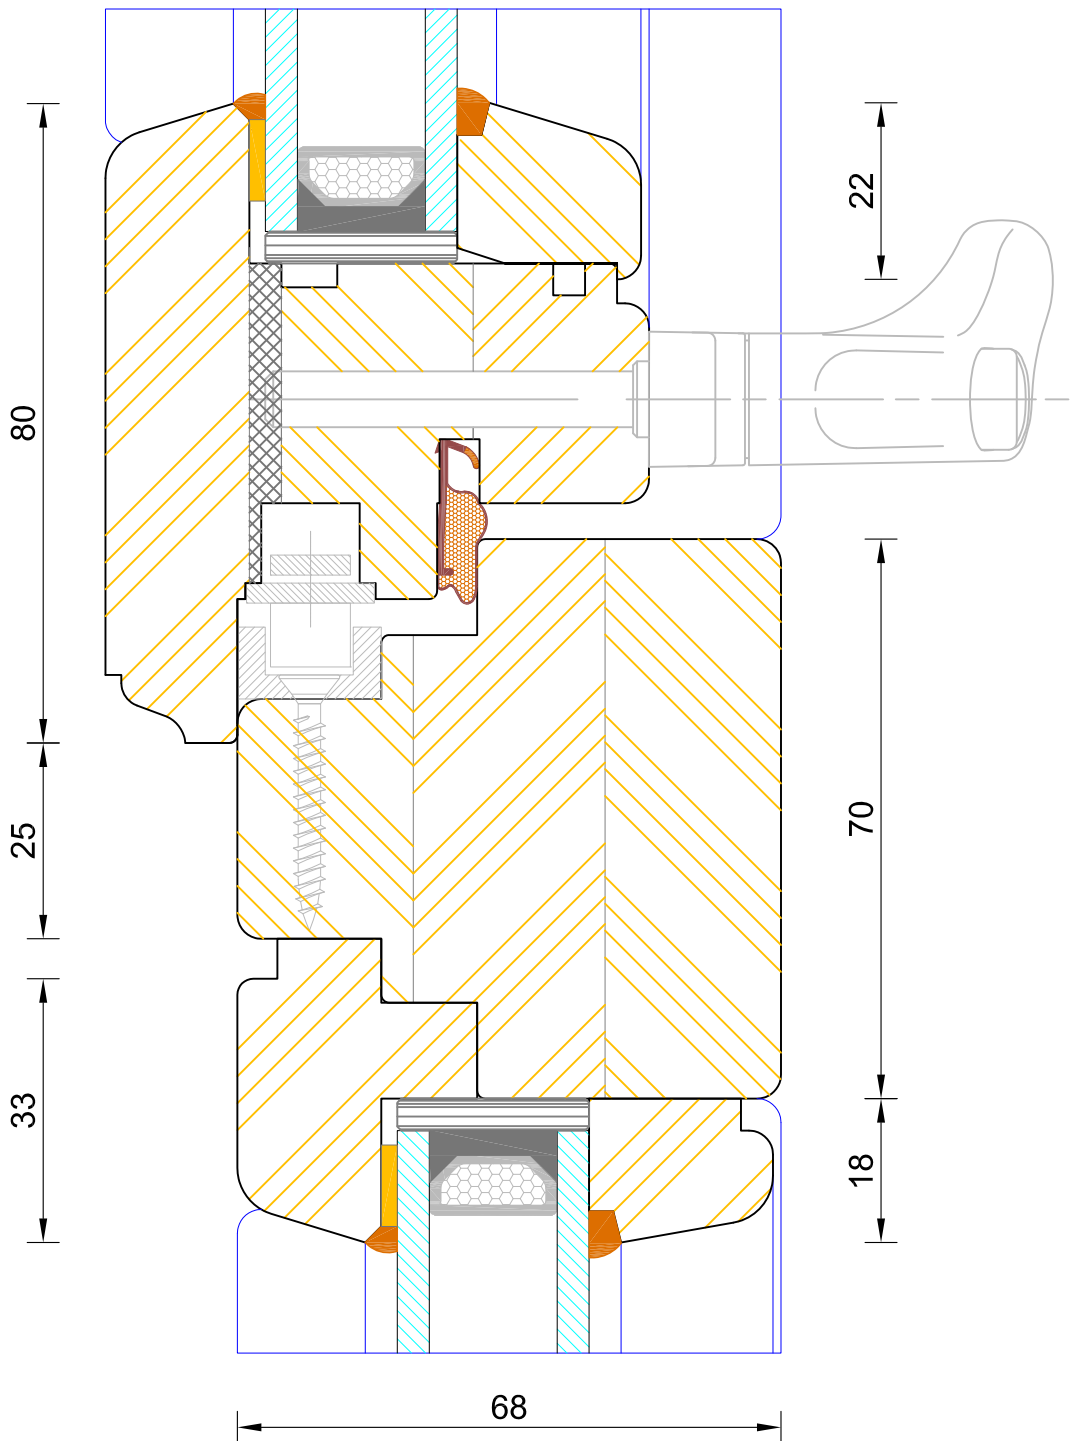

DIMENSIONS	PLOT SIZE	SCALE	DATE	REV	DWG. NO.
MM	A4	1:1	13.01.2011	A	0115

Please consider the environment before printing

Contemporary Lipped Casement Window
Solid Transome (Fixed Light / Fixed Light)

DIMENSIONS	PLOT SIZE	SCALE	DATE	REV	DWG NO.
MM	A4	1:1	13.01.2011	A	0116

Please consider the environment before printing

Contemporary Lipped Casement Window
 Solid Transome (Fixed Light / Sash, Incl Vent)

DIMENSIONS	PLOT SIZE	SCALE	DATE	REV	DWG NO.
MM	A4	1:1	29.06.2022	B	0117

**Contemporary Lipped Casement Window
Solid Transome (Sash / Fixed Light)**

DIMENSIONS	PLOT SIZE	SCALE	DATE	REV	DWG NO.
MM	A4	1:1	13.01.2011	A	0119

Please consider the environment before printing