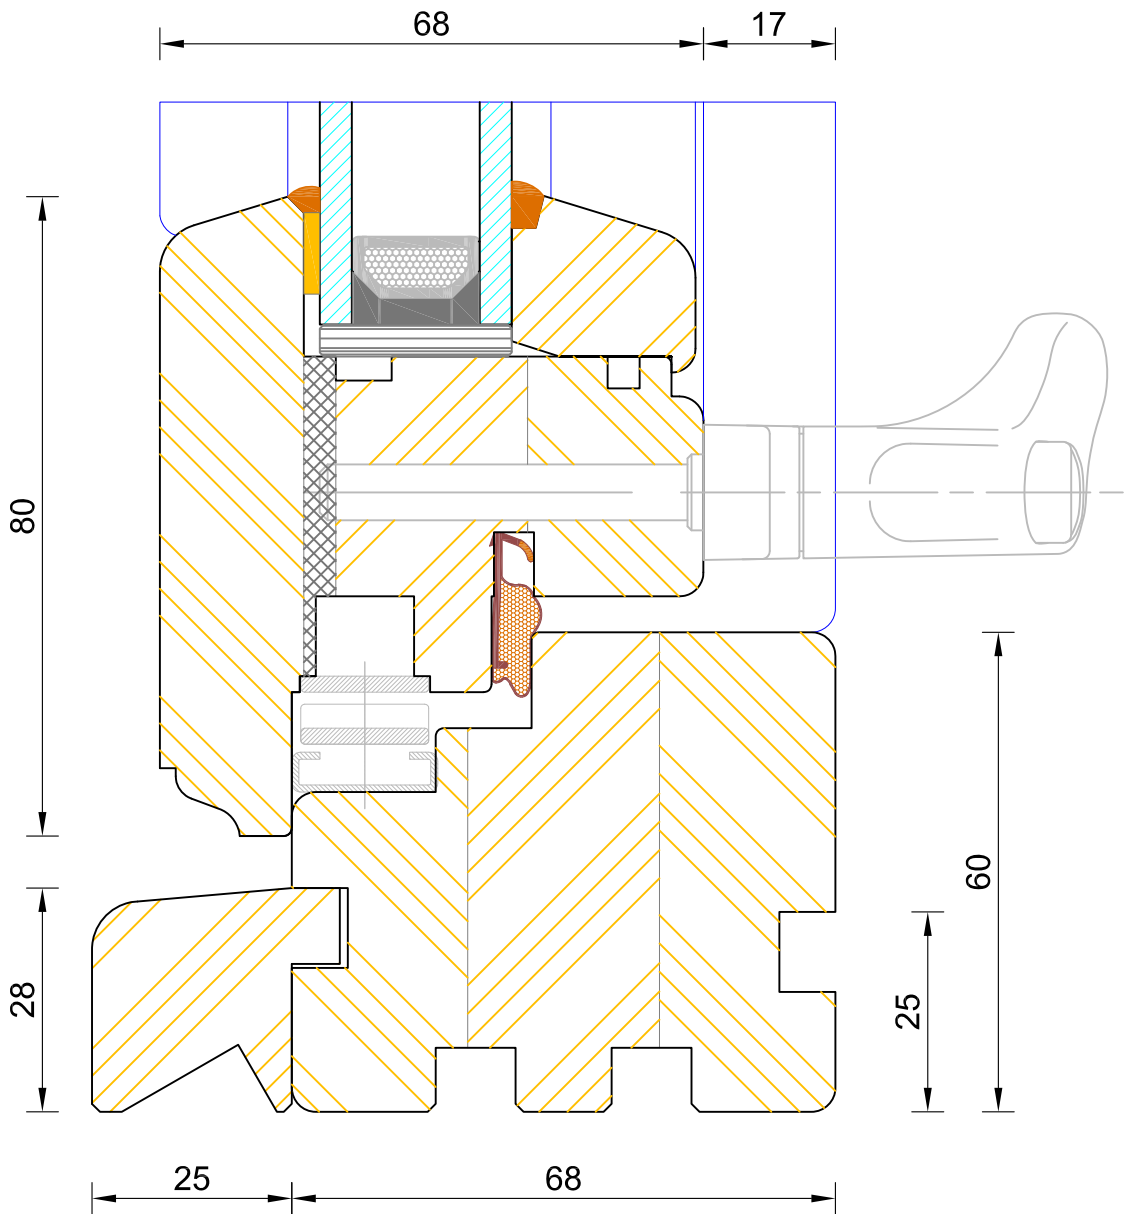

DIMENSIONS	PLOT SIZE	SCALE	DATE	REV	DWG NO.
MM	A4	1:1	13.01.2011	A	0105

Please consider the environment before printing

Contemporary Lipped Casement Window Frame & Sash Head (Side Hung)

DIMENSIONS	PLOT SIZE	SCALE	DATE	REV	DWG NO.
MM	A4	1:1	29.06.2022	B	0106
Please consider the environment before printing					

CILL EXTENSION - available options:
 25mm (93mm o/a) / 47mm (115mm o/a) / 62mm (130mm o/a) /
 87mm (155mm o/a) / 100mm (168mm o/a) / 114mm (182mm o/a) /
 125mm (193mm o/a) / 140mm (208mm o/a)

CILL EXTENSION - available options:

25mm (93mm o/a) / 47mm (115mm o/a) / 62mm (130mm o/a) /
 87mm (155mm o/a) / 100mm (168mm o/a) / 114mm (182mm o/a) /
 125mm (193mm o/a) / 140mm (208mm o/a)

Contemporary Lipped Casement Window Frame & Sash Cill (Top Hung)