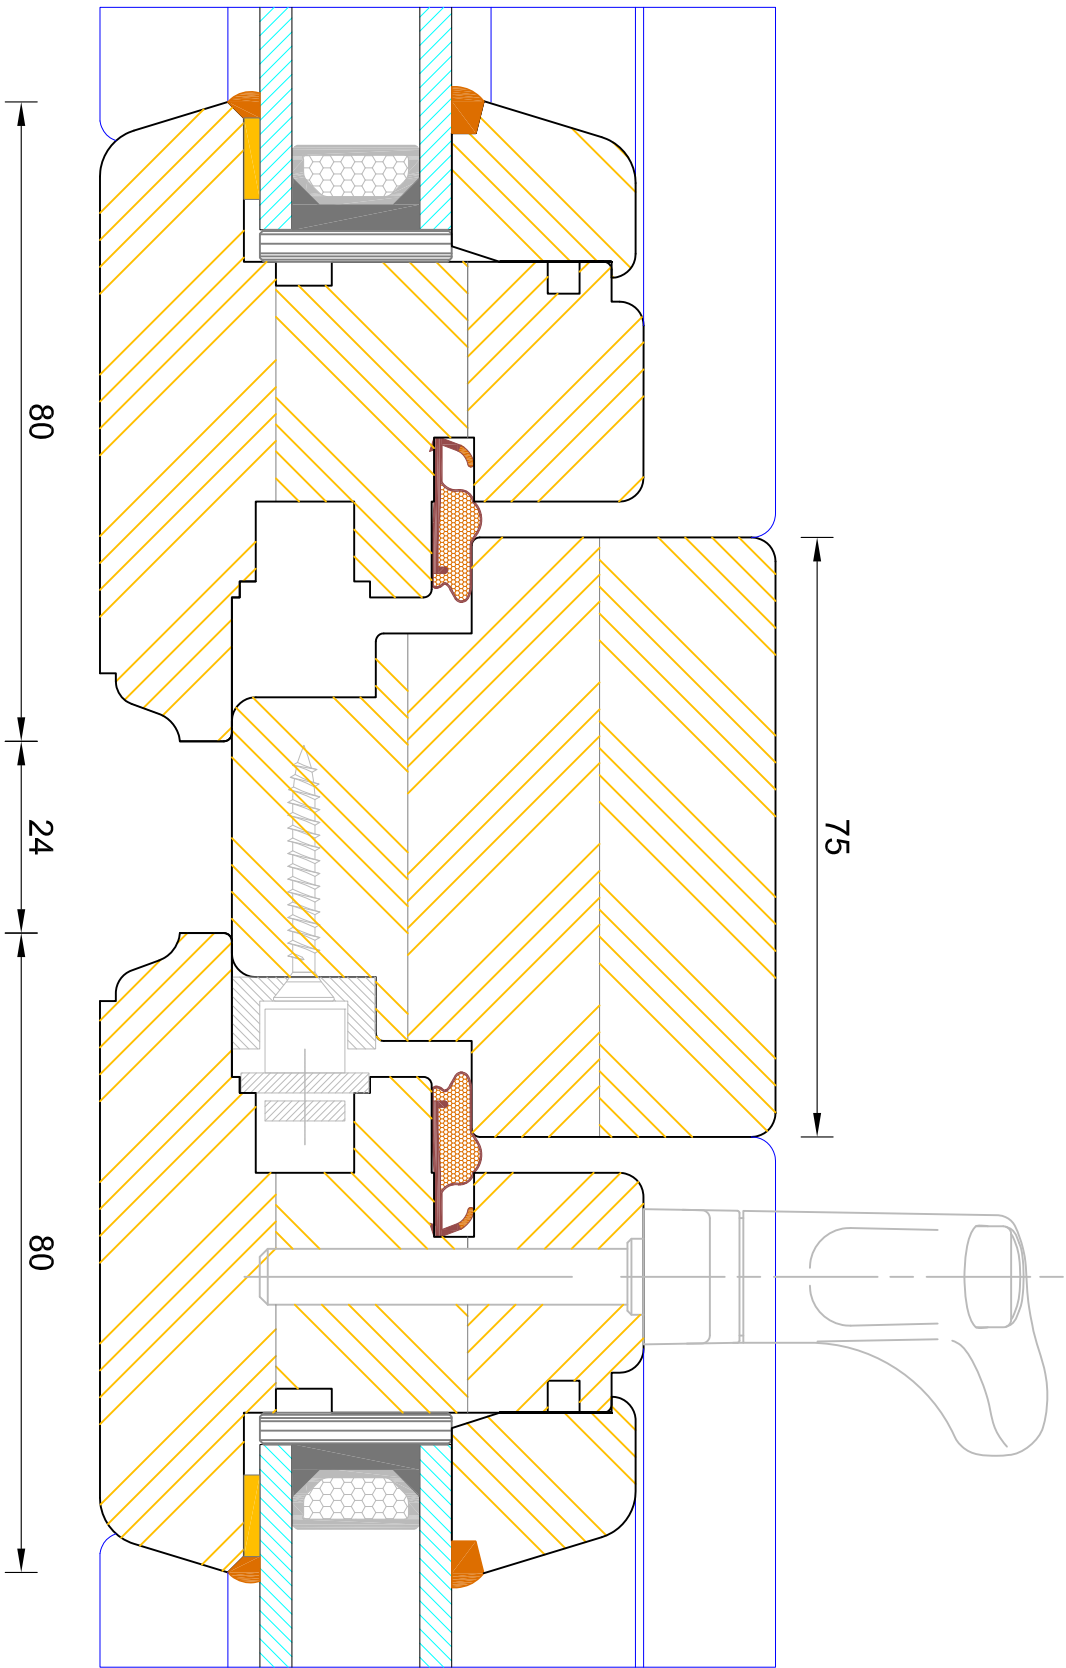

Contemporary Lipped Casement Window Solid Mullion (Sash / Sash)

DIMENSIONS	PLOT SIZE	SCALE	DATE	REV	DWG. NO.
MM	A4	1:1	13.01.2011	A	0114

Please consider the environment before printing

Bereco

Contemporary Lipped Casement Window Solid Mullion (Fixed Sash / Sash)

DIMENSIONS	PLOT SIZE	SCALE	DATE	REV	DWG. NO.
MM	A4	1:1	13.01.2011	A	0115

Please consider the environment before printing

Contemporary Lipped Casement Window
Solid Transome (Fixed Light / Fixed Light)

DIMENSIONS	PLOT SIZE	SCALE	DATE	REV	DWG NO.
MM	A4	1:1	13.01.2011	A	0116