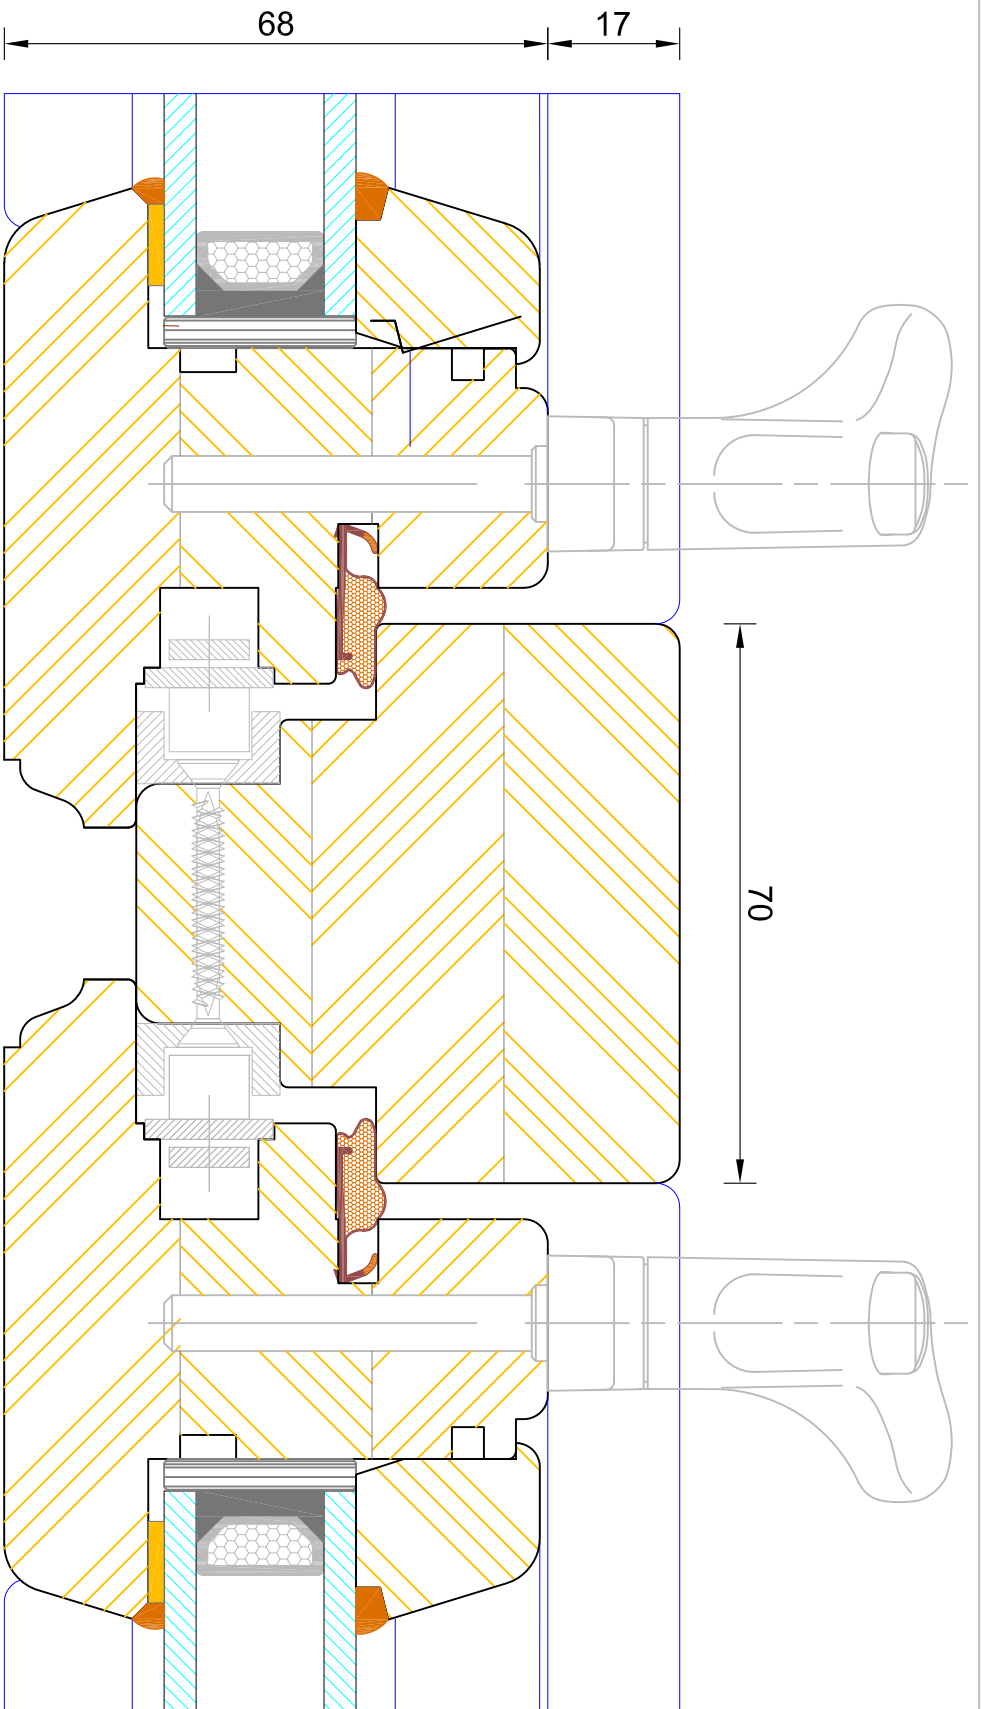

DIMENSIONS	PLOT SIZE	SCALE	DATE	REV	DWG NO.
MM	A4	1:1	13.01.2011	A	0108

Please consider the environment before printing

**Contemporary Lipped Casement Window
Solid Mullion (Sash / Fixed Light)**

DIMENSIONS	PLOT SIZE	SCALE	DATE	REV	DWG NO.
MM	A4	1:1	13.01.2011	A	0112
Please consider the environment before printing					

Bereco

Contemporary Lipped Casement Window Flying Mullion (Lead / Slave Sash)

DIMENSIONS	PLOT SIZE	SCALE	DATE	REV	DWG. NO.
MM	A4	1:1	13.01.2011	A	0113

Please consider the environment before printing

Bereco

Contemporary Lipped Casement Window Solid Mullion (Sash / Sash)

DIMENSIONS	PLOT SIZE	SCALE	DATE	REV	DWG. NO.
MM	A4	1:1	13.01.2011	A	0114

Please consider the environment before printing

Bereco

Contemporary Lipped Casement Window Solid Mullion (Fixed Sash / Sash)