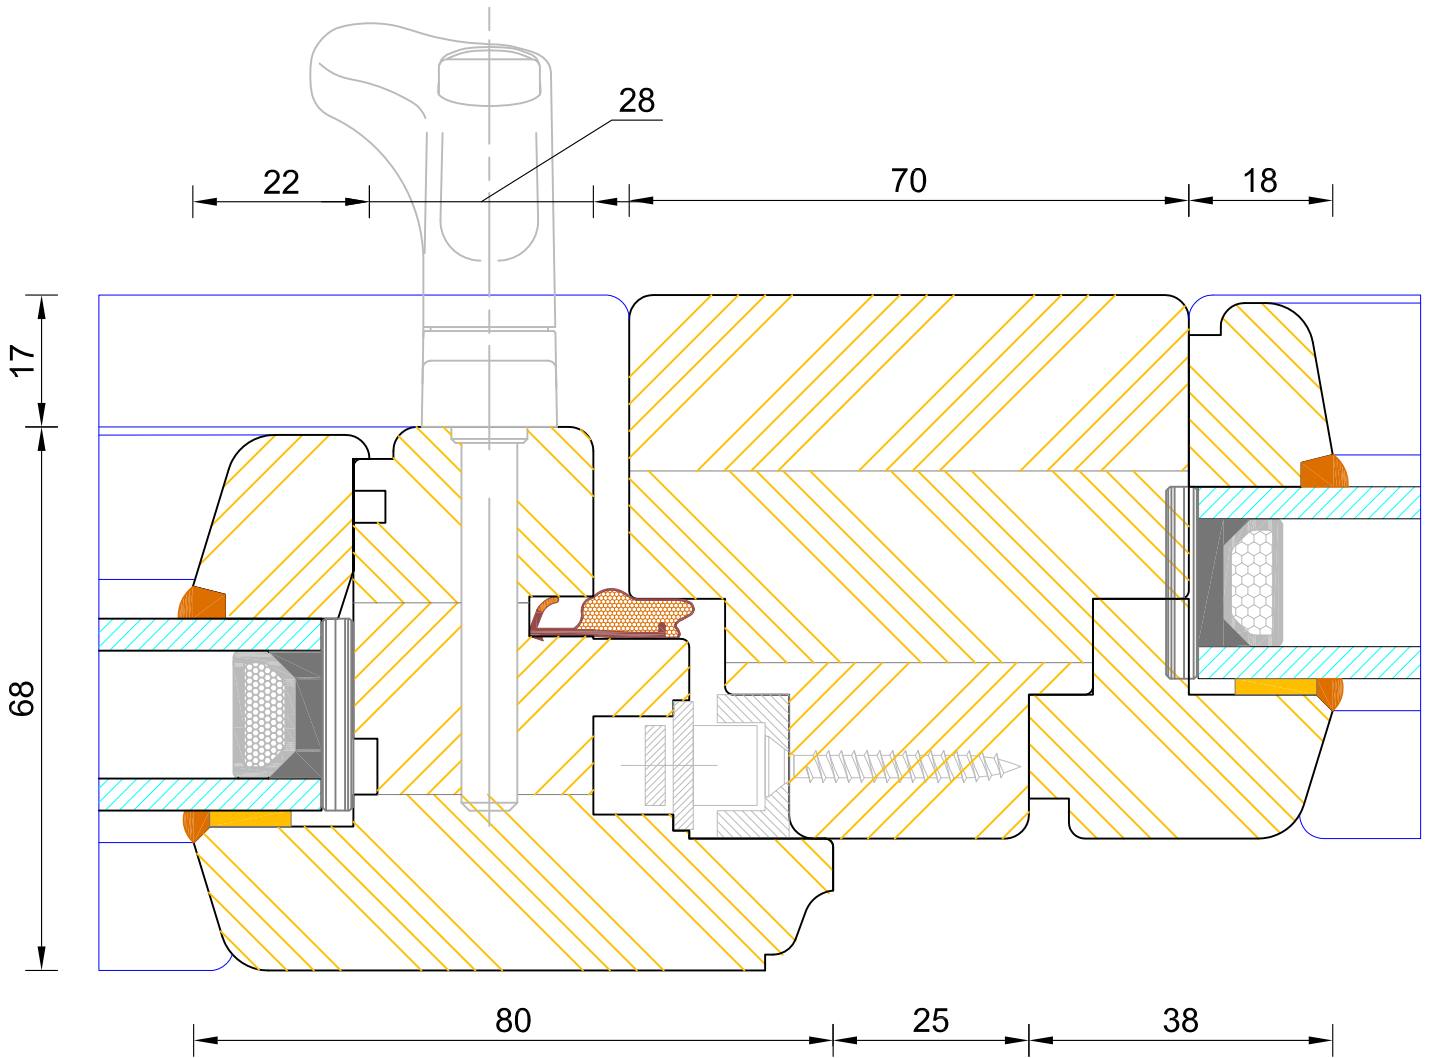

25mm (93mm o/a) / 47mm (115mm o/a) / 62mm (130mm o/a) /
 87mm (155mm o/a) / 100mm (168mm o/a) / 114mm (182mm o/a) /
 125mm (193mm o/a) / 140mm (208mm o/a)

Contemporary Lipped Casement Window Frame & Sash Cill (Top Hung)

DIMENSIONS	PLOT SIZE	SCALE	DATE	REV	DWG NO.
MM	A4	1:1	13.01.2011	A	0108

Please consider the environment before printing

**Contemporary Lipped Casement Window
Solid Mullion (Sash / Fixed Light)**

DIMENSIONS	PLOT SIZE	SCALE	DATE	REV	DWG NO.
MM	A4	1:1	13.01.2011	A	0112
Please consider the environment before printing					