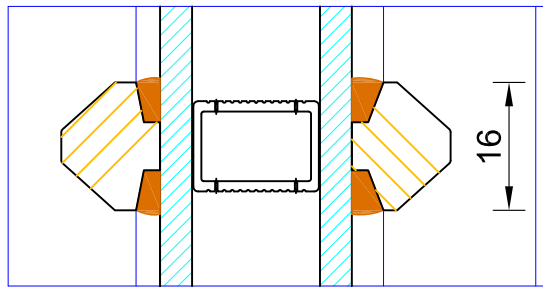

Contemporary Lipped Casement Window Cill Extension Options

DIMENSIONS	PLOT SIZE	SCALE	DATE	REV	DWG NO.
MM	A4	1:1	25.09.2019	B	0101

Please consider the environment before printing

**Contemporary Lipped Casement Window
Fixed Light Head (With Vent)**

DIMENSIONS	PLOT SIZE	SCALE	DATE	REV	DWG NO.
MM	A4	1:1	29.06.2022	B	0103

Please consider the environment before printing

**Contemporary Lipped Casement Window
Fixed Light Head**

DIMENSIONS	PLOT SIZE	SCALE	DATE	REV	DWG NO.
MM	A4	1:1	13.01.2011	A	0103.1
Please consider the environment before printing					

CILL EXTENSION - available options:
 25mm (93mm o/a) / 47mm (115mm o/a) / 62mm (130mm o/a) /
 87mm (155mm o/a) / 100mm (168mm o/a) / 114mm (182mm o/a) /
 125mm (193mm o/a) / 140mm (208mm o/a)

Contemporary Lipped Casement Window Fixed Light Jamb

DIMENSIONS	PLOT SIZE	SCALE	DATE	REV	DWG NO.
MM	A4	1:1	13.01.2011	A	0105

Please consider the environment before printing

Contemporary Lipped Casement Window Frame & Sash Head (Side Hung)

DIMENSIONS	PLOT SIZE	SCALE	DATE	REV	DWG NO.
MM	A4	1:1	29.06.2022	B	0106
Please consider the environment before printing					