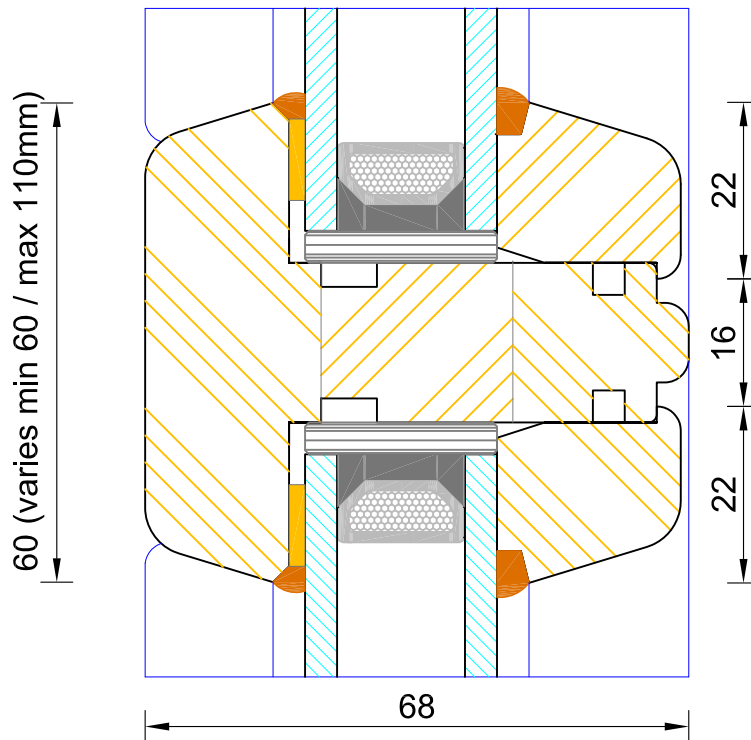

Contemporary Lipped Casement Window Cill Extension Options

DIMENSIONS	PLOT SIZE	SCALE	DATE	REV	DWG NO.
MM	A4	1:1	25.09.2019	B	0101

Please consider the environment before printing

**Contemporary Lipped Casement Window
Fixed Light Head (With Vent)**

DIMENSIONS	PLOT SIZE	SCALE	DATE	REV	DWG NO.
MM	A4	1:1	29.06.2022	B	0103

Please consider the environment before printing

**Contemporary Lipped Casement Window
Fixed Light Head**

DIMENSIONS	PLOT SIZE	SCALE	DATE	REV	DWG NO.
MM	A4	1:1	13.01.2011	A	0103.1
Please consider the environment before printing					

CILL EXTENSION - available options:
 25mm (93mm o/a) / 47mm (115mm o/a) / 62mm (130mm o/a) /
 87mm (155mm o/a) / 100mm (168mm o/a) / 114mm (182mm o/a) /
 125mm (193mm o/a) / 140mm (208mm o/a)

Contemporary Lipped Casement Window Fixed Light Jamb

**Contemporary Lipped Casement Window
Solid Transome (Sash / Fixed Light)**

DIMENSIONS	PLOT SIZE	SCALE	DATE	REV	DWG NO.
MM	A4	1:1	13.01.2011	A	0119

Please consider the environment before printing