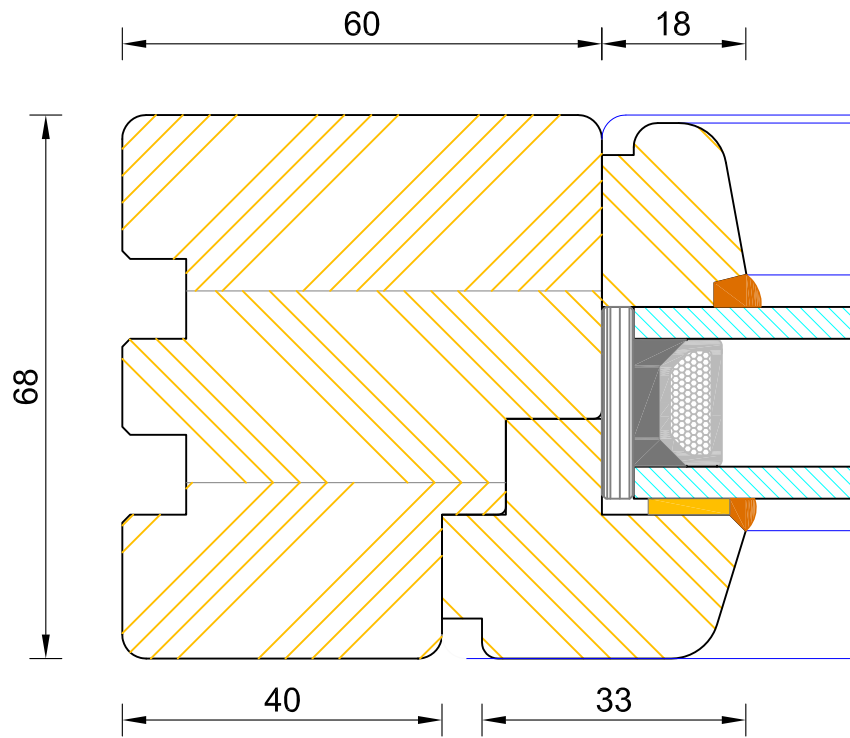

DIMENSIONS	PLOT SIZE	SCALE	DATE	REV	DWG NO.
MM	A4	1:1	29.06.2022	B	0103

Please consider the environment before printing

**Contemporary Lipped Casement Window
Fixed Light Head**

DIMENSIONS	PLOT SIZE	SCALE	DATE	REV	DWG NO.
MM	A4	1:1	13.01.2011	A	0103.1
Please consider the environment before printing					

CILL EXTENSION - available options:
 25mm (93mm o/a) / 47mm (115mm o/a) / 62mm (130mm o/a) /
 87mm (155mm o/a) / 100mm (168mm o/a) / 114mm (182mm o/a) /
 125mm (193mm o/a) / 140mm (208mm o/a)

Contemporary Lipped Casement Window Fixed Light Jamb