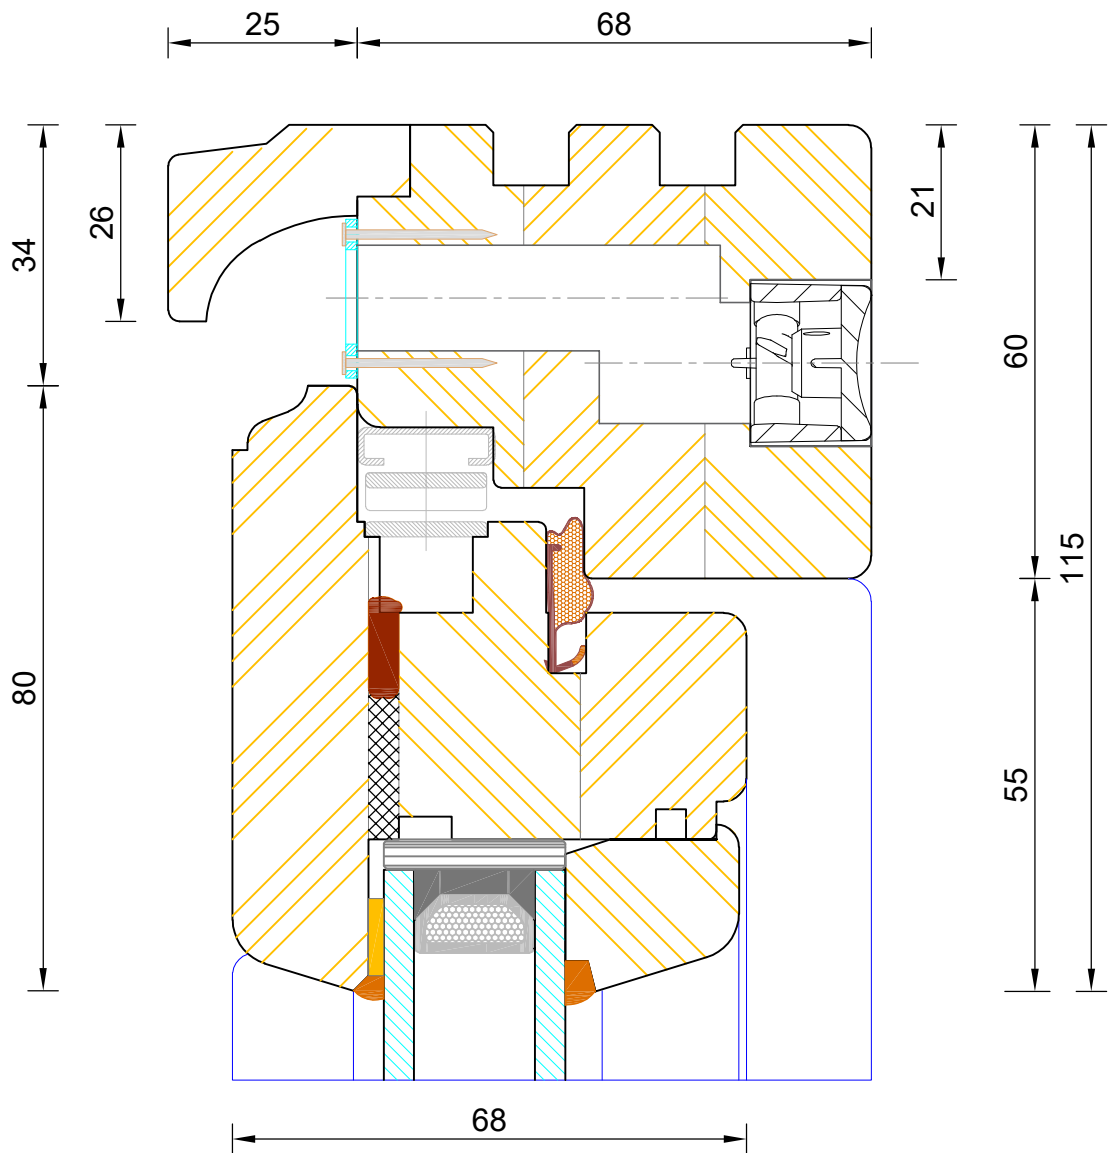

Contemporary Lipped Casement Window Frame & Sash Head (Side Hung)

DIMENSIONS	PLOT SIZE	SCALE	DATE	REV	DWG NO.
MM	A4	1:1	29.06.2022	B	0106
Please consider the environment before printing