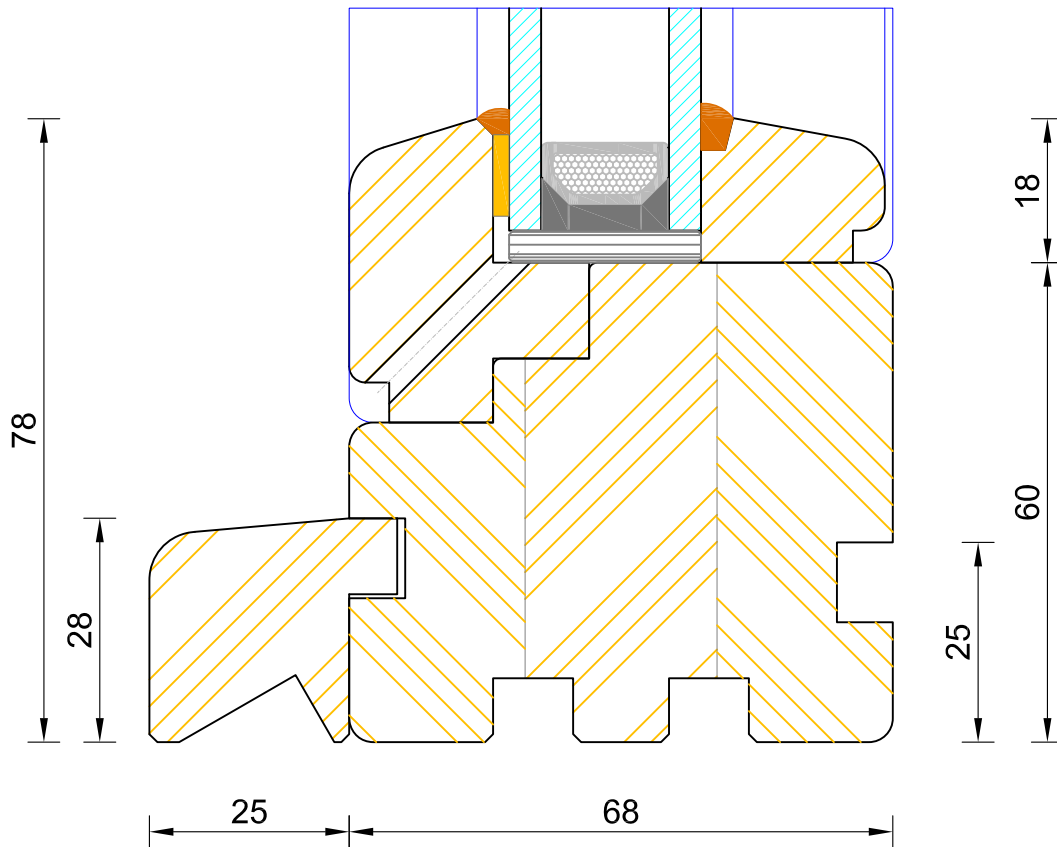

Contemporary Lipped Casement Window Cill Extension Options

DIMENSIONS	PLOT SIZE	SCALE	DATE	REV	DWG NO.
MM	A4	1:1	25.09.2019	B	0101

Please consider the environment before printing

**Contemporary Lipped Casement Window
Fixed Light Head (With Vent)**

DIMENSIONS	PLOT SIZE	SCALE	DATE	REV	DWG NO.
MM	A4	1:1	29.06.2022	B	0103

Please consider the environment before printing

**Contemporary Lipped Casement Window
Fixed Light Head**

DIMENSIONS	PLOT SIZE	SCALE	DATE	REV	DWG NO.
MM	A4	1:1	13.01.2011	A	0103.1
Please consider the environment before printing					

CILL EXTENSION - available options:
 25mm (93mm o/a) / 47mm (115mm o/a) / 62mm (130mm o/a) /
 87mm (155mm o/a) / 100mm (168mm o/a) / 114mm (182mm o/a) /
 125mm (193mm o/a) / 140mm (208mm o/a)

Contemporary Lipped Casement Window Fixed Light Jamb

**Contemporary Lipped Casement Window
Solid Transome (Sash / Fixed Light)**

DIMENSIONS	PLOT SIZE	SCALE	DATE	REV	DWG NO.
MM	A4	1:1	13.01.2011	A	0119

Please consider the environment before printing