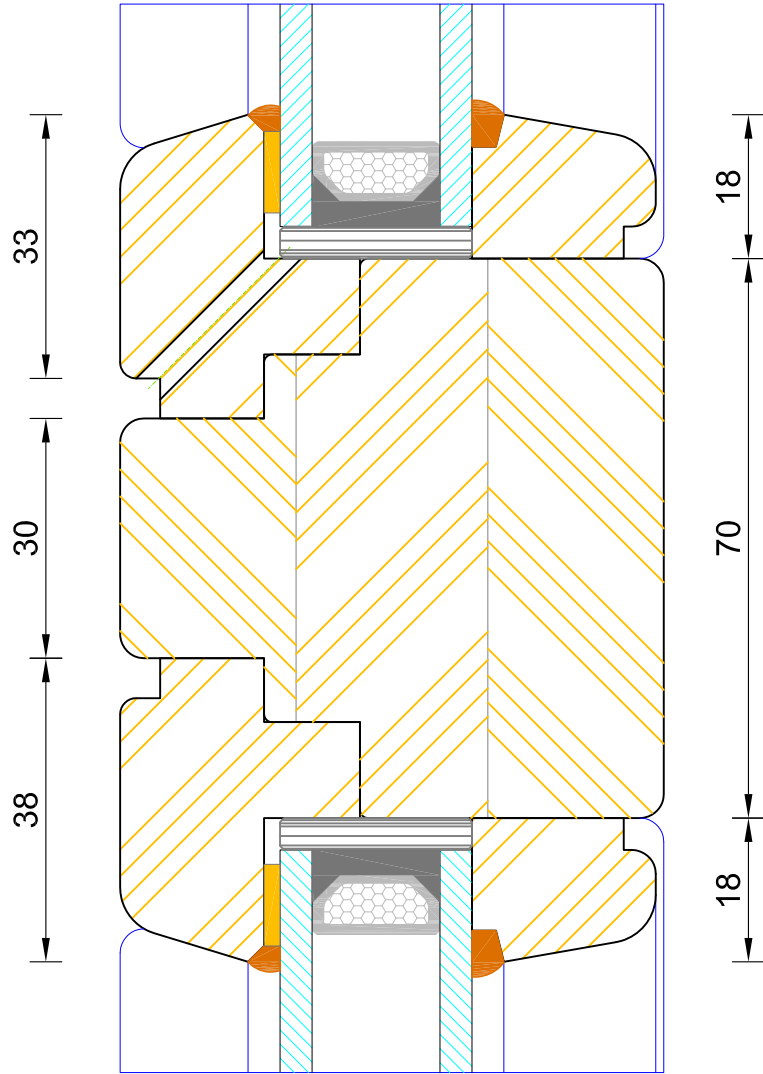

Bereco

Contemporary Lipped Casement Window Flying Mullion (Lead / Slave Sash)

DIMENSIONS	PLOT SIZE	SCALE	DATE	REV	DWG. NO.
MM	A4	1:1	13.01.2011	A	0113

Please consider the environment before printing

Bereco

Contemporary Lipped Casement Window Solid Mullion (Sash / Sash)

DIMENSIONS	PLOT SIZE	SCALE	DATE	REV	DWG. NO.
MM	A4	1:1	13.01.2011	A	0114

Please consider the environment before printing

Bereco

Contemporary Lipped Casement Window Solid Mullion (Fixed Sash / Sash)

DIMENSIONS	PLOT SIZE	SCALE	DATE	REV	DWG. NO.
MM	A4	1:1	13.01.2011	A	0115

Please consider the environment before printing

Contemporary Lipped Casement Window
Solid Transome (Fixed Light / Fixed Light)

DIMENSIONS	PLOT SIZE	SCALE	DATE	REV	DWG NO.
MM	A4	1:1	13.01.2011	A	0116