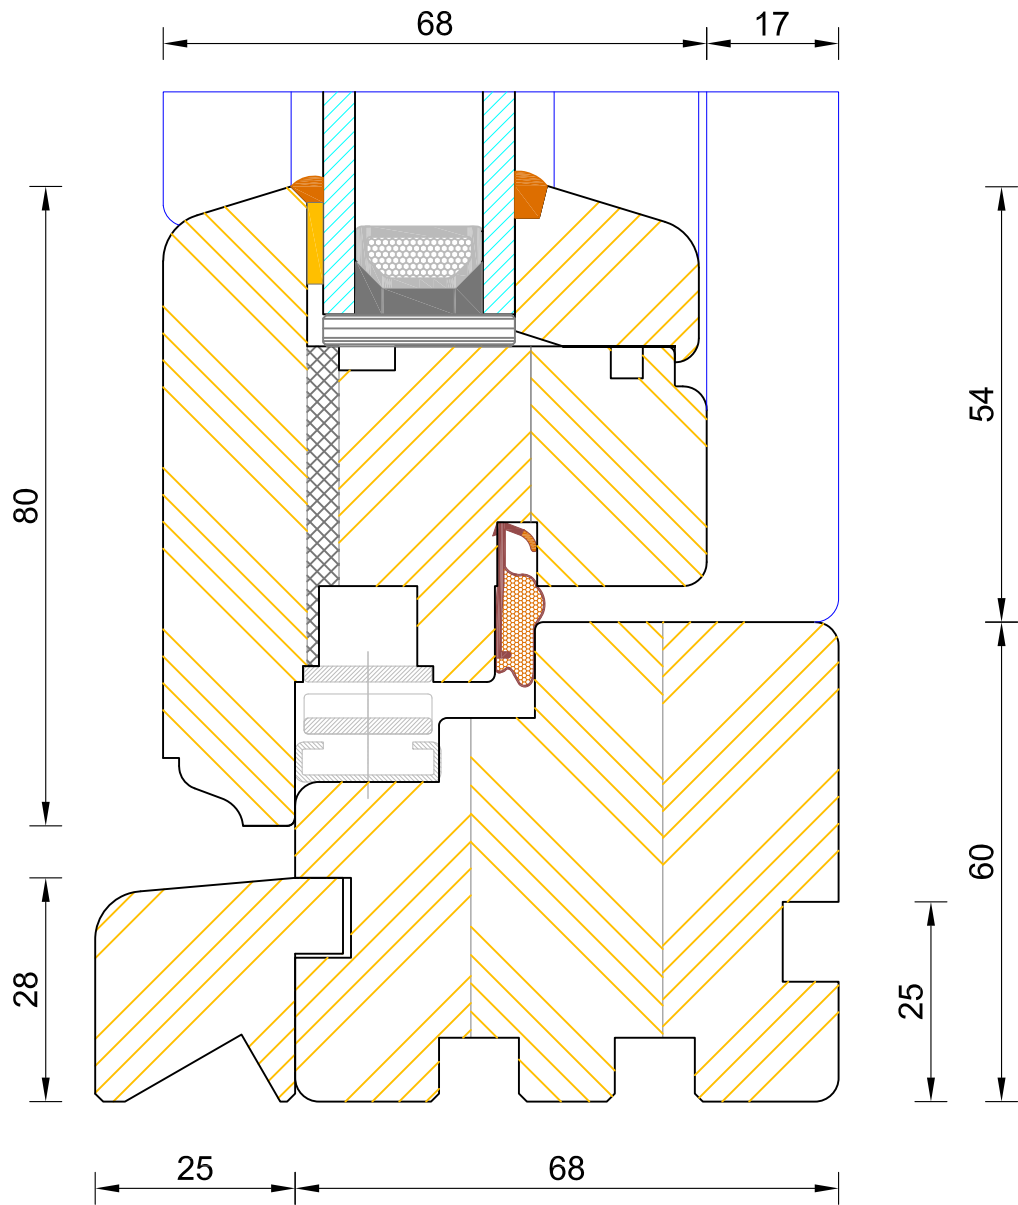

DIMENSIONS	PLOT SIZE	SCALE	DATE	REV	DWG NO.
MM	A4	1:1	29.06.2022	B	0103

Please consider the environment before printing

**Contemporary Lipped Casement Window
Fixed Light Head**

DIMENSIONS	PLOT SIZE	SCALE	DATE	REV	DWG NO.
MM	A4	1:1	13.01.2011	A	0103.1
Please consider the environment before printing					

CILL EXTENSION - available options:
 25mm (93mm o/a) / 47mm (115mm o/a) / 62mm (130mm o/a) /
 87mm (155mm o/a) / 100mm (168mm o/a) / 114mm (182mm o/a) /
 125mm (193mm o/a) / 140mm (208mm o/a)

Contemporary Lipped Casement Window Fixed Light Jamb

DIMENSIONS	PLOT SIZE	SCALE	DATE	REV	DWG NO.
MM	A4	1:1	13.01.2011	A	0105

Please consider the environment before printing

Contemporary Lipped Casement Window Frame & Sash Head (Side Hung)

DIMENSIONS	PLOT SIZE	SCALE	DATE	REV	DWG NO.
MM	A4	1:1	29.06.2022	B	0106
Please consider the environment before printing					

CILL EXTENSION - available options:
 25mm (93mm o/a) / 47mm (115mm o/a) / 62mm (130mm o/a) /
 87mm (155mm o/a) / 100mm (168mm o/a) / 114mm (182mm o/a) /
 125mm (193mm o/a) / 140mm (208mm o/a)

CILL EXTENSION - available options: