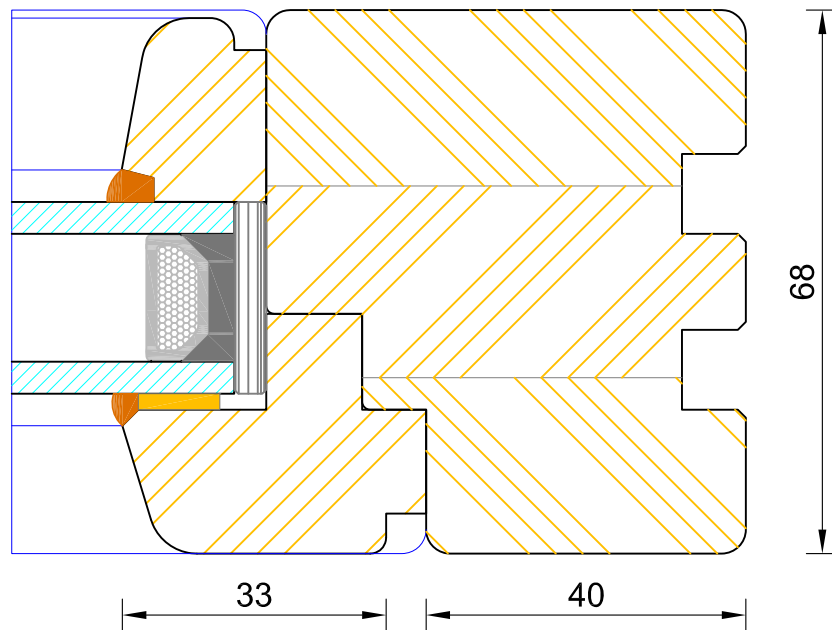

DIMENSIONS	PLOT SIZE	SCALE	DATE	REV	DWG NO.
MM	A4	1:1	29.06.2022	B	0103

Please consider the environment before printing

**Contemporary Lipped Casement Window
Fixed Light Head**

DIMENSIONS	PLOT SIZE	SCALE	DATE	REV	DWG NO.
MM	A4	1:1	13.01.2011	A	0103.1
Please consider the environment before printing					

CILL EXTENSION - available options:
 25mm (93mm o/a) / 47mm (115mm o/a) / 62mm (130mm o/a) /
 87mm (155mm o/a) / 100mm (168mm o/a) / 114mm (182mm o/a) /
 125mm (193mm o/a) / 140mm (208mm o/a)

Contemporary Lipped Casement Window Fixed Light Jamb