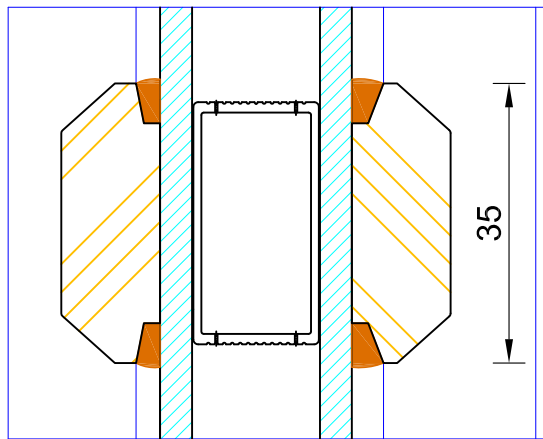

Contemporary Lipped Casement Window Cill Extension Options

DIMENSIONS	PLOT SIZE	SCALE	DATE	REV	DWG NO.
MM	A4	1:1	25.09.2019	B	0101

Please consider the environment before printing

**Contemporary Lipped Casement Window
Fixed Light Head (With Vent)**

DIMENSIONS	PLOT SIZE	SCALE	DATE	REV	DWG NO.
MM	A4	1:1	29.06.2022	B	0103

Please consider the environment before printing

**Contemporary Lipped Casement Window
Fixed Light Head**

DIMENSIONS	PLOT SIZE	SCALE	DATE	REV	DWG NO.
MM	A4	1:1	13.01.2011	A	0103.1
Please consider the environment before printing					

CILL EXTENSION - available options:
 25mm (93mm o/a) / 47mm (115mm o/a) / 62mm (130mm o/a) /
 87mm (155mm o/a) / 100mm (168mm o/a) / 114mm (182mm o/a) /
 125mm (193mm o/a) / 140mm (208mm o/a)

Contemporary Lipped Casement Window Fixed Light Jamb

**Contemporary Lipped Casement Window
Solid Transome (Sash / Fixed Light)**

DIMENSIONS	PLOT SIZE	SCALE	DATE	REV	DWG NO.
MM	A4	1:1	13.01.2011	A	0119

Please consider the environment before printing