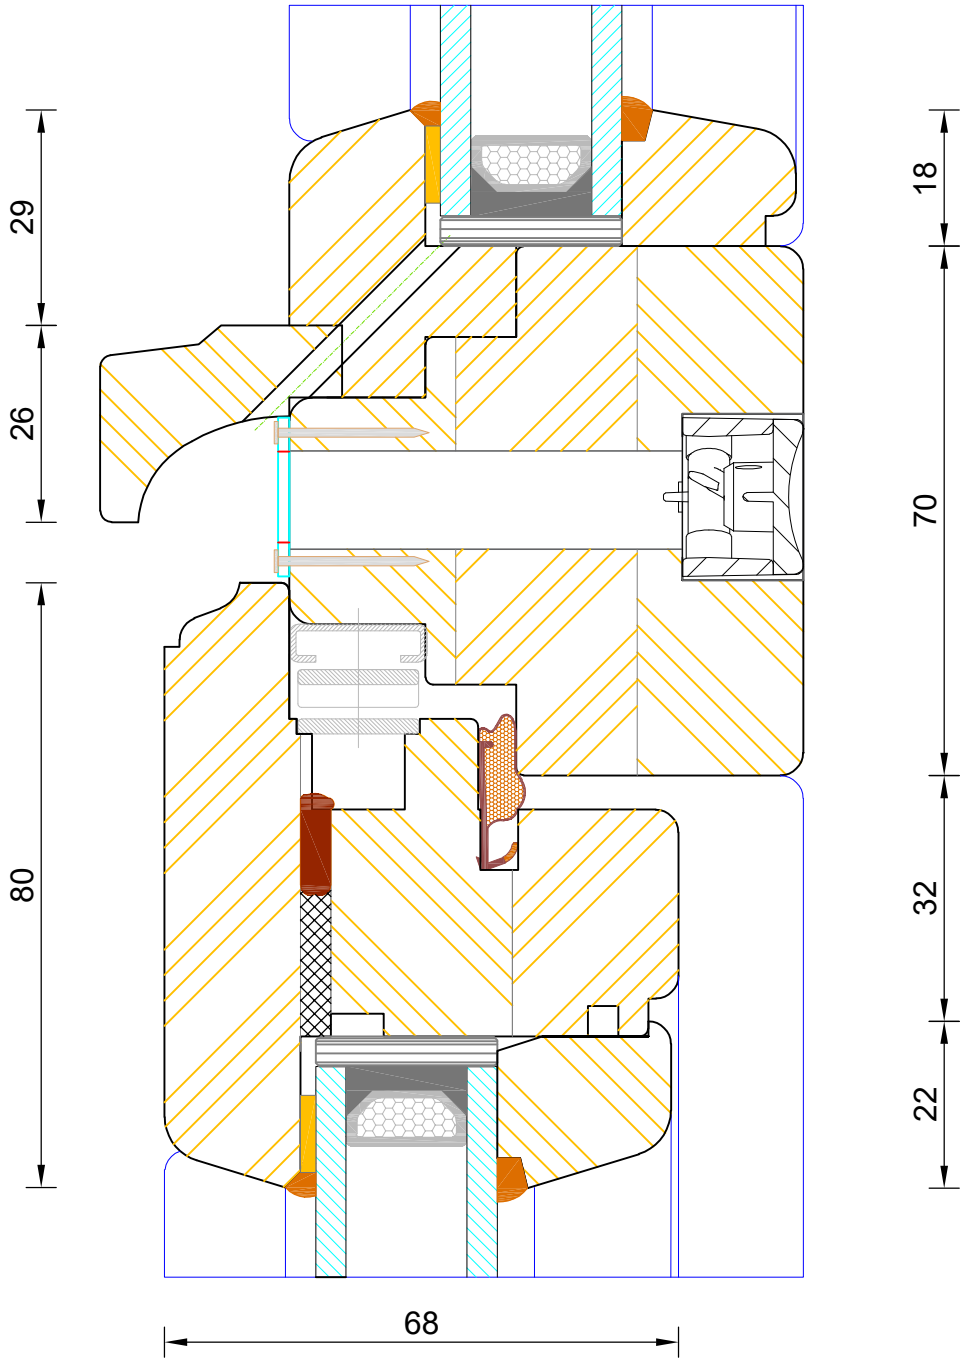

Contemporary Lipped Casement Window Solid Mullion (Sash / Sash)

DIMENSIONS	PLOT SIZE	SCALE	DATE	REV	DWG. NO.
MM	A4	1:1	13.01.2011	A	0114

Please consider the environment before printing

Bereco

Contemporary Lipped Casement Window Solid Mullion (Fixed Sash / Sash)

DIMENSIONS	PLOT SIZE	SCALE	DATE	REV	DWG. NO.
MM	A4	1:1	13.01.2011	A	0115

Please consider the environment before printing

Contemporary Lipped Casement Window
Solid Transome (Fixed Light / Fixed Light)

DIMENSIONS	PLOT SIZE	SCALE	DATE	REV	DWG NO.
MM	A4	1:1	13.01.2011	A	0116

Please consider the environment before printing

Contemporary Lipped Casement Window
 Solid Transome (Fixed Light / Sash, Incl Vent)

DIMENSIONS	PLOT SIZE	SCALE	DATE	REV	DWG NO.
MM	A4	1:1	29.06.2022	B	0117

**Contemporary Lipped Casement Window
Solid Transome (Sash / Fixed Light)**

DIMENSIONS	PLOT SIZE	SCALE	DATE	REV	DWG NO.
MM	A4	1:1	13.01.2011	A	0119

Please consider the environment before printing