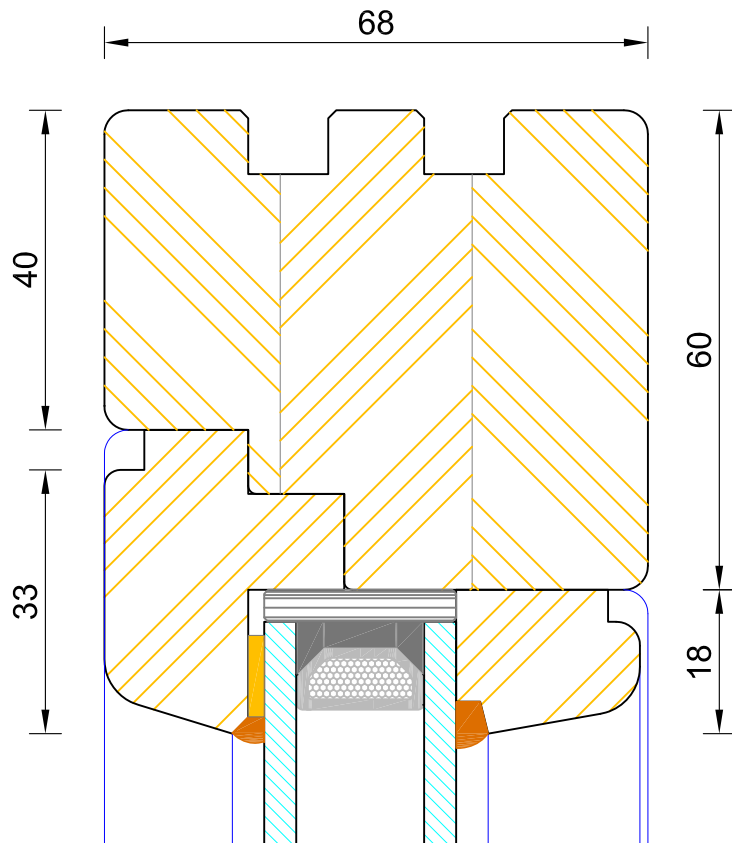

Contemporary Lipped Casement Window Cill Extension Options

DIMENSIONS	PLOT SIZE	SCALE	DATE	REV	DWG NO.
MM	A4	1:1	25.09.2019	B	0101

Please consider the environment before printing

**Contemporary Lipped Casement Window
Fixed Light Head (With Vent)**

DIMENSIONS	PLOT SIZE	SCALE	DATE	REV	DWG NO.
MM	A4	1:1	29.06.2022	B	0103

Please consider the environment before printing

**Contemporary Lipped Casement Window
Fixed Light Head**

DIMENSIONS	PLOT SIZE	SCALE	DATE	REV	DWG NO.
MM	A4	1:1	13.01.2011	A	0103.1
Please consider the environment before printing					

CILL EXTENSION - available options:
 25mm (93mm o/a) / 47mm (115mm o/a) / 62mm (130mm o/a) /
 87mm (155mm o/a) / 100mm (168mm o/a) / 114mm (182mm o/a) /
 125mm (193mm o/a) / 140mm (208mm o/a)

Contemporary Lipped Casement Window Fixed Light Jamb

**Contemporary Lipped Casement Window
Solid Transome (Sash / Fixed Light)**

DIMENSIONS	PLOT SIZE	SCALE	DATE	REV	DWG NO.
MM	A4	1:1	13.01.2011	A	0119

Please consider the environment before printing