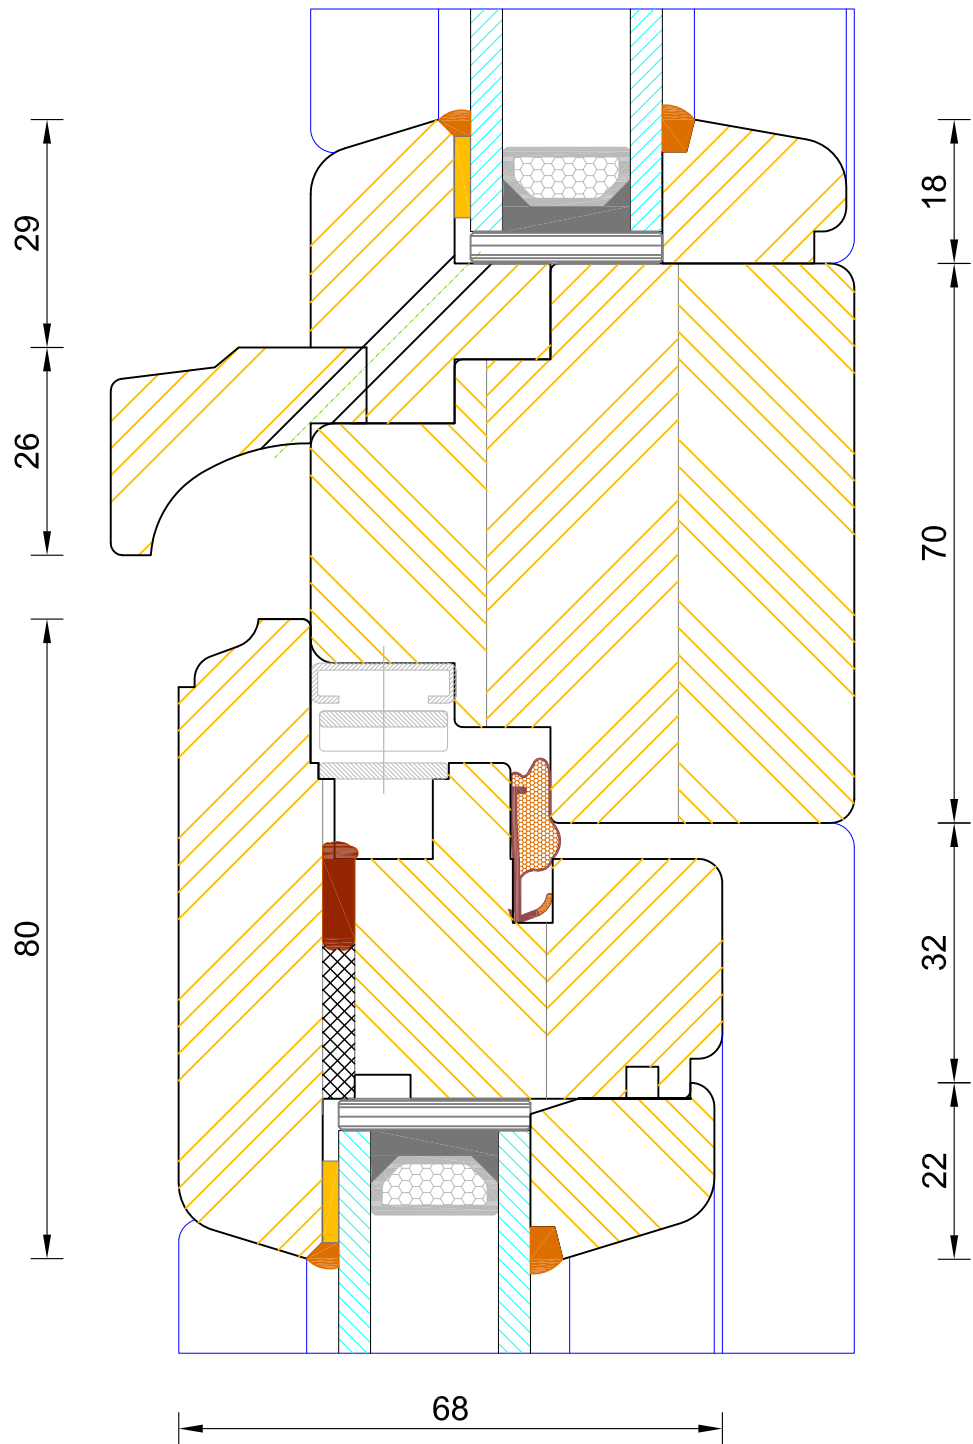

Contemporary Lipped Casement Window
Solid Transome (Fixed Light / Sash, No Vent)

DIMENSIONS	PLOT SIZE	SCALE	DATE	REV	DWG NO.
MM	A4	1:1	13.01.2011	A	0118

Please consider the environment before printing