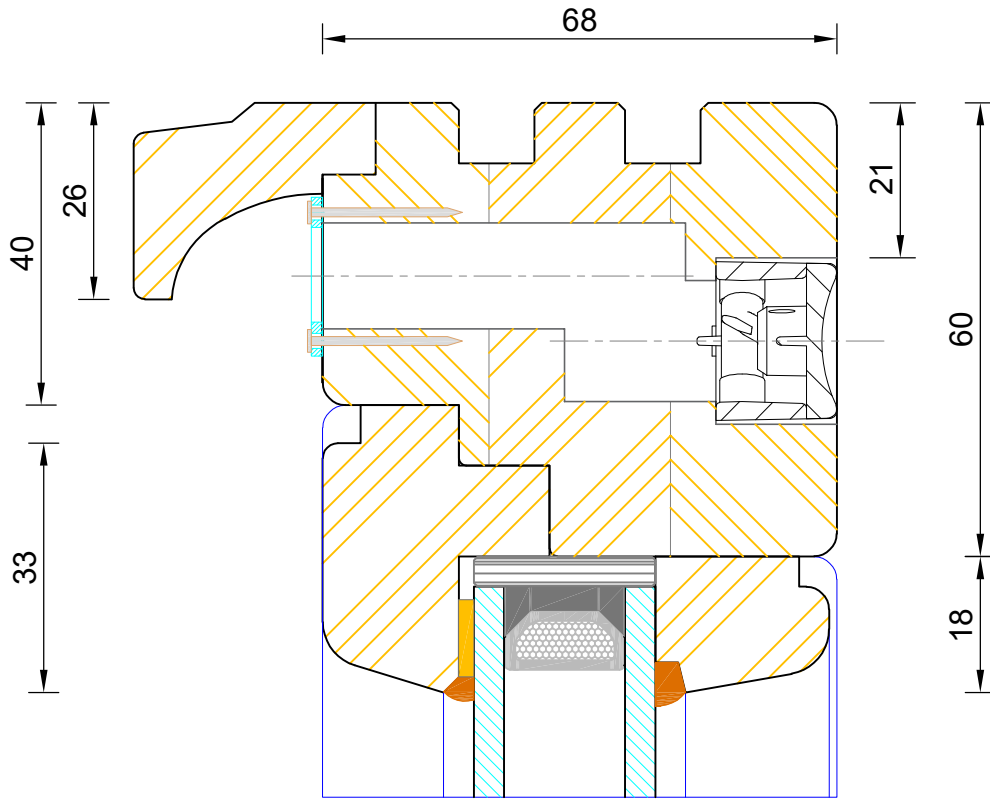

Contemporary Lipped Casement Window Cill Extension Options

DIMENSIONS	PLOT SIZE	SCALE	DATE	REV	DWG NO.
MM	A4	1:1	25.09.2019	B	0101

Please consider the environment before printing

**Contemporary Lipped Casement Window
Fixed Light Head (With Vent)**

DIMENSIONS	PLOT SIZE	SCALE	DATE	REV	DWG NO.
MM	A4	1:1	29.06.2022	B	0103

Please consider the environment before printing

**Contemporary Lipped Casement Window
Fixed Light Head**

DIMENSIONS	PLOT SIZE	SCALE	DATE	REV	DWG NO.
MM	A4	1:1	13.01.2011	A	0103.1
Please consider the environment before printing					

CILL EXTENSION - available options:
 25mm (93mm o/a) / 47mm (115mm o/a) / 62mm (130mm o/a) /
 87mm (155mm o/a) / 100mm (168mm o/a) / 114mm (182mm o/a) /
 125mm (193mm o/a) / 140mm (208mm o/a)

Contemporary Lipped Casement Window Fixed Light Jamb

**Contemporary Lipped Casement Window
Solid Transome (Sash / Fixed Light)**

DIMENSIONS	PLOT SIZE	SCALE	DATE	REV	DWG NO.
MM	A4	1:1	13.01.2011	A	0119

Please consider the environment before printing