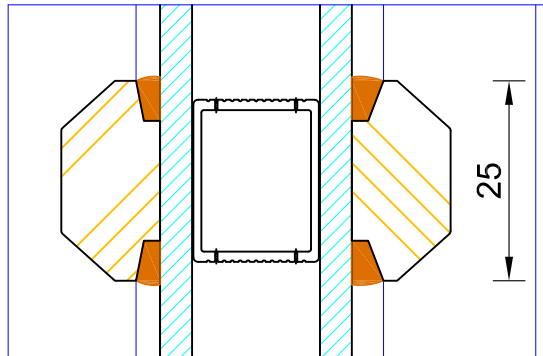

Contemporary Lipped Casement Window Cill Extension Options

DIMENSIONS	PLOT SIZE	SCALE	DATE	REV	DWG NO.
MM	A4	1:1	25.09.2019	B	0101

Please consider the environment before printing

**Contemporary Lipped Casement Window
Fixed Light Head (With Vent)**

DIMENSIONS	PLOT SIZE	SCALE	DATE	REV	DWG NO.
MM	A4	1:1	29.06.2022	B	0103

Please consider the environment before printing

**Contemporary Lipped Casement Window
Fixed Light Head**

DIMENSIONS	PLOT SIZE	SCALE	DATE	REV	DWG NO.
MM	A4	1:1	13.01.2011	A	0103.1
Please consider the environment before printing					

CILL EXTENSION - available options:
 25mm (93mm o/a) / 47mm (115mm o/a) / 62mm (130mm o/a) /
 87mm (155mm o/a) / 100mm (168mm o/a) / 114mm (182mm o/a) /
 125mm (193mm o/a) / 140mm (208mm o/a)

Contemporary Lipped Casement Window Fixed Light Jamb

**Contemporary Lipped Casement Window
Solid Transome (Sash / Fixed Light)**

DIMENSIONS	PLOT SIZE	SCALE	DATE	REV	DWG NO.
MM	A4	1:1	13.01.2011	A	0119

Please consider the environment before printing