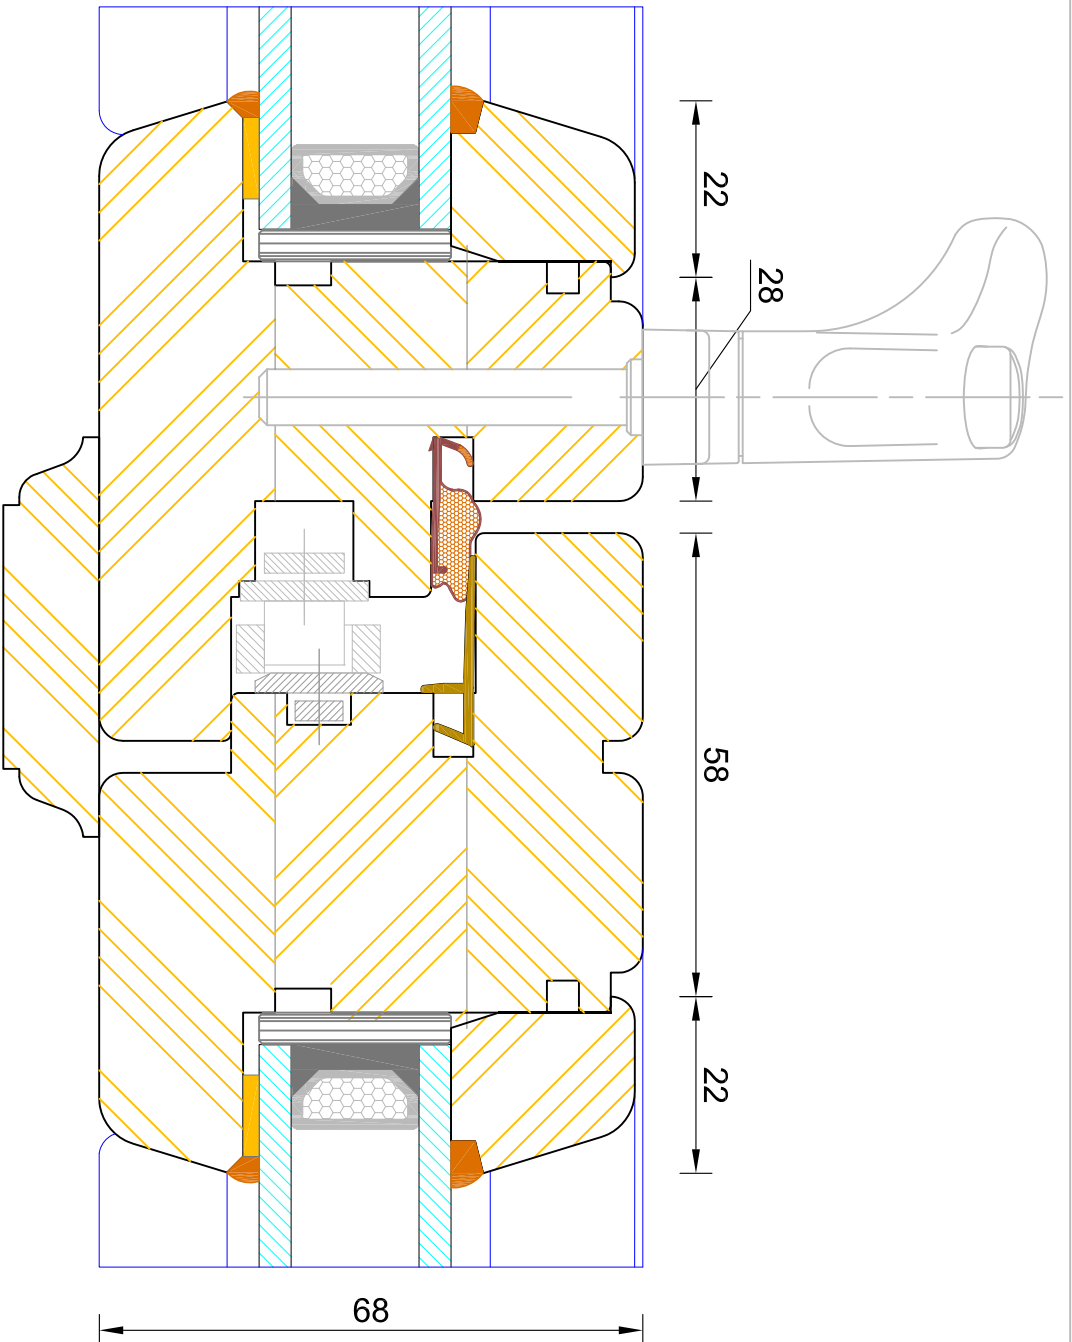

Bereco

Contemporary Lipped Casement Window Flying Mullion (Lead / Slave Sash)

DIMENSIONS	PLOT SIZE	SCALE	DATE	REV	DWG. NO.
MM	A4	1:1	13.01.2011	A	0113

Please consider the environment before printing