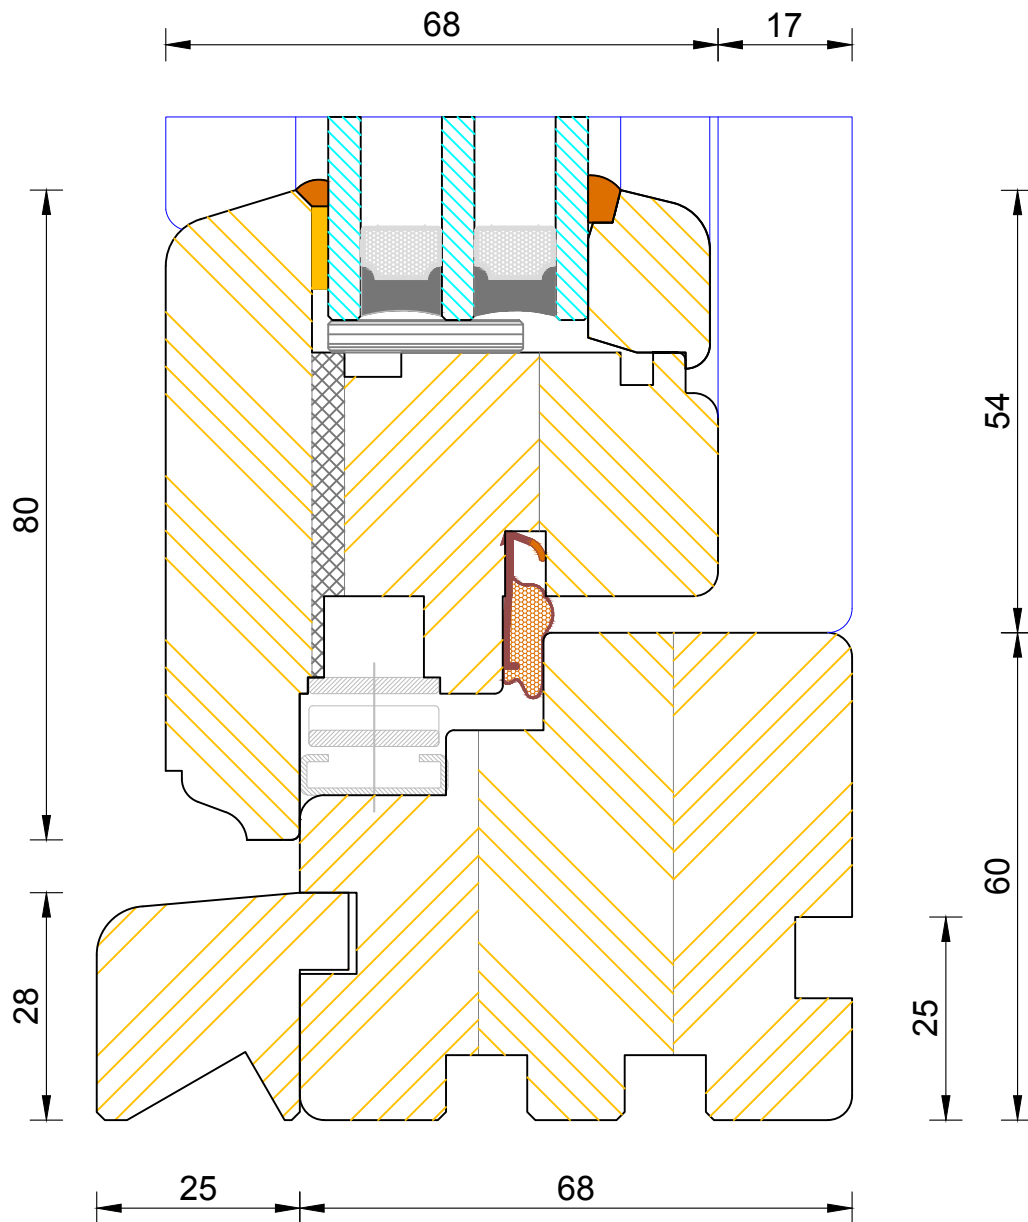

22
16
22

68

Bereco

**Contemporary Lipped Casement Window
Triple Glazed - Bar Options**

DIMENSIONS	PLOT SIZE	SCALE	DATE	REV	DWG NO.
MM	A4	1:1	01.05.2014	A	0152

Please consider the environment before printing

Contemporary Lipped Casement Window
Triple Glazed - Frame & Sash Head (Side Hung)

DIMENSIONS	PLOT SIZE	SCALE	DATE	REV	DWG NO.
MM	A4	1:1	04.07.2022	B	0153
Please consider the environment before printing					

CILL EXTENSION - available options:

25mm (93mm o/a) / 47mm (115mm o/a) / 62mm (130mm o/a) /
 87mm (155mm o/a) / 100mm (168mm o/a) / 114mm (182mm o/a) /
 125mm (193mm o/a) / 140mm (208mm o/a)

DIMENSIONS	PLOT SIZE	SCALE	DATE	REV	DWG NO.
MM	A4	1:1	01.05.2014	A	0154
Please consider the environment before printing					

DIMENSIONS	PLOT SIZE	SCALE	DATE	REV	DWG NO.
MM	A4	1:1	13.01.2011	A	0162
Please consider the environment before printing					