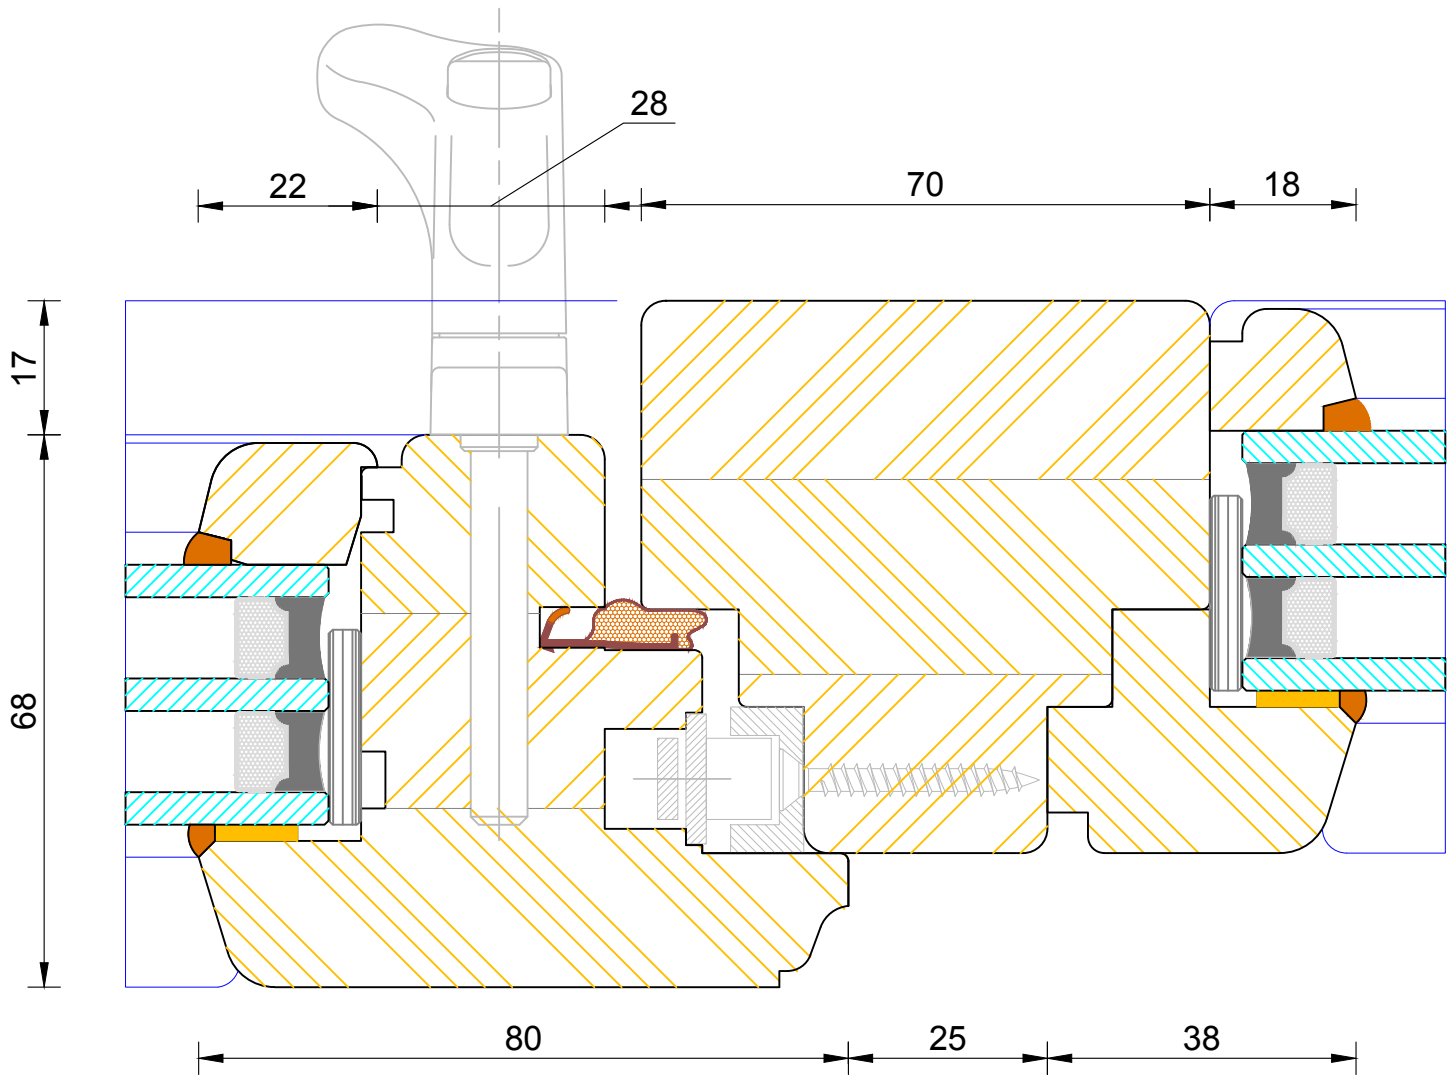

CILL EXTENSION - available options:

25mm (93mm o/a) / 47mm (115mm o/a) / 62mm (130mm o/a) /
 87mm (155mm o/a) / 100mm (168mm o/a) / 114mm (182mm o/a) /
 125mm (193mm o/a) / 140mm (208mm o/a)

DIMENSIONS	PLOT SIZE	SCALE	DATE	REV	DWG NO.
MM	A4	1:1	01.05.2014	A	0154
Please consider the environment before printing					

CILL EXTENSION - available options:
 25mm (93mm o/a) / 47mm (115mm o/a) / 62mm (130mm o/a) /
 87mm (155mm o/a) / 100mm (168mm o/a) / 114mm (182mm o/a) /
 125mm (193mm o/a) / 140mm (208mm o/a)

Contemporary Lipped Casement Window
 Triple Glazed - Flying Mullion (Lead / Slave Sash)

DIMENSIONS	PLOT SIZE	SCALE	DATE	REV	DWG NO.
MM	A4	1:1	13.01.2011	A	0162
Please consider the environment before printing					