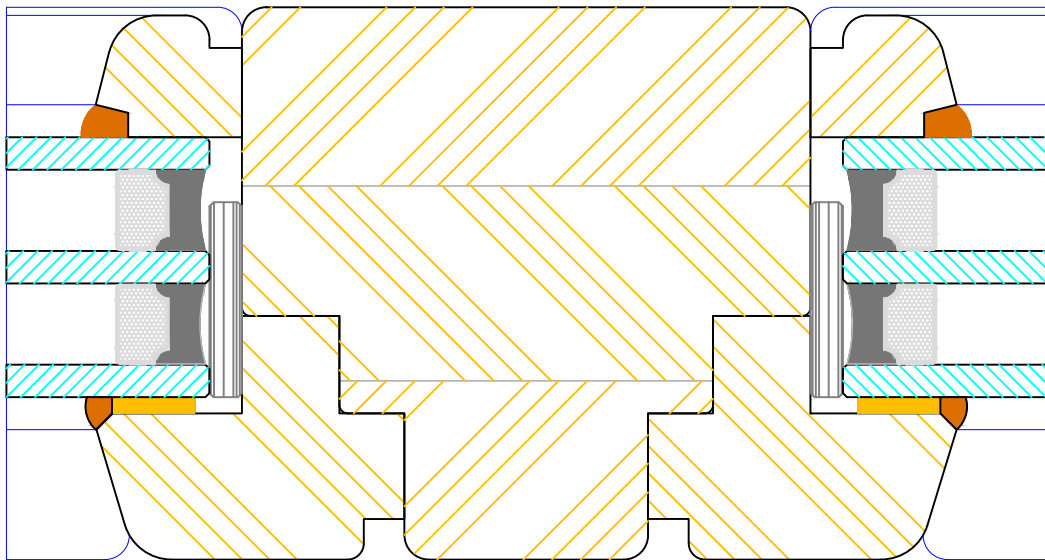

Contemporary Lipped Casement Window
Triple Glazed - Frame & Sash Head (Side Hung)

DIMENSIONS	PLOT SIZE	SCALE	DATE	REV	DWG NO.
MM	A4	1:1	04.07.2022	B	0153
Please consider the environment before printing					

CILL EXTENSION - available options:

25mm (93mm o/a) / 47mm (115mm o/a) / 62mm (130mm o/a) /
 87mm (155mm o/a) / 100mm (168mm o/a) / 114mm (182mm o/a) /
 125mm (193mm o/a) / 140mm (208mm o/a)

DIMENSIONS	PLOT SIZE	SCALE	DATE	REV	DWG NO.
MM	A4	1:1	01.05.2014	A	0154
Please consider the environment before printing					

CILL EXTENSION - available options:
 25mm (93mm o/a) / 47mm (115mm o/a) / 62mm (130mm o/a) /
 87mm (155mm o/a) / 100mm (168mm o/a) / 114mm (182mm o/a) /
 125mm (193mm o/a) / 140mm (208mm o/a)

Contemporary Lipped Casement Window
 Triple Glazed - Flying Mullion (Lead / Slave Sash)