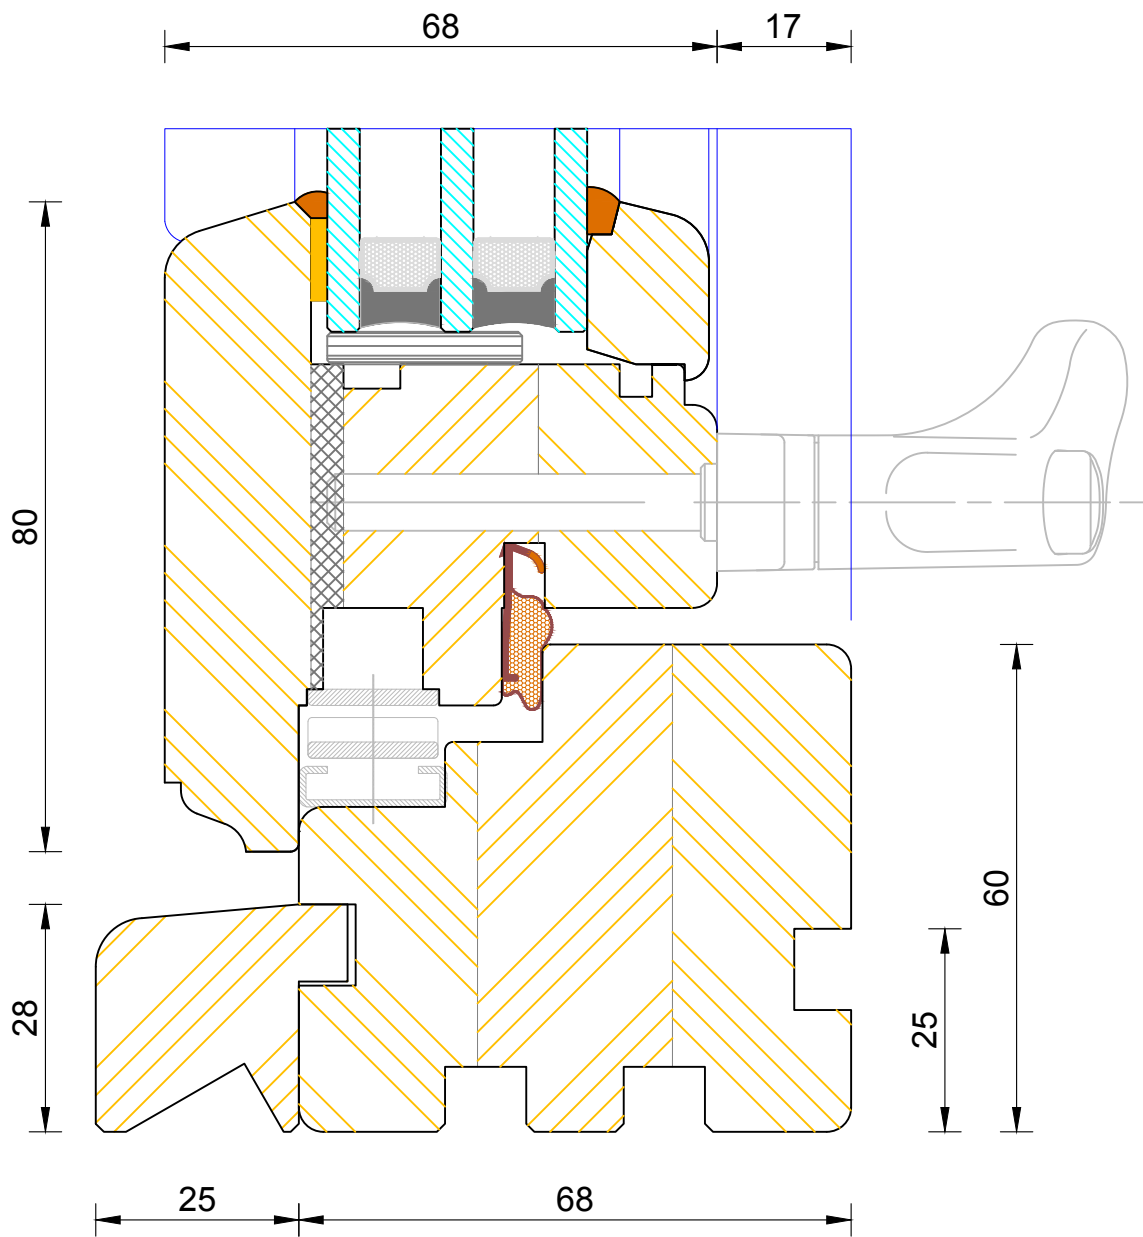

22
16
22

68

Bereco

**Contemporary Lipped Casement Window
Triple Glazed - Bar Options**

DIMENSIONS	PLOT SIZE	SCALE	DATE	REV	DWG NO.
MM	A4	1:1	01.05.2014	A	0152

Please consider the environment before printing

Contemporary Lipped Casement Window
Triple Glazed - Frame & Sash Head (Side Hung)

DIMENSIONS	PLOT SIZE	SCALE	DATE	REV	DWG NO.
MM	A4	1:1	04.07.2022	B	0153
Please consider the environment before printing					

CILL EXTENSION - available options:

25mm (93mm o/a) / 47mm (115mm o/a) / 62mm (130mm o/a) /
 87mm (155mm o/a) / 100mm (168mm o/a) / 114mm (182mm o/a) /
 125mm (193mm o/a) / 140mm (208mm o/a)

DIMENSIONS	PLOT SIZE	SCALE	DATE	REV	DWG NO.
MM	A4	1:1	01.05.2014	A	0154
Please consider the environment before printing					

DIMENSIONS	PLOT SIZE	SCALE	DATE	REV	DWG NO.
MM	A4	1:1	13.01.2011	A	0162
Please consider the environment before printing					