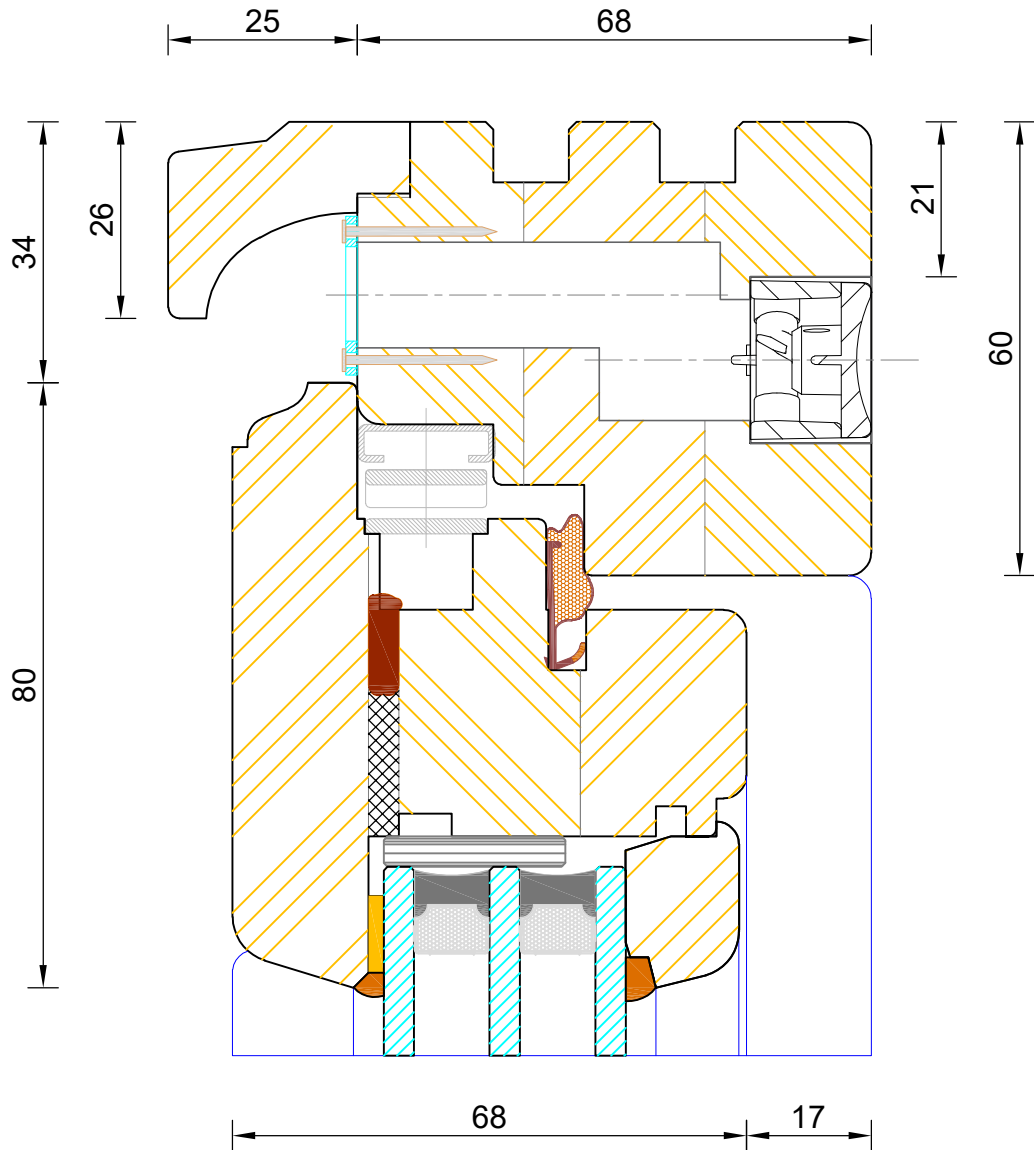

22
16
22

68

Bereco

**Contemporary Lipped Casement Window
Triple Glazed - Bar Options**

DIMENSIONS	PLOT SIZE	SCALE	DATE	REV	DWG NO.
MM	A4	1:1	01.05.2014	A	0152

Please consider the environment before printing

Contemporary Lipped Casement Window
Triple Glazed - Frame & Sash Head (Side Hung)

DIMENSIONS	PLOT SIZE	SCALE	DATE	REV	DWG NO.
MM	A4	1:1	04.07.2022	B	0153
Please consider the environment before printing					

CILL EXTENSION - available options:

25mm (93mm o/a) / 47mm (115mm o/a) / 62mm (130mm o/a) /
 87mm (155mm o/a) / 100mm (168mm o/a) / 114mm (182mm o/a) /
 125mm (193mm o/a) / 140mm (208mm o/a)

DIMENSIONS	PLOT SIZE	SCALE	DATE	REV	DWG NO.
MM	A4	1:1	01.05.2014	A	0154
Please consider the environment before printing					

DIMENSIONS	PLOT SIZE	SCALE	DATE	REV	DWG NO.
MM	A4	1:1	13.01.2011	A	0162
Please consider the environment before printing					