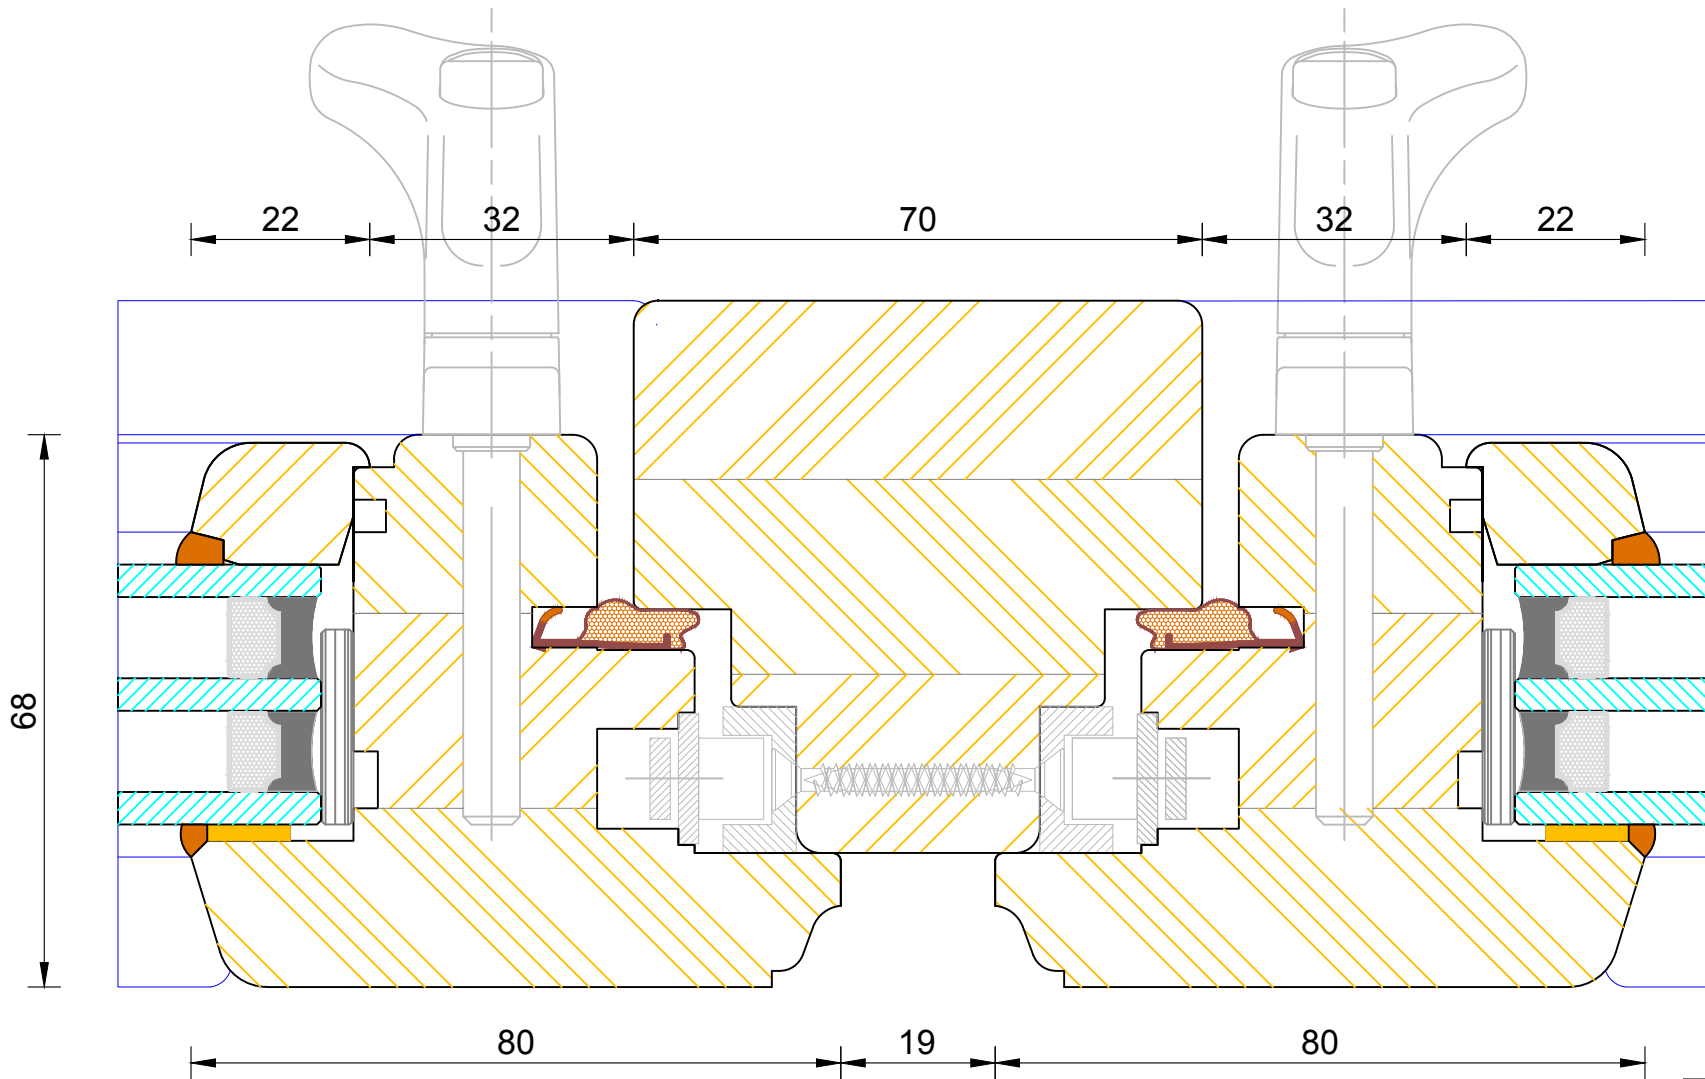

CILL EXTENSION - available options:

25mm (93mm o/a) / 47mm (115mm o/a) / 62mm (130mm o/a) /
 87mm (155mm o/a) / 100mm (168mm o/a) / 114mm (182mm o/a) /
 125mm (193mm o/a) / 140mm (208mm o/a)

DIMENSIONS	PLOT SIZE	SCALE	DATE	REV	DWG NO.
MM	A4	1:1	01.05.2014	A	0154
Please consider the environment before printing					

CILL EXTENSION - available options:
 25mm (93mm o/a) / 47mm (115mm o/a) / 62mm (130mm o/a) /
 87mm (155mm o/a) / 100mm (168mm o/a) / 114mm (182mm o/a) /
 125mm (193mm o/a) / 140mm (208mm o/a)

Contemporary Lipped Casement Window
 Triple Glazed - Flying Mullion (Lead / Slave Sash)

DIMENSIONS	PLOT SIZE	SCALE	DATE	REV	DWG NO.
MM	A4	1:1	13.01.2011	A	0160
Please consider the environment before printing					

Contemporary Lipped Casement Window
 Triple Glazed - Solid Mullion (Sash / Sash)

DIMENSIONS	PLOT SIZE	SCALE	DATE	REV	DWG NO.
MM	A4	1:1	13.01.2011	A	0162
Please consider the environment before printing					