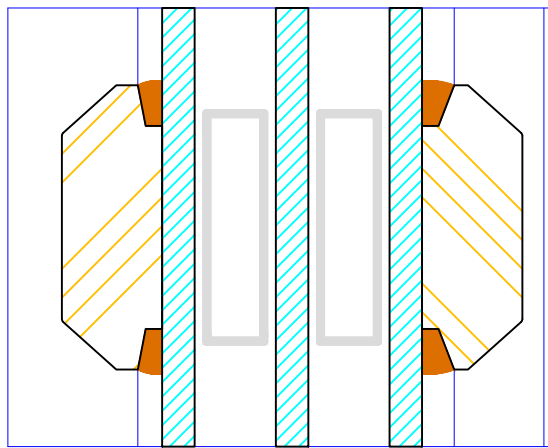

Contemporary Lipped Casement Window
Triple Glazed - Cill Extension Options

DIMENSIONS	PLOT SIZE	SCALE	DATE	REV	DWG NO.
MM	A4	1:1	25.09.2019	B	0151

Please consider the environment before printing

16

25

35

60 (varies min 60 / max 110mm)

22
16
22

68

Bereco

**Contemporary Lipped Casement Window
Triple Glazed - Bar Options**

DIMENSIONS	PLOT SIZE	SCALE	DATE	REV	DWG NO.
MM	A4	1:1	01.05.2014	A	0152

Please consider the environment before printing

Contemporary Lipped Casement Window
Triple Glazed - Frame & Sash Head (Side Hung)

DIMENSIONS	PLOT SIZE	SCALE	DATE	REV	DWG NO.
MM	A4	1:1	04.07.2022	B	0153
Please consider the environment before printing					

CILL EXTENSION - available options:

25mm (93mm o/a) / 47mm (115mm o/a) / 62mm (130mm o/a) /
 87mm (155mm o/a) / 100mm (168mm o/a) / 114mm (182mm o/a) /
 125mm (193mm o/a) / 140mm (208mm o/a)

DIMENSIONS	PLOT SIZE	SCALE	DATE	REV	DWG NO.
MM	A4	1:1	01.05.2014	A	0154
Please consider the environment before printing					