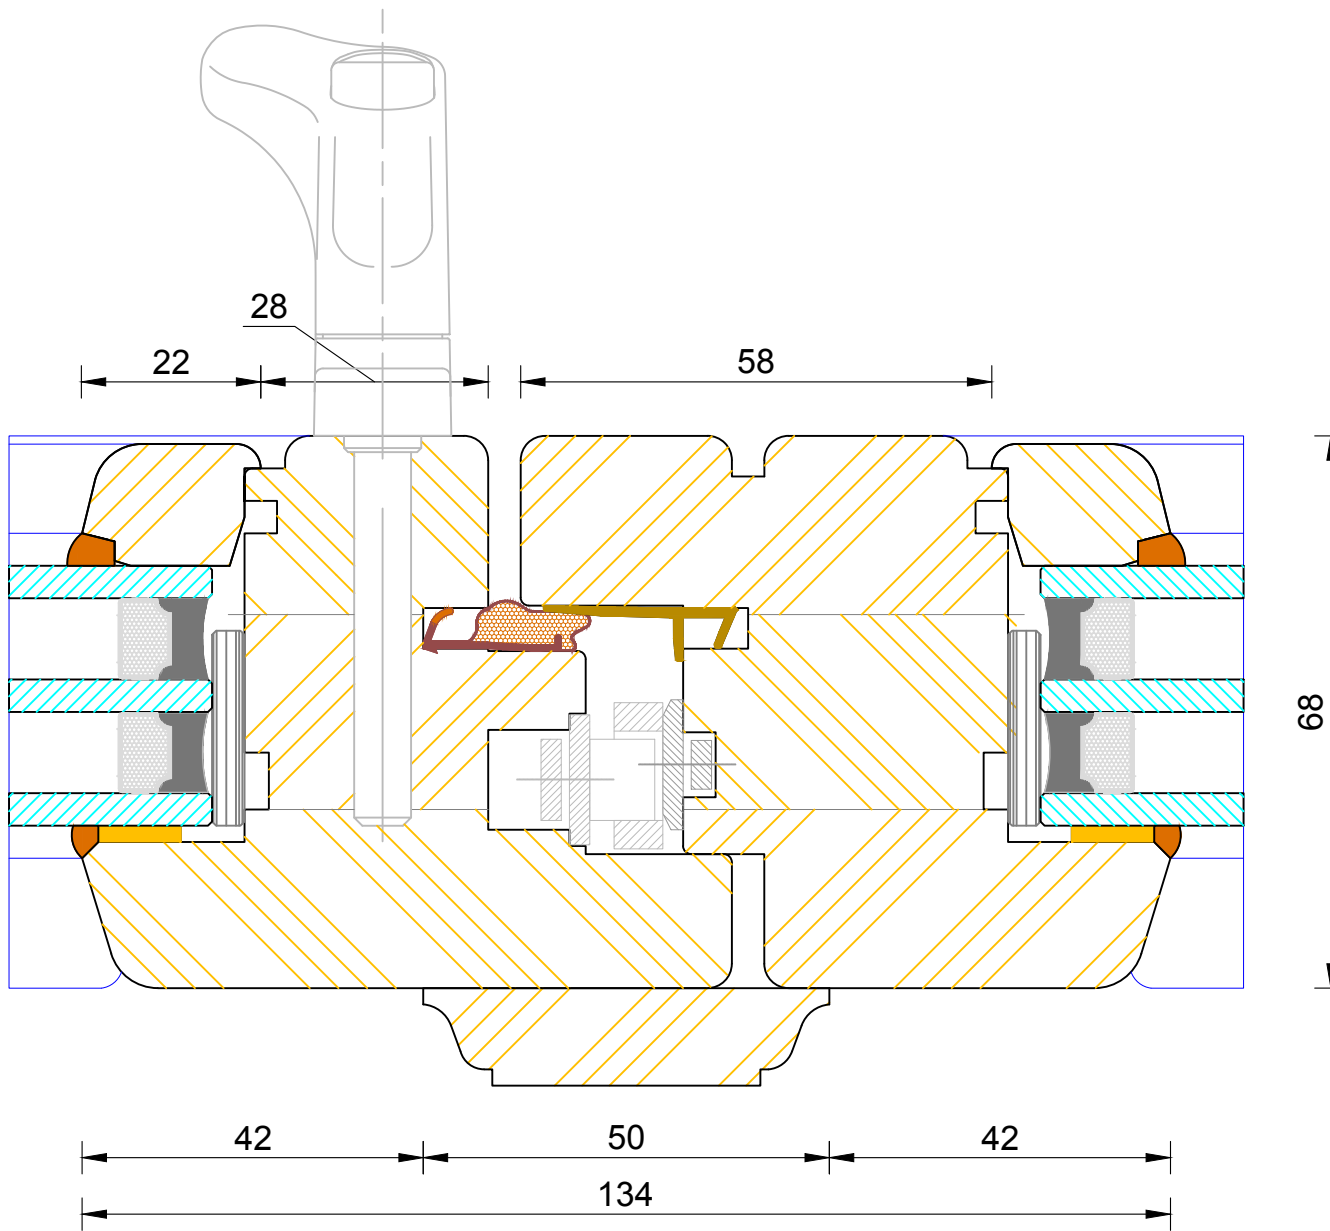

Contemporary Lipped Casement Window
Triple Glazed - Flying Mullion (Lead / Slave Sash)

DIMENSIONS	PLOT SIZE	SCALE	DATE	REV	DWG NO.
MM	A4	1:1	13.01.2011	A	0160
Please consider the environment before printing