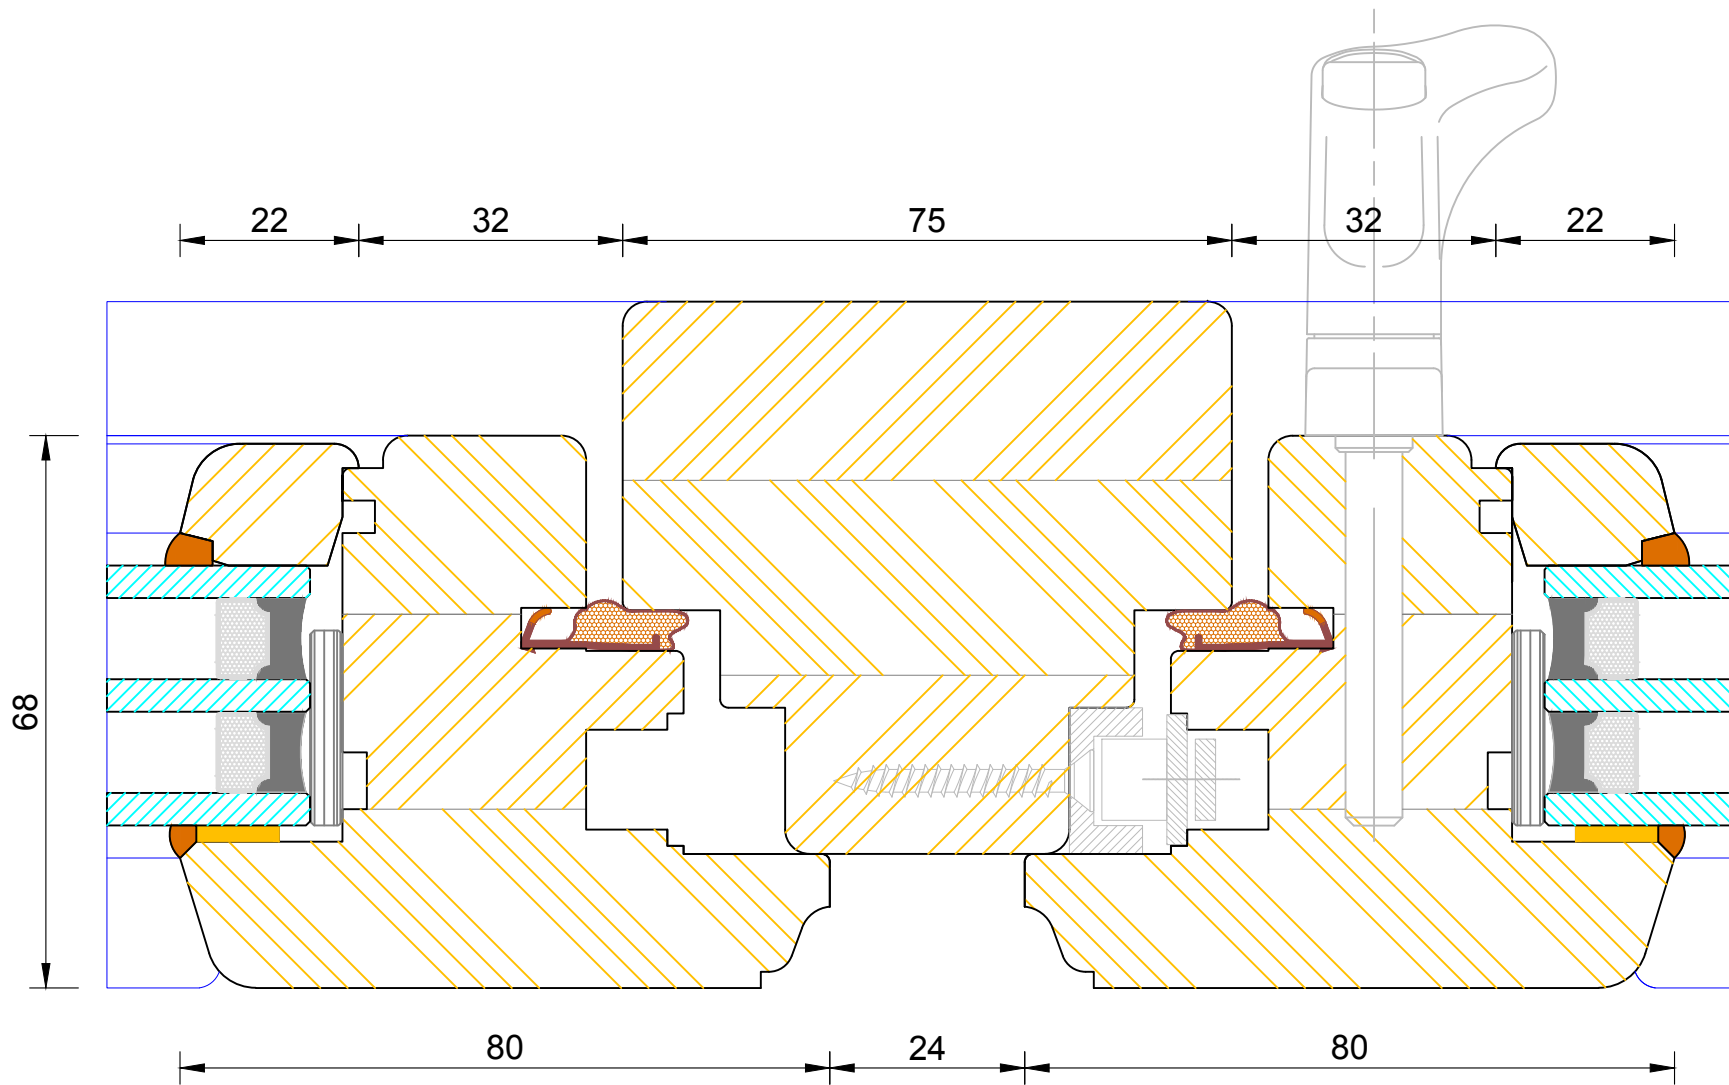

Contemporary Lipped Casement Window
Triple Glazed - Solid Mullion (Fixed Sash / Sash)

DIMENSIONS	PLOT SIZE	SCALE	DATE	REV	DWG NO.
MM	A4	1:1	13.01.2011	A	0162
Please consider the environment before printing