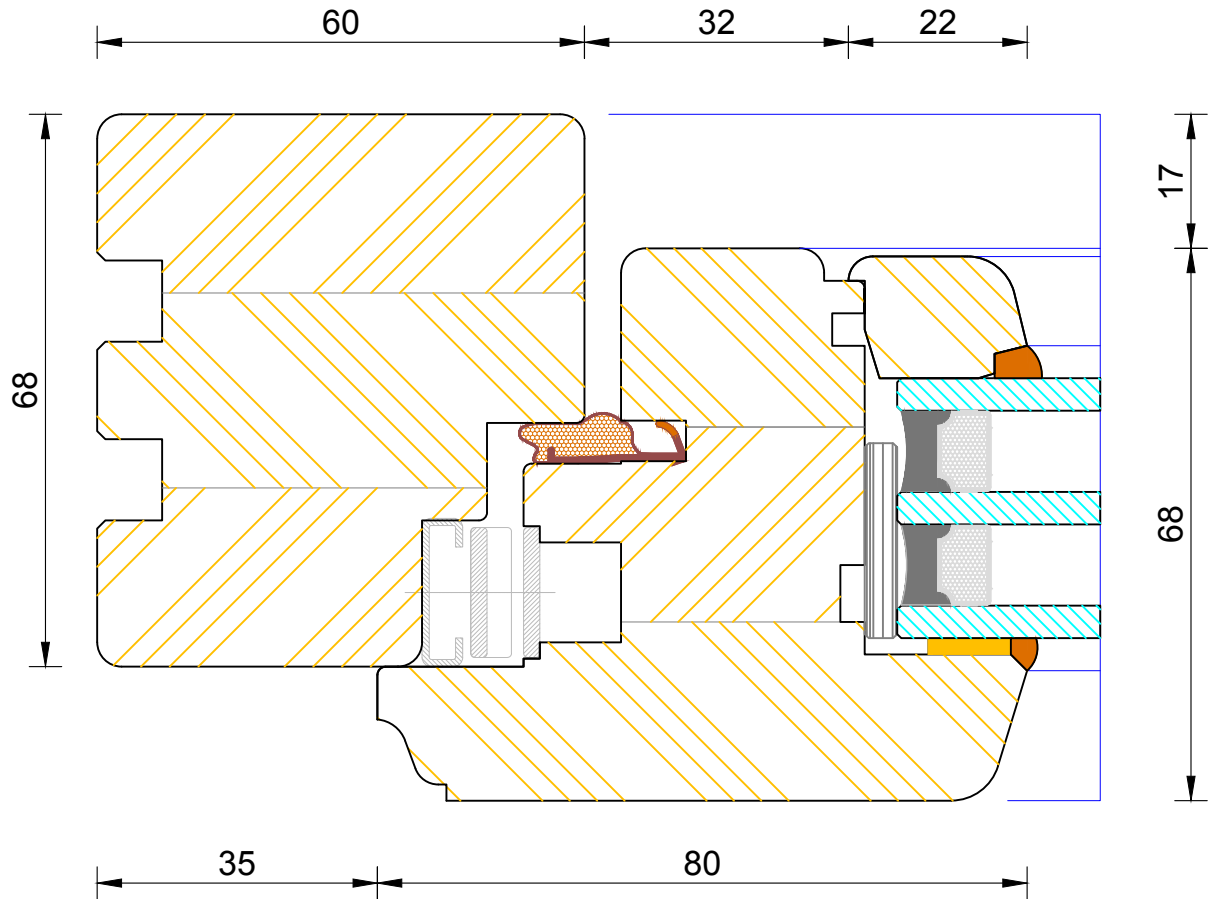

CILL EXTENSION - available options:

25mm (93mm o/a) / 47mm (115mm o/a) / 62mm (130mm o/a) /
 87mm (155mm o/a) / 100mm (168mm o/a) / 114mm (182mm o/a) /
 125mm (193mm o/a) / 140mm (208mm o/a)

DIMENSIONS	PLOT SIZE	SCALE	DATE	REV	DWG NO.
MM	A4	1:1	01.05.2014	A	0154
Please consider the environment before printing					

CILL EXTENSION - available options:
 25mm (93mm o/a) / 47mm (115mm o/a) / 62mm (130mm o/a) /
 87mm (155mm o/a) / 100mm (168mm o/a) / 114mm (182mm o/a) /
 125mm (193mm o/a) / 140mm (208mm o/a)

Contemporary Lipped Casement Window
 Triple Glazed - Flying Mullion (Lead / Slave Sash)