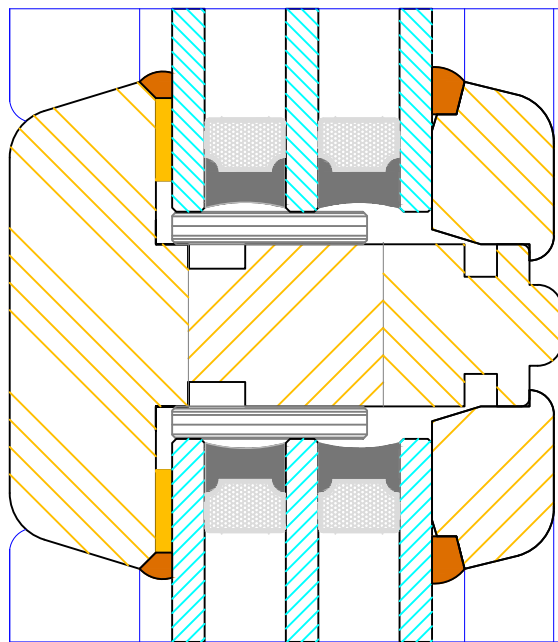

Contemporary Lipped Casement Window
Triple Glazed - Cill Extension Options

DIMENSIONS	PLOT SIZE	SCALE	DATE	REV	DWG NO.
MM	A4	1:1	25.09.2019	B	0151

Please consider the environment before printing

16

25

35

60 (varies min 60 / max 110mm)

22
16
22

68

Bereco

**Contemporary Lipped Casement Window
Triple Glazed - Bar Options**

DIMENSIONS	PLOT SIZE	SCALE	DATE	REV	DWG NO.
MM	A4	1:1	01.05.2014	A	0152

Please consider the environment before printing

Contemporary Lipped Casement Window
Triple Glazed - Frame & Sash Head (Side Hung)

DIMENSIONS	PLOT SIZE	SCALE	DATE	REV	DWG NO.
MM	A4	1:1	04.07.2022	B	0153
Please consider the environment before printing					

CILL EXTENSION - available options:

25mm (93mm o/a) / 47mm (115mm o/a) / 62mm (130mm o/a) /
 87mm (155mm o/a) / 100mm (168mm o/a) / 114mm (182mm o/a) /
 125mm (193mm o/a) / 140mm (208mm o/a)

DIMENSIONS	PLOT SIZE	SCALE	DATE	REV	DWG NO.
MM	A4	1:1	01.05.2014	A	0154
Please consider the environment before printing					