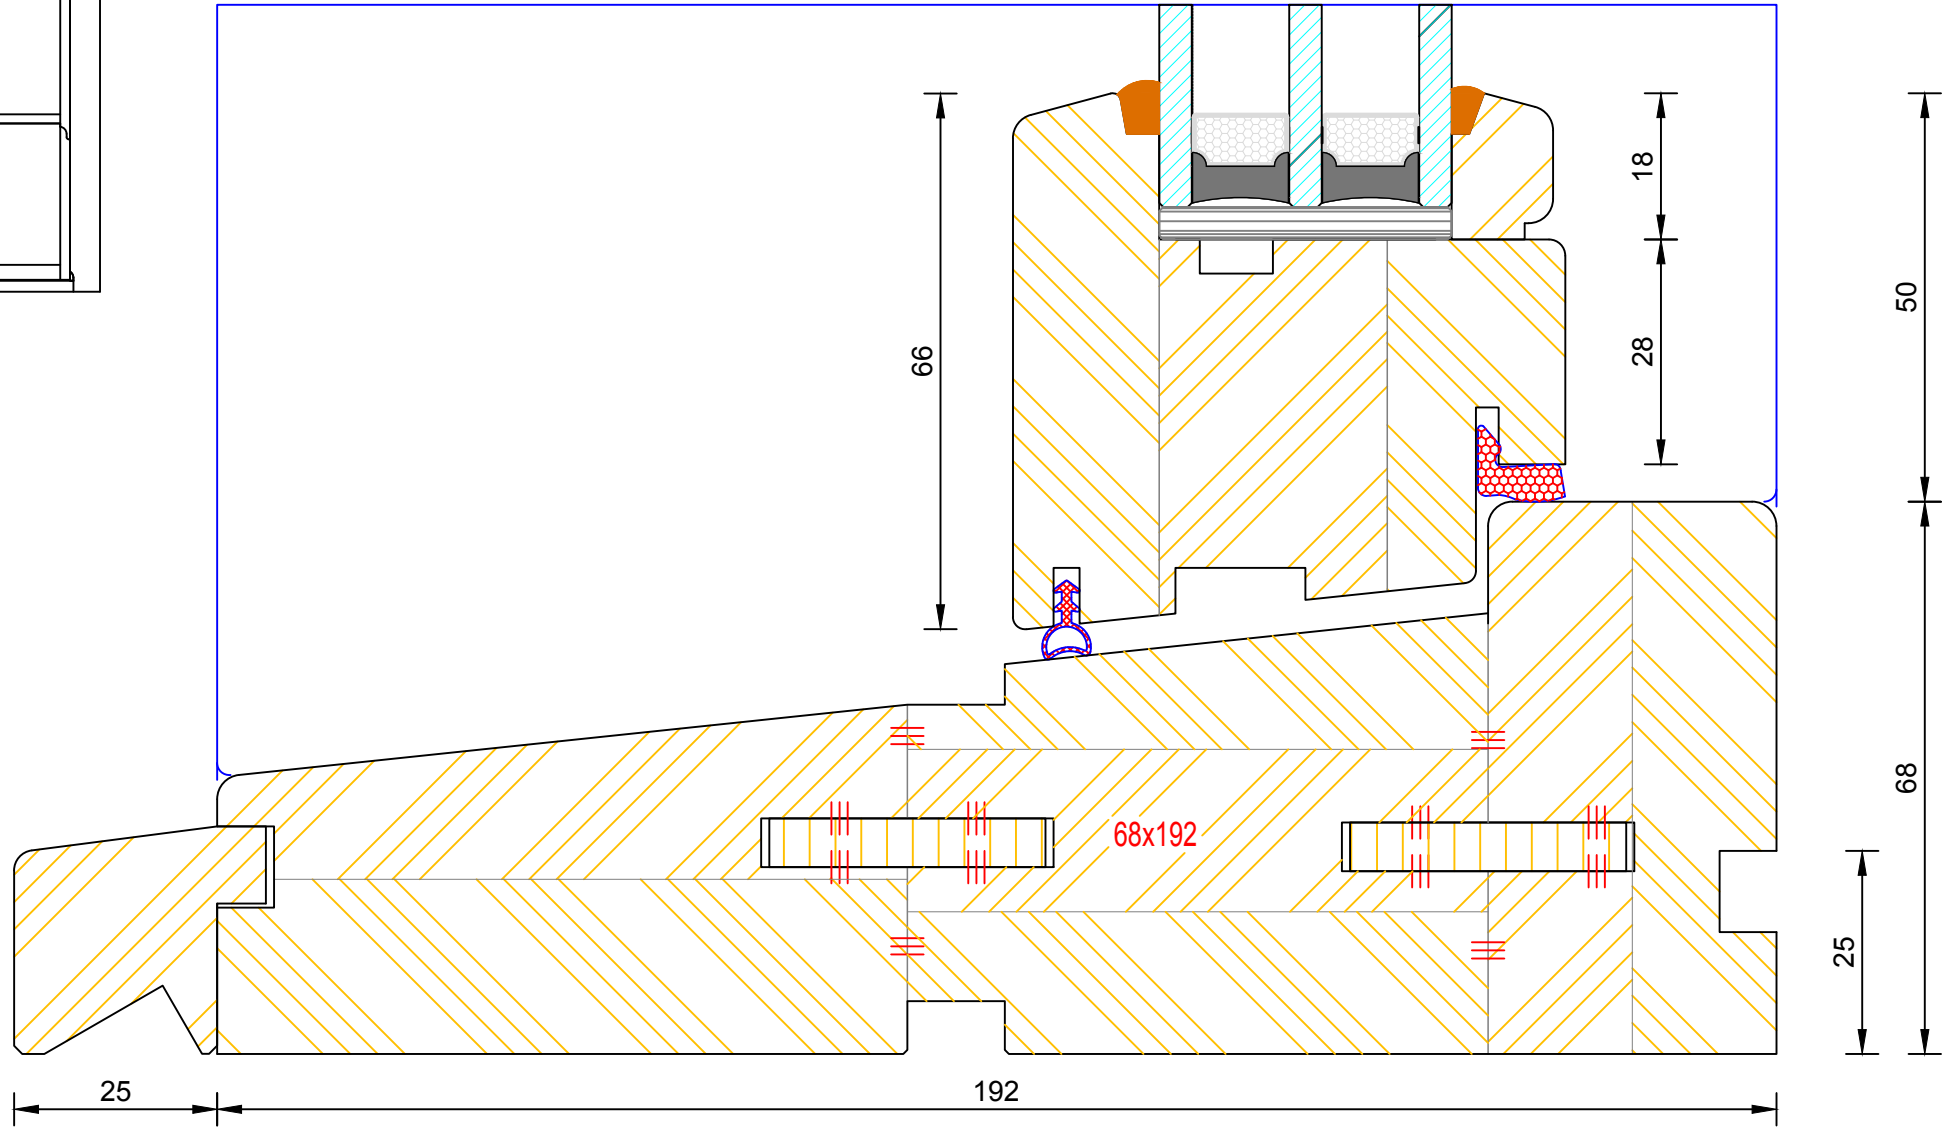

**Contemporary Sling Sash Cords & Weights**  
Triple Glazed - Cill Extension Options

DIMENSIONS	PLOT SIZE	SCALE	DATE	REV	DWG NO.
MM	A4	1:1	25.09.2019	B	<b>0518</b>

Please consider the environment before printing

**Contemporary Lipped Casement Window**  
Triple Glazed - Head Section (With Vent)

DIMENSIONS	PLOT SIZE	SCALE	DATE	REV	DWG NO.
MM	A4	1:1	04.05.2015	A	<b>0514</b>
Please consider the environment before printing					

**CILL EXTENSION** - available options:  
 25mm (217mm o/a) / 47mm (239mm o/a) /  
 62mm (254mm o/a) / 87mm (279mm o/a) /  
 100mm (292mm o/a) / 114mm (306mm o/a) /  
 140mm (332mm o/a)

Contemporary Sliding Sash Cords & Weights  
Triple Glazed - Frame & Sash Jamb (Standard)

DIMENSIONS	PLOT SIZE	SCALE	DATE	REV	DWG NO.
MM	A3	1:1	04.05.2015	A	0517

Please consider the environment before printing