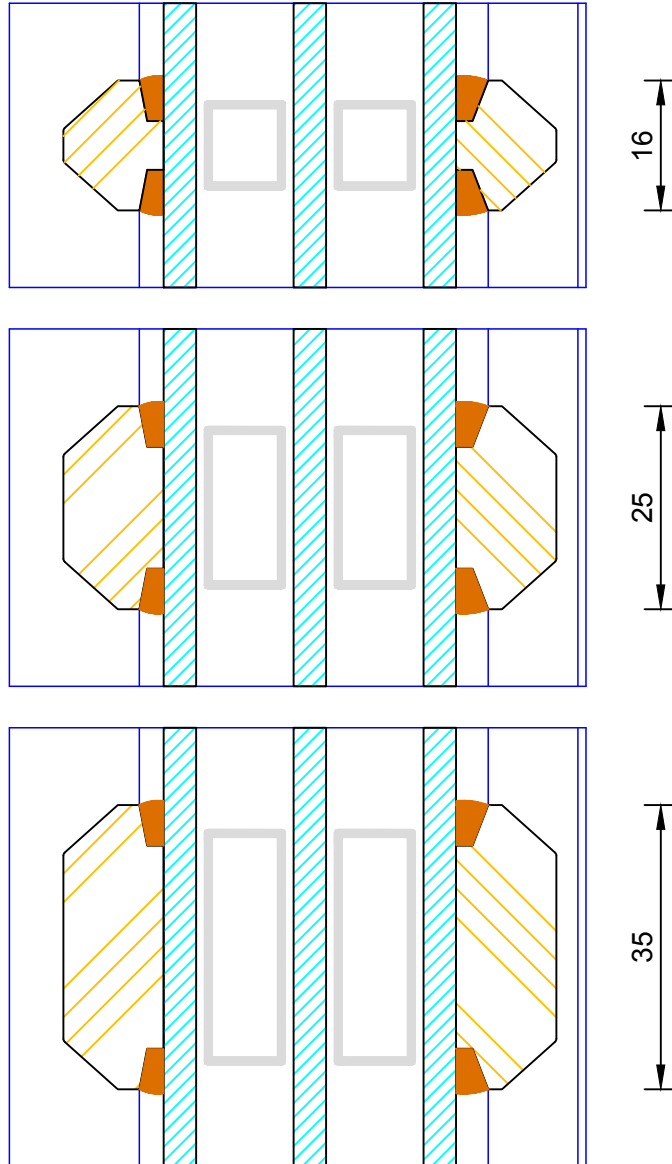

**Contemporary Sling Sash Cords & Weights**  
Triple Glazed - Cill Extension Options

DIMENSIONS	PLOT SIZE	SCALE	DATE	REV	DWG NO.
MM	A4	1:1	25.09.2019	B	<b>0518</b>

Please consider the environment before printing

**Contemporary Lipped Casement Window**  
Triple Glazed - Head Section (With Vent)

DIMENSIONS	PLOT SIZE	SCALE	DATE	REV	DWG NO.
MM	A4	1:1	04.05.2015	A	<b>0514</b>
Please consider the environment before printing					

**CILL EXTENSION** - available options:  
 25mm (217mm o/a) / 47mm (239mm o/a) /  
 62mm (254mm o/a) / 87mm (279mm o/a) /  
 100mm (292mm o/a) / 114mm (306mm o/a) /  
 140mm (332mm o/a)

Contemporary Sliding Sash Cords & Weights  
Triple Glazed - Frame & Sash Jamb (Standard)

DIMENSIONS	PLOT SIZE	SCALE	DATE	REV	DWG NO.
MM	A3	1:1	04.05.2015	A	0517

Please consider the environment before printing