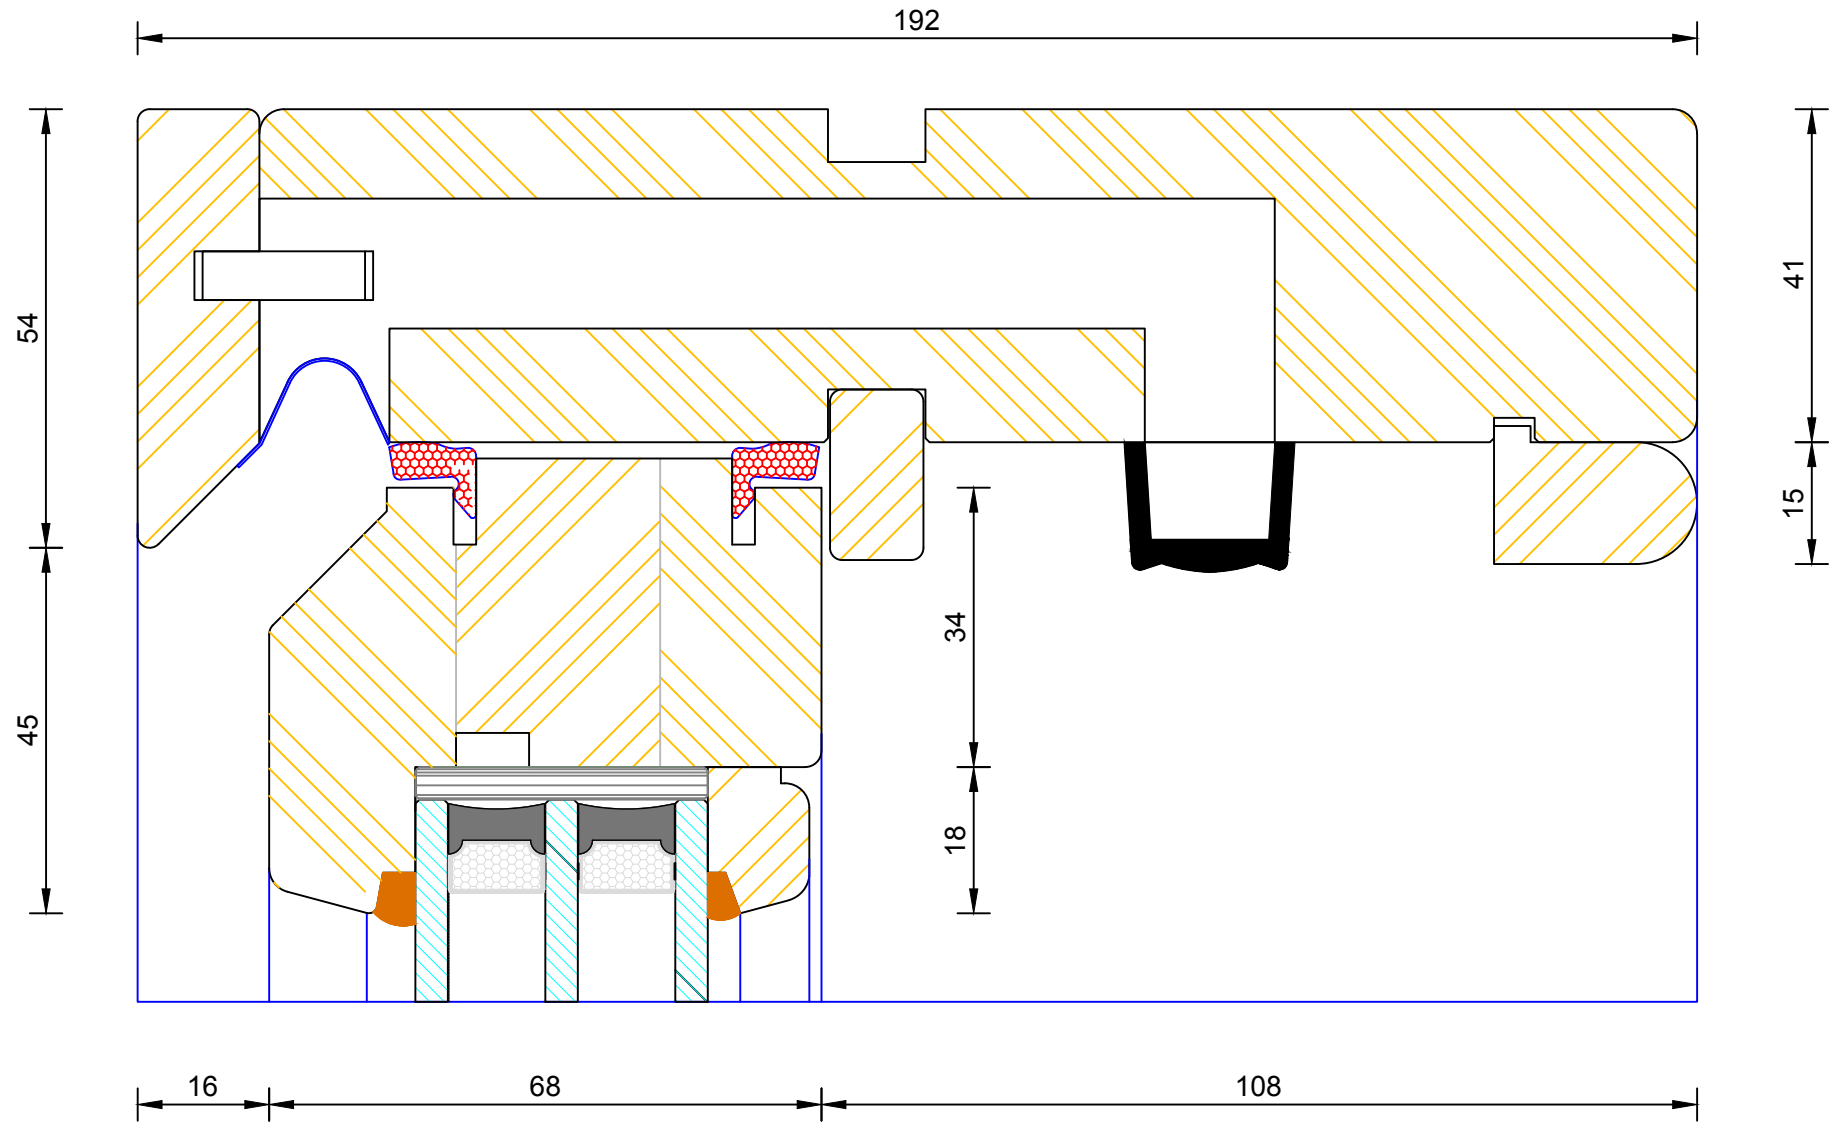

**Contemporary Sling Sash Cords & Weights**  
Triple Glazed - Cill Extension Options

DIMENSIONS	PLOT SIZE	SCALE	DATE	REV	DWG NO.
MM	A4	1:1	25.09.2019	B	<b>0518</b>

Please consider the environment before printing

**Contemporary Lipped Casement Window**  
Triple Glazed - Head Section (With Vent)

DIMENSIONS	PLOT SIZE	SCALE	DATE	REV	DWG NO.
MM	A4	1:1	04.05.2015	A	<b>0514</b>
Please consider the environment before printing					

**Contemporary Lipped Casement Window**  
Triple Glazed - Frame & Sash Cill

DIMENSIONS	PLOT SIZE	SCALE	DATE	REV	DWG NO.
MM	A4	1:1	04.05.2015	A	<b>0515</b>
Please consider the environment before printing					

**CILL EXTENSION** - available options:  
 25mm (217mm o/a) / 47mm (239mm o/a) /  
 62mm (254mm o/a) / 87mm (279mm o/a) /  
 100mm (292mm o/a) / 114mm (306mm o/a) /  
 140mm (332mm o/a)

Contemporary Sliding Sash Cords & Weights  
Triple Glazed - Frame & Sash Jamb (Standard)