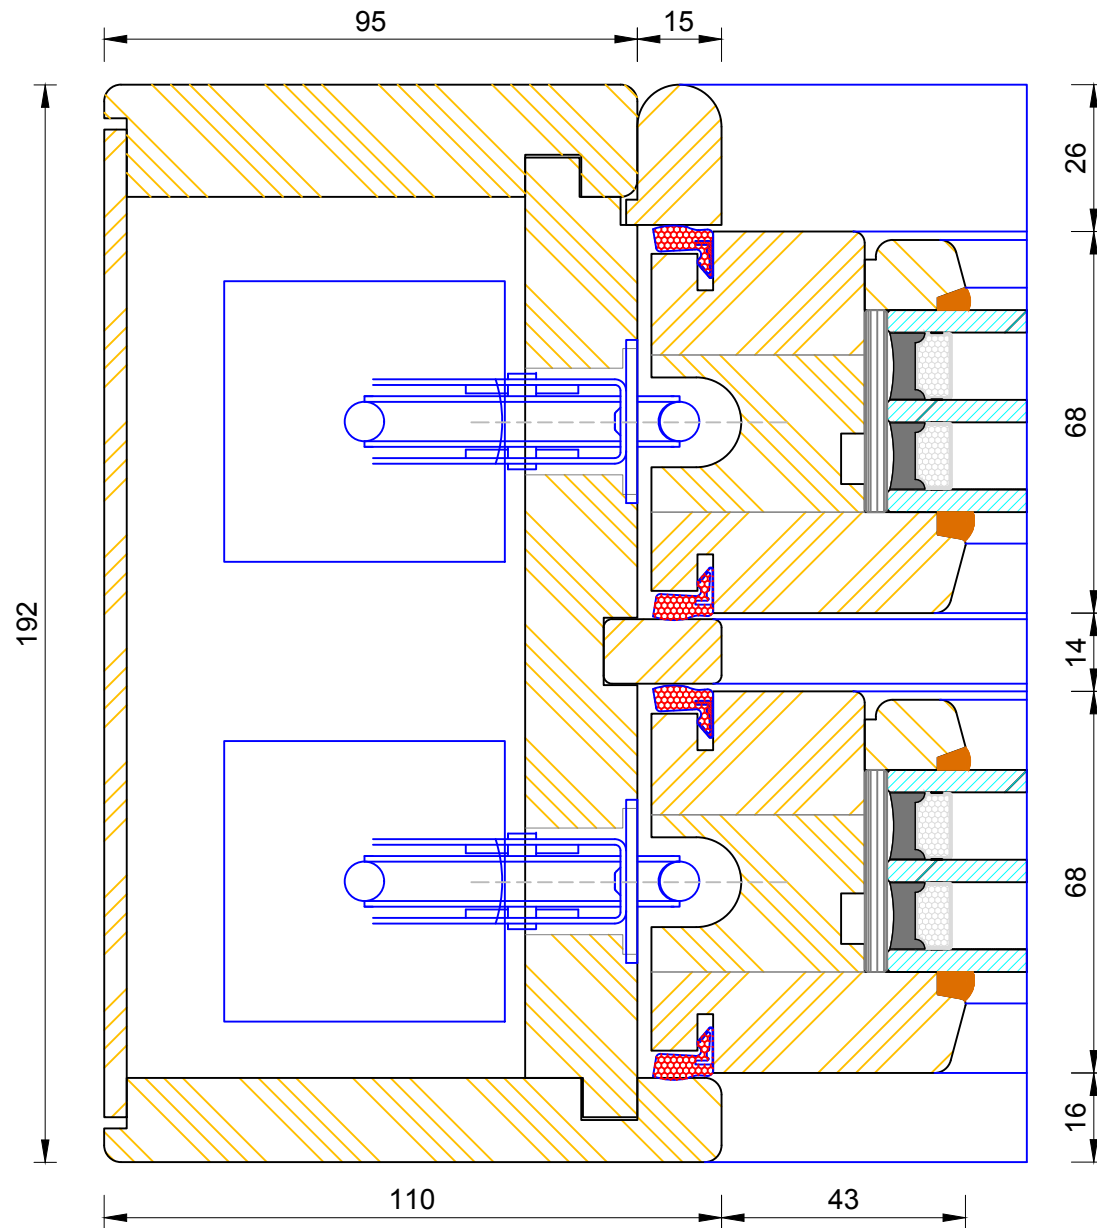

**Contemporary Lipped Casement Window**  
Triple Glazed - Head Section (With Vent)

DIMENSIONS	PLOT SIZE	SCALE	DATE	REV	DWG NO.
MM	A4	1:1	04.05.2015	A	<b>0514</b>
Please consider the environment before printing					

**Contemporary Lipped Casement Window**  
Triple Glazed - Frame & Sash Cill

DIMENSIONS	PLOT SIZE	SCALE	DATE	REV	DWG NO.
MM	A4	1:1	04.05.2015	A	<b>0515</b>
Please consider the environment before printing					

**CILL EXTENSION** - available options:  
 25mm (217mm o/a) / 47mm (239mm o/a) /  
 62mm (254mm o/a) / 87mm (279mm o/a) /  
 100mm (292mm o/a) / 114mm (306mm o/a) /  
 140mm (332mm o/a)

Contemporary Sliding Sash Cords & Weights  
Triple Glazed - Frame & Sash Jamb (Standard)

DIMENSIONS	PLOT SIZE	SCALE	DATE	REV	DWG NO.
MM	A3	1:1	04.05.2015	A	0517

Please consider the environment before printing