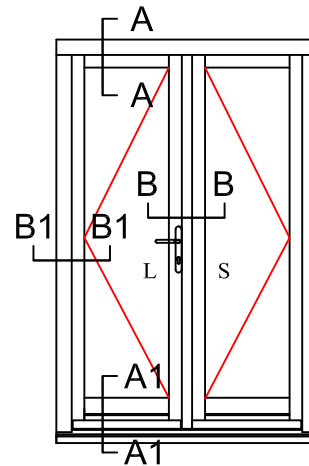

Note: Flying mullion detail used as standard on doors <2300mm high unless otherwise specified. For full sectional details please refer to our standard double glazed sections

Typical sections showing acoustic glass - 8.8Aku/12ar/4ESGT (39 dB)
For full sectional details please refer to our standard double glazed sections

Contemporary Open Out Flush French Door Frame & Leaf Sections - Acoustic Rating 38dB

DIMENSIONS	PLOT SIZE	SCALE	DATE	REV	DWG NO.
MM	A2	1:1	25.10.2016	A	0780
Please consider the environment before printing					

Note: Flying mullion detail used as standard on doors <2300mm high unless otherwise specified. For full sectional details please refer to our standard double glazed sections

Typical sections showing acoustic glass - 8.8Aku/16ar/6ESGT (**42 dB**)
For full sectional details please refer to our standard double glazed sections

Contemporary Open Out Flush French Door Frame & Leaf Sections - Acoustic Rating **41dB**

DIMENSIONS	PLOT SIZE	SCALE	DATE	REV	DWG NO.
MM	A2	1:1	25.10.2016	A	0781
Please consider the environment before printing					