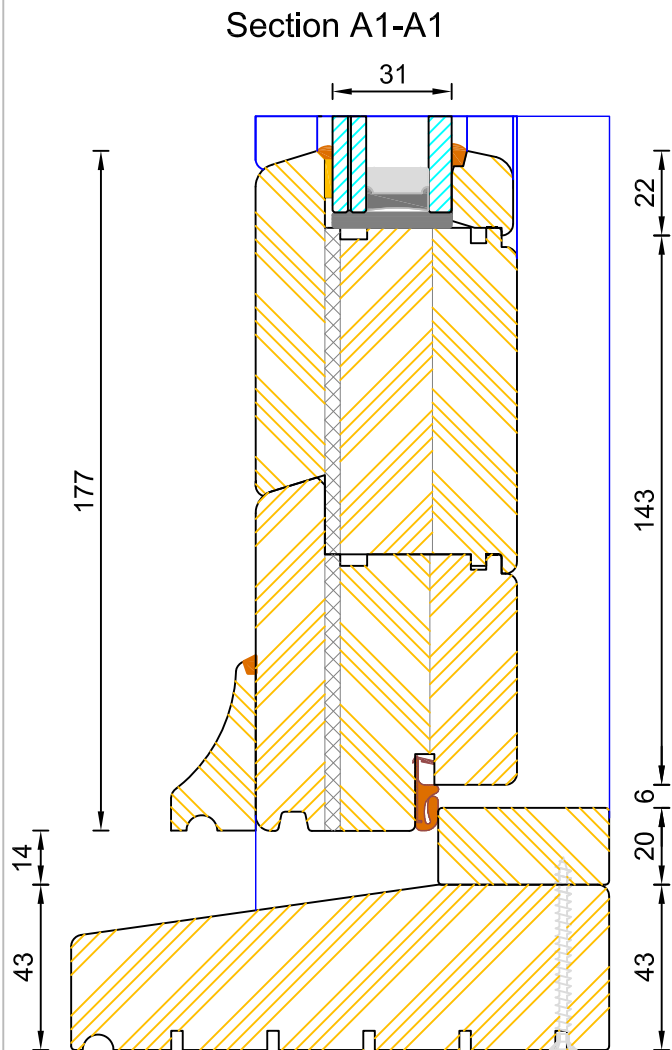

Note: Flying mullion detail used as standard on doors <2300mm high unless otherwise specified. For full sectional details please refer to our standard double glazed sections

Typical sections showing acoustic glass - 8.8Aku/12ar/4ESGT (39 dB)
For full sectional details please refer to our standard double glazed sections

Contemporary Open Out Flush French Door Frame & Leaf Sections - Acoustic Rating 38dB

DIMENSIONS	PLOT SIZE	SCALE	DATE	REV	DWG NO.
MM	A2	1:1	25.10.2016	A	0780
Please consider the environment before printing					

Note: Flying mullion detail used as standard on doors <2300mm high unless otherwise specified. For full sectional details please refer to our standard double glazed sections

Typical sections showing acoustic glass - 8.8Aku/16ar/6ESGT (**42 dB**)
For full sectional details please refer to our standard double glazed sections

Contemporary Open Out Flush French Door Frame & Leaf Sections - Acoustic Rating **41dB**

DIMENSIONS	PLOT SIZE	SCALE	DATE	REV	DWG NO.
MM	A2	1:1	25.10.2016	A	0781
Please consider the environment before printing					