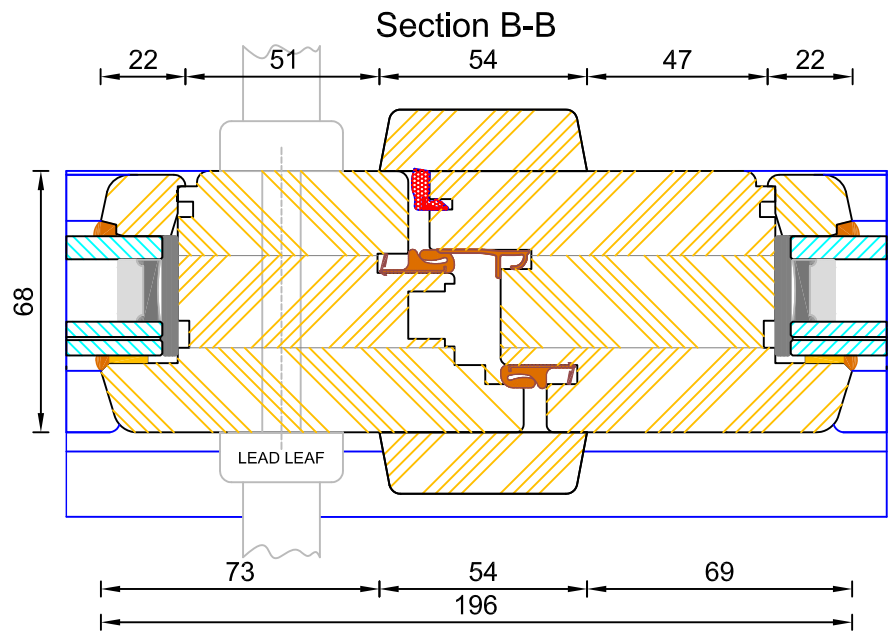

Note: Flying mullion detail used as standard on doors <2300mm high unless otherwise specified. For full sectional details please refer to our standard double glazed sections

Typical sections showing acoustic glass - 8.8Aku/12ar/4ESGT (39 dB)
For full sectional details please refer to our standard double glazed sections

Contemporary Open Out Flush French Door Frame & Leaf Sections - Acoustic Rating 38dB

DIMENSIONS	PLOT SIZE	SCALE	DATE	REV	DWG NO.
MM	A2	1:1	25.10.2016	A	0780
Please consider the environment before printing					

Note: Flying mullion detail used as standard on doors <2300mm high unless otherwise specified. For full sectional details please refer to our standard double glazed sections

Typical sections showing acoustic glass - 8.8Aku/16ar/6ESGT (**42 dB**)
For full sectional details please refer to our standard double glazed sections

Contemporary Open Out Flush French Door Frame & Leaf Sections - Acoustic Rating **41dB**

DIMENSIONS	PLOT SIZE	SCALE	DATE	REV	DWG NO.
MM	A2	1:1	25.10.2016	A	0781
Please consider the environment before printing					