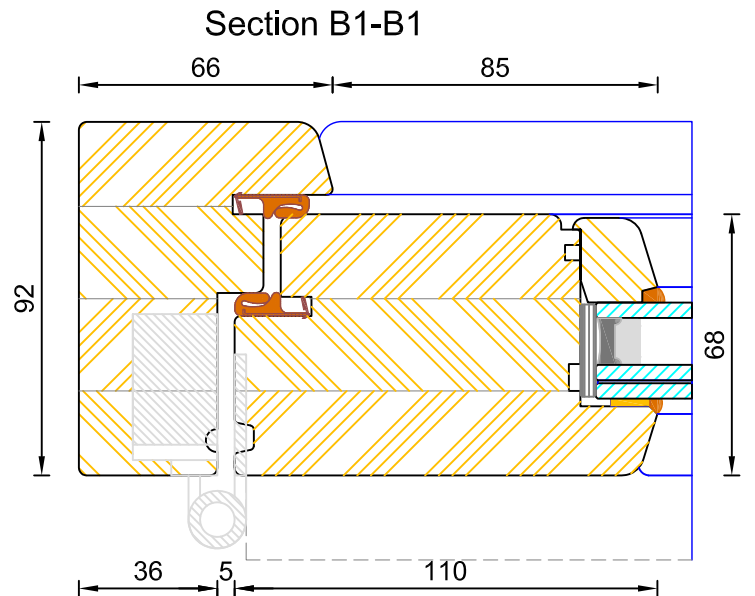

Note: Flying mullion detail used as standard on doors <2300mm high unless otherwise specified. For full sectional details please refer to our standard double glazed sections

Typical sections showing acoustic glass - 8.8Aku/12ar/4ESGT (39 dB)
For full sectional details please refer to our standard double glazed sections

Contemporary Open Out Flush French Door Frame & Leaf Sections - Acoustic Rating 38dB

DIMENSIONS	PLOT SIZE	SCALE	DATE	REV	DWG NO.
MM	A2	1:1	25.10.2016	A	0780
Please consider the environment before printing					

Note: Flying mullion detail used as standard on doors <2300mm high unless otherwise specified. For full sectional details please refer to our standard double glazed sections

Typical sections showing acoustic glass - 8.8Aku/16ar/6ESGT (**42 dB**)
For full sectional details please refer to our standard double glazed sections

Contemporary Open Out Flush French Door Frame & Leaf Sections - Acoustic Rating **41dB**

DIMENSIONS	PLOT SIZE	SCALE	DATE	REV	DWG NO.
MM	A2	1:1	25.10.2016	A	0781
Please consider the environment before printing					