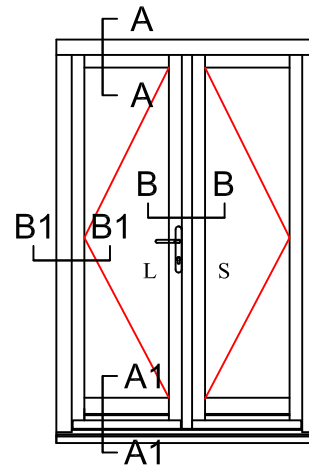

Note: Flying mullion detail used as standard on doors <2300mm high unless otherwise specified. For full sectional details please refer to our standard double glazed sections

Typical sections showing acoustic glass - 8.8Aku/12ar/4ESGT (39 dB)
For full sectional details please refer to our standard double glazed sections

Contemporary Open Out Flush French Door Frame & Leaf Sections - Acoustic Rating 38dB

DIMENSIONS	PLOT SIZE	SCALE	DATE	REV	DWG NO.
MM	A2	1:1	25.10.2016	A	0780
Please consider the environment before printing					

Note: Flying mullion detail used as standard on doors <2300mm high unless otherwise specified. For full sectional details please refer to our standard double glazed sections

Typical sections showing acoustic glass - 8.8Aku/16ar/6ESGT (**42 dB**)
For full sectional details please refer to our standard double glazed sections

Contemporary Open Out Flush French Door Frame & Leaf Sections - Acoustic Rating **41dB**

DIMENSIONS	PLOT SIZE	SCALE	DATE	REV	DWG NO.
MM	A2	1:1	25.10.2016	A	0781
Please consider the environment before printing					