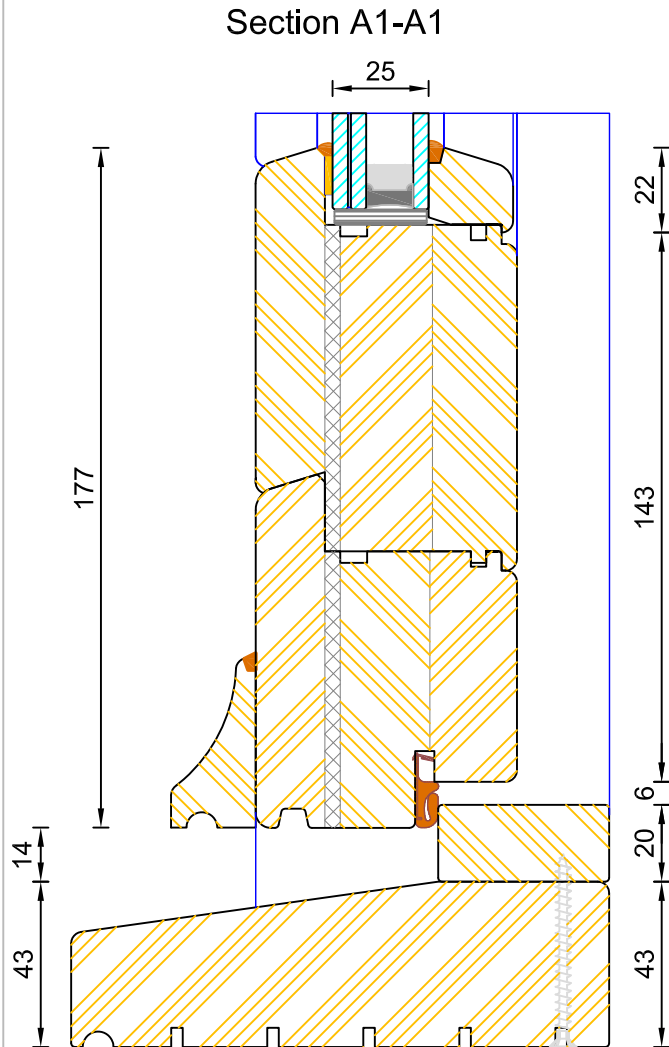

Note: Flying mullion detail used as standard on doors <2300mm high unless otherwise specified. For full sectional details please refer to our standard double glazed sections

Typical sections showing acoustic glass - 8.8Aku/12ar/4ESGT (39 dB)
For full sectional details please refer to our standard double glazed sections

Contemporary Open Out Flush French Door Frame & Leaf Sections - Acoustic Rating 38dB

DIMENSIONS	PLOT SIZE	SCALE	DATE	REV	DWG NO.
MM	A2	1:1	25.10.2016	A	0780
Please consider the environment before printing					

Note: Flying mullion detail used as standard on doors <2300mm high unless otherwise specified. For full sectional details please refer to our standard double glazed sections

Typical sections showing acoustic glass - 8.8Aku/16ar/6ESGT (**42 dB**)
For full sectional details please refer to our standard double glazed sections

Contemporary Open Out Flush French Door Frame & Leaf Sections - Acoustic Rating **41dB**

DIMENSIONS	PLOT SIZE	SCALE	DATE	REV	DWG NO.
MM	A2	1:1	25.10.2016	A	0781
Please consider the environment before printing					