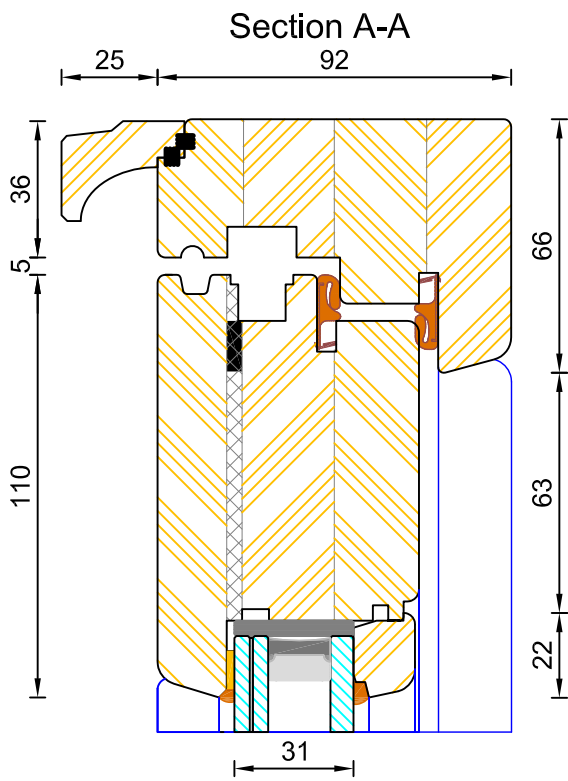

Note: Flying mullion detail used as standard on doors <2300mm high unless otherwise specified. For full sectional details please refer to our standard double glazed sections

Typical sections showing acoustic glass - 8.8Aku/12ar/4ESGT (39 dB)
For full sectional details please refer to our standard double glazed sections

Contemporary Open Out Flush French Door Frame & Leaf Sections - Acoustic Rating 38dB

DIMENSIONS	PLOT SIZE	SCALE	DATE	REV	DWG NO.
MM	A2	1:1	25.10.2016	A	0780
Please consider the environment before printing					

Note: Flying mullion detail used as standard on doors <2300mm high unless otherwise specified. For full sectional details please refer to our standard double glazed sections

Typical sections showing acoustic glass - 8.8Aku/16ar/6ESGT (**42 dB**)
For full sectional details please refer to our standard double glazed sections

Contemporary Open Out Flush French Door Frame & Leaf Sections - Acoustic Rating **41dB**

DIMENSIONS	PLOT SIZE	SCALE	DATE	REV	DWG NO.
MM	A2	1:1	25.10.2016	A	0781
Please consider the environment before printing					