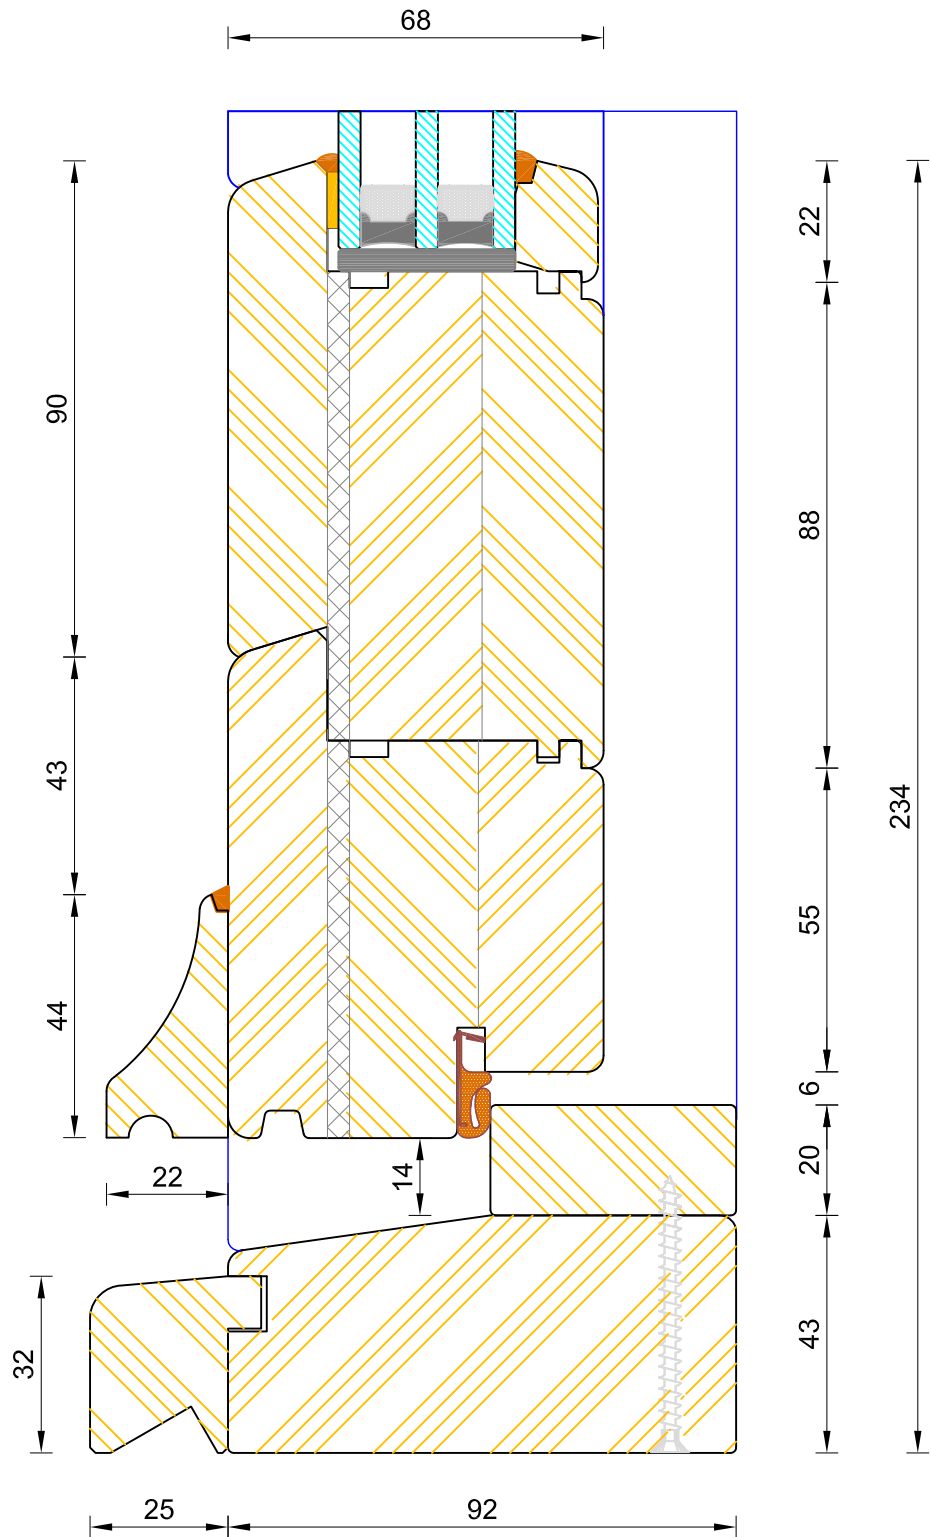

DIMENSIONS	PLOT SIZE	SCALE	DATE	REV	DWG NO.
MM	A4	1:1	08.12.2010	A	<b>0754</b>

Please consider the environment before printing

Note: Used as standard on doors >2301mm high

**Contemporary Open Out Flush French Door**  
**Triple Glazed - Standard Thresh (140x43mm)**

DIMENSIONS	PLOT SIZE	SCALE	DATE	REV	DWG NO.
MM	A3	1:1	08.12.2010	A	<b>0757</b>

Please consider the environment before printing

CILL EXTENSION - available options: 25mm (117mm o/a) / 47mm (139mm o/a) / 62mm (154mm o/a) / 87mm (179mm o/a) / 114mm (206mm o/a) / 125mm (217mm o/a) / 140mm (232mm o/a)

**Contemporary Open Out Flush French Door**  
**Triple Glazed - Mid Rail (110mm)**

DIMENSIONS	PLOT SIZE	SCALE	DATE	REV	DWG NO.
MM	A4	1:1	08.12.2010	A	<b>0760</b>

Please consider the environment before printing