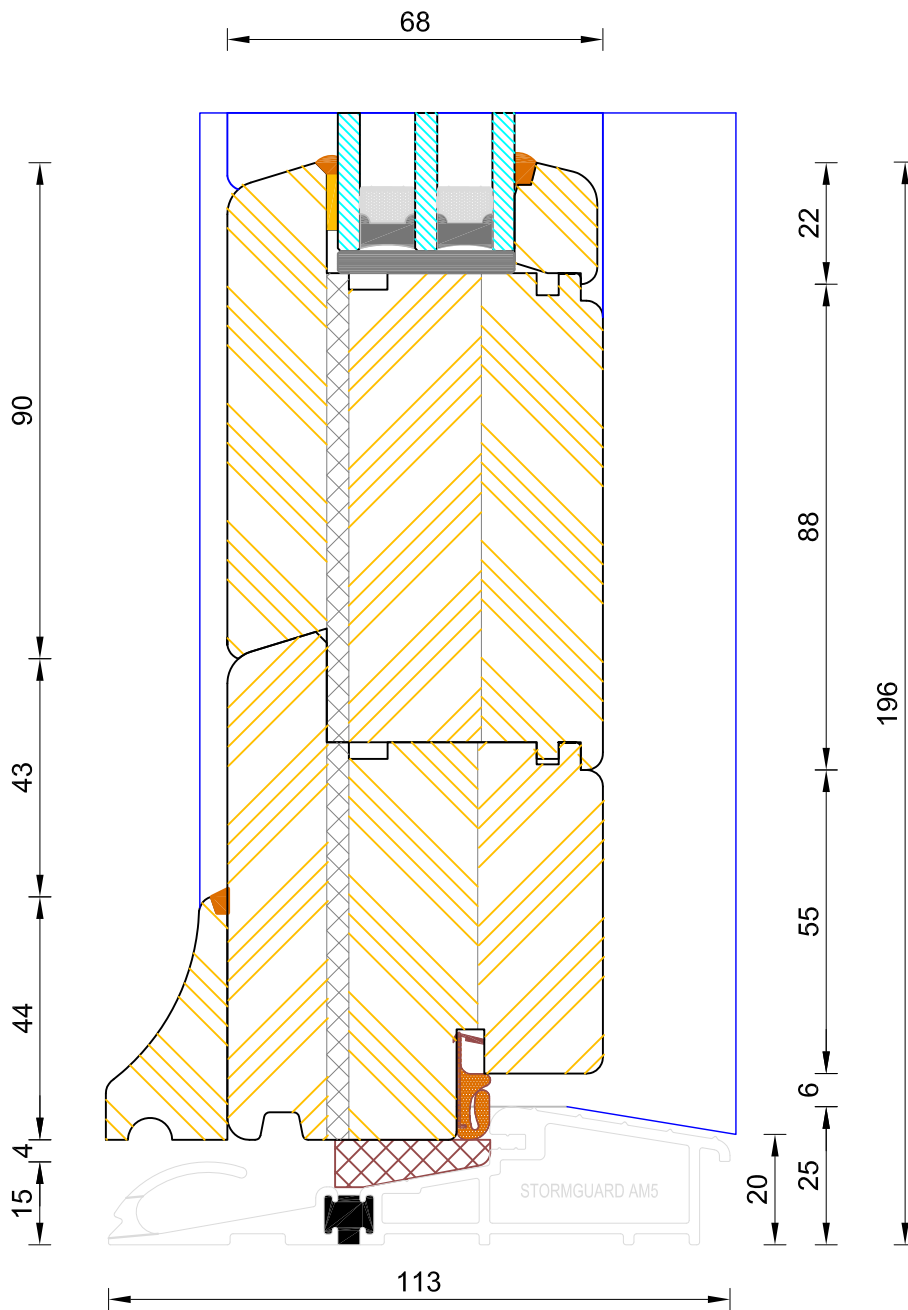

Note: Used as standard on doors >2301mm high

**Contemporary Open Out Flush French Door**  
**Triple Glazed - Standard Thresh (140x43mm)**

DIMENSIONS	PLOT SIZE	SCALE	DATE	REV	DWG NO.
MM	A3	1:1	08.12.2010	A	<b>0757</b>

### Contemporary Open Out Flush French Door Triple Glazed - Coupling Thresh

DIMENSIONS	PLOT SIZE	SCALE	DATE	REV	DWG NO.
MM	A3	1:1	08.12.2010	A	<b>0758</b>

Please consider the environment before printing

## Contemporary Open Out Flush French Door Triple Glazed - Mobility Thresh

DIMENSIONS	PLOT SIZE	SCALE	DATE	REV	DWG NO.
MM	A3	1:1	08.12.2010	A	<b>0759</b>
Please consider the environment before printing					

**Contemporary Open Out Flush French Door**  
**Triple Glazed - Mid Rail (110mm)**

DIMENSIONS	PLOT SIZE	SCALE	DATE	REV	DWG NO.
MM	A4	1:1	08.12.2010	A	<b>0760</b>

Please consider the environment before printing