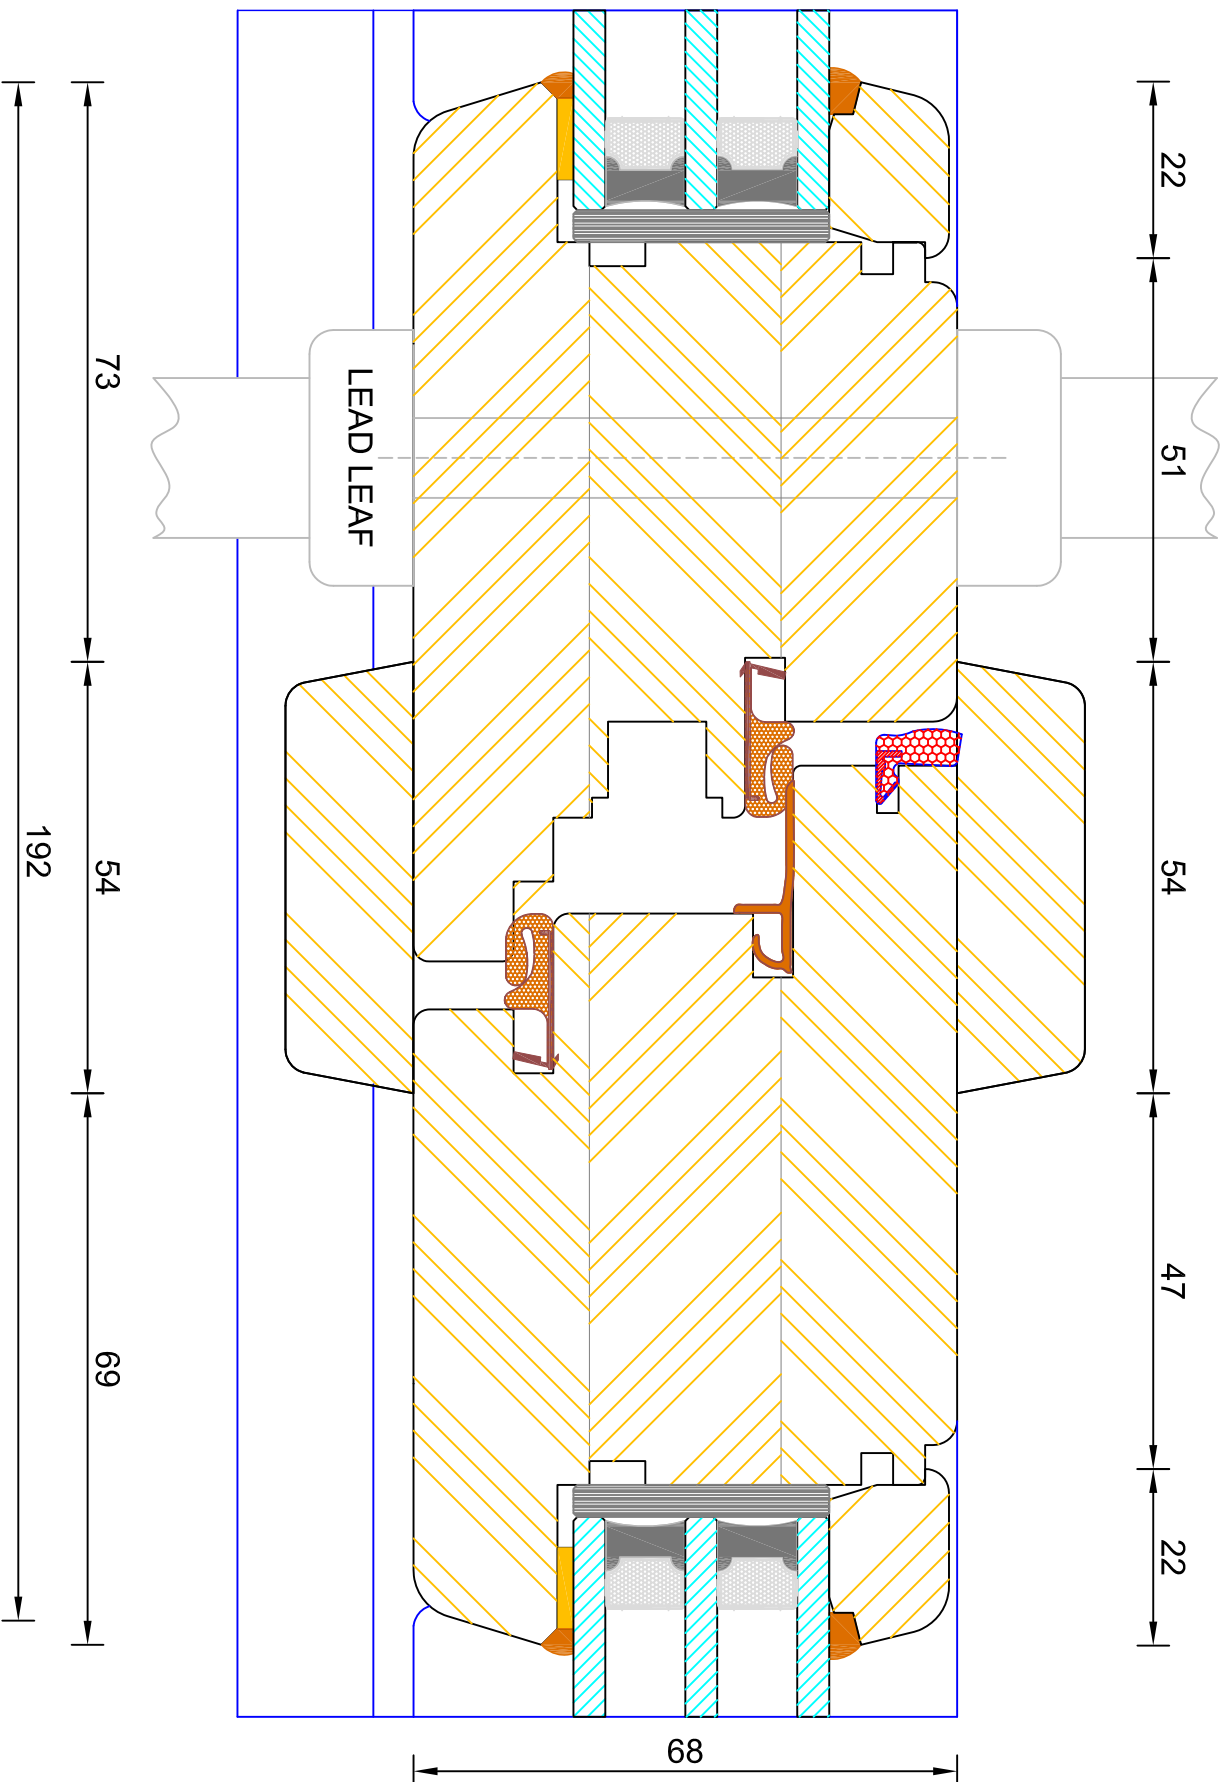

**Contemporary Open Out Flush French Door**  
Triple Glazed - Bar Options

DIMENSIONS	PLOT SIZE	SCALE	DATE	REV	DWG NO.
MM	A4	1:1	08.12.2010	A	<b>0752</b>

Please consider the environment before printing

**Contemporary Open Out Flush French Door**  
**Triple Glazed - Frame & Leaf Head**

DIMENSIONS	PLOT SIZE	SCALE	DATE	REV	DWG NO.
MM	A4	1:1	08.12.2010	A	<b>0754</b>

Please consider the environment before printing

Note: Used as standard on doors >2301mm high

**Contemporary Open Out Flush French Door**  
**Triple Glazed - Standard Thresh (140x43mm)**

DIMENSIONS	PLOT SIZE	SCALE	DATE	REV	DWG NO.
MM	A3	1:1	08.12.2010	A	<b>0757</b>

**Contemporary Open Out Flush French Door**  
**Triple Glazed - Mid Rail (110mm)**

DIMENSIONS	PLOT SIZE	SCALE	DATE	REV	DWG NO.
MM	A4	1:1	08.12.2010	A	<b>0760</b>

Please consider the environment before printing