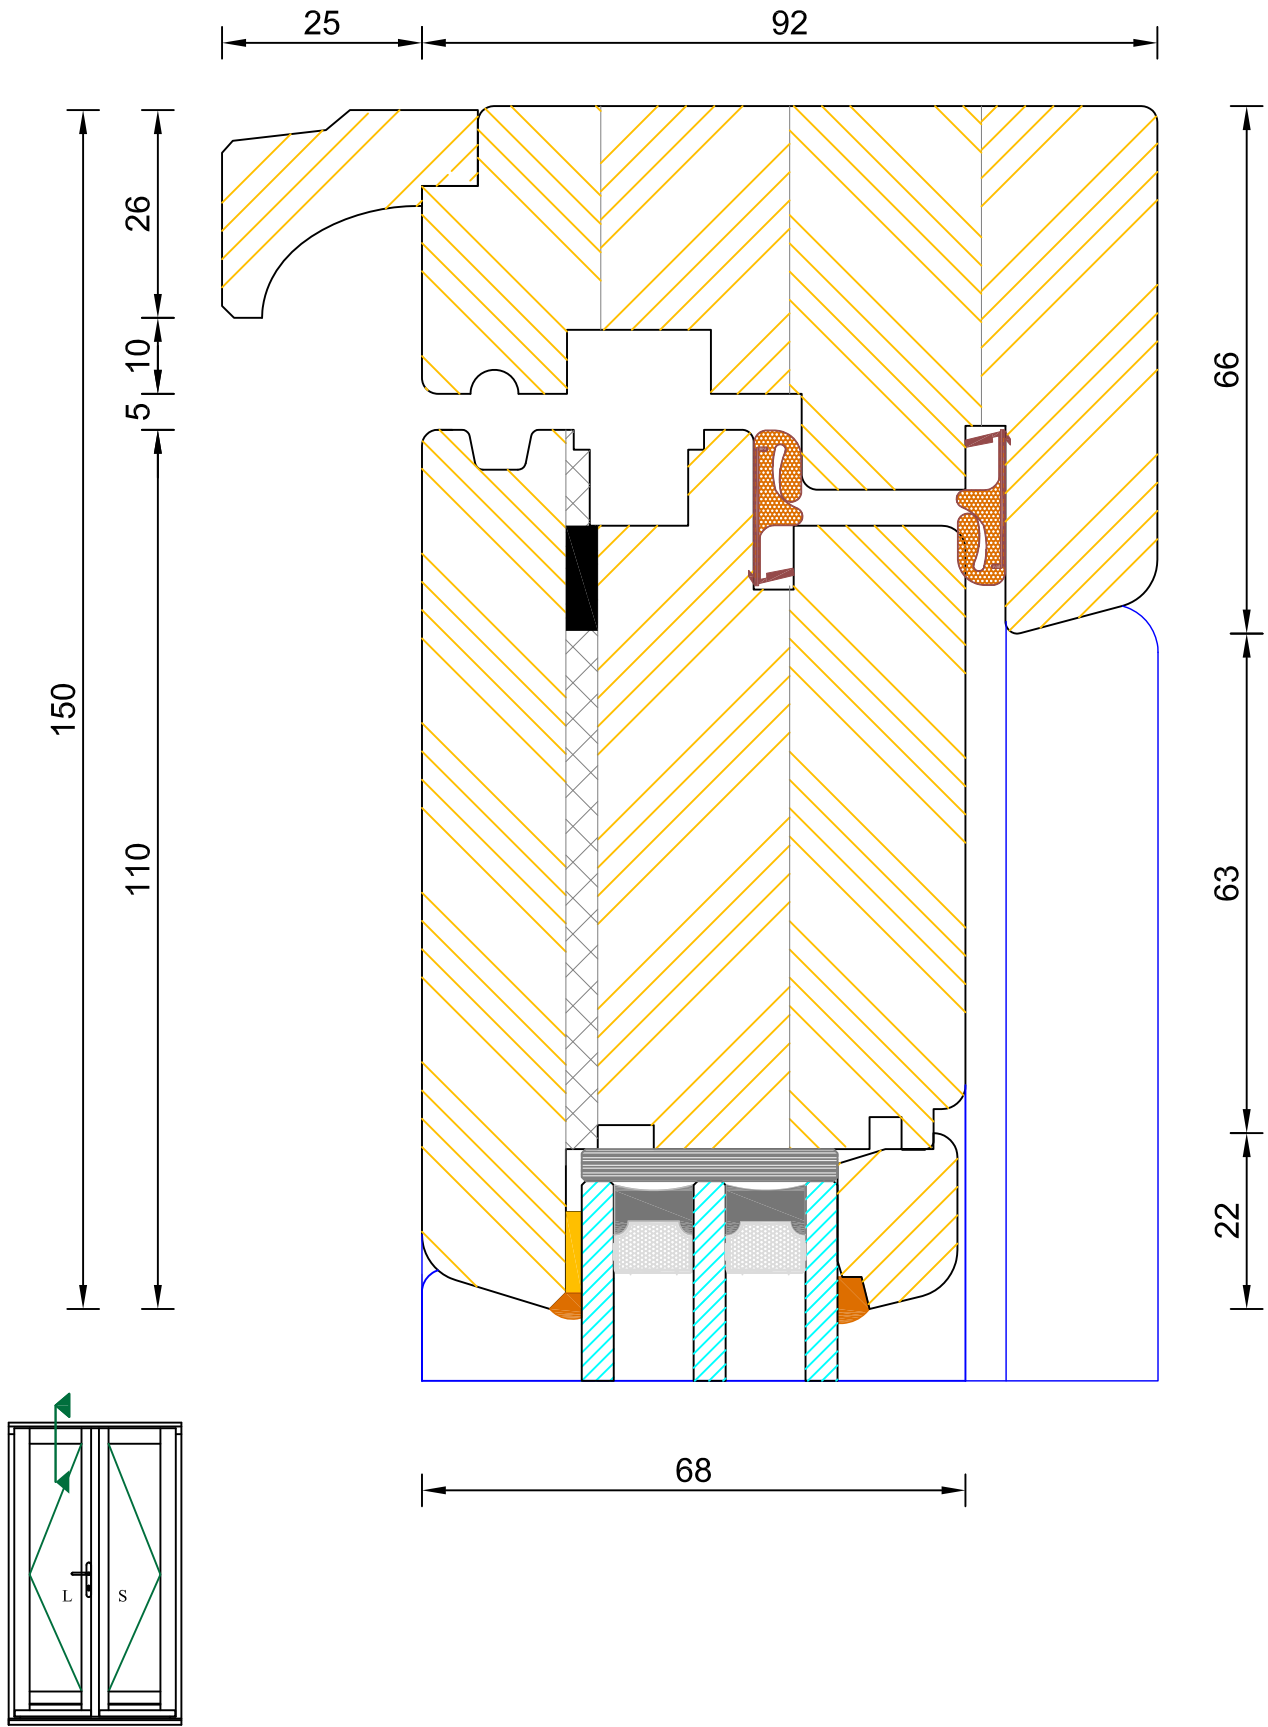

16

25

35

60 (varies min 60 / max 110mm)

22

16

22

68

**Contemporary Open Out Flush French Door**  
Triple Glazed - Bar Options

DIMENSIONS	PLOT SIZE	SCALE	DATE	REV	DWG NO.
MM	A4	1:1	08.12.2010	A	<b>0752</b>

Please consider the environment before printing

**Contemporary Open Out Flush French Door**  
**Triple Glazed - Frame & Leaf Head**

DIMENSIONS	PLOT SIZE	SCALE	DATE	REV	DWG NO.
MM	A4	1:1	08.12.2010	A	<b>0753</b>

Please consider the environment before printing

Note: Hinge colour available in Stainless Steel only.

**Contemporary Open Out Flush French Door**  
Triple Glazed - Frame & Leaf Jamb (Hinge Side)

DIMENSIONS	PLOT SIZE	SCALE	DATE	REV	DWG NO.
MM	A4	1:1	08.12.2010	A	<b>0754</b>

Please consider the environment before printing