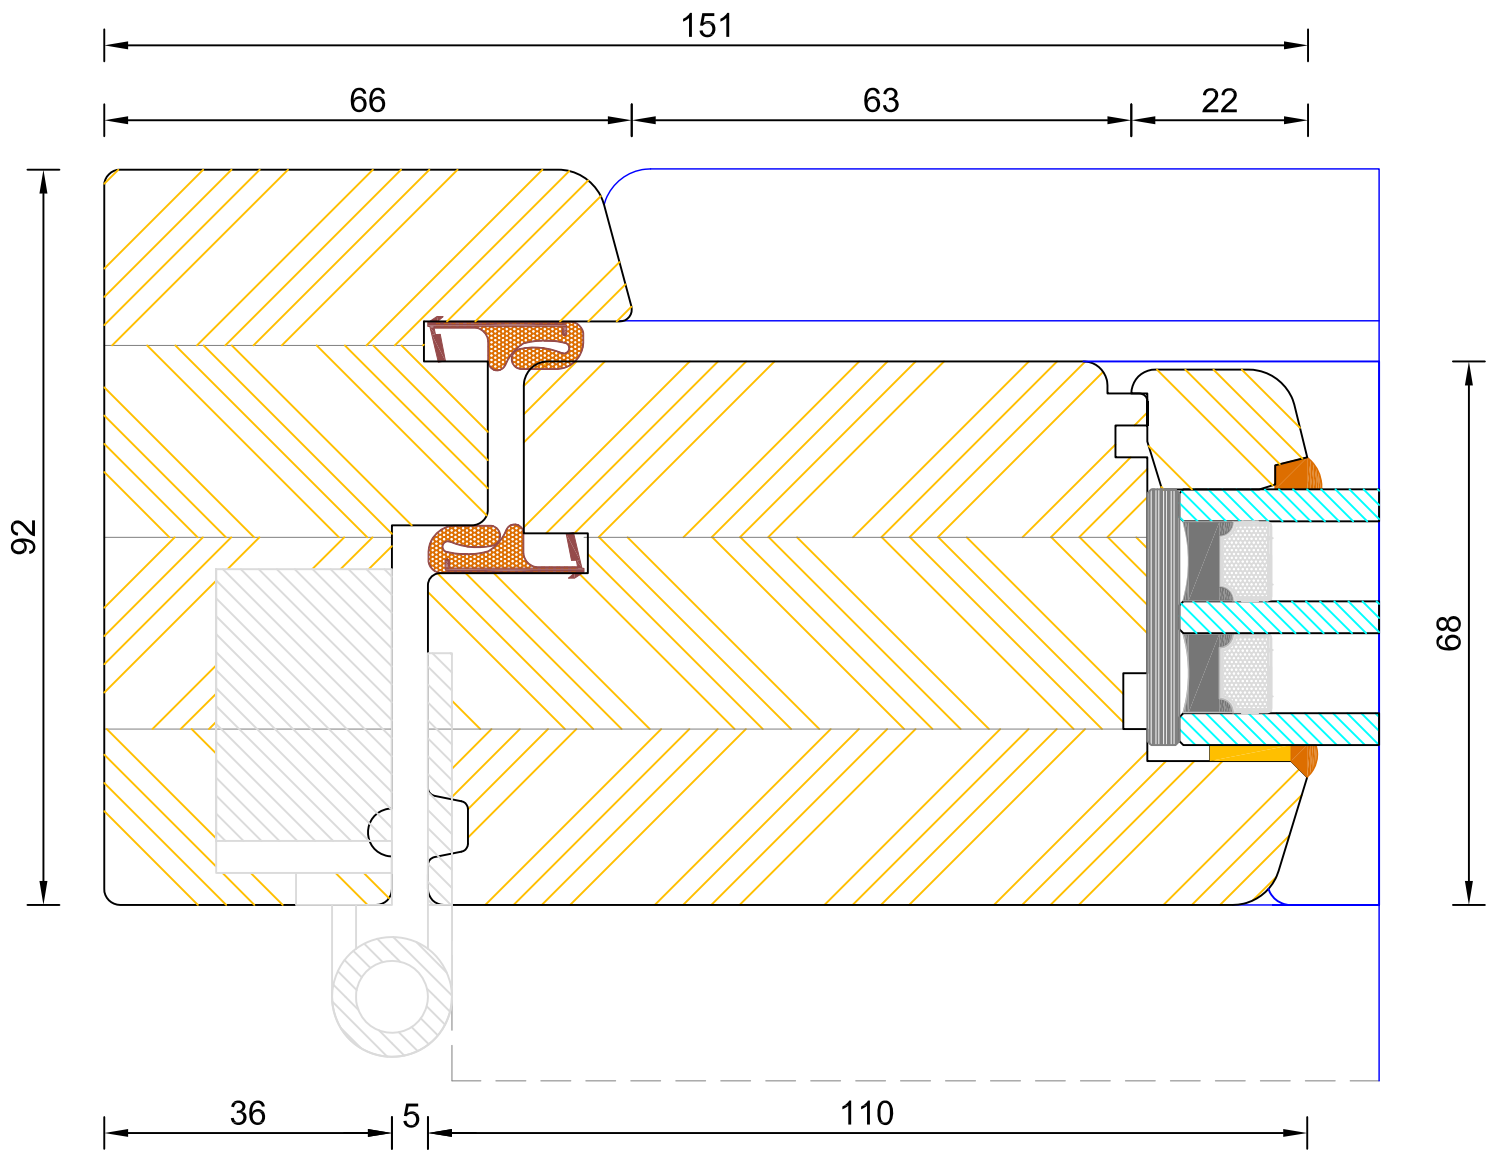

Note: Hinge colour available in Stainless Steel only.