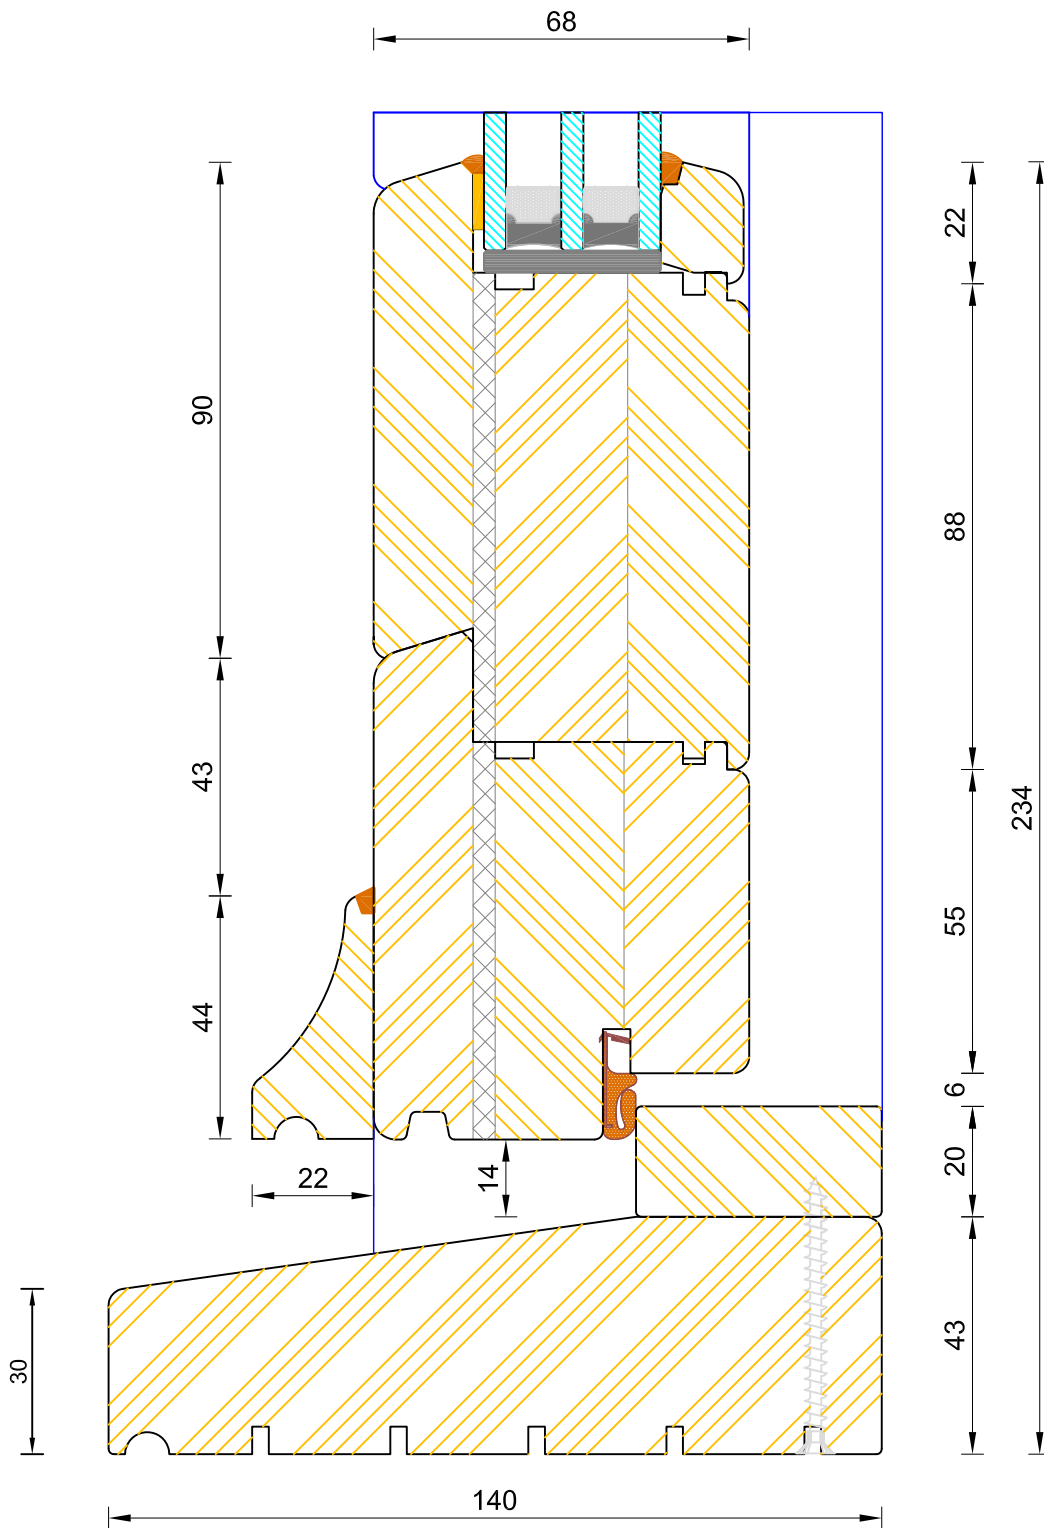

DIMENSIONS	PLOT SIZE	SCALE	DATE	REV	DWG NO.
MM	A4	1:1	08.12.2010	A	<b>0754</b>

Please consider the environment before printing

## Contemporary Open Out Flush French Door Triple Glazed - Flying Mullion (Single Handle)

DIMENSIONS	PLOT SIZE	SCALE	DATE	REV	DWG. NO.
MM	A4	1:1	27.01.2011	A	<b>0756</b>

Please consider the environment before printing

Note: Used as standard on doors >2301mm high

**Contemporary Open Out Flush French Door**  
**Triple Glazed - Standard Thresh (140x43mm)**

DIMENSIONS	PLOT SIZE	SCALE	DATE	REV	DWG NO.
MM	A3	1:1	08.12.2010	A	<b>0757</b>

**Contemporary Open Out Flush French Door**  
**Triple Glazed - Mid Rail (110mm)**

DIMENSIONS	PLOT SIZE	SCALE	DATE	REV	DWG NO.
MM	A4	1:1	08.12.2010	A	<b>0760</b>

Please consider the environment before printing