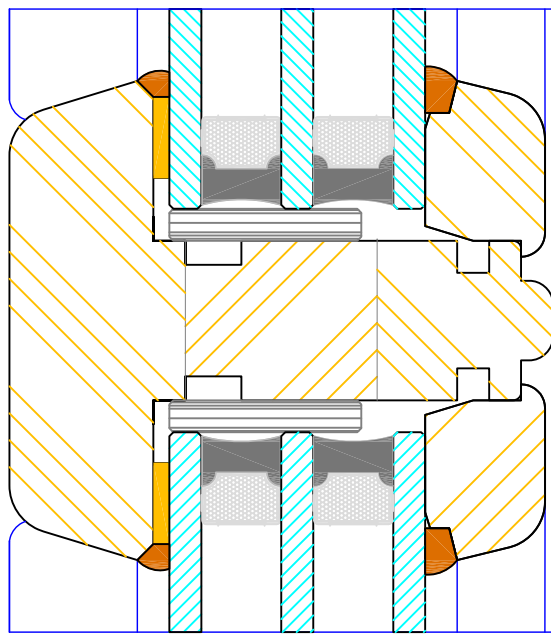

**Contemporary Open Out Flush French Door  
Triple Glazed - Cill Extension Options**

DIMENSIONS	PLOT SIZE	SCALE	DATE	REV	DWG NO.
MM	A4	1:1	25.09.2019	B	<b>0751</b>

Please consider the environment before printing

16

25

35

60 (varies min 60 / max 110mm)

22

16

22

68

**Contemporary Open Out Flush French Door**  
Triple Glazed - Bar Options

DIMENSIONS	PLOT SIZE	SCALE	DATE	REV	DWG NO.
MM	A4	1:1	08.12.2010	A	<b>0752</b>

Please consider the environment before printing

**Contemporary Open Out Flush French Door**  
**Triple Glazed - Frame & Leaf Head**

**Contemporary Open Out Flush French Door**  
**Triple Glazed - Mid Rail (110mm)**

DIMENSIONS	PLOT SIZE	SCALE	DATE	REV	DWG NO.
MM	A4	1:1	08.12.2010	A	<b>0760</b>

Please consider the environment before printing