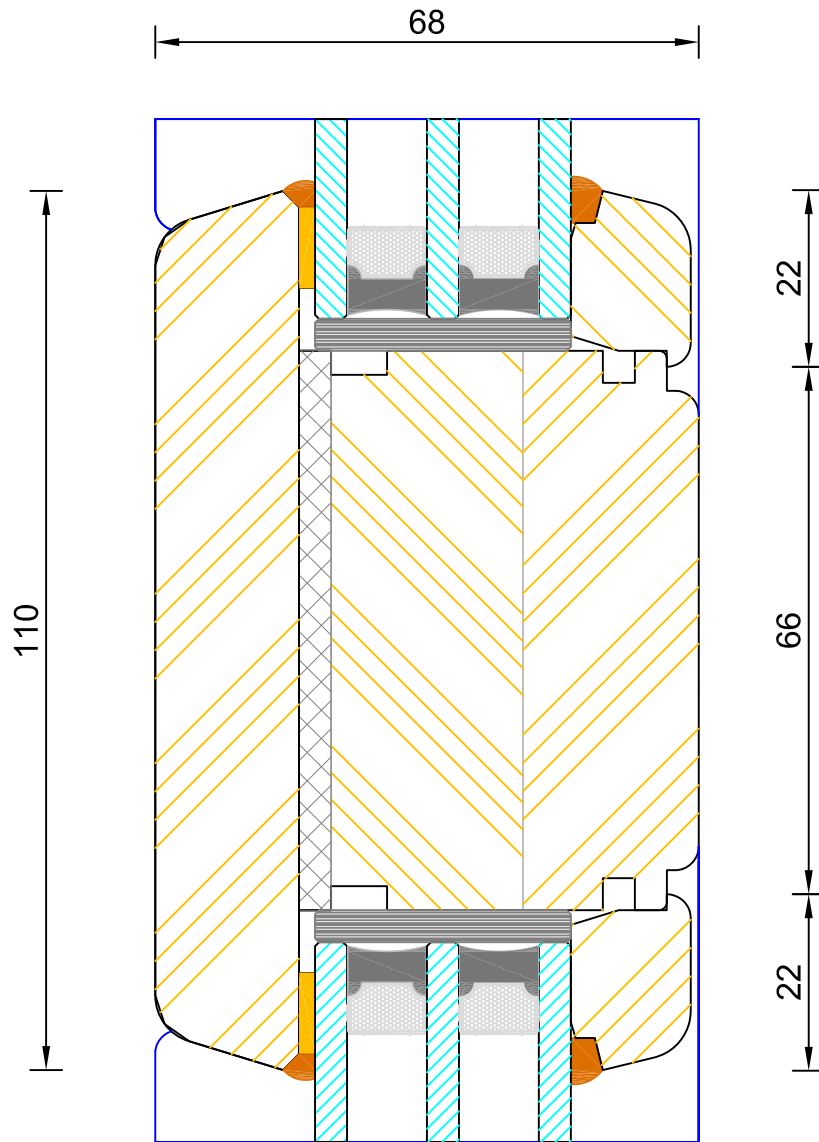

Note: Used as standard on doors >2301mm high

**Contemporary Open Out Flush French Door**  
**Triple Glazed - Standard Thresh (140x43mm)**

DIMENSIONS	PLOT SIZE	SCALE	DATE	REV	DWG NO.
MM	A3	1:1	08.12.2010	A	<b>0757</b>

### Contemporary Open Out Flush French Door Triple Glazed - Coupling Thresh

DIMENSIONS	PLOT SIZE	SCALE	DATE	REV	DWG NO.
MM	A3	1:1	08.12.2010	A	<b>0758</b>

Please consider the environment before printing

## Contemporary Open Out Flush French Door Triple Glazed - Mobility Thresh

DIMENSIONS	PLOT SIZE	SCALE	DATE	REV	DWG NO.
MM	A3	1:1	08.12.2010	A	<b>0759</b>
Please consider the environment before printing					

**Contemporary Open Out Flush French Door**  
**Triple Glazed - Mid Rail (110mm)**

DIMENSIONS	PLOT SIZE	SCALE	DATE	REV	DWG NO.
MM	A4	1:1	08.12.2010	A	<b>0760</b>

Please consider the environment before printing