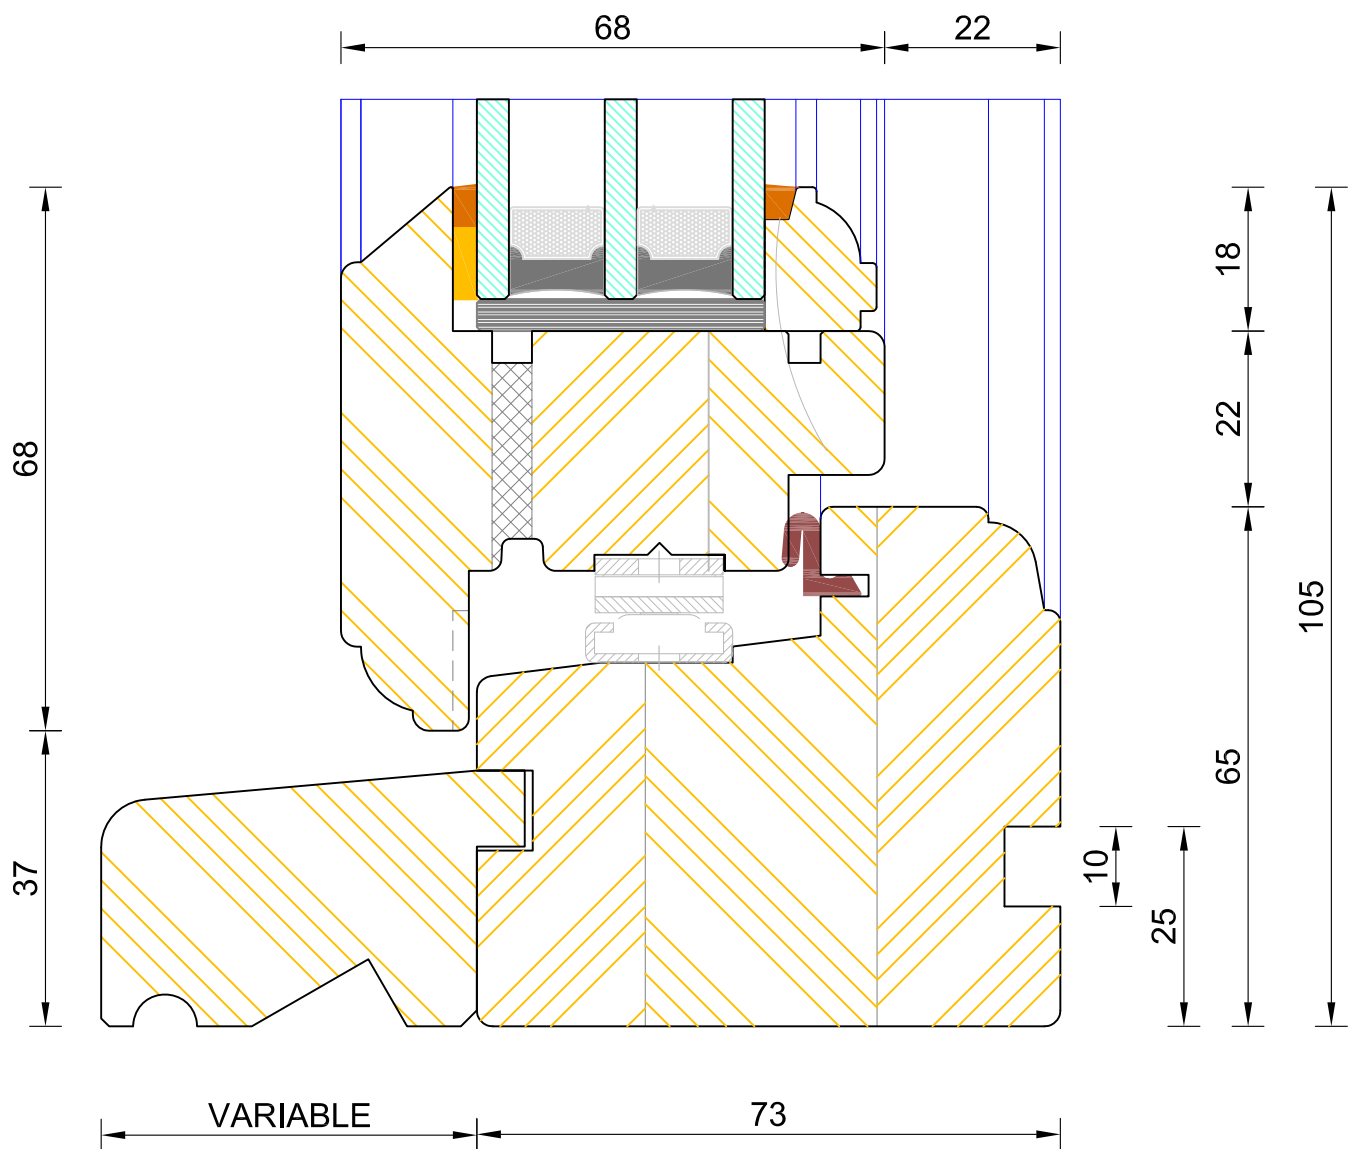

CILL EXTENSION - available options:

No Sub-Cill - 25mm (98mm o/a) / 47mm (120mm o/a) /
62mm (135mm o/a) / 87mm (160mm o/a) / 100mm (173mm o/a) /
114mm (187mm o/a) / 125mm (198mm) / 140mm (213mm o/a)