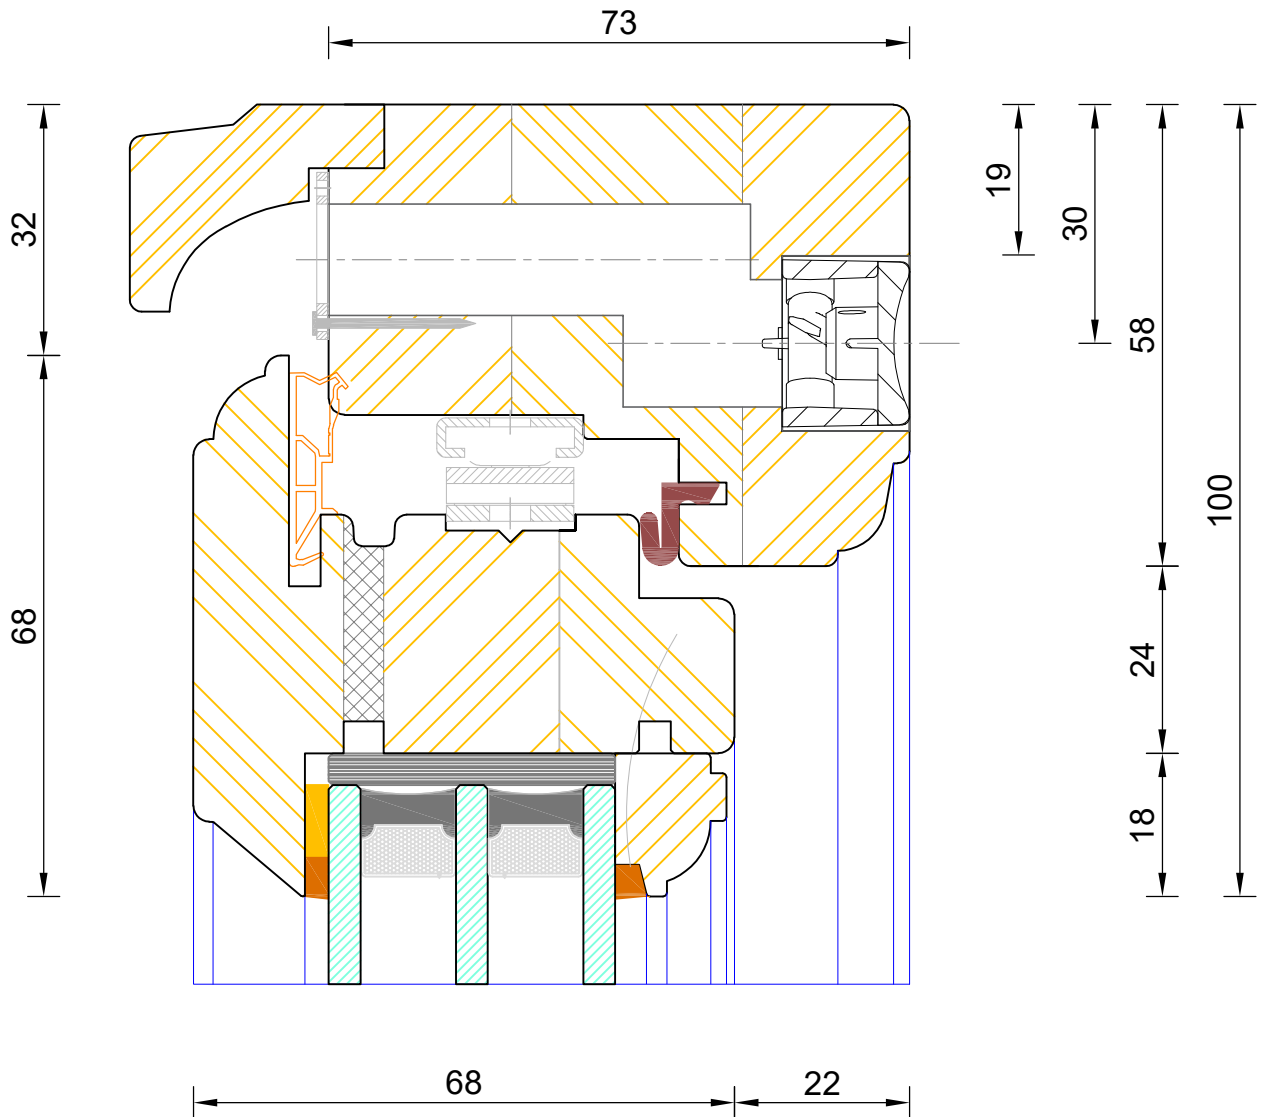

DIMENSIONS	PLOT SIZE	SCALE	DATE	REV	DWG NO.
MM	A4	1:1	05.07.2022	B	1746.1
Please consider the environment before printing