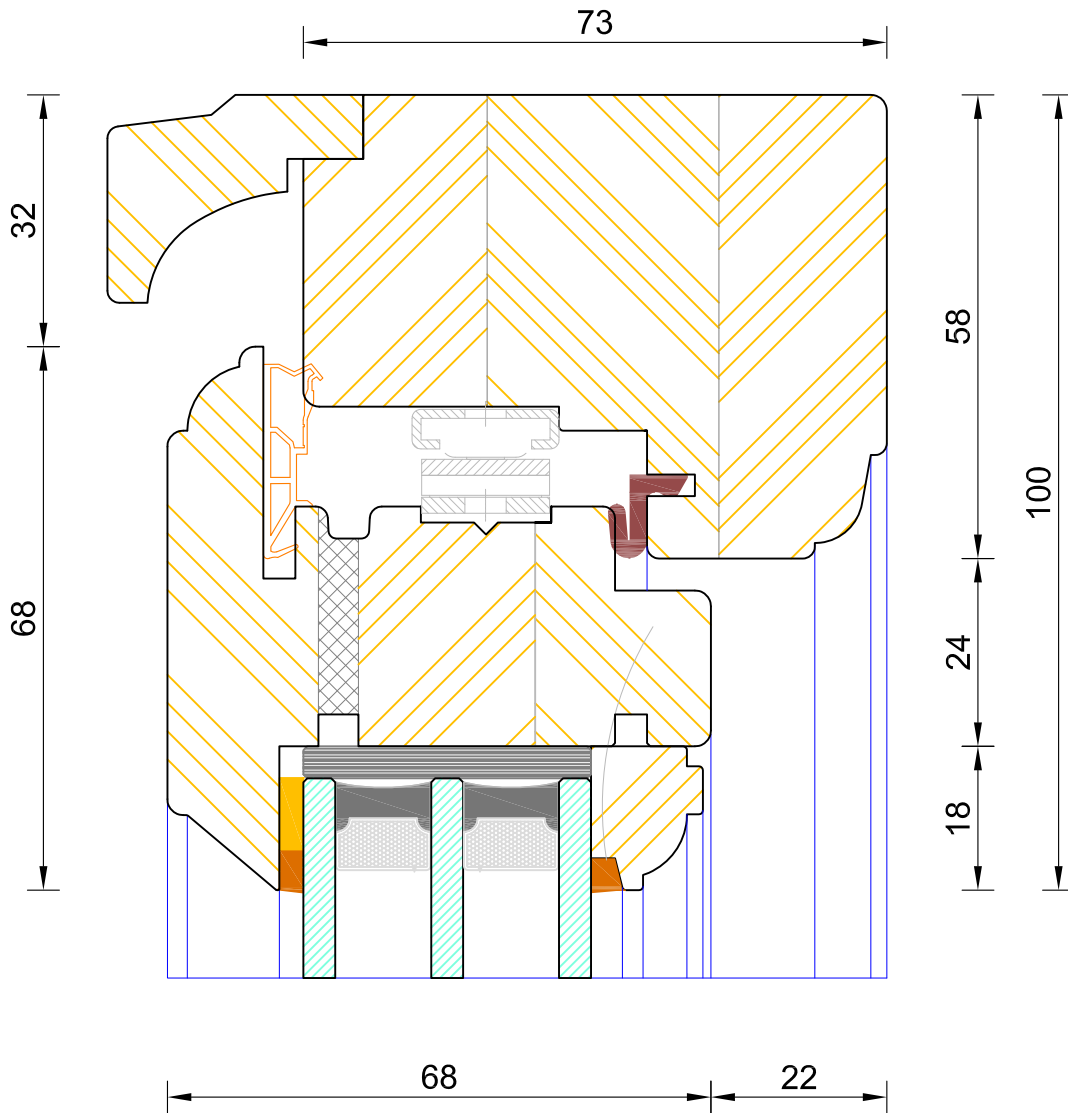

Traditional Lipped Casement Window
Triple Glazed - Frame & Sash Head (Without Vent)

DIMENSIONS	PLOT SIZE	SCALE	DATE	REV	DWG NO.
MM	A4	1:1	18.06.2019	C	1746
Please consider the environment before printing