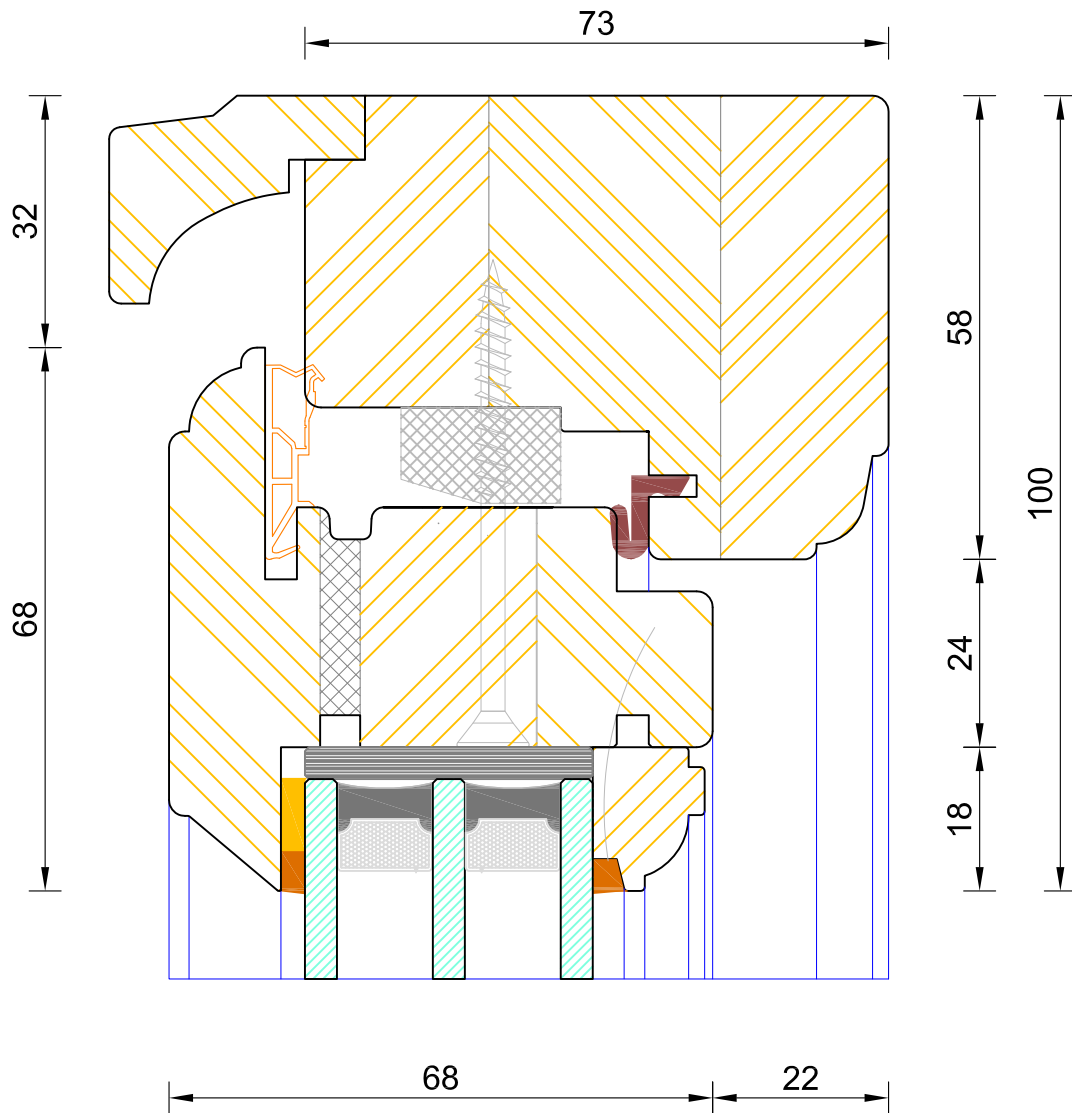

DIMENSIONS	PLOT SIZE	SCALE	DATE	REV	DWG NO.
MM	A4	1:1	18.06.2019	C	1740
Please consider the environment before printing