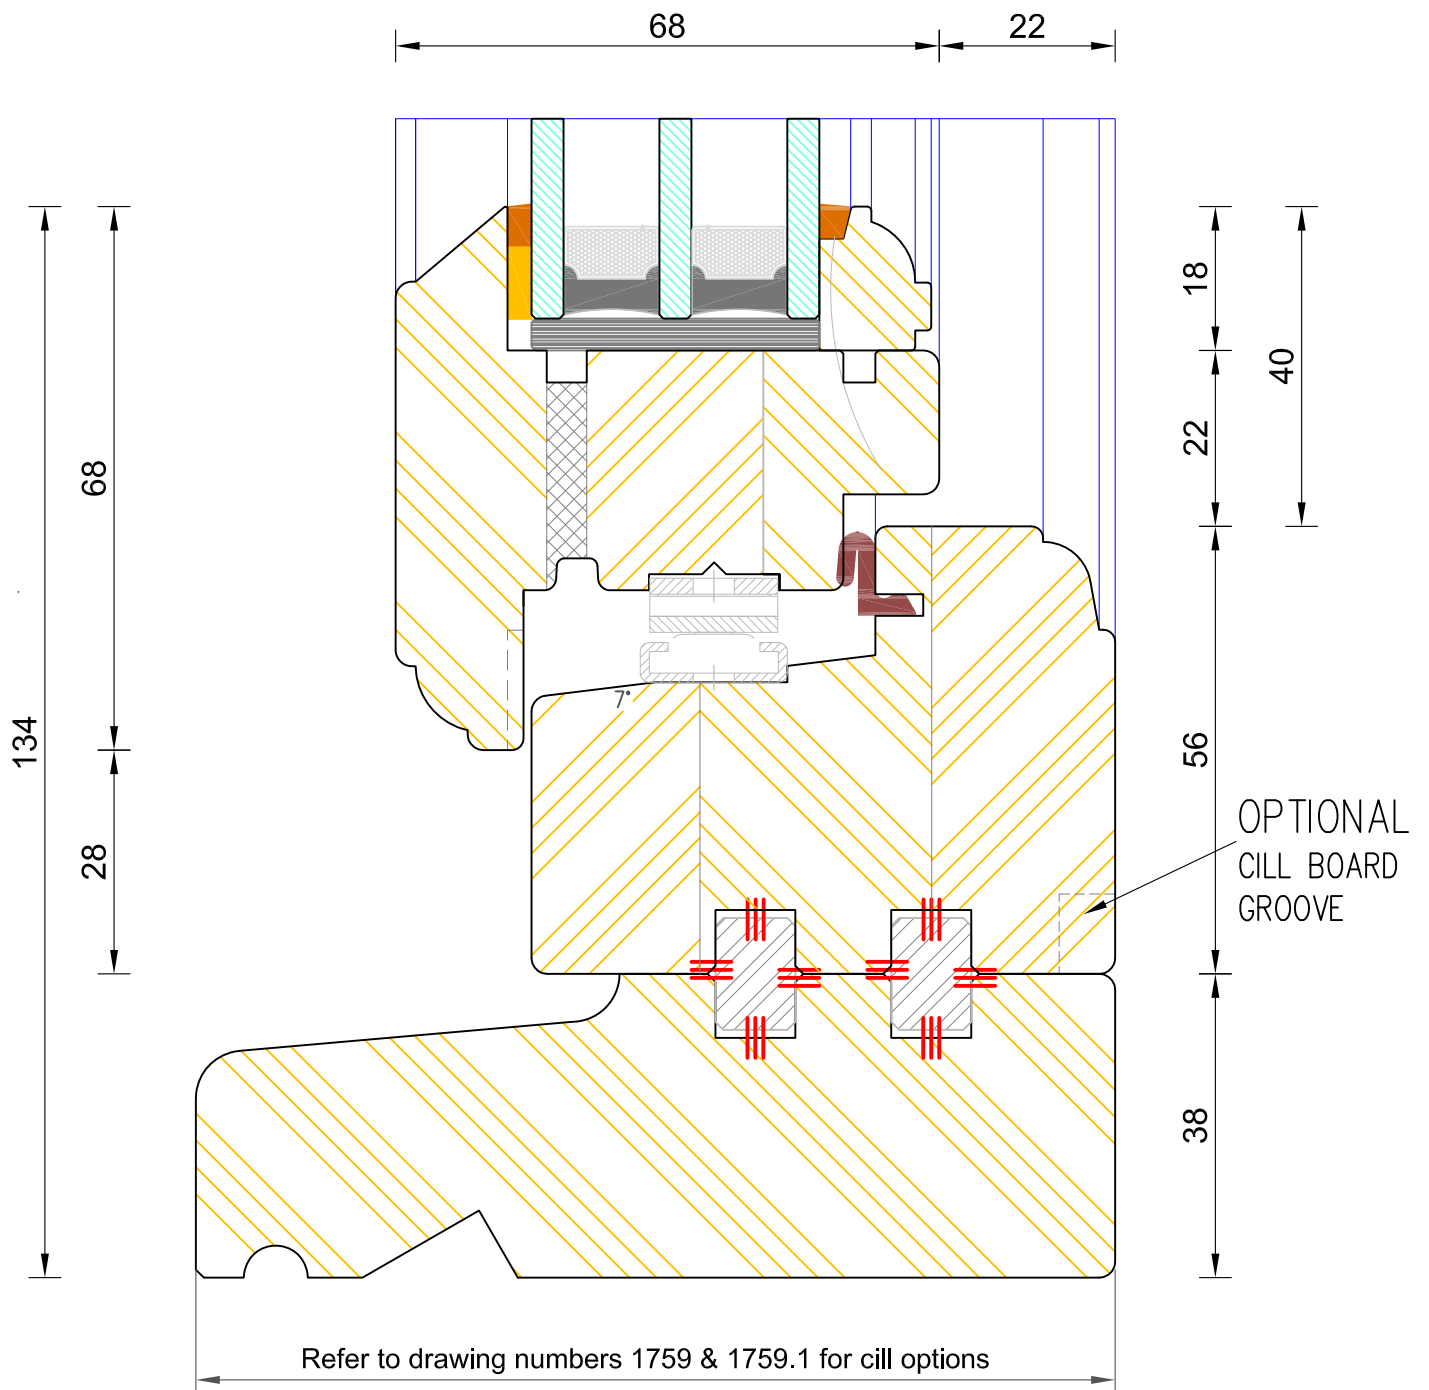

DIMENSIONS	PLOT SIZE	SCALE	DATE	REV	DWG NO.
MM	A4	1:1	05.07.2022	B	<b>1746.1</b>
Please consider the environment before printing					

**Traditional Lipped Casement Window**  
 Triple Glazed - Frame & Sash Head (Optional 65mm Head With Vent)

DIMENSIONS	PLOT SIZE	SCALE	DATE	REV	DWG NO.
MM	A4	1:1	05.07.2022	D	<b>1743</b>
Please consider the environment before printing					

**CILL EXTENSION** - available options:

No Sub-Cill - 25mm (98mm o/a) / 47mm (120mm o/a) /  
 62mm (135mm o/a) / 87mm (160mm o/a) / 100mm (173mm o/a) /  
 114mm (187mm o/a) / 125mm (198mm) / 140mm (213mm o/a)