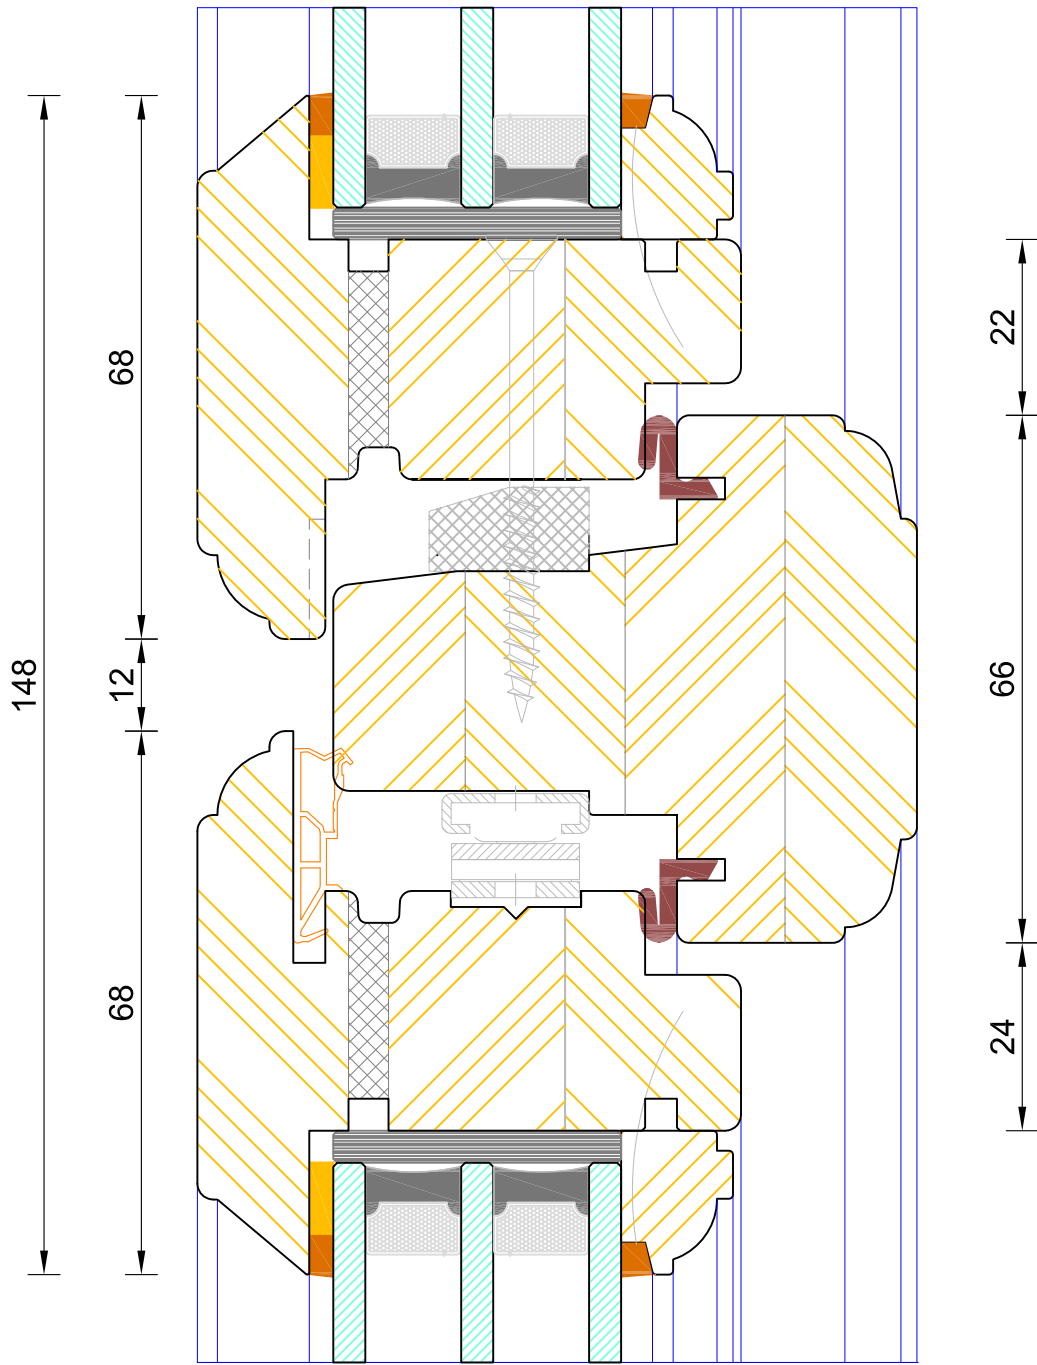

Traditional Lipped Casement Window
Triple Glazed - Solid Transom (Fixed Sash / Sash)

DIMENSIONS	PLOT SIZE	SCALE	DATE	REV	DWG NO.
MM	A4	1:1	18.06.2019	B	1757

Please consider the environment before printing