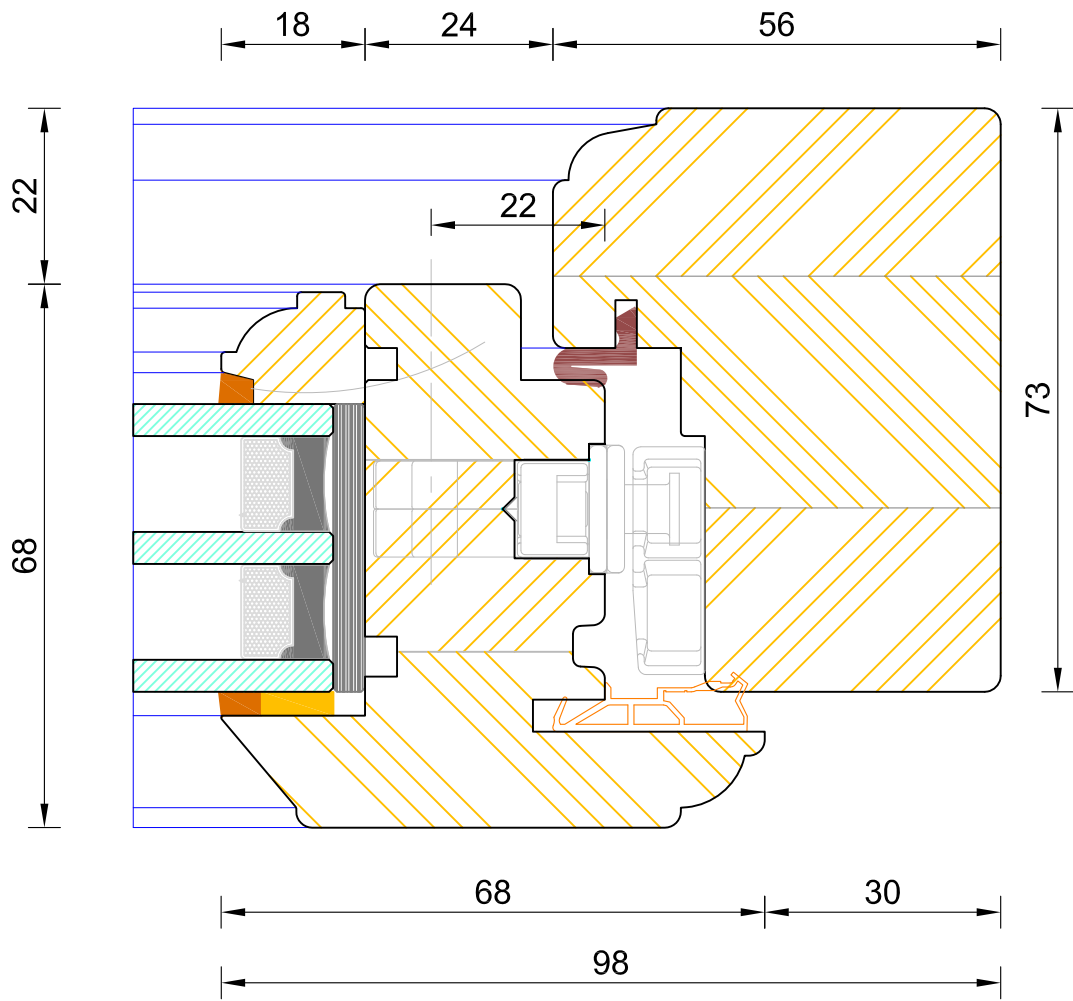

DIMENSIONS	PLOT SIZE	SCALE	DATE	REV	DWG NO.
MM	A4	1:1	05.07.2022	B	<b>1746.1</b>
Please consider the environment before printing					

**Traditional Lipped Casement Window**  
 Triple Glazed - Frame & Sash Head (Optional 65mm Head With Vent)

DIMENSIONS	PLOT SIZE	SCALE	DATE	REV	DWG NO.
MM	A4	1:1	05.07.2022	D	<b>1743</b>
Please consider the environment before printing					

**CILL EXTENSION** - available options:

No Sub-Cill - 25mm (98mm o/a) / 47mm (120mm o/a) /  
 62mm (135mm o/a) / 87mm (160mm o/a) / 100mm (173mm o/a) /  
 114mm (187mm o/a) / 125mm (198mm) / 140mm (213mm o/a)