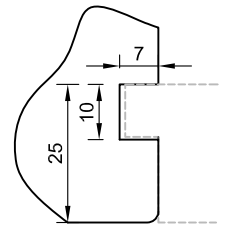

OPTIONAL  
no sub cill

OPTIONAL  
CILL BOARD GROOVE

CILL EXTENSION - available options:

- 25mm (98mm overall)
- 47mm (120mm overall)
- 62mm (135mm overall)

- 87mm (160mm overall)**
- 100mm (173mm overall)
- 114mm (187mm overall)

- 125mm (198mm overall)
- 140mm (213mm overall)

STANDARD  
one piece subcill

OPTIONAL  
CILL BOARD GROOVE

SUBCILL SIZES - 93mm / 115mm / 130mm overall

STANDARD  
subcill with cill extension

OPTIONAL  
CILL BOARD GROOVE

DIMENSIONS	PLOT SIZE	SCALE	DATE	REV	DWG NO.
MM	A4	1:1	05.07.2022	D	<b>1743</b>
Please consider the environment before printing					

**CILL EXTENSION** - available options:

No Sub-Cill - 25mm (98mm o/a) / 47mm (120mm o/a) /  
 62mm (135mm o/a) / 87mm (160mm o/a) / 100mm (173mm o/a) /  
 114mm (187mm o/a) / 125mm (198mm) / 140mm (213mm o/a)