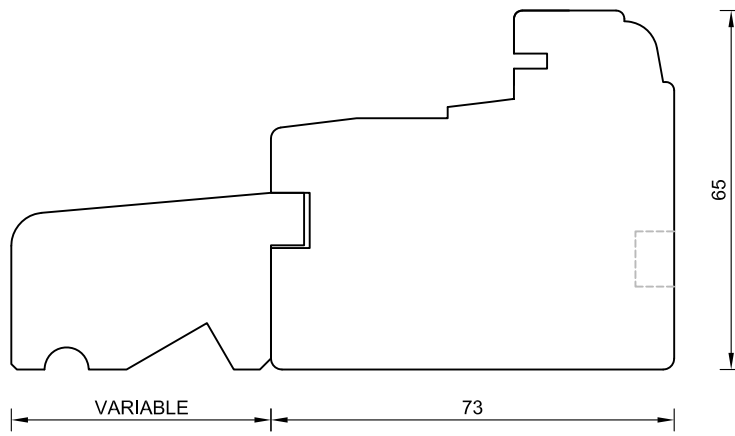

OPTIONAL  
no sub cill

OPTIONAL  
CILL BOARD GROOVE

CILL EXTENSION - available options:

- 25mm (98mm overall)
- 47mm (120mm overall)
- 62mm (135mm overall)

- 87mm (160mm overall)**
- 100mm (173mm overall)
- 114mm (187mm overall)

- 125mm (198mm overall)
- 140mm (213mm overall)

STANDARD  
one piece subcill

OPTIONAL  
CILL BOARD GROOVE

SUBCILL SIZES - 93mm / 115mm / 130mm overall

STANDARD  
subcill with cill extension

OPTIONAL  
CILL BOARD GROOVE