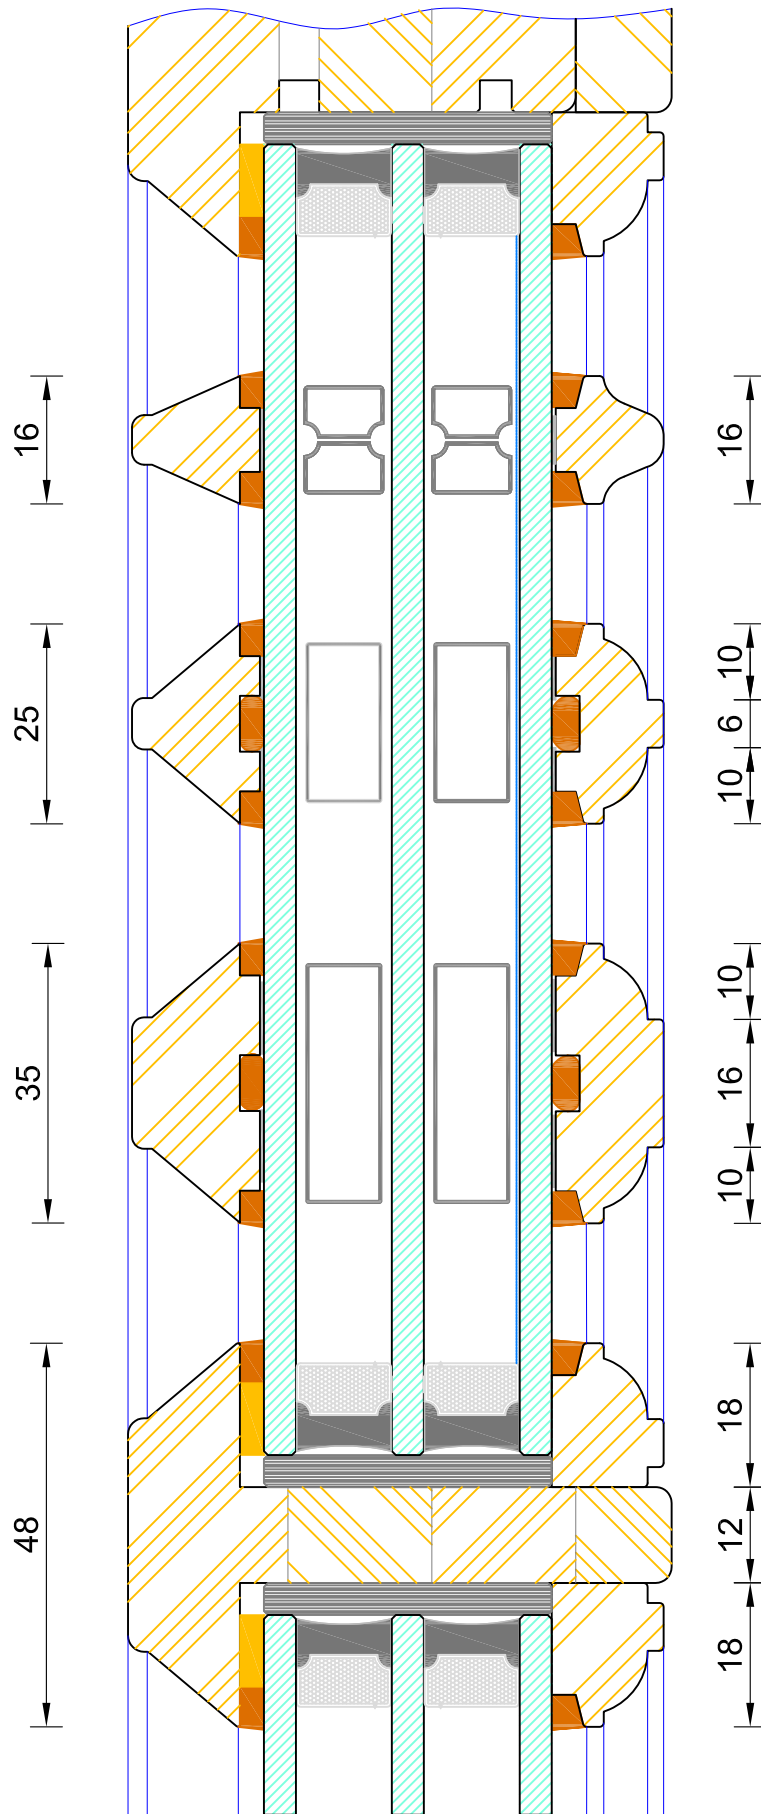

Traditional Lipped Casement Window
Triple Glazed - Bar Options

DIMENSIONS	PLOT SIZE	SCALE	DATE	REV	DWG NO.
MM	A4	1:1	18.06.2019	C	1739
Please consider the environment before printing