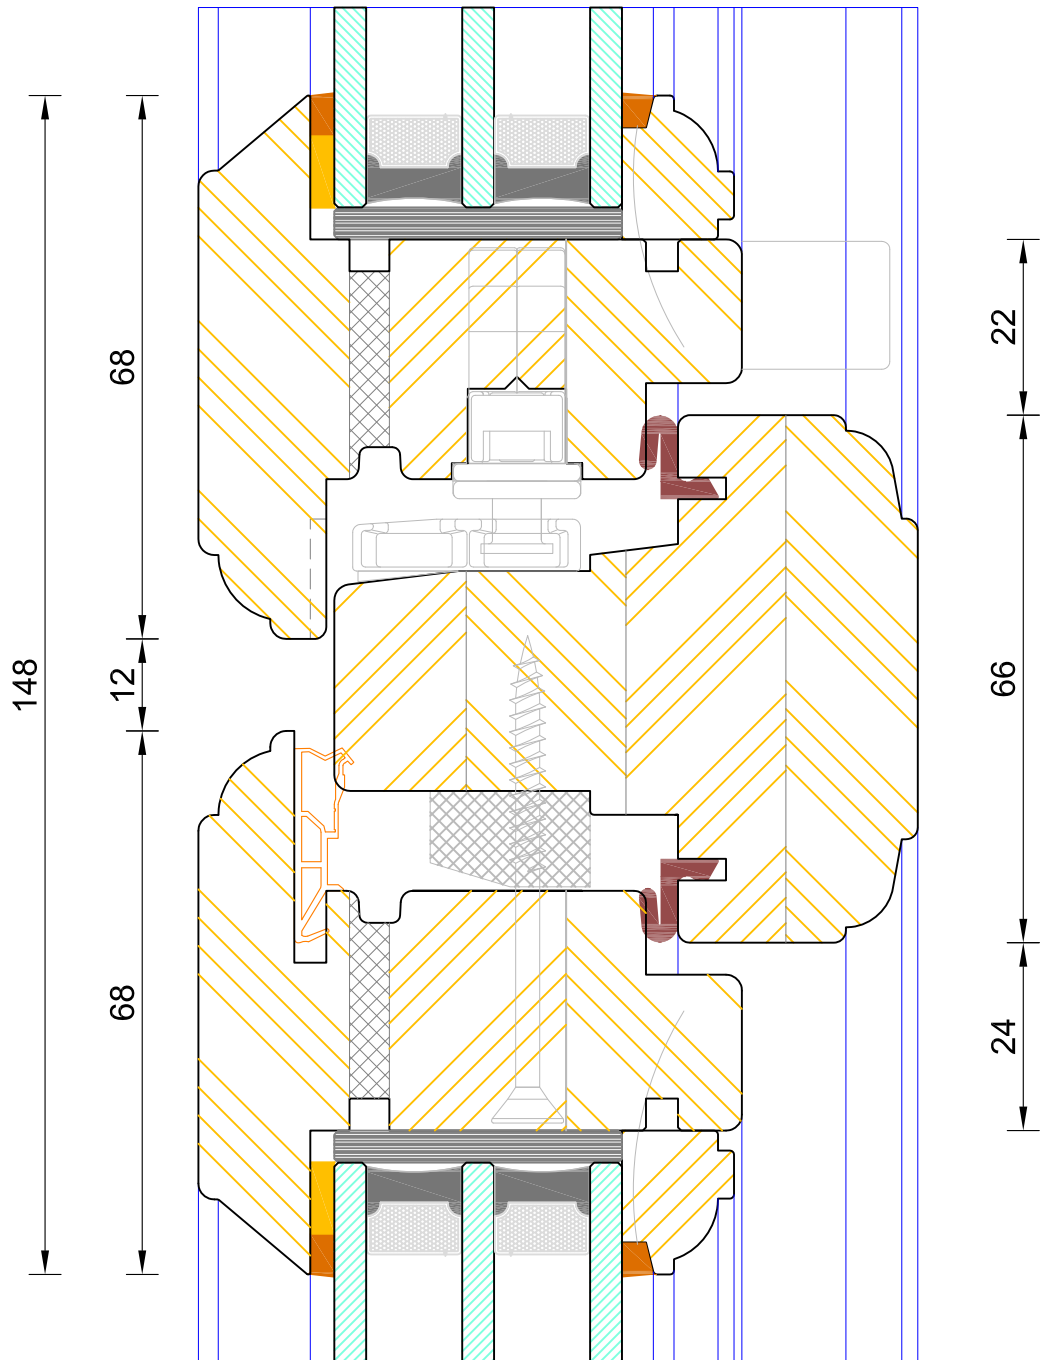

Traditional Lipped Casement Window
Triple Glazed - Solid Transom (Sash / Fixed Sash)

DIMENSIONS	PLOT SIZE	SCALE	DATE	REV	DWG NO.
MM	A4	1:1	18.06.2019	B	1758

Please consider the environment before printing