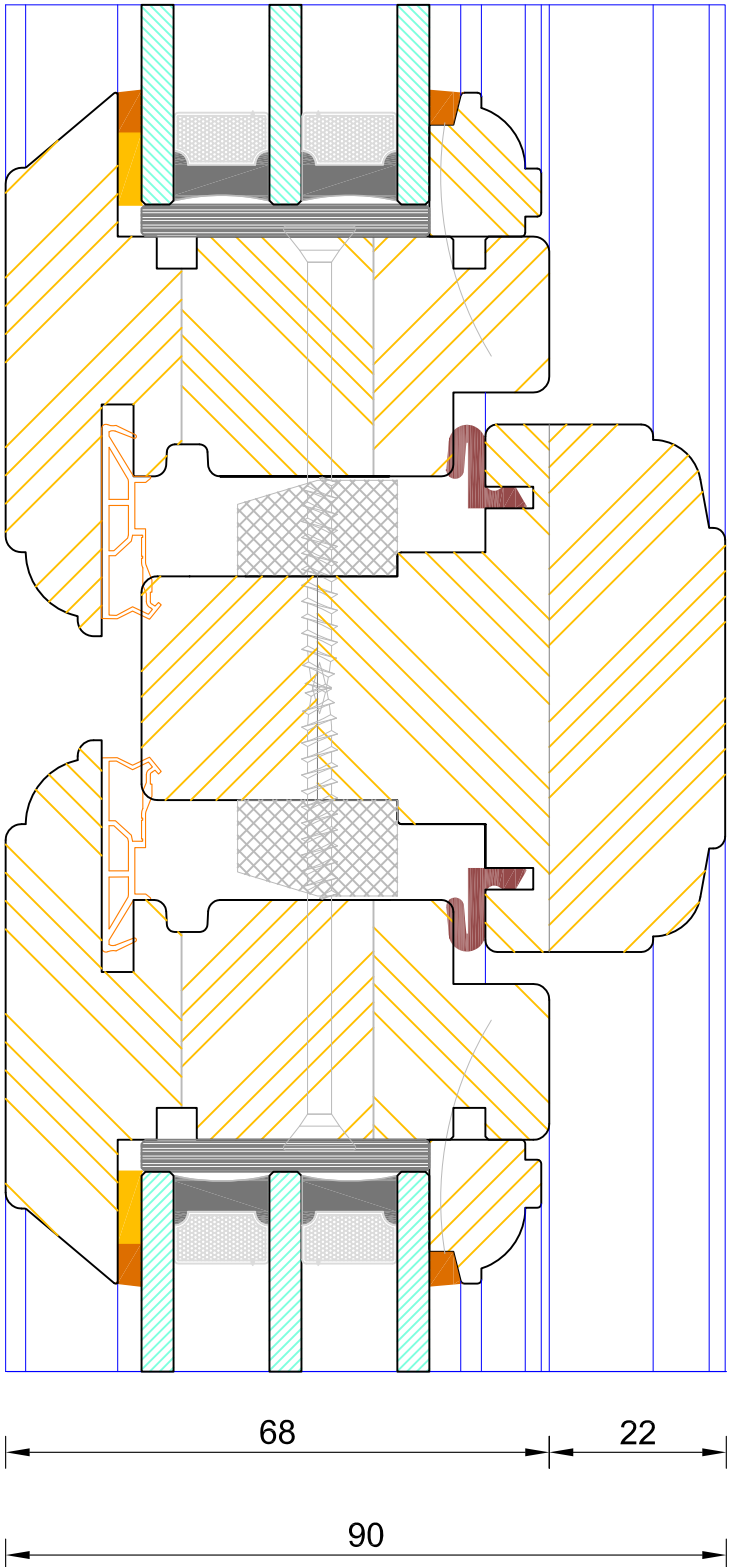

Bereco

Traditional Lipped Casement Window Triple Glazed - Solid Mullion (Fixed Sash / Fixed Sash)

DIMENSIONS	PLOT SIZE	SCALE	DATE	REV	DWG. NO.
MM	A4	1:1	18.06.2019	B	1753

Please consider the environment before printing