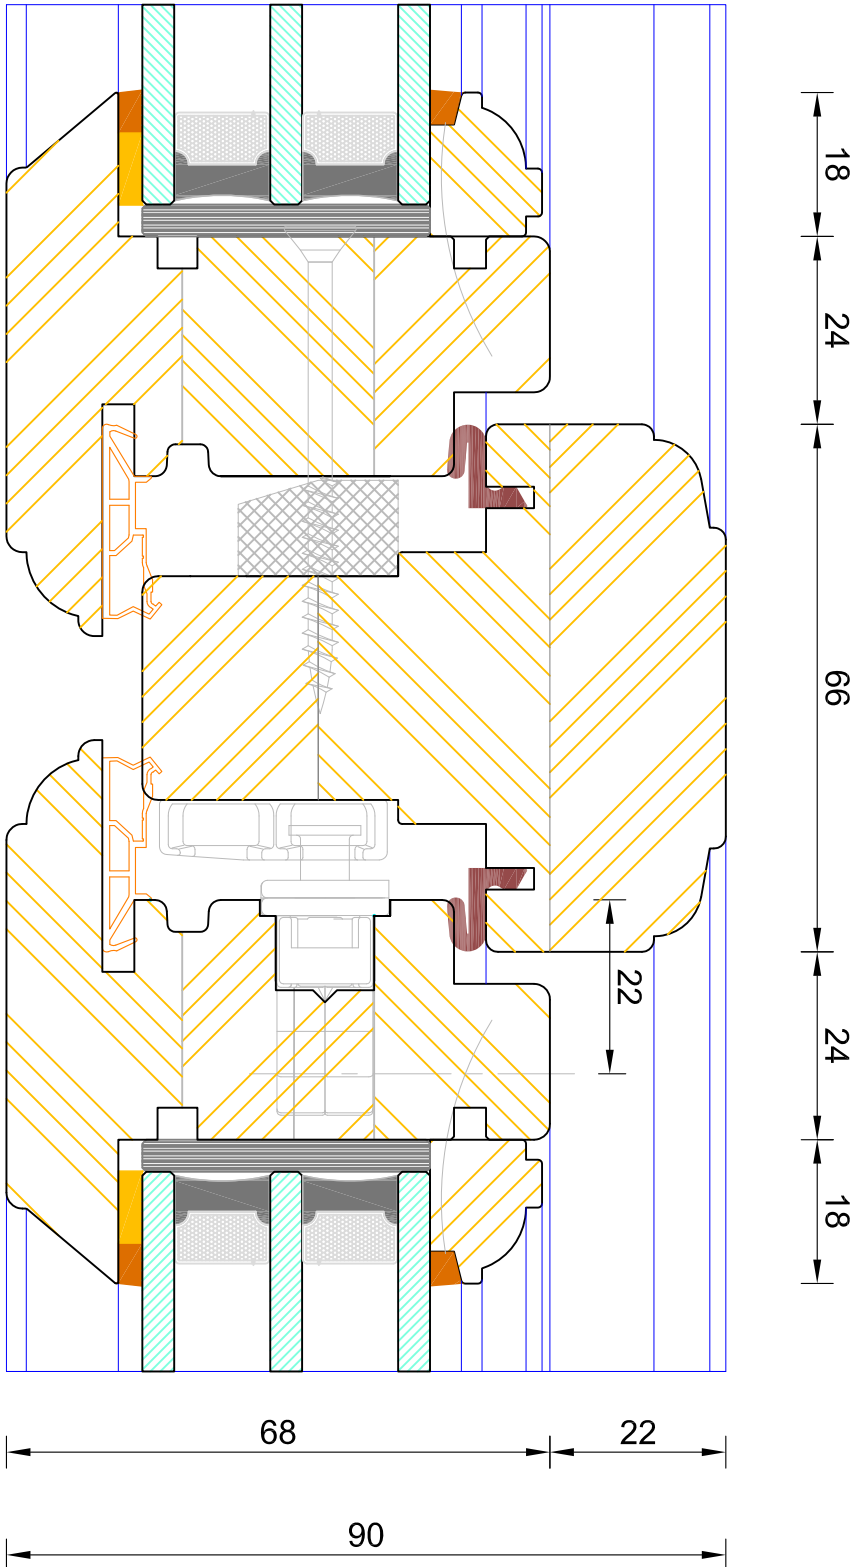

Bereco

Traditional Lipped Casement Window Triple Glazed - Solid Mullion (Fixed Sash / Sash)

DIMENSIONS	PLOT SIZE	SCALE	DATE	REV	DWG. NO.
MM	A4	1:1	18.06.2019	B	1751

Please consider the environment before printing