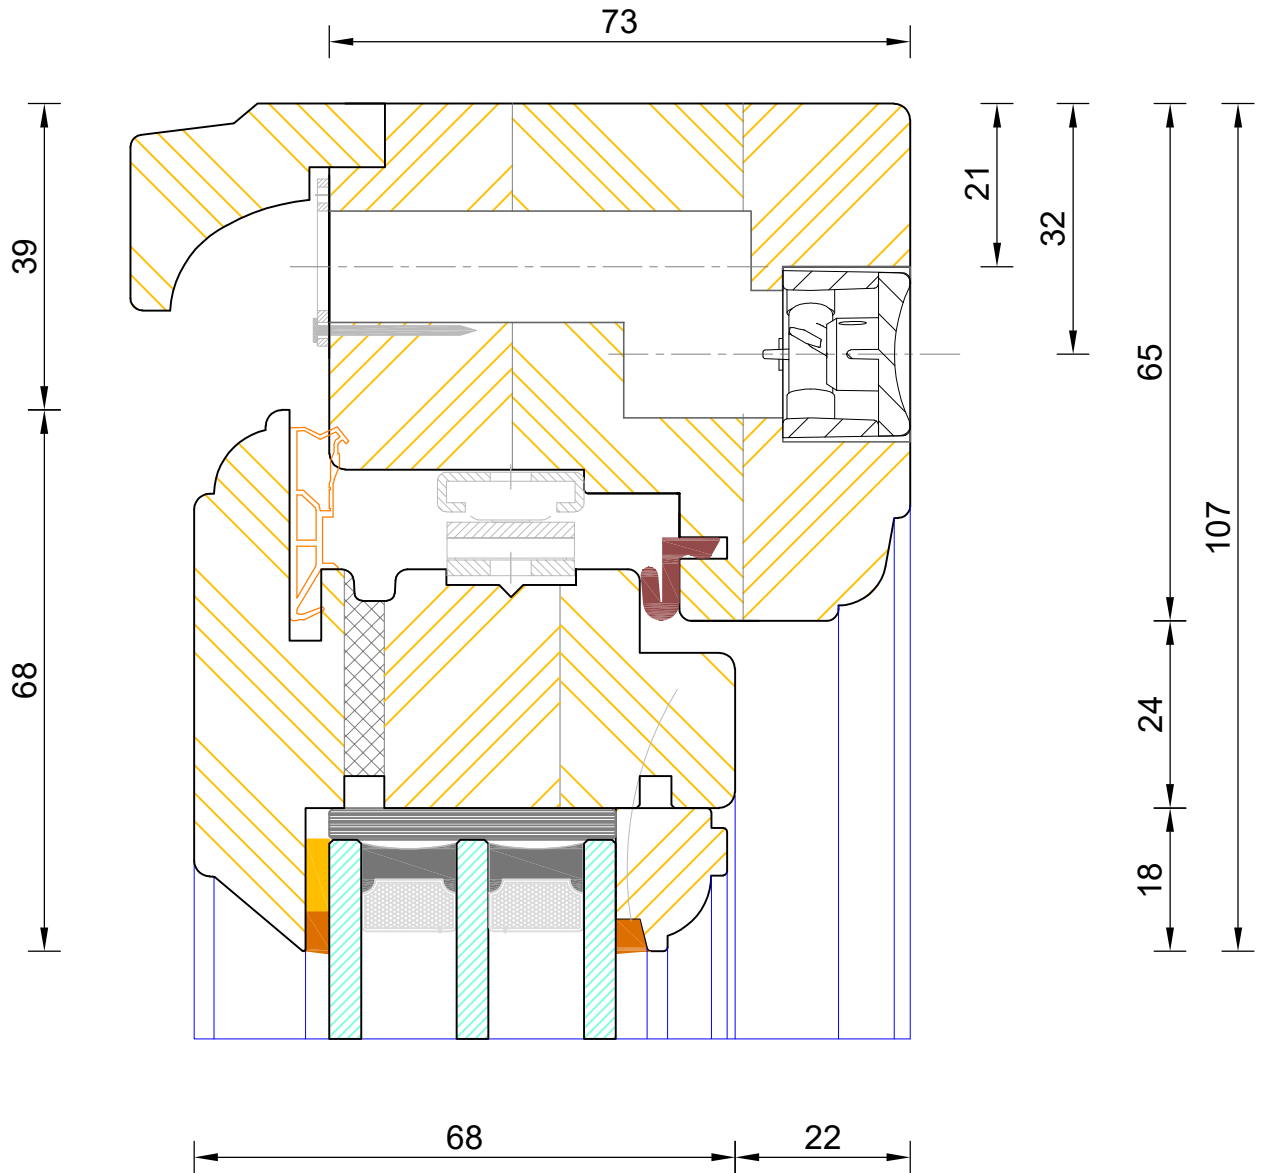

Traditional Lipped Casement Window
Triple Glazed - Frame & Sash Head (Optional 65mm Head With Vent)

DIMENSIONS	PLOT SIZE	SCALE	DATE	REV	DWG NO.
MM	A4	1:1	05.07.2022	D	1743
Please consider the environment before printing