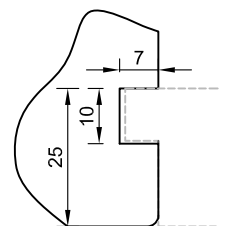

OPTIONAL  
no sub cill

OPTIONAL  
CILL BOARD GROOVE

CILL EXTENSION - available options:

- 25mm (98mm overall)
- 47mm (120mm overall)
- 62mm (135mm overall)

- 87mm (160mm overall)**
- 100mm (173mm overall)
- 114mm (187mm overall)

- 125mm (198mm overall)
- 140mm (213mm overall)

STANDARD  
one piece subcill

OPTIONAL  
CILL BOARD GROOVE

SUBCILL SIZES - 93mm / 115mm / 130mm overall

STANDARD  
subcill with cill extension

OPTIONAL  
CILL BOARD GROOVE

CILL EXTENSION - available options:

- 87mm (155mm overall)
- 100mm (368mm overall)
- 114mm (182mm overall)
- 125mm (193mm overall)
- 140mm (208mm overall)

**Traditional Lipped Casement Window**  
Triple Glazed - Cill Options