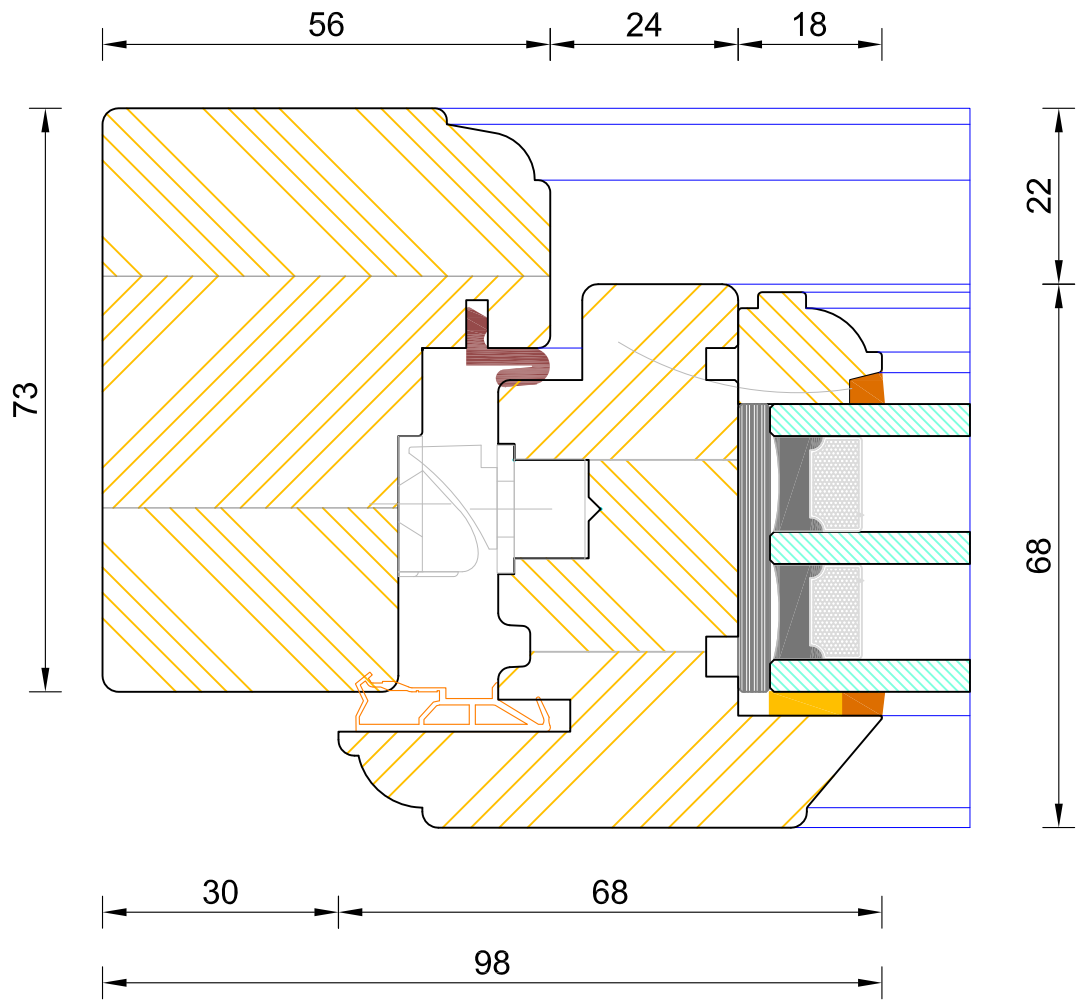

DIMENSIONS	PLOT SIZE	SCALE	DATE	REV	DWG NO.
MM	A4	1:1	05.07.2022	D	<b>1743</b>
Please consider the environment before printing					

**CILL EXTENSION** - available options:

No Sub-Cill - 25mm (98mm o/a) / 47mm (120mm o/a) /  
 62mm (135mm o/a) / 87mm (160mm o/a) / 100mm (173mm o/a) /  
 114mm (187mm o/a) / 125mm (198mm) / 140mm (213mm o/a)

**Traditional Lipped Casement Window**  
 Triple Glazed - Frame & Sash Jamb (handle Side)

DIMENSIONS	PLOT SIZE	SCALE	DATE	REV	DWG NO.
MM	A4	1:1	18.06.2019	B	<b>1748</b>

Please consider the environment before printing