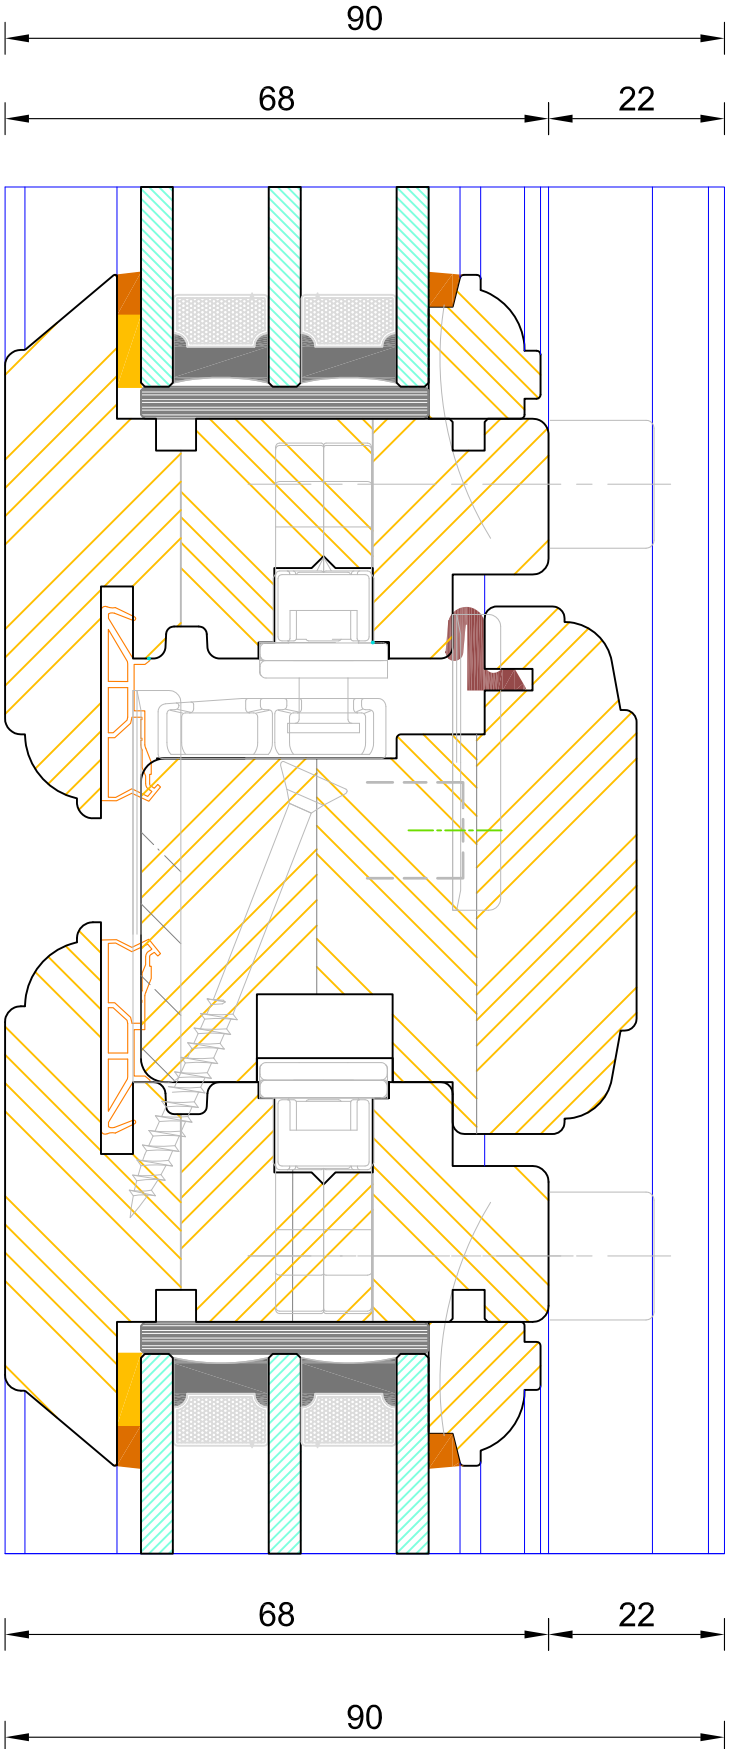

DIMENSIONS	PLOT SIZE	SCALE	DATE	REV	DWG NO.
MM	A4	1:1	18.06.2019	C	<b>1739</b>
Please consider the environment before printing					

DIMENSIONS	PLOT SIZE	SCALE	DATE	REV	DWG NO.
MM	A4	1:1	18.06.2019	C	<b>1740</b>
Please consider the environment before printing					

DIMENSIONS	PLOT SIZE	SCALE	DATE	REV	DWG NO.
MM	A4	1:1	05.07.2022	D	<b>1743</b>
Please consider the environment before printing					

**CILL EXTENSION** - available options:

No Sub-Cill - 25mm (98mm o/a) / 47mm (120mm o/a) /  
 62mm (135mm o/a) / 87mm (160mm o/a) / 100mm (173mm o/a) /  
 114mm (187mm o/a) / 125mm (198mm) / 140mm (213mm o/a)

## Traditional Lipped Casement Window Triple Glazed - Solid Mullion (Fixed Sash / Fixed Sash )

DIMENSIONS	PLOT SIZE	SCALE	DATE	REV	DWG. NO.
MM	A4	1:1	18.06.2019	B	<b>1753</b>

Please consider the environment before printing

## Traditional Lipped Casement Window Triple Glazed - Flying Mullion (Lead / Slave Sash )

DIMENSIONS	PLOT SIZE	SCALE	DATE	REV	DWG. NO.
MM	A4	1:1	18.06.2019	B	<b>1754</b>

Please consider the environment before printing