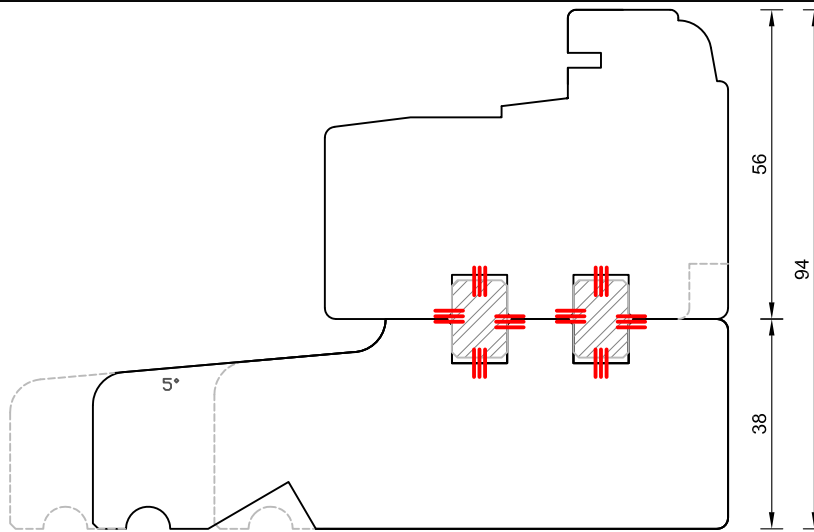

OPTIONAL  
no sub cill

OPTIONAL  
CILL BOARD GROOVE

CILL EXTENSION - available options:

- 25mm (98mm overall)
- 47mm (120mm overall)
- 62mm (135mm overall)

- 87mm (160mm overall)**
- 100mm (173mm overall)
- 114mm (187mm overall)

- 125mm (198mm overall)
- 140mm (213mm overall)

STANDARD  
one piece subcill

OPTIONAL  
CILL BOARD GROOVE

SUBCILL SIZES - 93mm / 115mm / 130mm overall

STANDARD  
subcill with cill extension

OPTIONAL  
CILL BOARD GROOVE