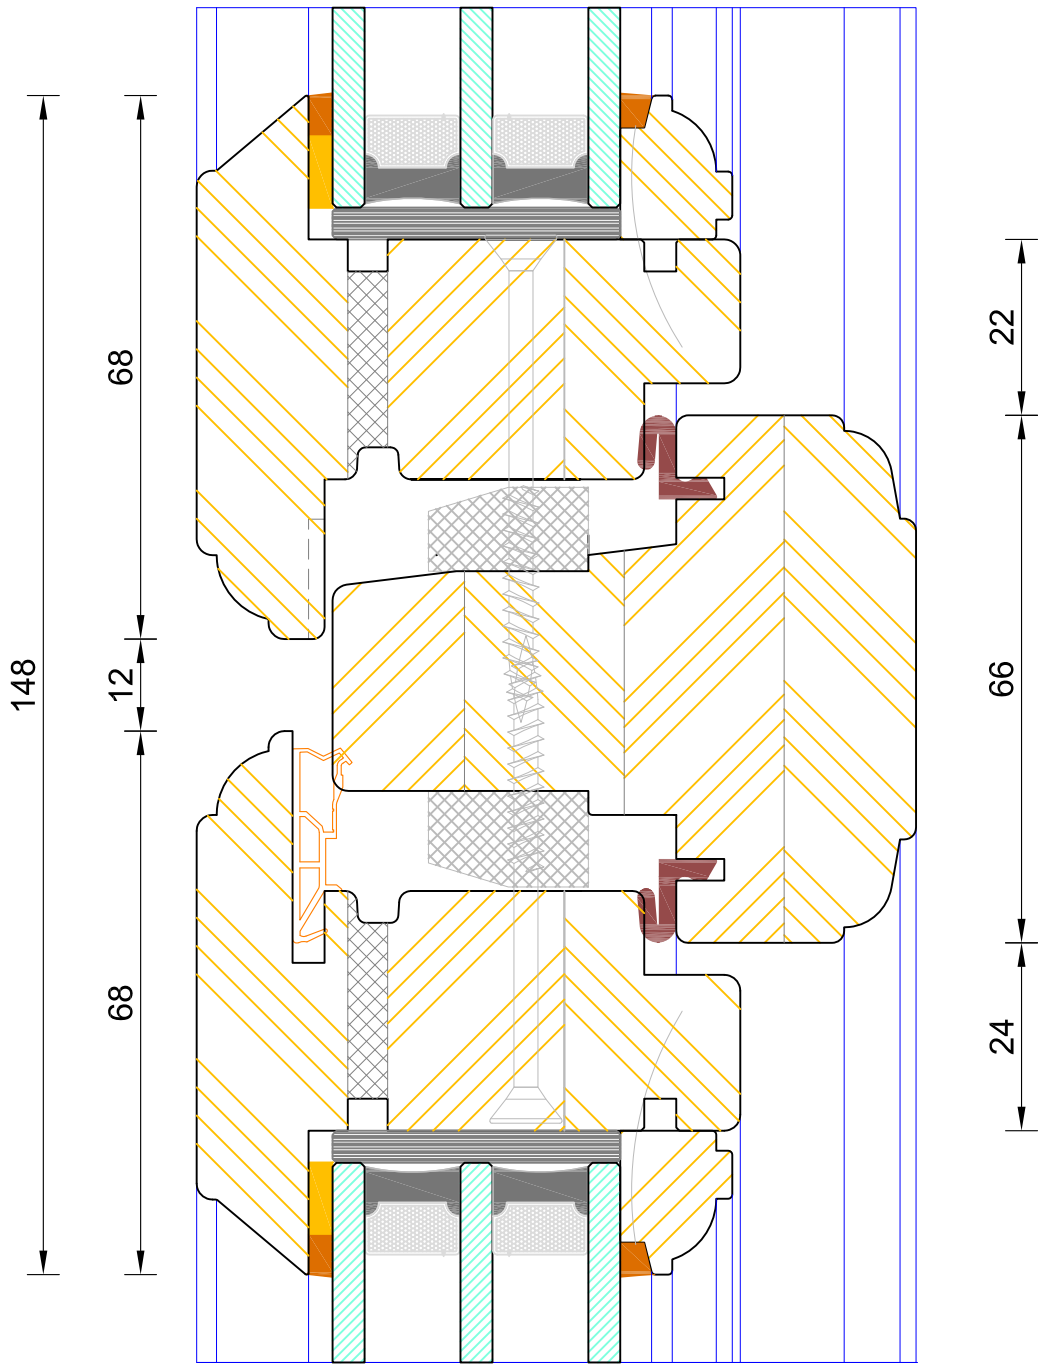

## Traditional Lipped Casement Window Triple Glazed - Flying Mullion (Lead / Slave Sash )

DIMENSIONS	PLOT SIZE	SCALE	DATE	REV	DWG. NO.
MM	A4	1:1	18.06.2019	B	<b>1754</b>

Please consider the environment before printing

LEAD SASH

FLYING MULLION

SLAVE SASH

**Traditional Lipped Casement Window**  
 Triple Glazed - Solid Transom (Fixed Sash / Fixed Sash)

DIMENSIONS	PLOT SIZE	SCALE	DATE	REV	DWG NO.
MM	A4	1:1	18.06.2019	B	<b>1756</b>