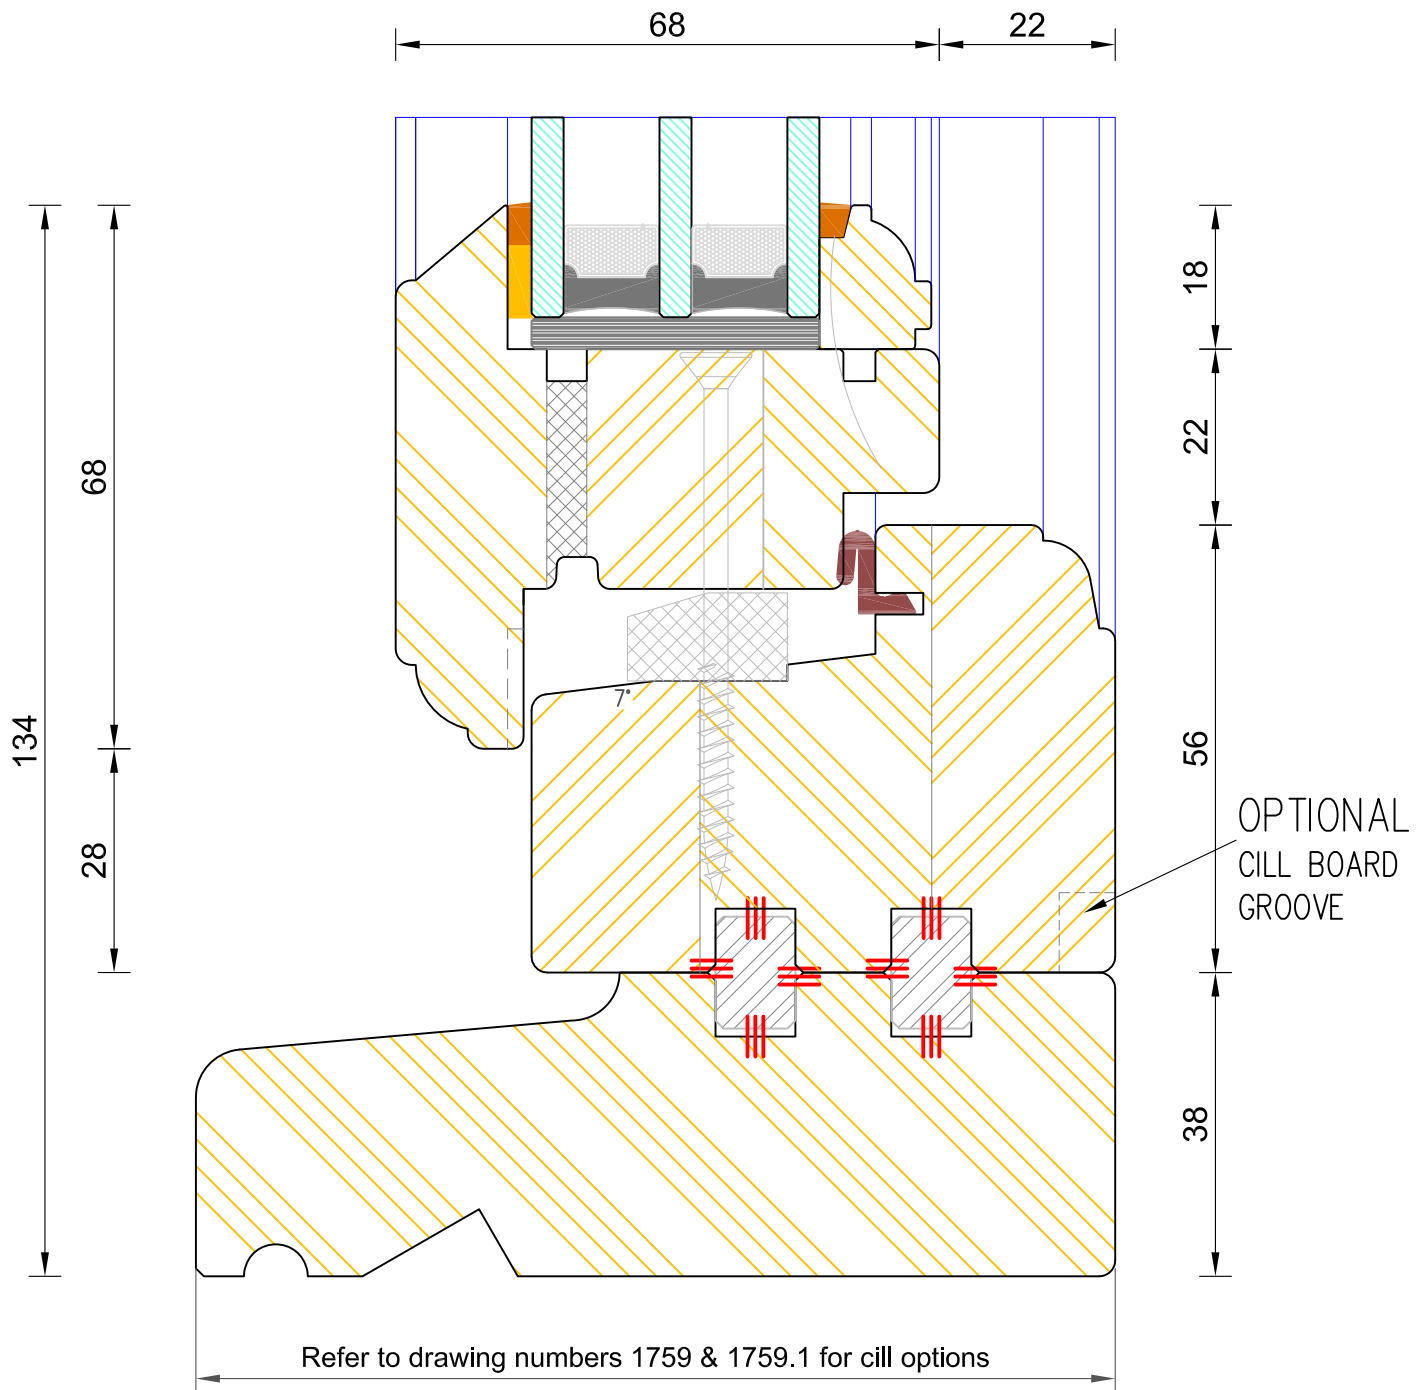

DIMENSIONS	PLOT SIZE	SCALE	DATE	REV	DWG NO.
MM	A4	1:1	18.06.2019	C	<b>1739</b>
Please consider the environment before printing					

DIMENSIONS	PLOT SIZE	SCALE	DATE	REV	DWG NO.
MM	A4	1:1	18.06.2019	C	<b>1740</b>
Please consider the environment before printing					