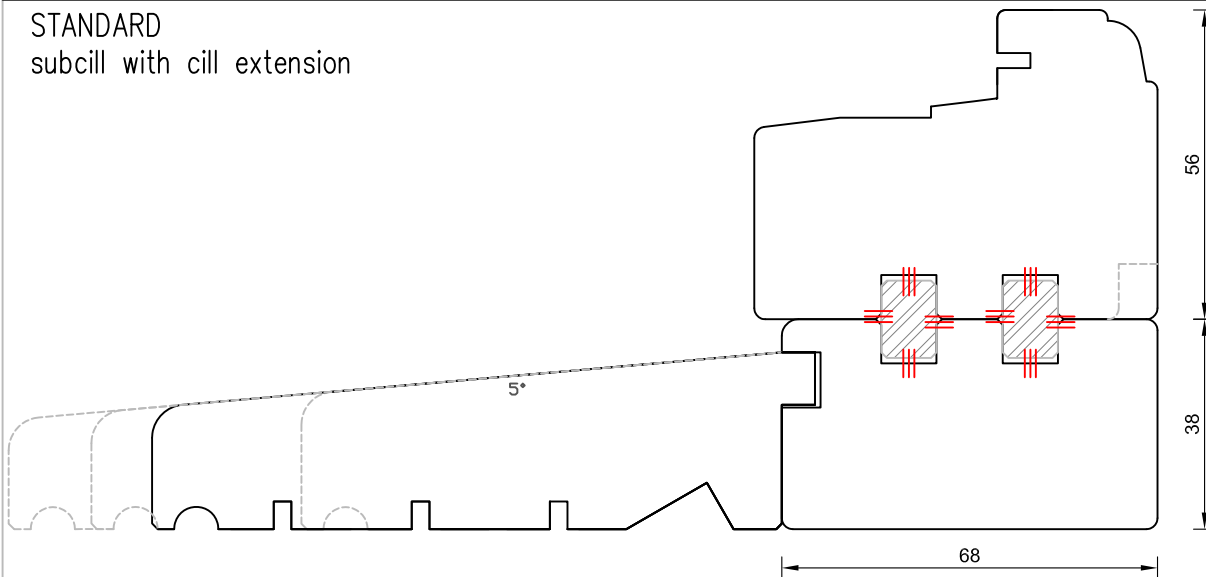

- 125mm (198mm overall)
- 140mm (213mm overall)

STANDARD  
one piece subcill

OPTIONAL  
CILL BOARD GROOVE

SUBCILL SIZES - 93mm / 115mm / 130mm overall

STANDARD  
subcill with cill extension

OPTIONAL  
CILL BOARD GROOVE