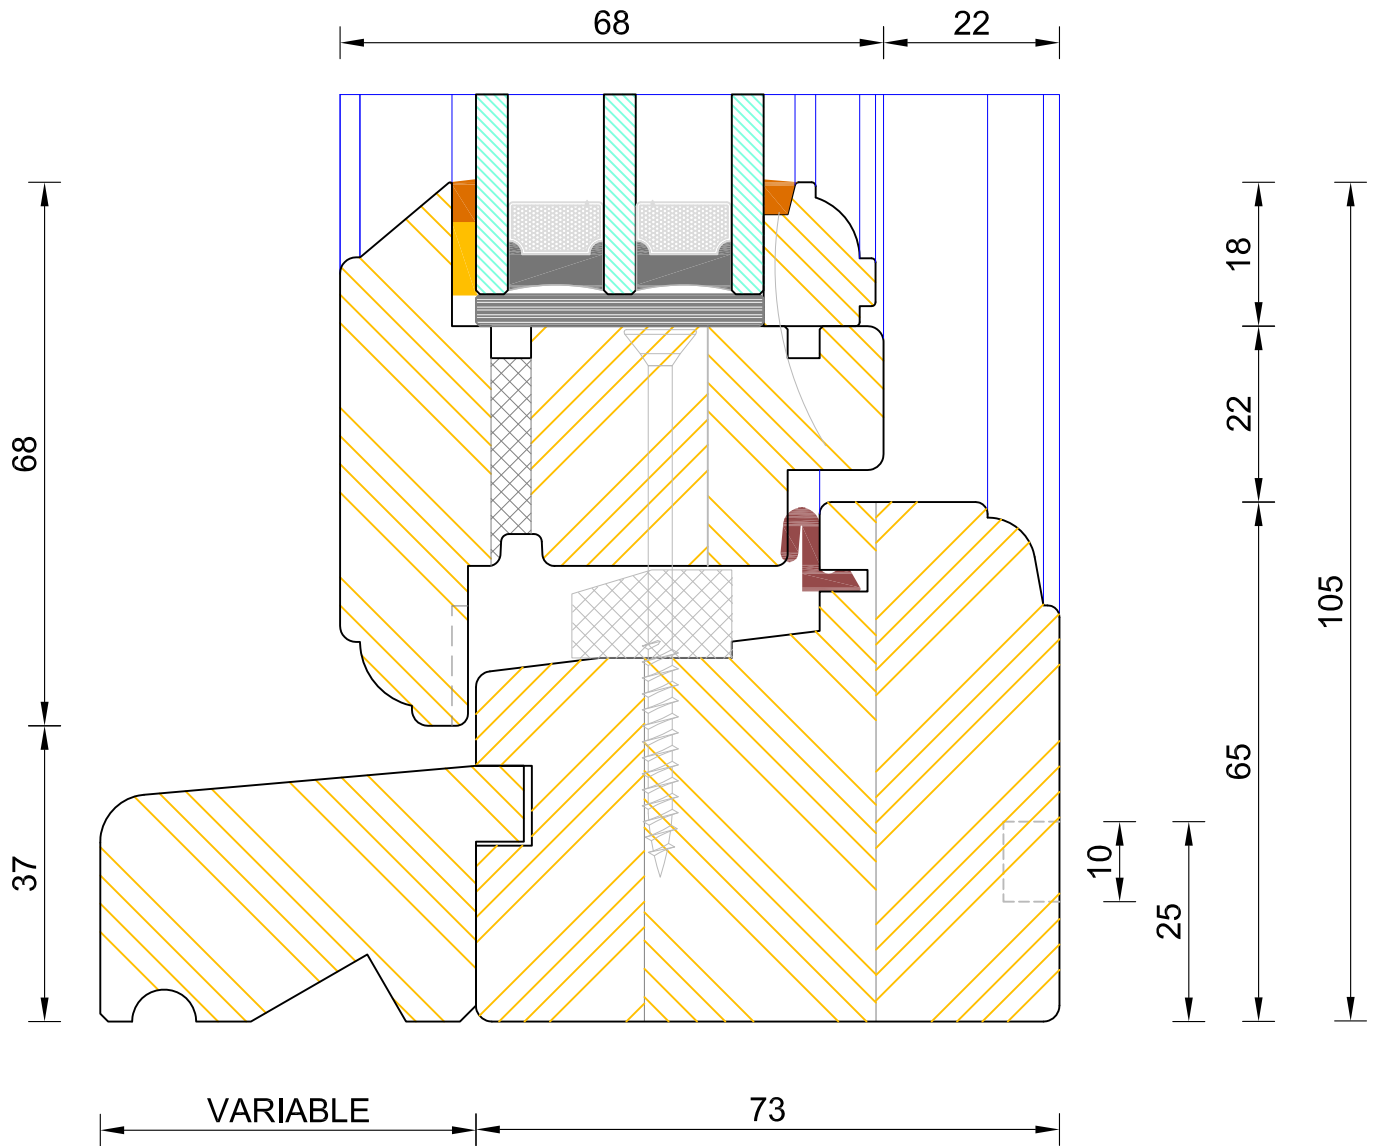

DIMENSIONS	PLOT SIZE	SCALE	DATE	REV	DWG NO.
MM	A3	1:1	17.09.2015	A	<b>1759.1</b>
Please consider the environment before printing					

**Traditional Lipped Casement Window**  
Triple Glazed - Bar Options

DIMENSIONS	PLOT SIZE	SCALE	DATE	REV	DWG NO.
MM	A4	1:1	18.06.2019	C	<b>1739</b>
Please consider the environment before printing					

DIMENSIONS	PLOT SIZE	SCALE	DATE	REV	DWG NO.
MM	A4	1:1	18.06.2019	C	<b>1740</b>
Please consider the environment before printing					