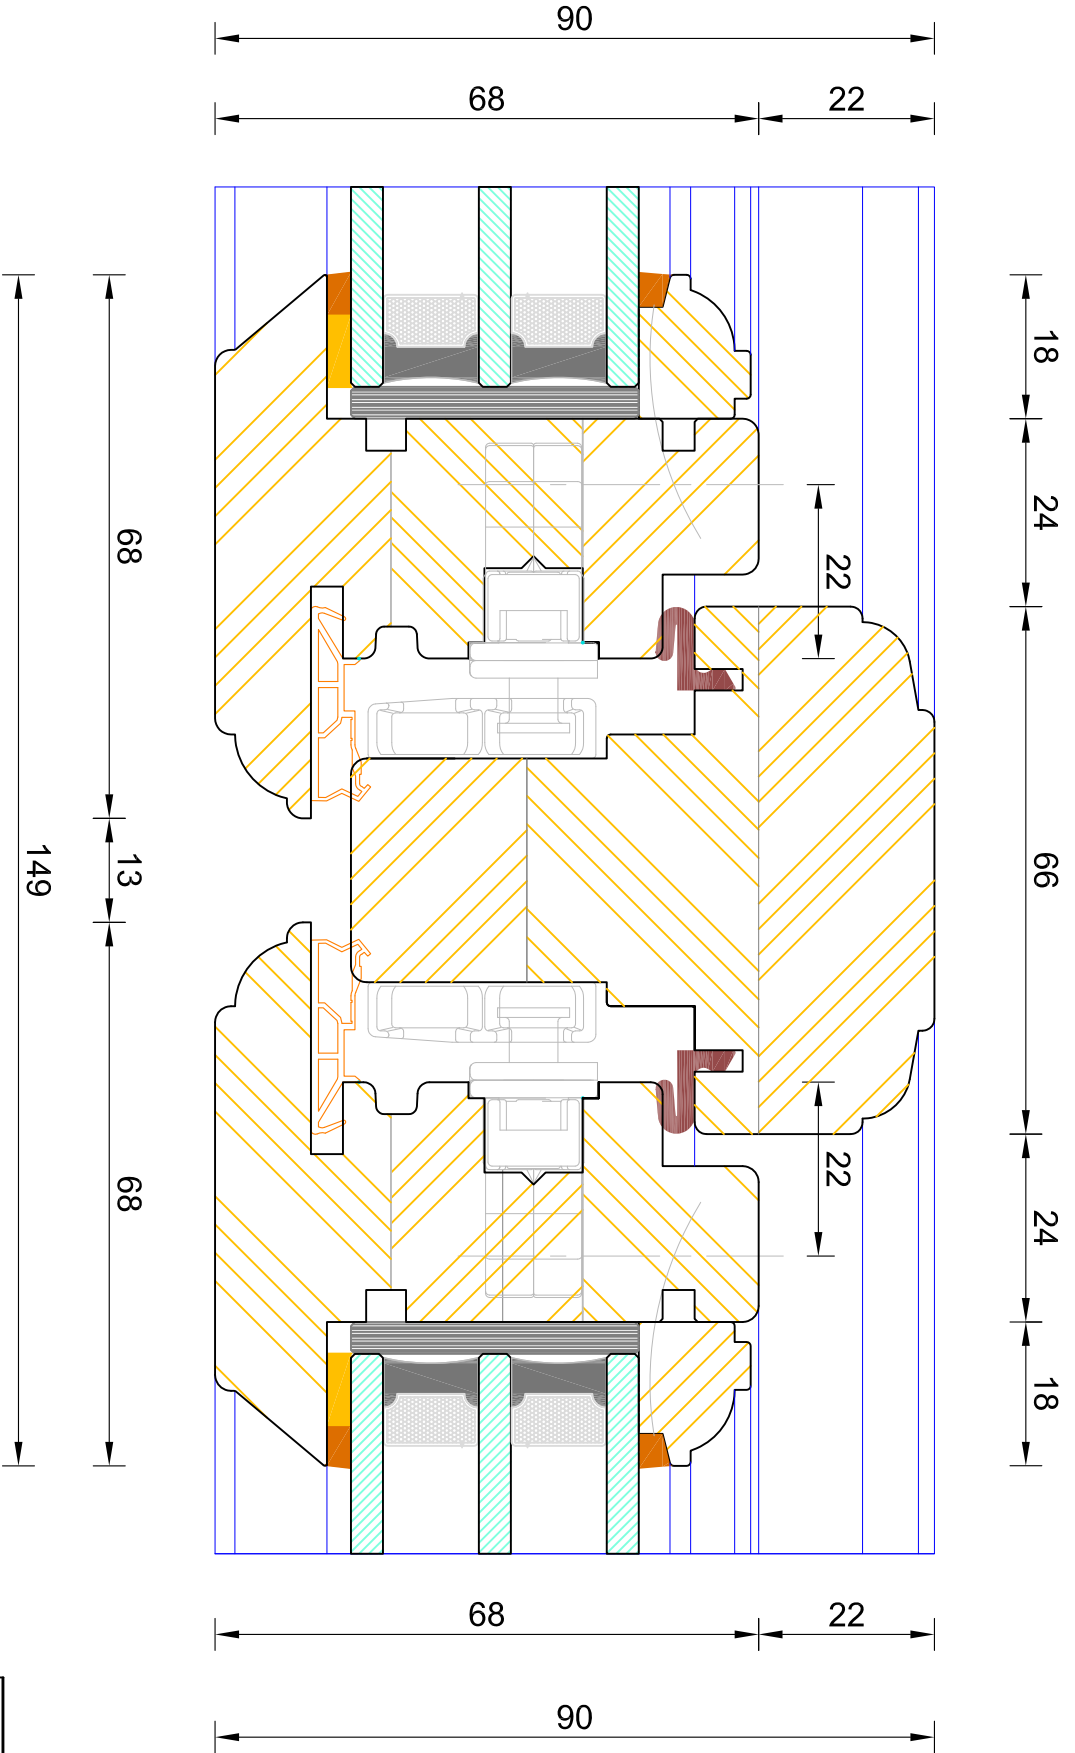

Bereco

Traditional Lipped Casement Window Triple Glazed - Solid Mullion (Sash / Sash)

DIMENSIONS	PLOT SIZE	SCALE	DATE	REV	DWG. NO.
MM	A4	1:1	18.06.2019	B	1752

Please consider the environment before printing