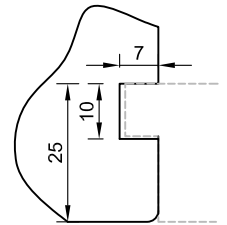

OPTIONAL  
no sub cill

OPTIONAL  
CILL BOARD GROOVE

CILL EXTENSION - available options:

- 25mm (98mm overall)
- 47mm (120mm overall)
- 62mm (135mm overall)

- 87mm (160mm overall)**
- 100mm (173mm overall)
- 114mm (187mm overall)

- 125mm (198mm overall)
- 140mm (213mm overall)

STANDARD  
one piece subcill

OPTIONAL  
CILL BOARD GROOVE

SUBCILL SIZES - 93mm / 115mm / 130mm overall

STANDARD  
subcill with cill extension

OPTIONAL  
CILL BOARD GROOVE