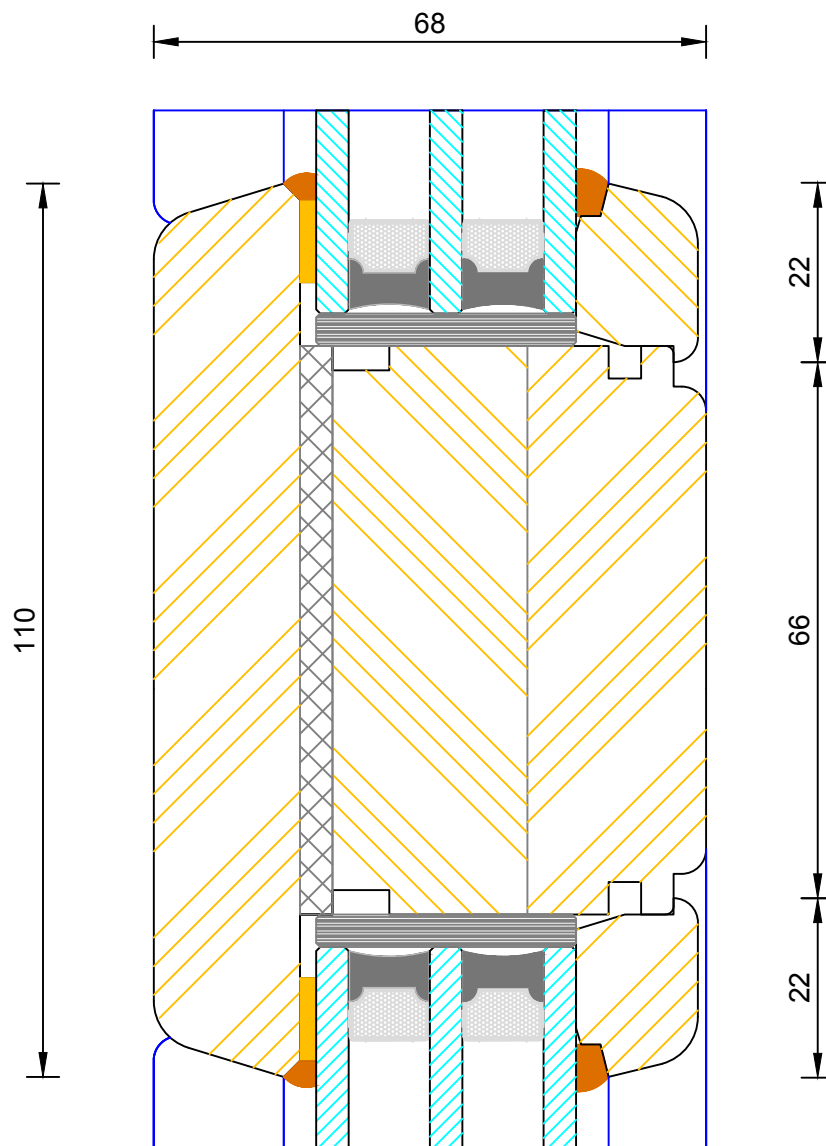

Please consider the environment before printing

Bereco

Creative Open In Flush Entrance Door
Triple Glazed - Flying Mullion

DIMENSIONS	PLOT SIZE	SCALE	DATE	REV	DWG. NO.
MM	A4	1:1	19.04.2012	A	3464

Please consider the environment before printing

Creative Open In Flush Entrance Door
 Triple Glazed - Mid Rail, Sidelight (110mm)

DIMENSIONS	PLOT SIZE	SCALE	DATE	REV	DWG NO.
MM	A4	1:1	19.04.2012	A	3468

Please consider the environment before printing

Creative Open In Flush Entrance Door
 Triple Glazed - Solid Transom (Fanlight / Sidelight)