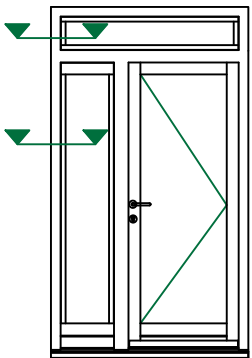

Creative Open In Flush Entrance Door
Triple Glazed - Cill Extension Options

DIMENSIONS	PLOT SIZE	SCALE	DATE	REV	DWG NO.
MM	A4	1:1	25.09.2019	B	3451
Please consider the environment before printing					

16

25

35

60 (varies min 60 / max 110mm)

22
16
22

68

DIMENSIONS	PLOT SIZE	SCALE	DATE	REV	DWG NO.
MM	A4	1:1	19.04.2012	A	3452
Please consider the environment before printing					

Creative Open In Flush Entrance Door
Triple Glazed - Sidelight Head

DIMENSIONS	PLOT SIZE	SCALE	DATE	REV	DWG NO.
MM	A4	1:1	19.04.2012	A	3453
Please consider the environment before printing					

Creative Open In Flush Entrance Door
Triple Glazed - Fanlight Head

DIMENSIONS	PLOT SIZE	SCALE	DATE	REV	DWG NO.
MM	A4	1:1	19.04.2012	A	3454
Please consider the environment before printing					

DIMENSIONS	PLOT SIZE	SCALE	DATE	REV	DWG NO.
MM	A4	1:1	19.04.2012	A	3461

Bereco

Creative Open In Flush Entrance Door
 Triple Glazed - Frame & Leaf Jamb (Hinge Side)

DIMENSIONS	PLOT SIZE	SCALE	DATE	REV	DWG NO.
MM	A4	1:1	19.04.2012	A	3462