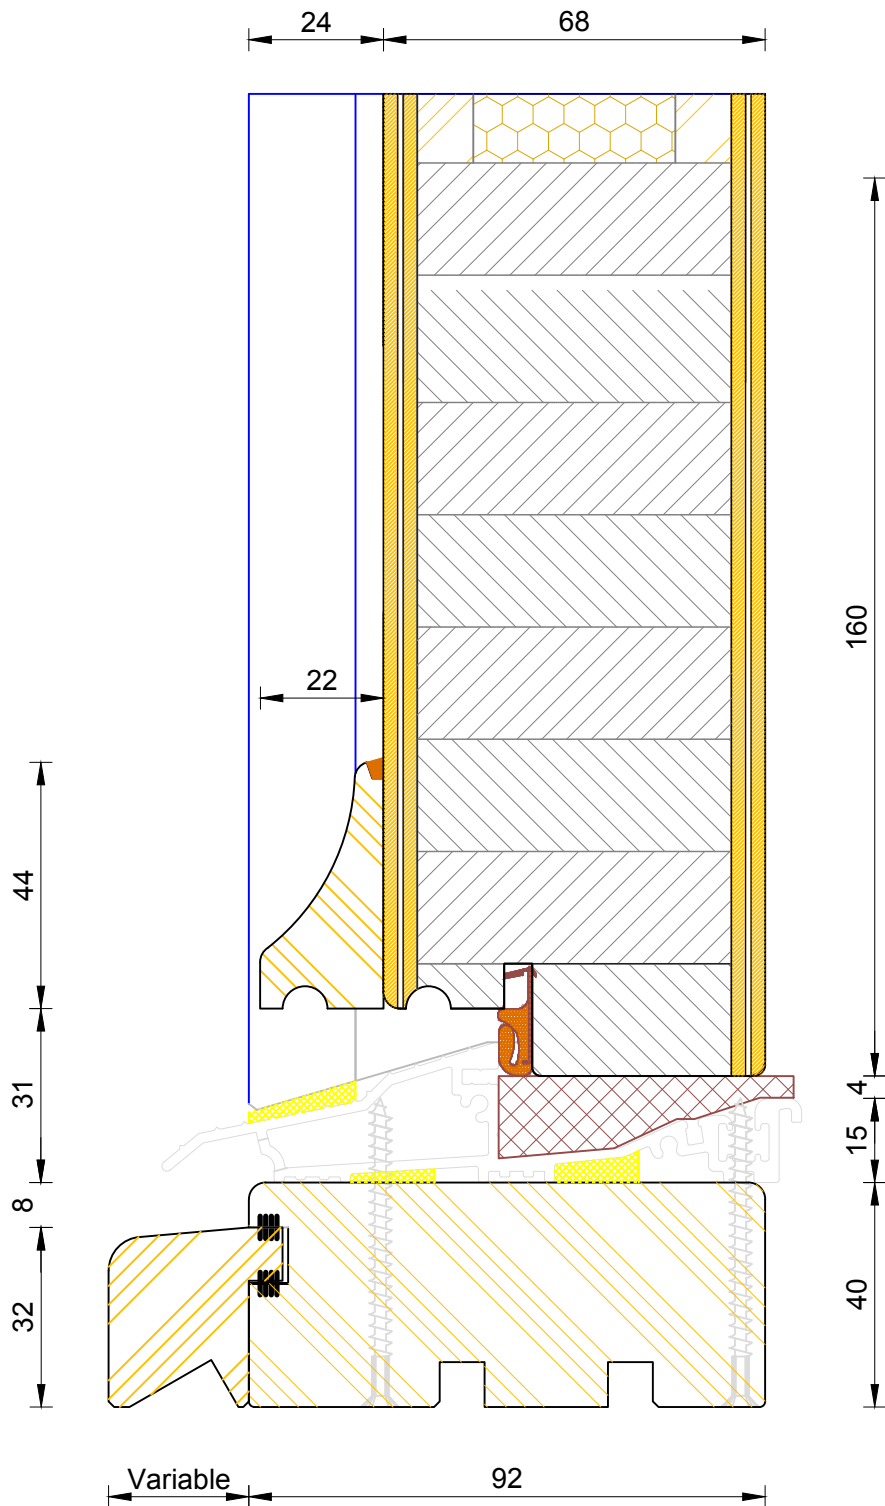

25

35

60 (varies min 60 / max 110mm)

22
16
22

68

DIMENSIONS	PLOT SIZE	SCALE	DATE	REV	DWG NO.
MM	A4	1:1	19.04.2012	A	3452
Please consider the environment before printing					

Creative Open In Flush Entrance Door
Triple Glazed - Sidelight Head

DIMENSIONS	PLOT SIZE	SCALE	DATE	REV	DWG NO.
MM	A3	1:1	19.04.2012	A	3457

CILL EXTENSION - available options: 25mm (117mm o/a) / 47mm (139mm o/a) / 62mm (154mm o/a) / 87mm (179mm o/a) / 114mm (206mm o/a) / 125mm (217mm o/a) / 140mm (232mm o/a)

If not otherwise stated, Hardwood Threshold will be painted the same colour as Frame.

Creative Open In Flush Entrance Door
 Triple Glazed - Mobility Thresh (Sidelight)

DIMENSIONS	PLOT SIZE	SCALE	DATE	REV	DWG NO.
MM	A3	1:1	19.04.2012	A	3459

Creative Open In Flush Entrance Door
Triple Glazed - Standard Thresh (140x43mm)

DIMENSIONS	PLOT SIZE	SCALE	DATE	REV	DWG NO.
MM	A3	1:1	19.04.2012	A	3465
Please consider the environment before printing					