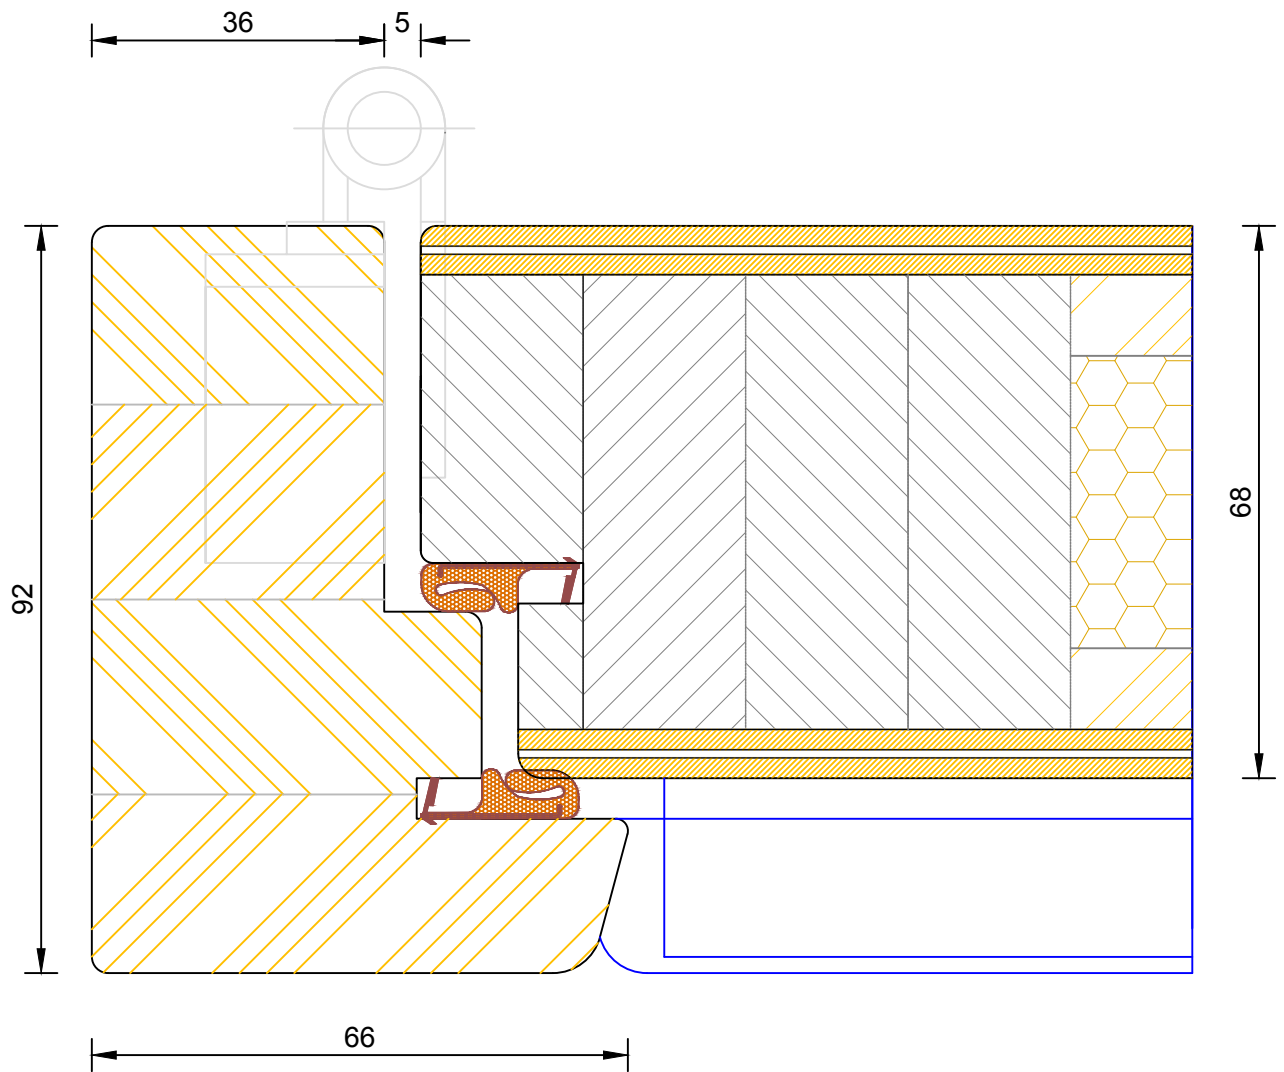

25

35

60 (varies min 60 / max 110mm)

22
16
22

68

DIMENSIONS	PLOT SIZE	SCALE	DATE	REV	DWG NO.
MM	A4	1:1	19.04.2012	A	3452
Please consider the environment before printing					

Creative Open In Flush Entrance Door
Triple Glazed - Sidelight Head

DIMENSIONS	PLOT SIZE	SCALE	DATE	REV	DWG NO.
MM	A4	1:1	19.04.2012	A	3453
Please consider the environment before printing					

Creative Open In Flush Entrance Door
Triple Glazed - Fanlight Head

DIMENSIONS	PLOT SIZE	SCALE	DATE	REV	DWG NO.
MM	A4	1:1	19.04.2012	A	3454
Please consider the environment before printing					

DIMENSIONS	PLOT SIZE	SCALE	DATE	REV	DWG NO.
MM	A4	1:1	19.04.2012	A	3461

Bereco

Creative Open In Flush Entrance Door
 Triple Glazed - Frame & Leaf Jamb (Hinge Side)

DIMENSIONS	PLOT SIZE	SCALE	DATE	REV	DWG NO.
MM	A4	1:1	19.04.2012	A	3462

Please consider the environment before printing

Creative Open In Flush Entrance Door
 Triple Glazed - Frame & Leaf Jamb (Handle Side)

DIMENSIONS	PLOT SIZE	SCALE	DATE	REV	DWG NO.
MM	A4	1:1	19.04.2012	A	3463