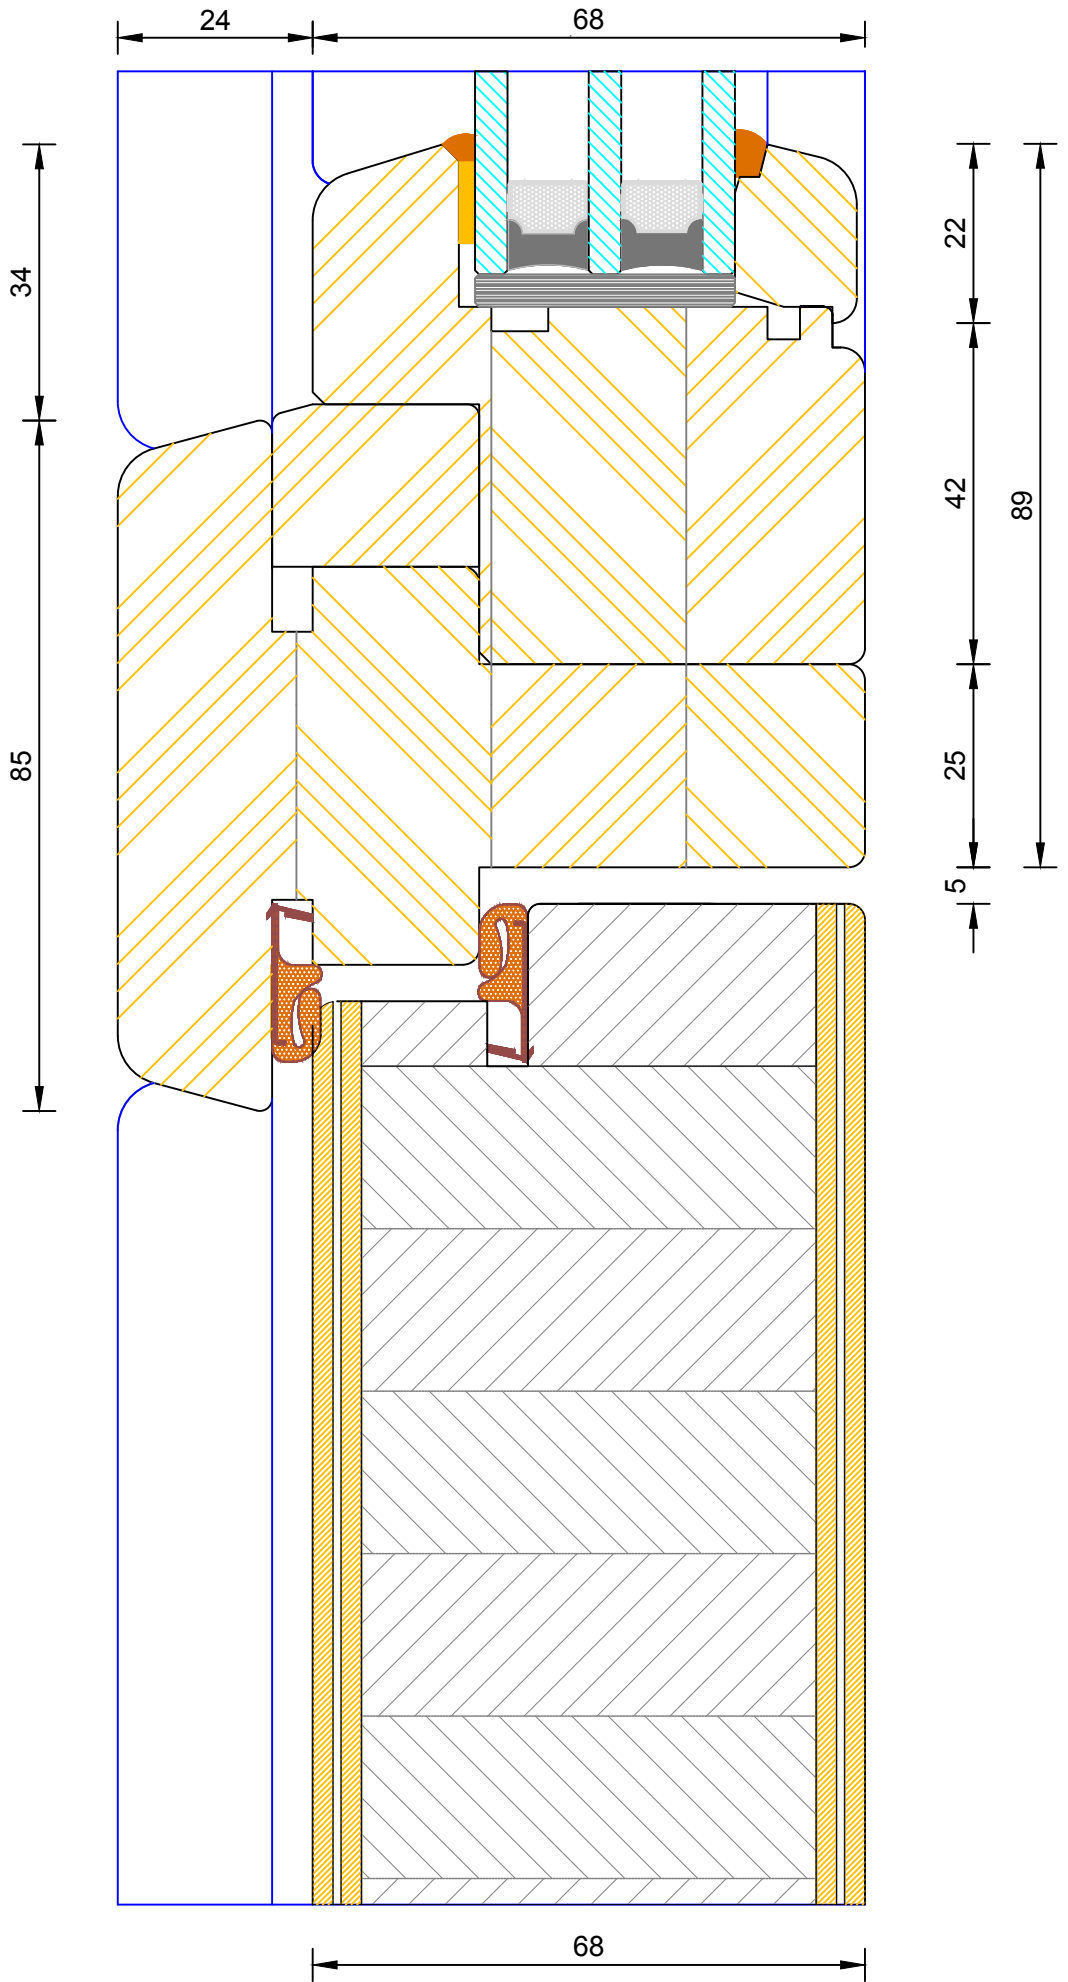

25

35

60 (varies min 60 / max 110mm)

22
16
22

68

DIMENSIONS	PLOT SIZE	SCALE	DATE	REV	DWG NO.
MM	A4	1:1	19.04.2012	A	3452
Please consider the environment before printing					

Creative Open In Flush Entrance Door
Triple Glazed - Sidelight Head

Please consider the environment before printing

Bereco

Creative Open In Flush Entrance Door
Triple Glazed - Flying Mullion

DIMENSIONS	PLOT SIZE	SCALE	DATE	REV	DWG. NO.
MM	A4	1:1	19.04.2012	A	3464

Please consider the environment before printing

Creative Open In Flush Entrance Door
 Triple Glazed - Mid Rail, Sidelight (110mm)

DIMENSIONS	PLOT SIZE	SCALE	DATE	REV	DWG NO.
MM	A4	1:1	19.04.2012	A	3468

Please consider the environment before printing

Creative Open In Flush Entrance Door
 Triple Glazed - Solid Transom (Fanlight / Sidelight)