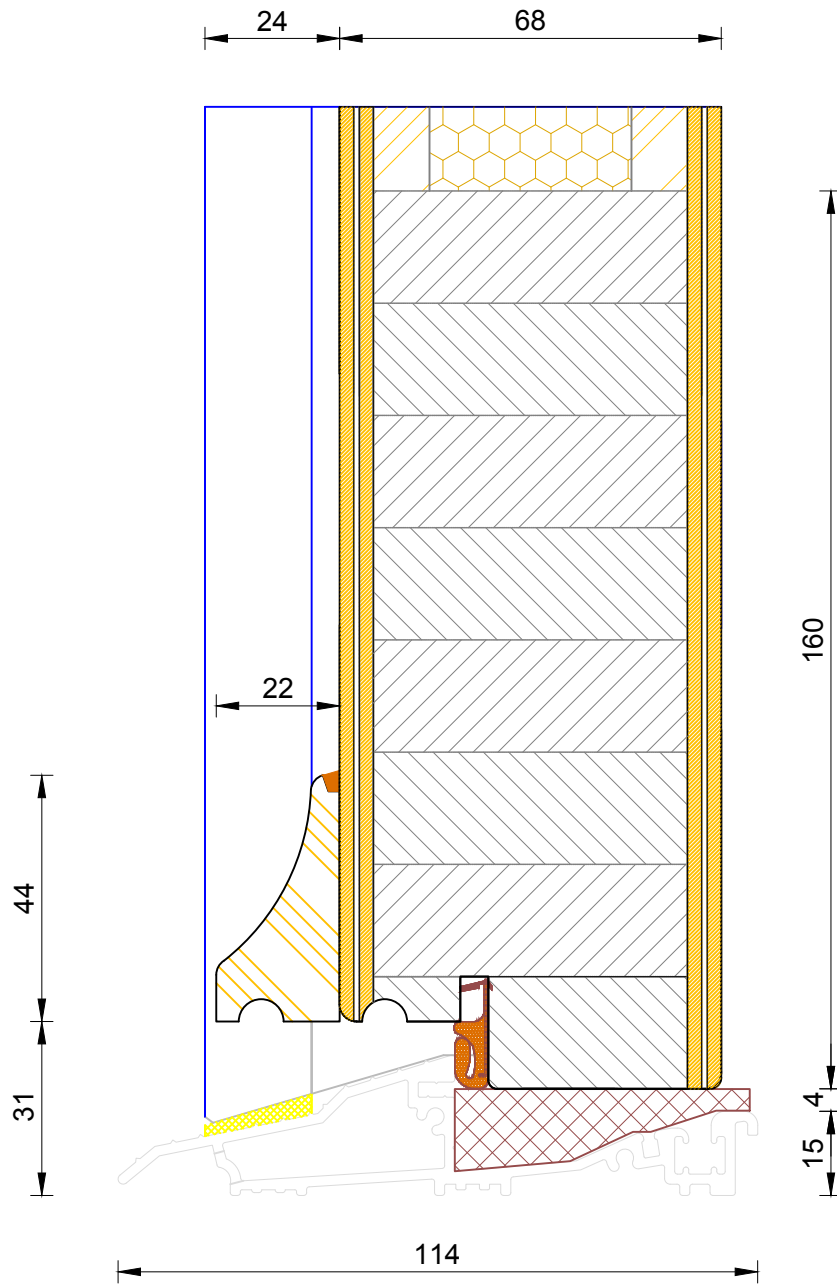

Creative Open In Flush Entrance Door
Triple Glazed - Mobility Thresh

DIMENSIONS	PLOT SIZE	SCALE	DATE	REV	DWG NO.
MM	A3	1:1	19.04.2012	A	3467
Please consider the environment before printing