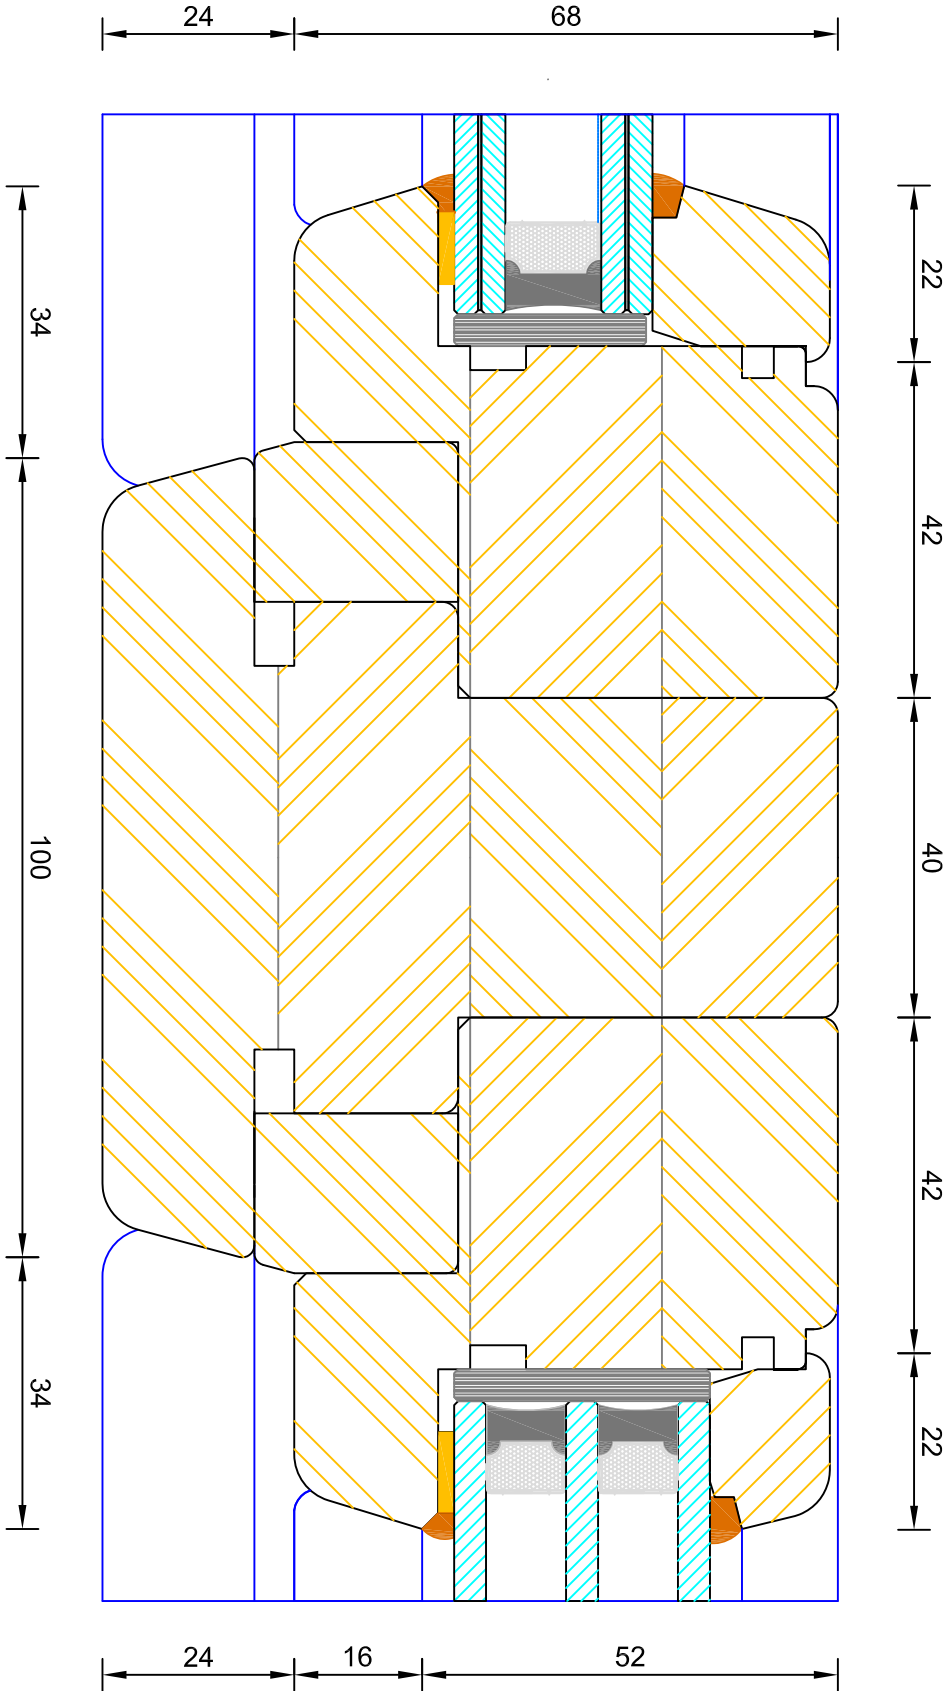

Bereco

Creative Open In Flush Entrance Door Triple Glazed - Solid Mullion (Fixed Light / Fixed Light)

DIMENSIONS	PLOT SIZE	SCALE	DATE	REV	DWG. NO.
MM	A4	1:1	19.04.2012	A	3471

Please consider the environment before printing