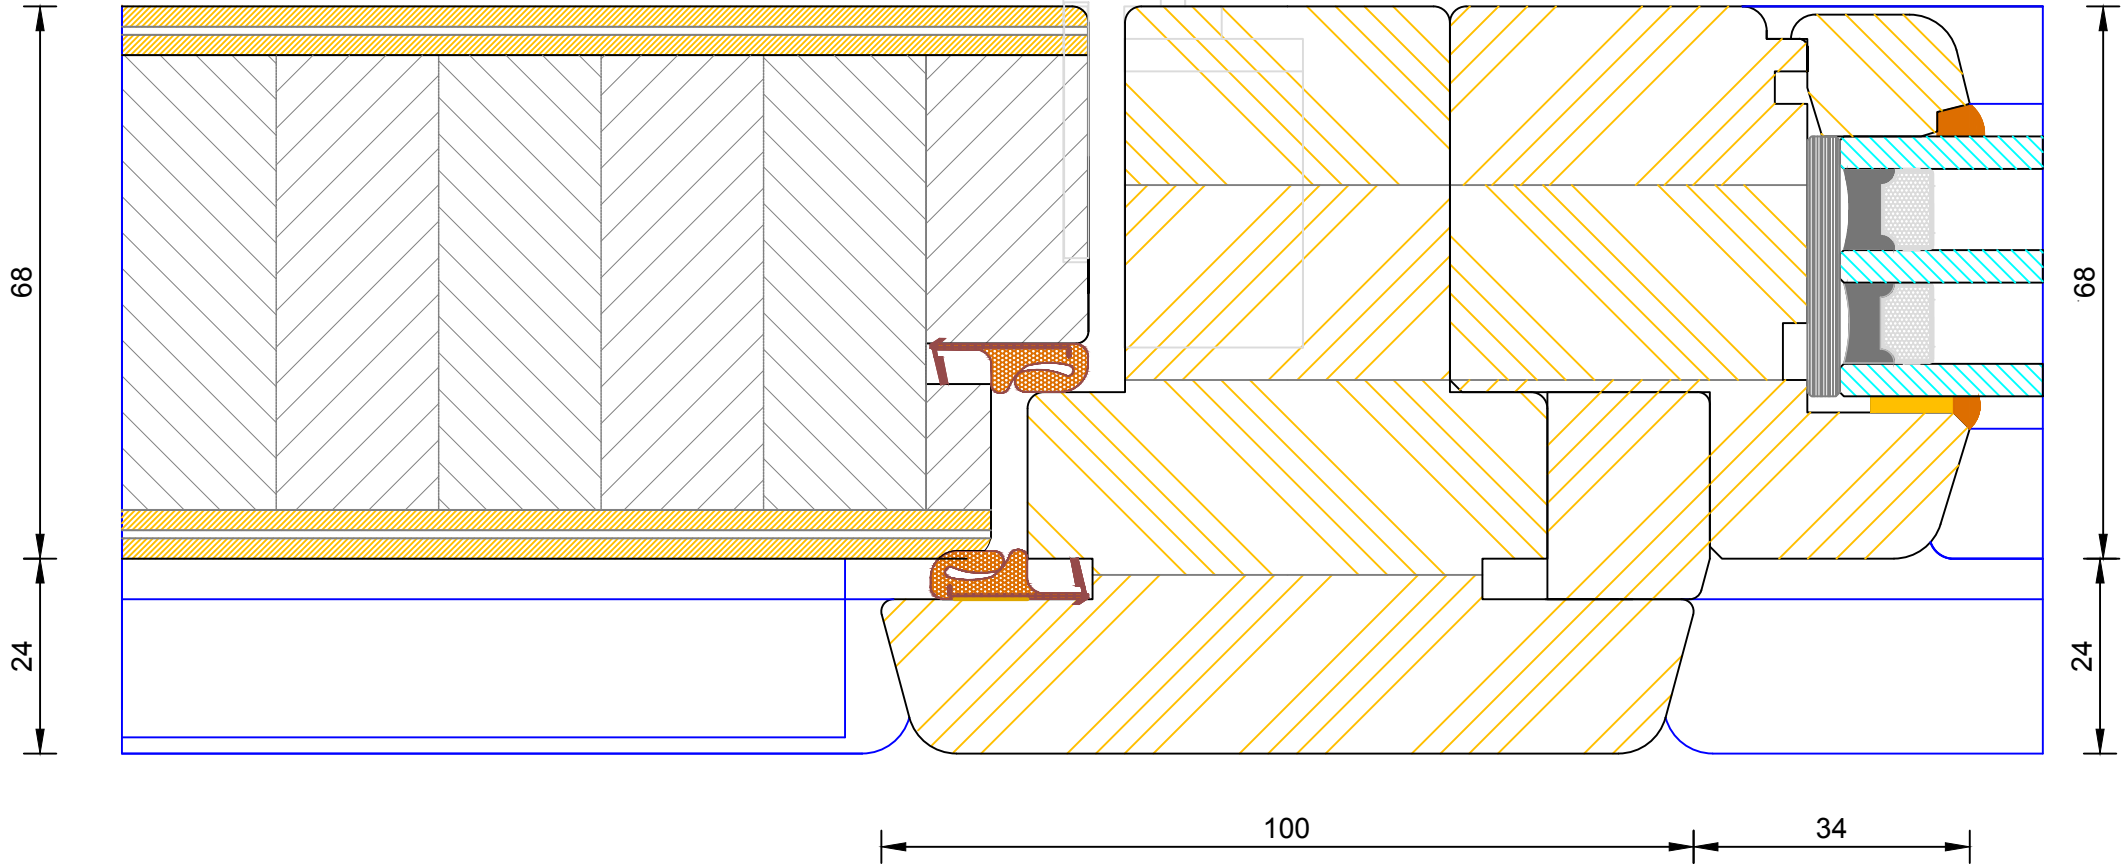

Creative Open In Flush Entrance Door
Triple Glazed - Solid Mullion (Leaf / Side Light)

DIMENSIONS	PLOT SIZE	SCALE	DATE	REV	DWG NO.
MM	A4	1:1	19.04.2012	A	3472
Please consider the environment before printing