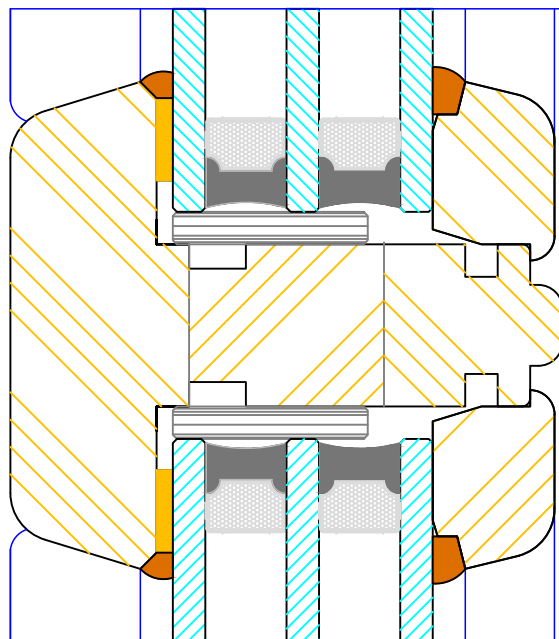

Creative Open In Flush Entrance Door
Triple Glazed - Cill Extension Options

DIMENSIONS	PLOT SIZE	SCALE	DATE	REV	DWG NO.
MM	A4	1:1	25.09.2019	B	3451
Please consider the environment before printing					

16

25

35

60 (varies min 60 / max 110mm)

22
16
22

68

DIMENSIONS	PLOT SIZE	SCALE	DATE	REV	DWG NO.
MM	A4	1:1	19.04.2012	A	3452
Please consider the environment before printing					

Creative Open In Flush Entrance Door
Triple Glazed - Sidelight Head