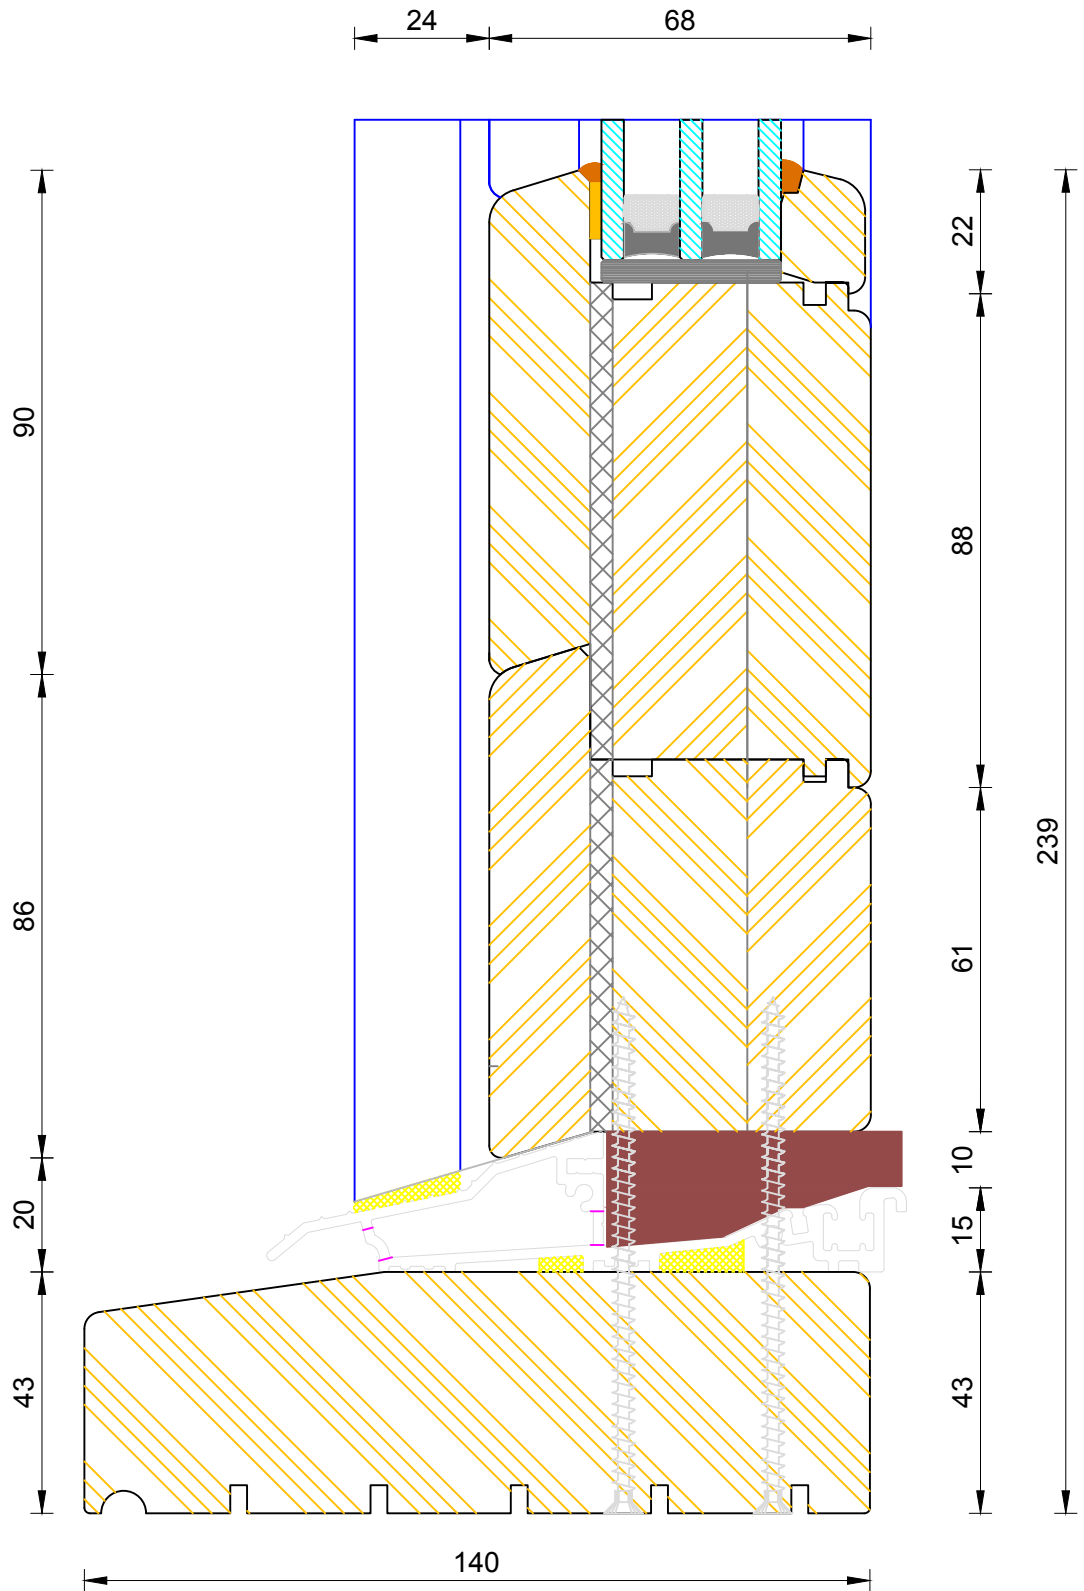

DIMENSIONS	PLOT SIZE	SCALE	DATE	REV	DWG NO.
MM	A4	1:1	19.04.2012	A	3472
Please consider the environment before printing					

Bereco

Creative Open In Flush Entrance Door Triple Glazed - Solid Mullion (Leaf / Side Light)

DIMENSIONS	PLOT SIZE	SCALE	DATE	REV	DWG. NO.
MM	A4	1:1	19.04.2012	A	3473

Please consider the environment before printing

Creative Open In Flush Entrance Door
 Triple Glazed - Standard Thresh (Sidelight)

DIMENSIONS	PLOT SIZE	SCALE	DATE	REV	DWG NO.
MM	A3	1:1	19.04.2012	A	3457

CILL EXTENSION - available options: 25mm (117mm o/a) / 47mm (139mm o/a) / 62mm (154mm o/a) / 87mm (179mm o/a) / 114mm (206mm o/a) / 125mm (217mm o/a) / 140mm (232mm o/a)