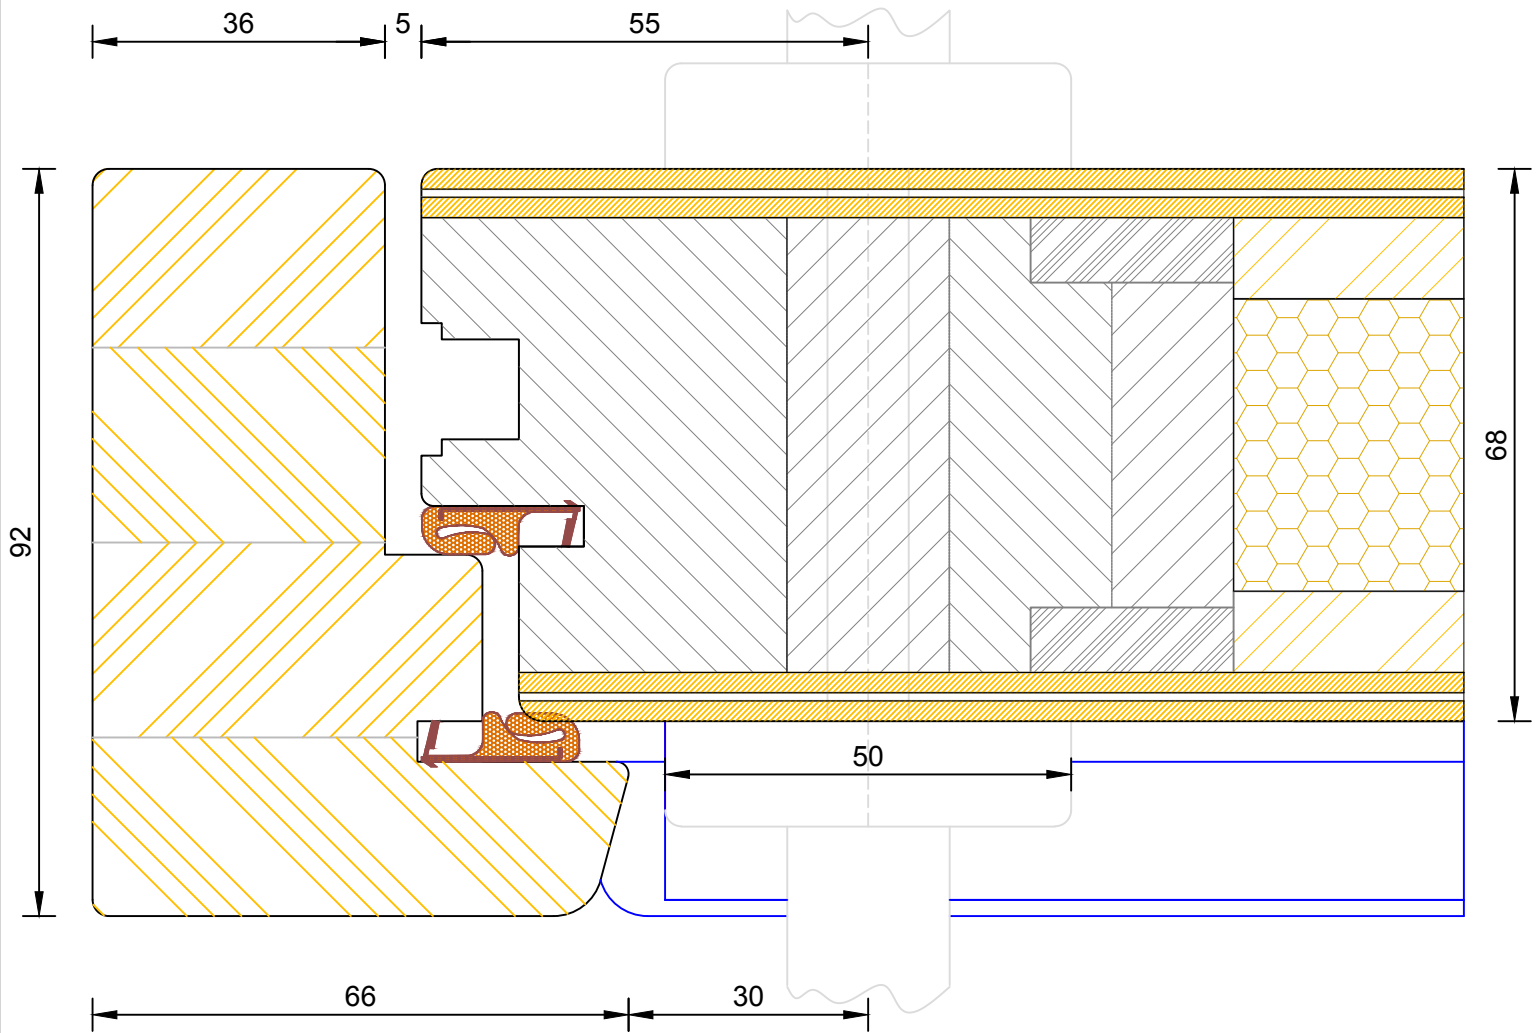

25

35

60 (varies min 60 / max 110mm)

22
16
22

68

DIMENSIONS	PLOT SIZE	SCALE	DATE	REV	DWG NO.
MM	A4	1:1	19.04.2012	A	3452
Please consider the environment before printing					

Creative Open In Flush Entrance Door
Triple Glazed - Sidelight Head

DIMENSIONS	PLOT SIZE	SCALE	DATE	REV	DWG NO.
MM	A4	1:1	19.04.2012	A	3461

Bereco

Creative Open In Flush Entrance Door
 Triple Glazed - Frame & Leaf Jamb (Hinge Side)

DIMENSIONS	PLOT SIZE	SCALE	DATE	REV	DWG NO.
MM	A4	1:1	19.04.2012	A	3462

Please consider the environment before printing

Creative Open In Flush Entrance Door
 Triple Glazed - Frame & Leaf Jamb (Handle Side)

DIMENSIONS	PLOT SIZE	SCALE	DATE	REV	DWG NO.
MM	A4	1:1	19.04.2012	A	3463