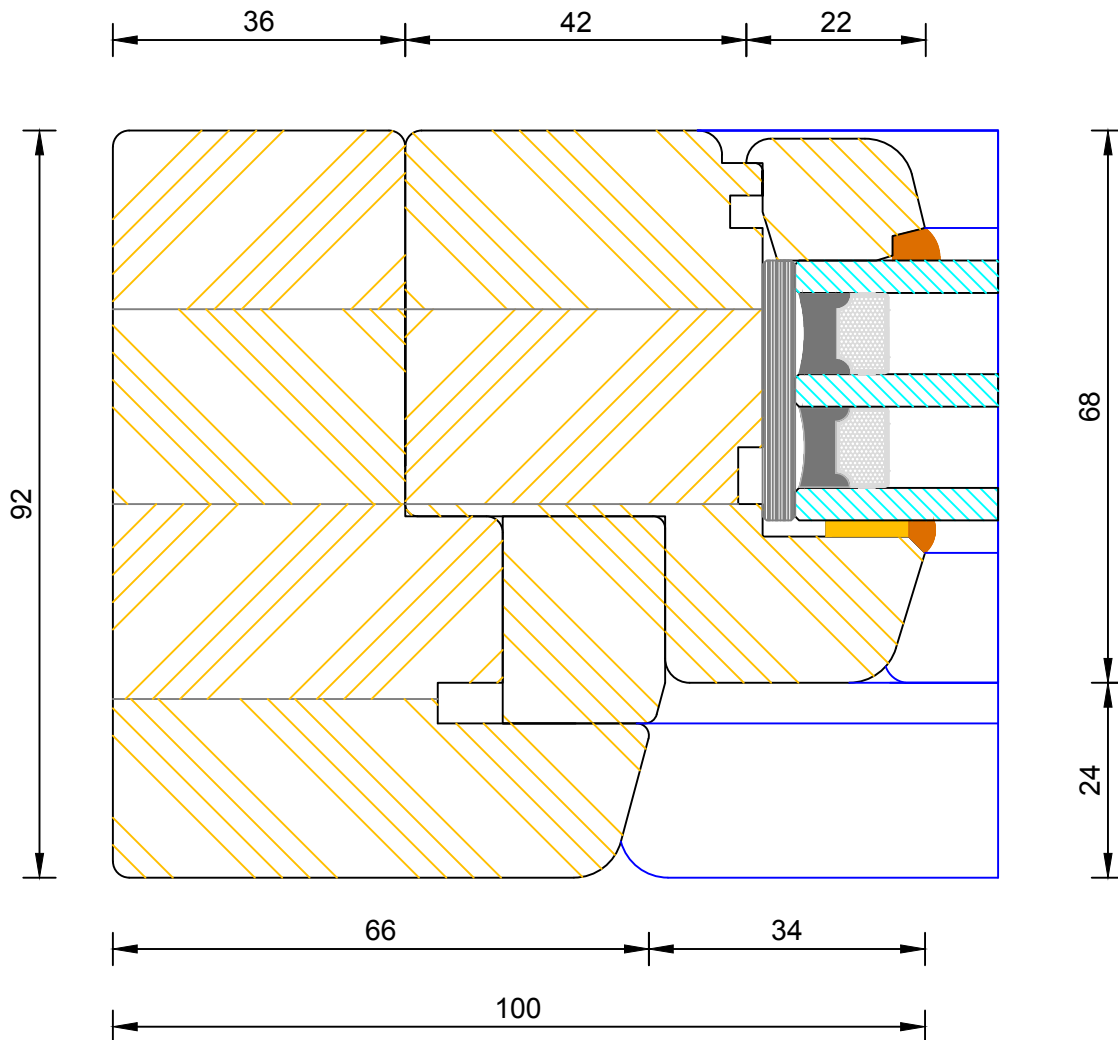

25

35

60 (varies min 60 / max 110mm)

22
16
22

68

DIMENSIONS	PLOT SIZE	SCALE	DATE	REV	DWG NO.
MM	A4	1:1	19.04.2012	A	3452
Please consider the environment before printing					

Creative Open In Flush Entrance Door
Triple Glazed - Sidelight Head

DIMENSIONS	PLOT SIZE	SCALE	DATE	REV	DWG NO.
MM	A4	1:1	19.04.2012	A	3453
Please consider the environment before printing					

Creative Open In Flush Entrance Door
Triple Glazed - Fanlight Head

DIMENSIONS	PLOT SIZE	SCALE	DATE	REV	DWG NO.
MM	A4	1:1	19.04.2012	A	3454
Please consider the environment before printing					

DIMENSIONS	PLOT SIZE	SCALE	DATE	REV	DWG NO.
MM	A4	1:1	19.04.2012	A	3461

Bereco

Creative Open In Flush Entrance Door
 Triple Glazed - Frame & Leaf Jamb (Hinge Side)

DIMENSIONS	PLOT SIZE	SCALE	DATE	REV	DWG NO.
MM	A4	1:1	19.04.2012	A	3462