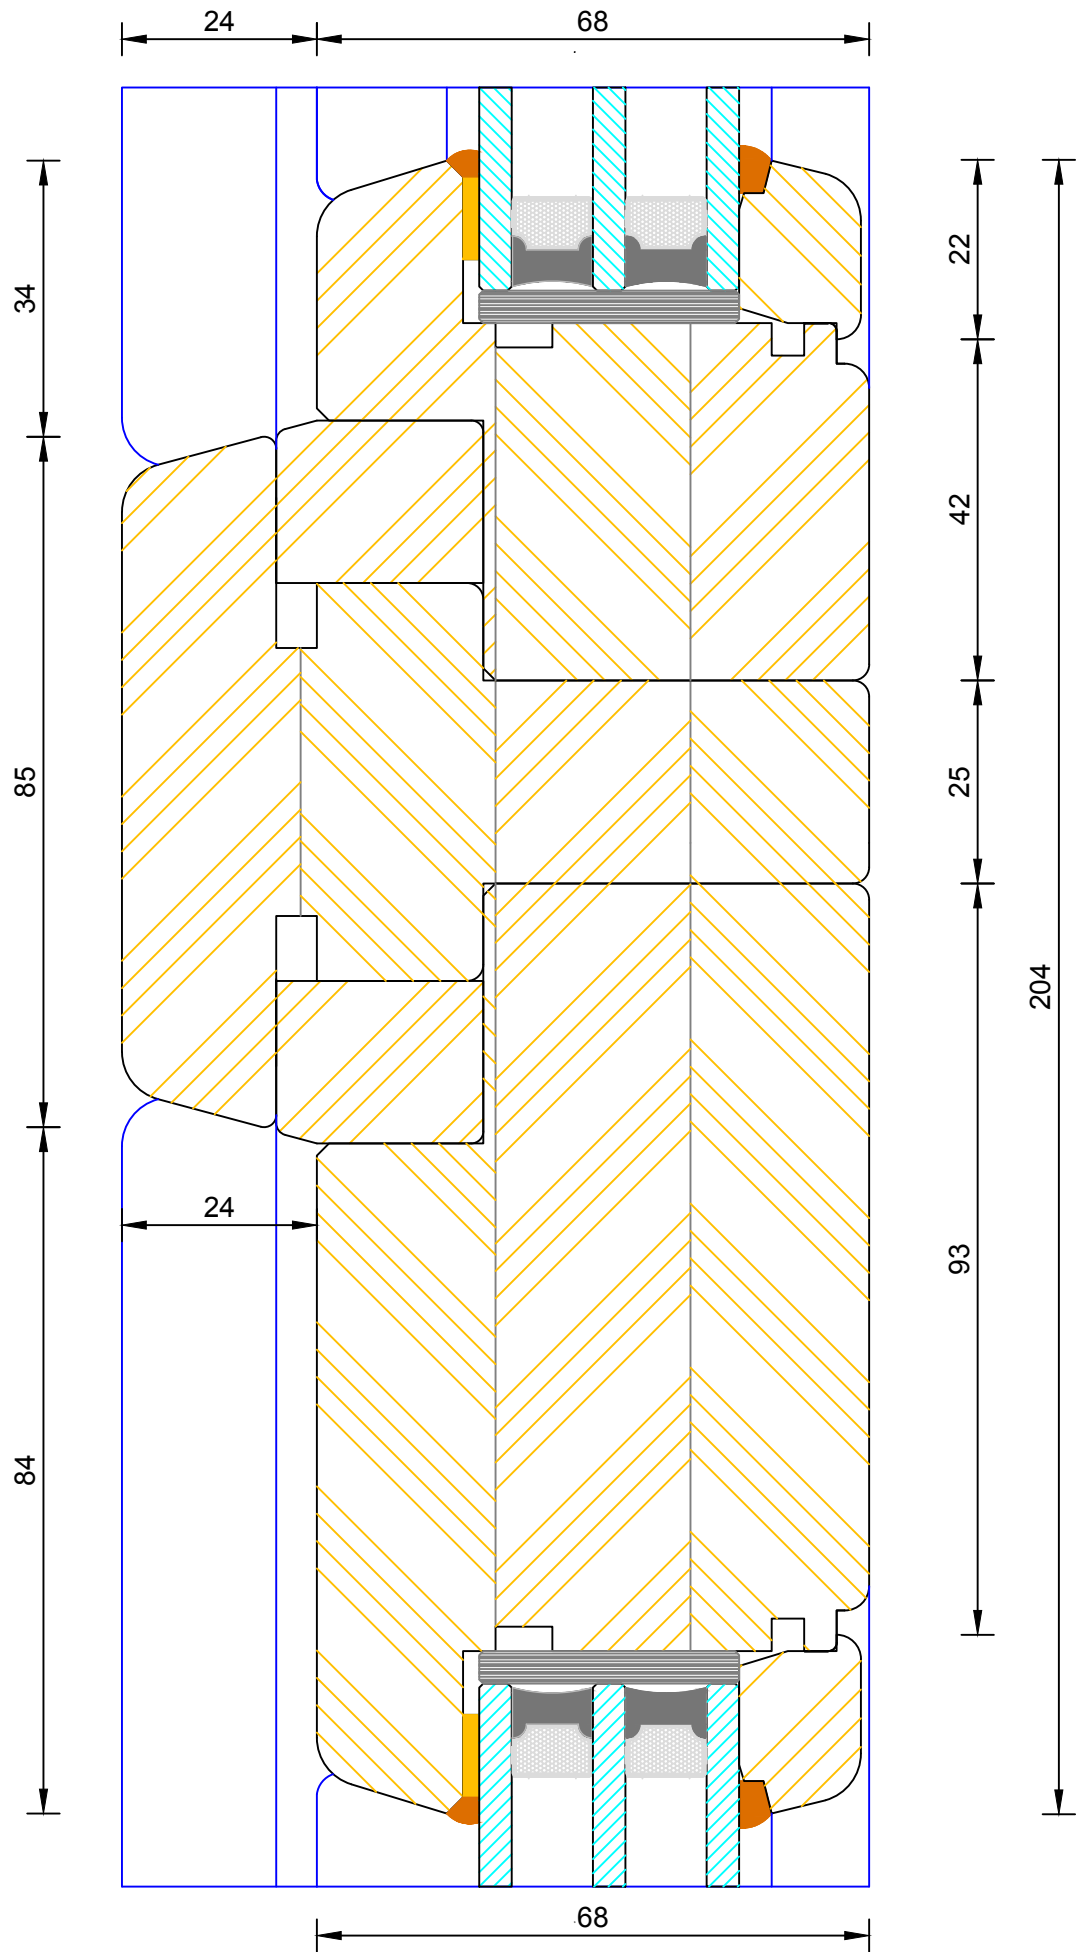

Creative Open In Flush Entrance Door
Triple Glazed - Solid Transom (Fanlight / Door Leaf)

DIMENSIONS	PLOT SIZE	SCALE	DATE	REV	DWG NO.
MM	A4	1:1	19.04.2012	A	3470

Please consider the environment before printing