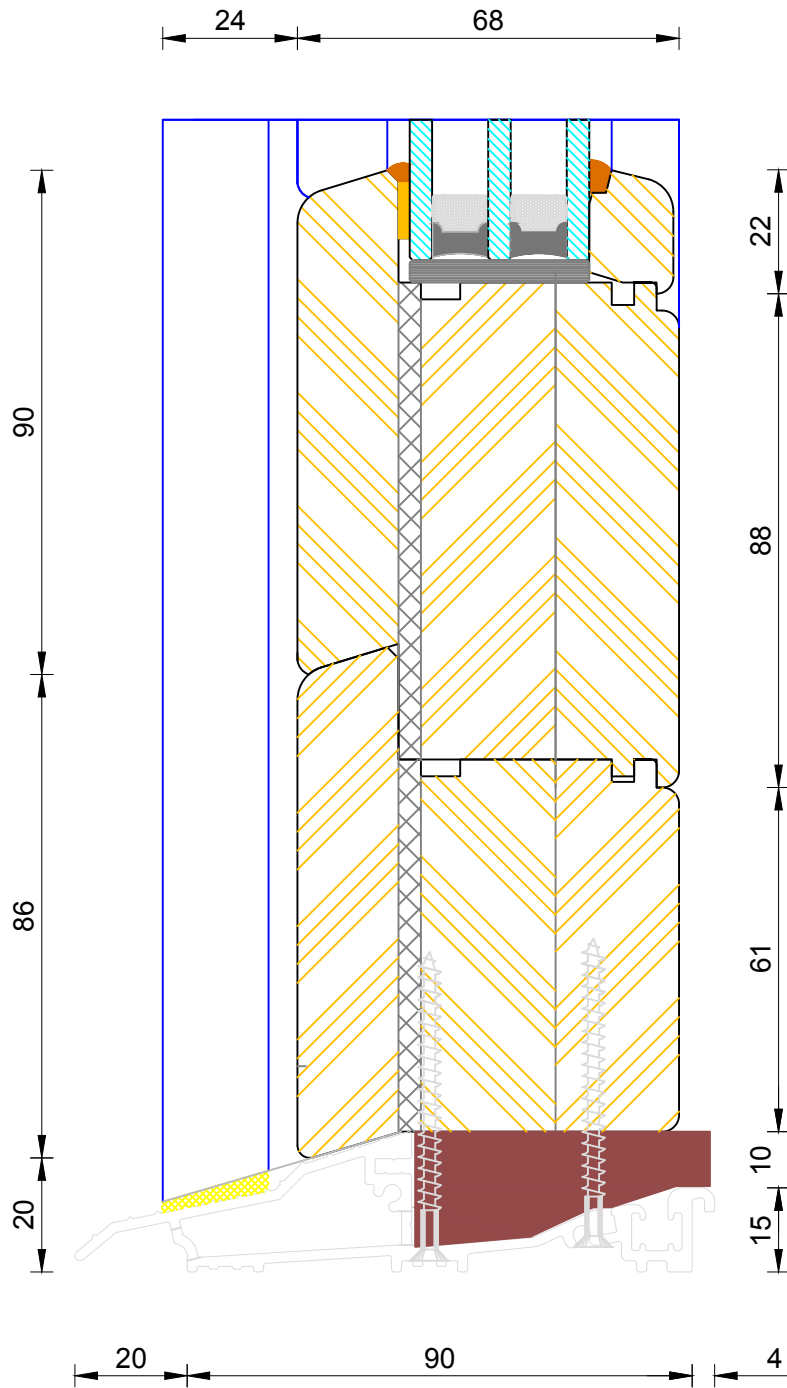

Creative Open In Flush Entrance Door
Triple Glazed - Mobility Thresh (Sidelight)

DIMENSIONS	PLOT SIZE	SCALE	DATE	REV	DWG NO.
MM	A3	1:1	19.04.2012	A	3459