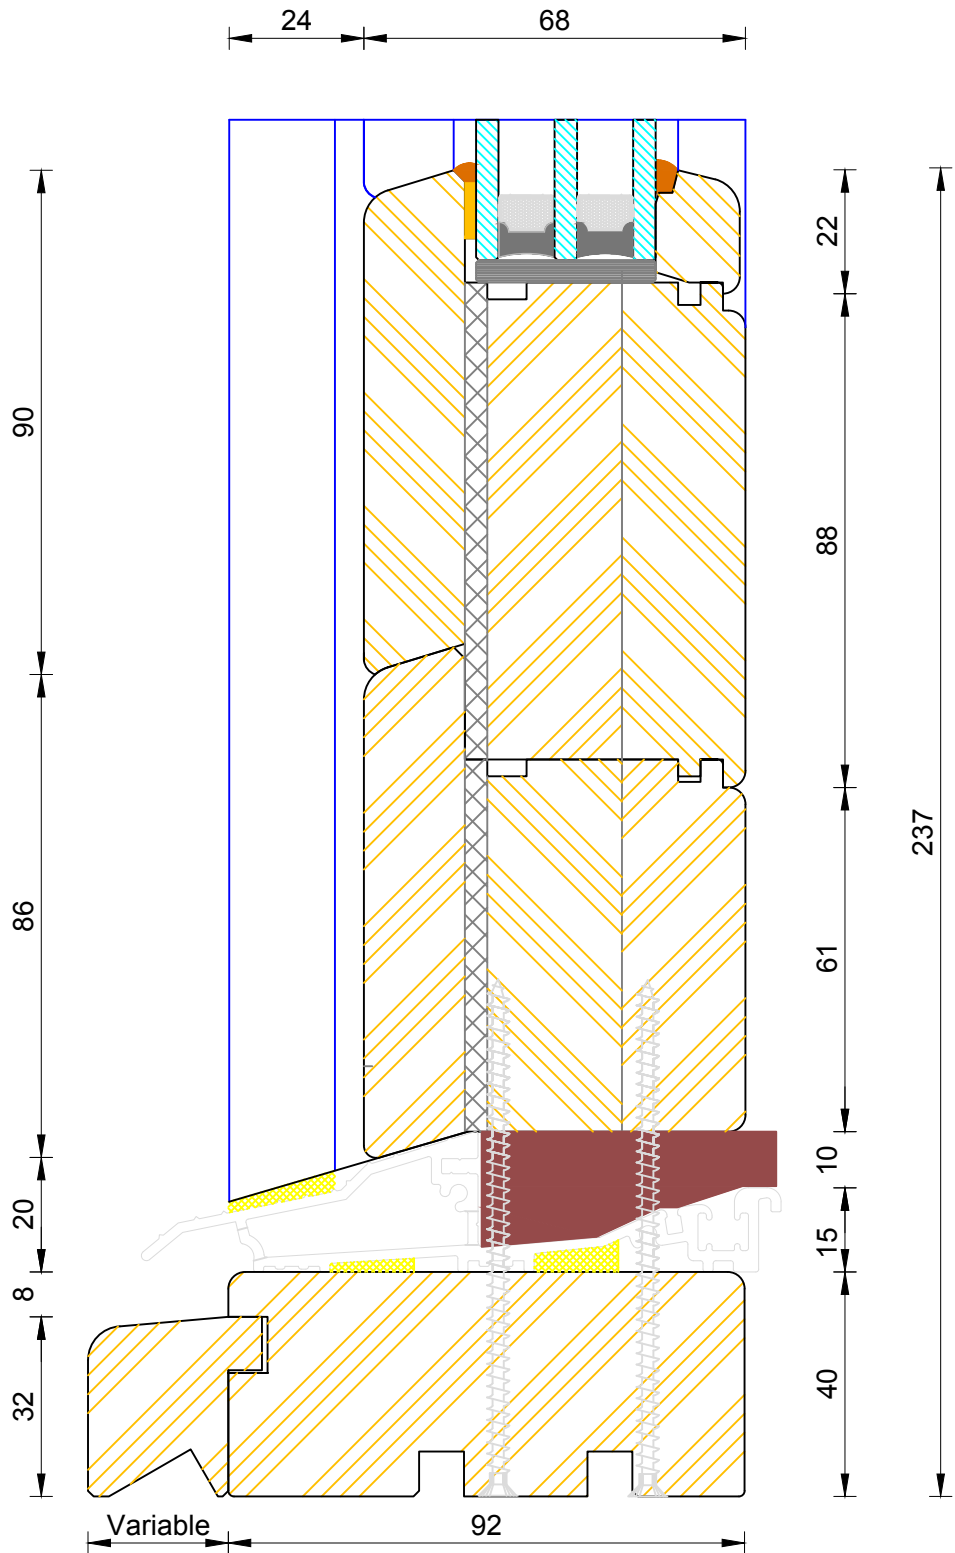

25

35

60 (varies min 60 / max 110mm)

22
16
22

68

DIMENSIONS	PLOT SIZE	SCALE	DATE	REV	DWG NO.
MM	A4	1:1	19.04.2012	A	3452
Please consider the environment before printing					

Creative Open In Flush Entrance Door
Triple Glazed - Sidelight Head

DIMENSIONS	PLOT SIZE	SCALE	DATE	REV	DWG. NO.
MM	A4	1:1	19.04.2012	A	3473

Please consider the environment before printing

Creative Open In Flush Entrance Door
 Triple Glazed - Standard Thresh (Sidelight)

DIMENSIONS	PLOT SIZE	SCALE	DATE	REV	DWG NO.
MM	A3	1:1	19.04.2012	A	3457

CILL EXTENSION - available options: 25mm (117mm o/a) / 47mm (139mm o/a) / 62mm (154mm o/a) / 87mm (179mm o/a) / 114mm (206mm o/a) / 125mm (217mm o/a) / 140mm (232mm o/a)