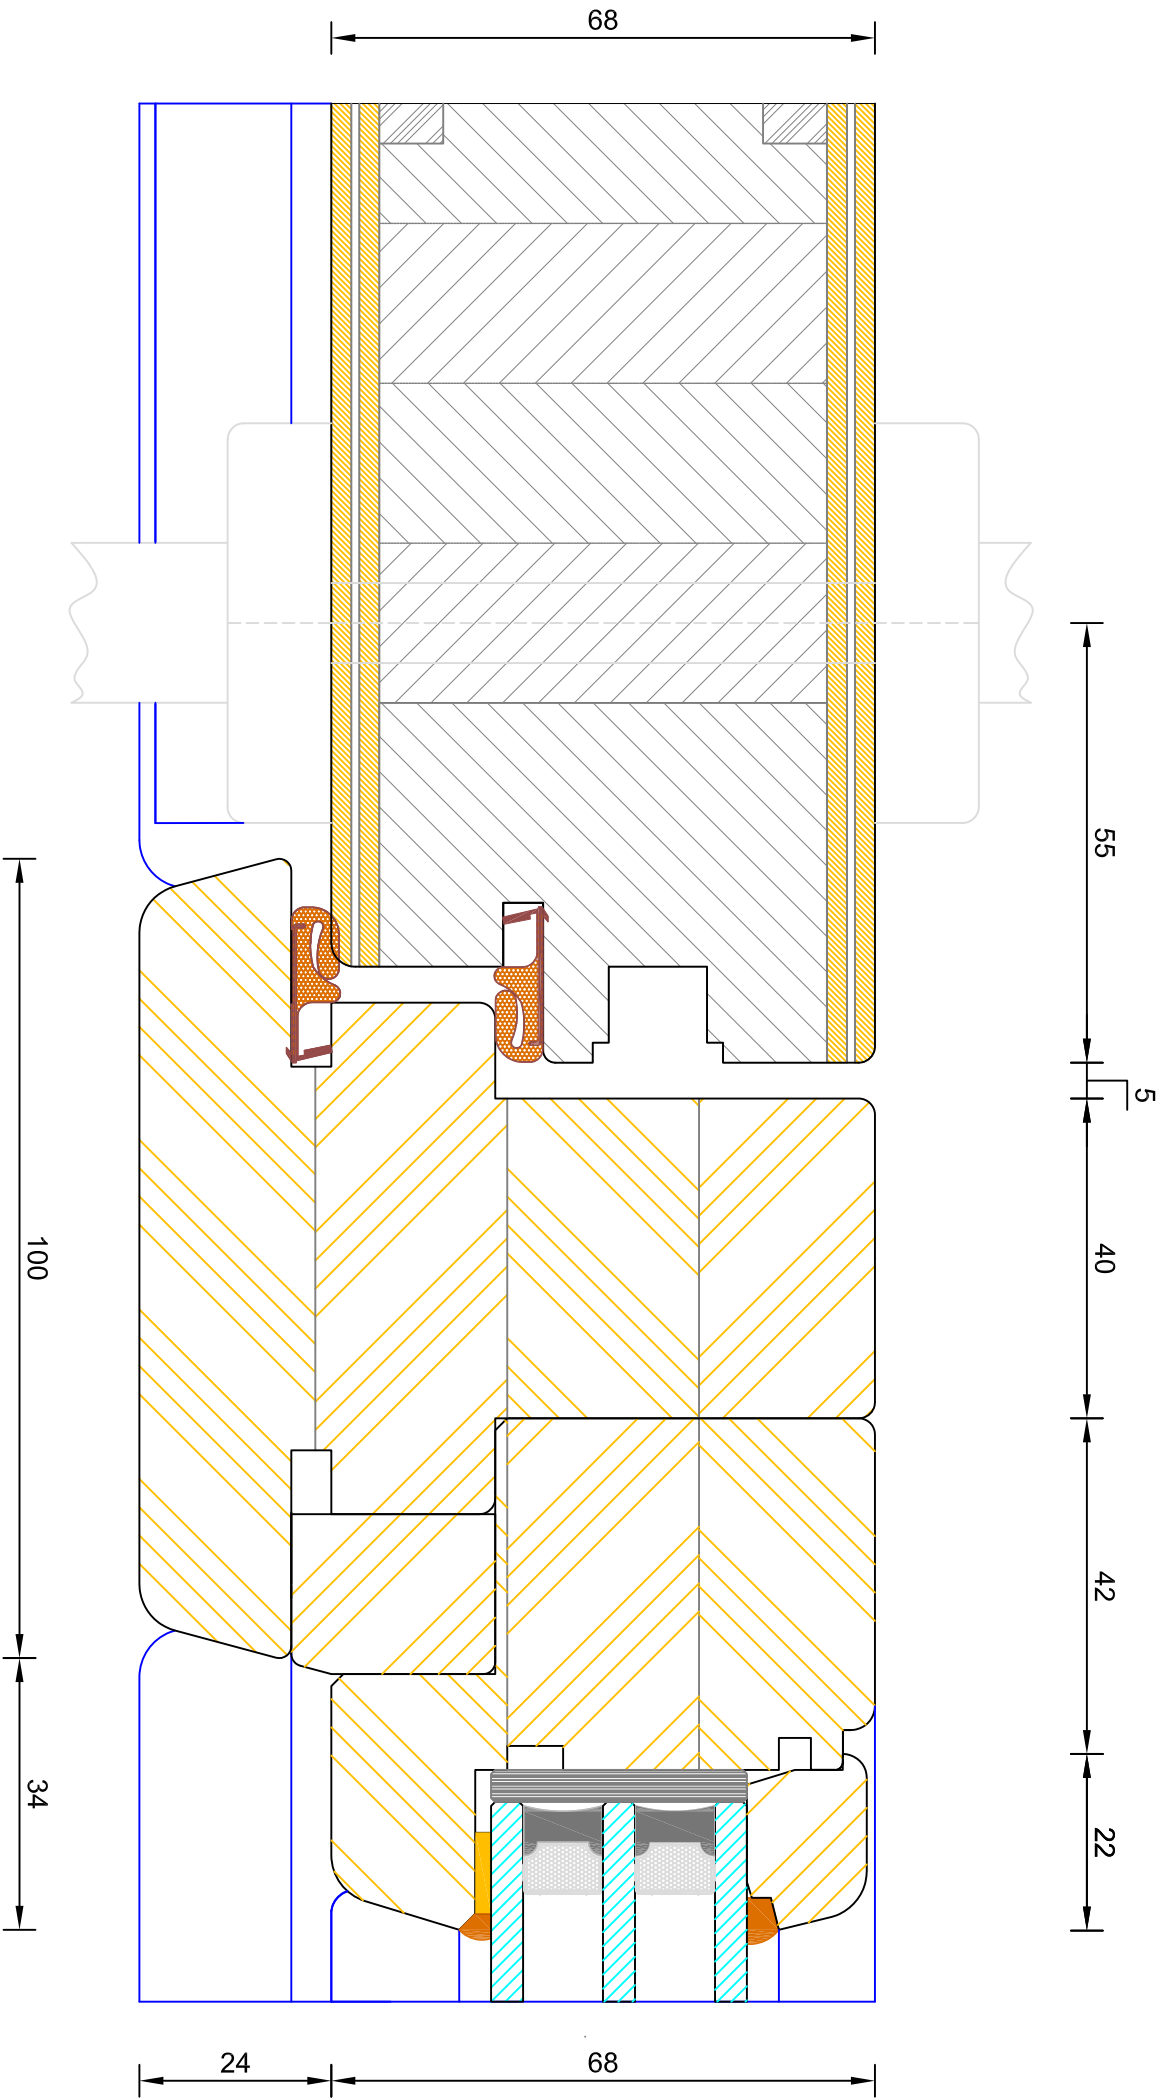

25

35

60 (varies min 60 / max 110mm)

22
16
22

68

DIMENSIONS	PLOT SIZE	SCALE	DATE	REV	DWG NO.
MM	A4	1:1	19.04.2012	A	3452
Please consider the environment before printing					

Creative Open In Flush Entrance Door
Triple Glazed - Sidelight Head

DIMENSIONS	PLOT SIZE	SCALE	DATE	REV	DWG NO.
MM	A4	1:1	19.04.2012	A	3472
Please consider the environment before printing					

Bereco

Creative Open In Flush Entrance Door Triple Glazed - Solid Mullion (Leaf / Side Light)

DIMENSIONS	PLOT SIZE	SCALE	DATE	REV	DWG. NO.
MM	A4	1:1	19.04.2012	A	3473

Please consider the environment before printing

Creative Open In Flush Entrance Door
 Triple Glazed - Standard Thresh (Sidelight)

DIMENSIONS	PLOT SIZE	SCALE	DATE	REV	DWG NO.
MM	A3	1:1	19.04.2012	A	3457

CILL EXTENSION - available options: 25mm (117mm o/a) / 47mm (139mm o/a) / 62mm (154mm o/a) / 87mm (179mm o/a) / 114mm (206mm o/a) / 125mm (217mm o/a) / 140mm (232mm o/a)