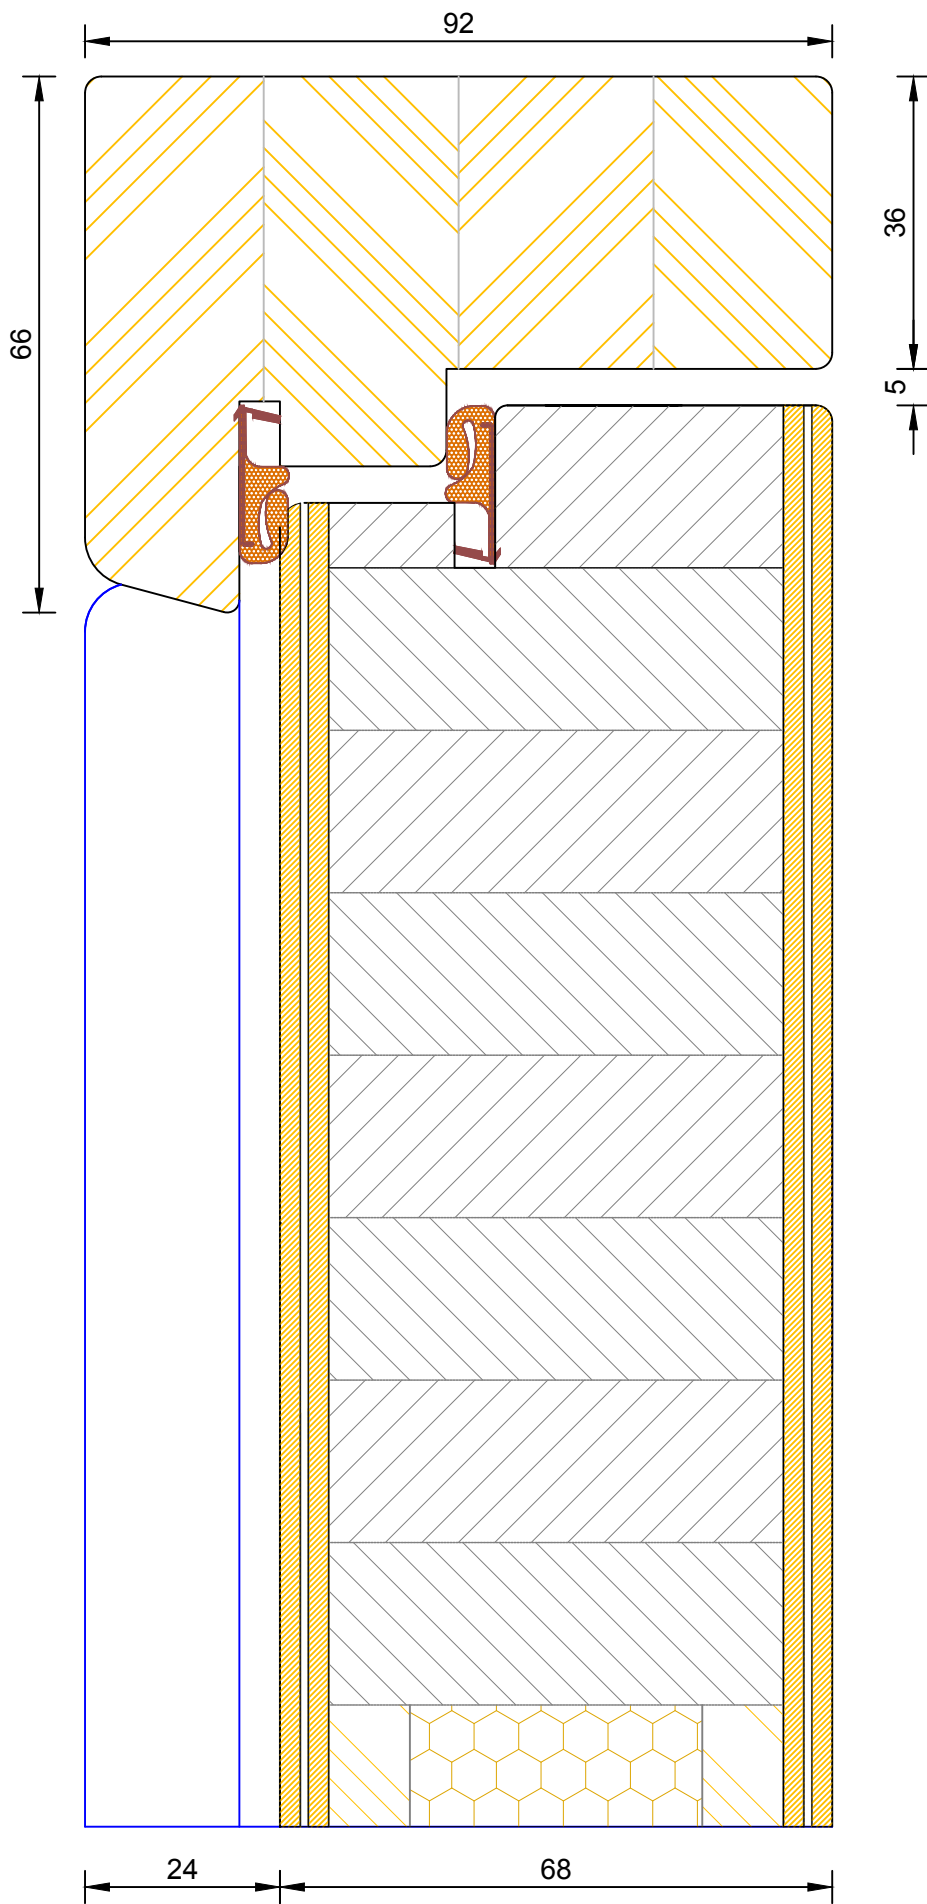

25

35

60 (varies min 60 / max 110mm)

22
16
22

68

DIMENSIONS	PLOT SIZE	SCALE	DATE	REV	DWG NO.
MM	A4	1:1	19.04.2012	A	3452
Please consider the environment before printing					

Creative Open In Flush Entrance Door
Triple Glazed - Sidelight Head

DIMENSIONS	PLOT SIZE	SCALE	DATE	REV	DWG NO.
MM	A4	1:1	19.04.2012	A	3453
Please consider the environment before printing					

Creative Open In Flush Entrance Door
Triple Glazed - Fanlight Head

DIMENSIONS	PLOT SIZE	SCALE	DATE	REV	DWG NO.
MM	A4	1:1	19.04.2012	A	3454
Please consider the environment before printing					

DIMENSIONS	PLOT SIZE	SCALE	DATE	REV	DWG NO.
MM	A4	1:1	19.04.2012	A	3461

Bereco

Creative Open In Flush Entrance Door
 Triple Glazed - Frame & Leaf Jamb (Hinge Side)

DIMENSIONS	PLOT SIZE	SCALE	DATE	REV	DWG NO.
MM	A4	1:1	19.04.2012	A	3462