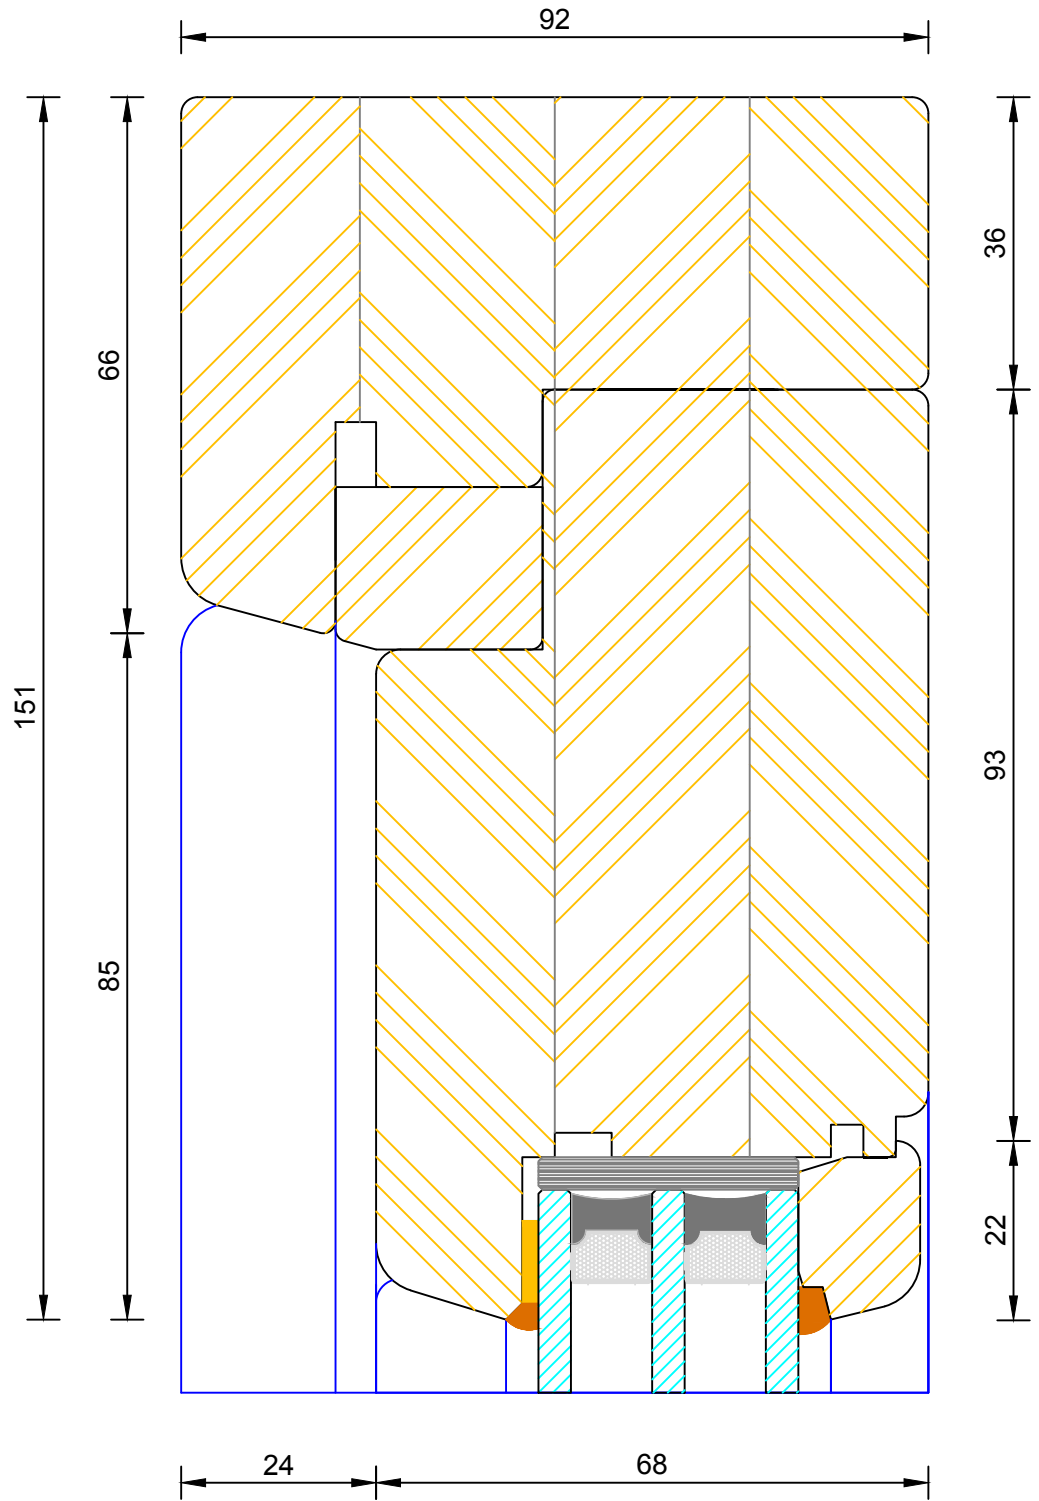

25

35

60 (varies min 60 / max 110mm)

22
16
22

68

DIMENSIONS	PLOT SIZE	SCALE	DATE	REV	DWG NO.
MM	A4	1:1	19.04.2012	A	3452
Please consider the environment before printing					

Creative Open In Flush Entrance Door
Triple Glazed - Sidelight Head

DIMENSIONS	PLOT SIZE	SCALE	DATE	REV	DWG NO.
MM	A4	1:1	19.04.2012	A	3453
Please consider the environment before printing					

Creative Open In Flush Entrance Door
Triple Glazed - Fanlight Head

DIMENSIONS	PLOT SIZE	SCALE	DATE	REV	DWG NO.
MM	A4	1:1	19.04.2012	A	3454
Please consider the environment before printing					