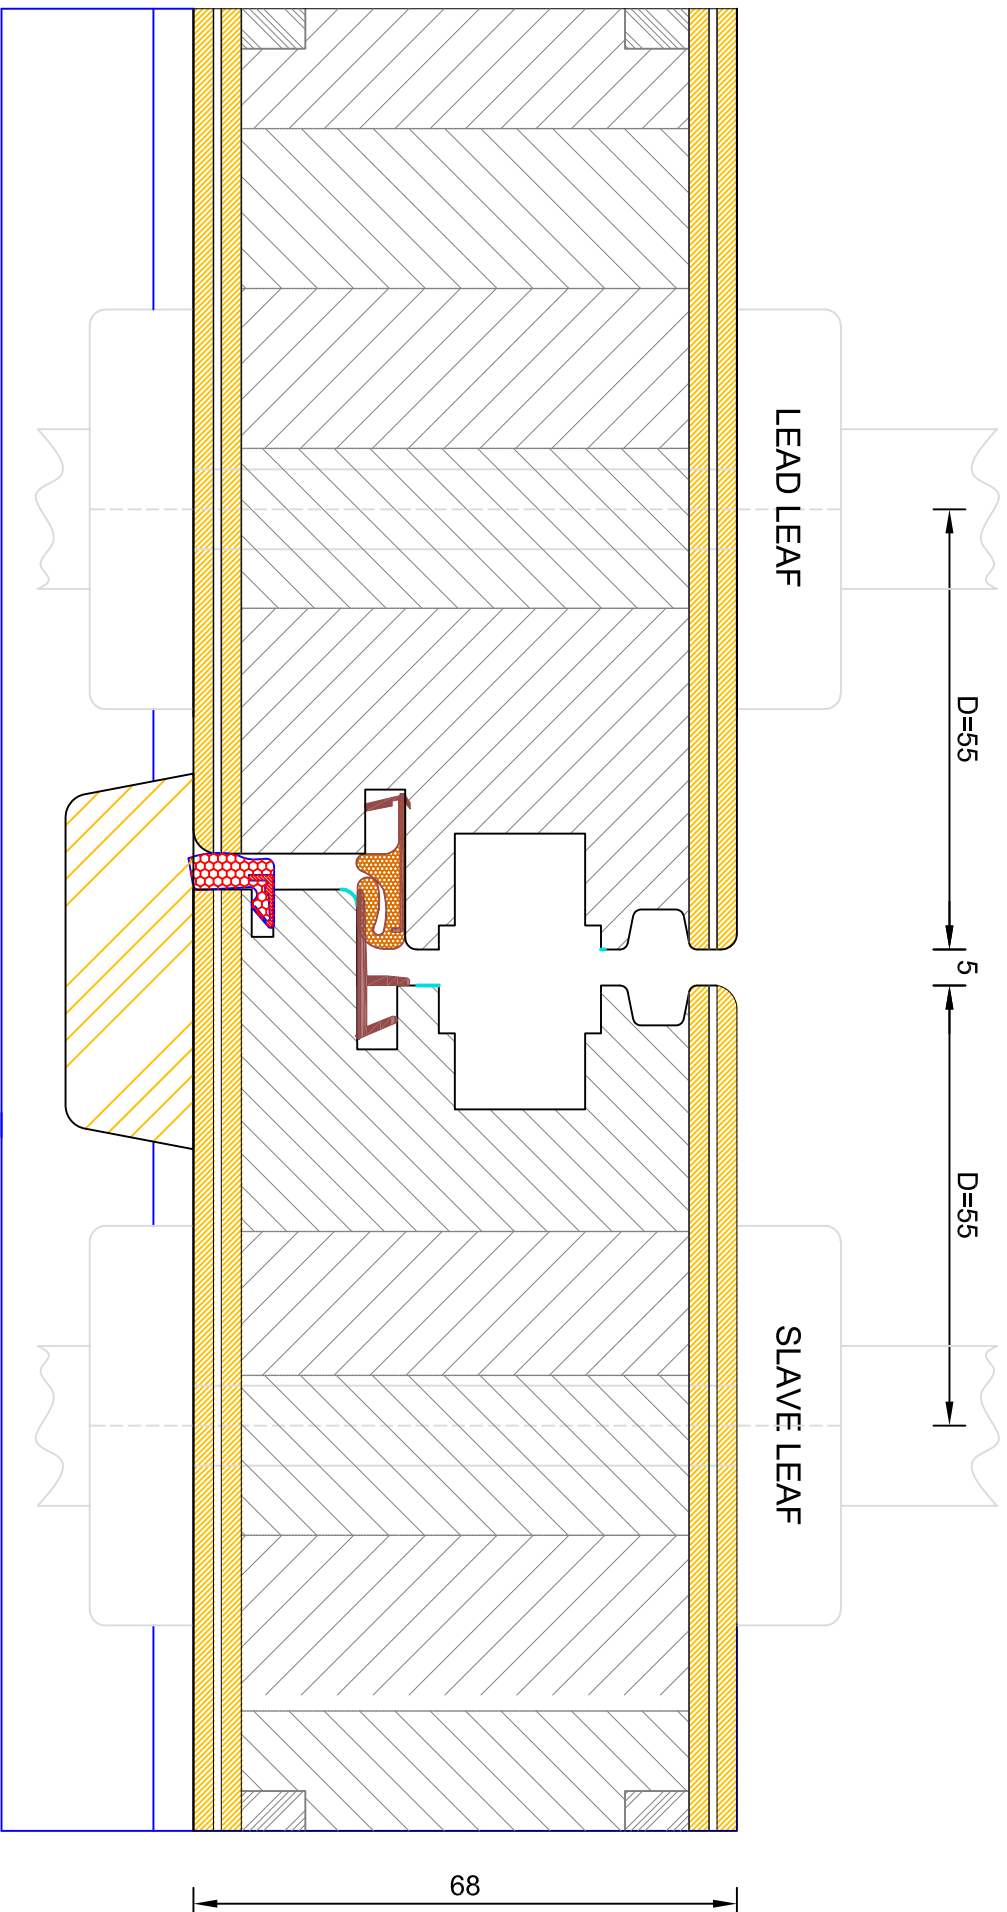

Bereco

Creative Open In Flush Entrance Door
Triple Glazed - Flying Mullion

DIMENSIONS	PLOT SIZE	SCALE	DATE	REV	DWG. NO.
MM	A4	1:1	19.04.2012	A	3464

Please consider the environment before printing