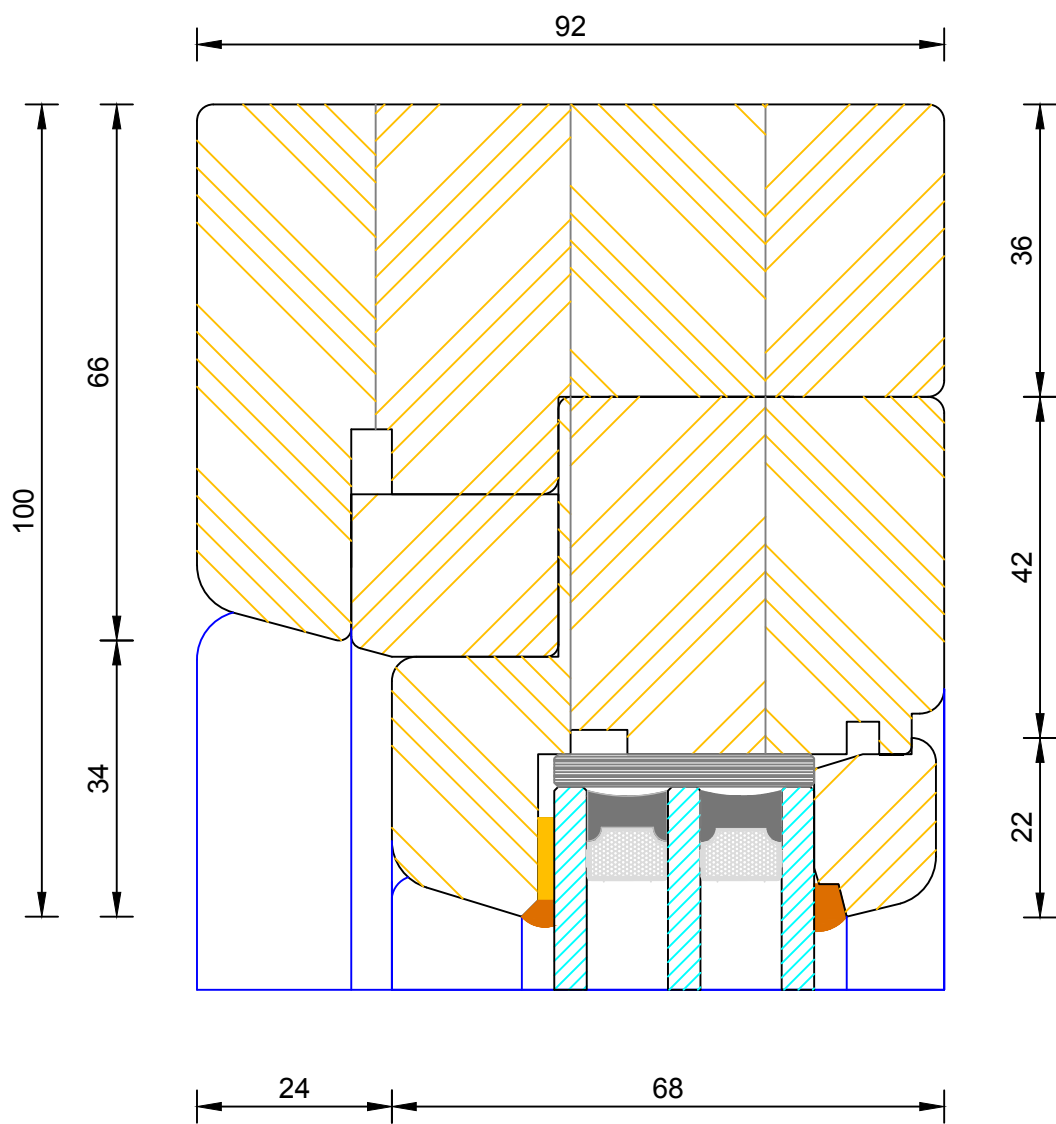

Creative Open In Flush Entrance Door
Triple Glazed - Fanlight Head

DIMENSIONS	PLOT SIZE	SCALE	DATE	REV	DWG NO.
MM	A4	1:1	19.04.2012	A	3454
Please consider the environment before printing