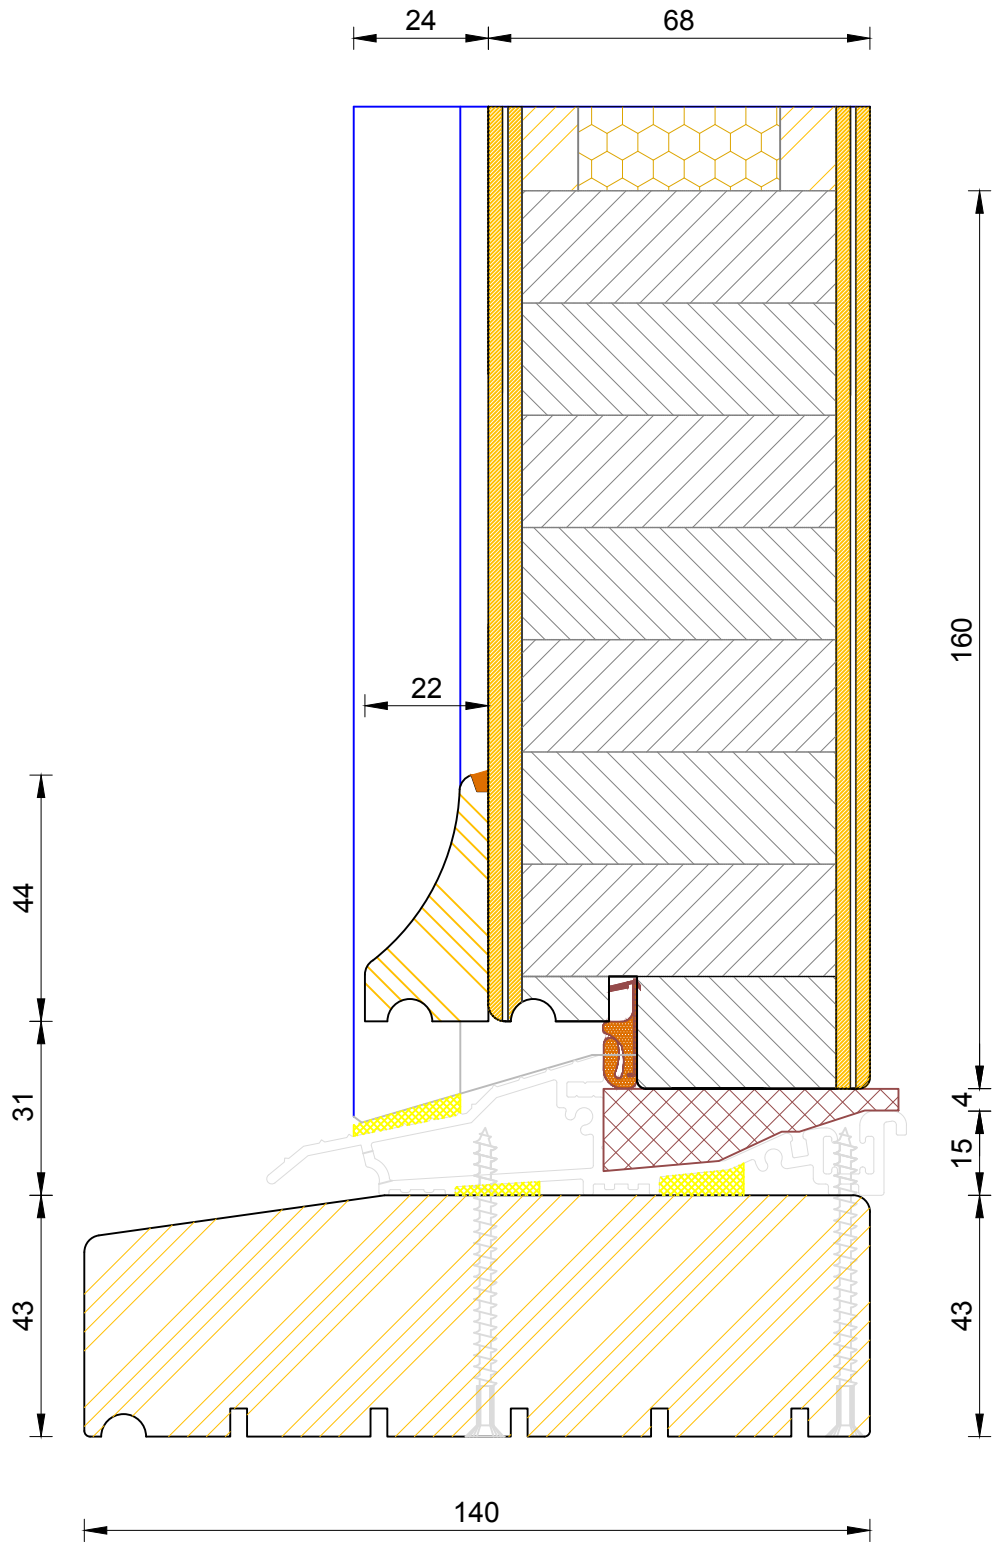

25

35

60 (varies min 60 / max 110mm)

22
16
22

68

DIMENSIONS	PLOT SIZE	SCALE	DATE	REV	DWG NO.
MM	A4	1:1	19.04.2012	A	3452
Please consider the environment before printing					

Creative Open In Flush Entrance Door
Triple Glazed - Sidelight Head

DIMENSIONS	PLOT SIZE	SCALE	DATE	REV	DWG. NO.
MM	A4	1:1	19.04.2012	A	3473

Please consider the environment before printing

Creative Open In Flush Entrance Door
 Triple Glazed - Standard Thresh (Sidelight)

DIMENSIONS	PLOT SIZE	SCALE	DATE	REV	DWG NO.
MM	A3	1:1	19.04.2012	A	3457

CILL EXTENSION - available options: 25mm (117mm o/a) / 47mm (139mm o/a) / 62mm (154mm o/a) / 87mm (179mm o/a) / 114mm (206mm o/a) / 125mm (217mm o/a) / 140mm (232mm o/a)

Creative Open In Flush Entrance Door
Triple Glazed - Standard Thresh (140x43mm)

DIMENSIONS	PLOT SIZE	SCALE	DATE	REV	DWG NO.
MM	A3	1:1	19.04.2012	A	3465
Please consider the environment before printing					