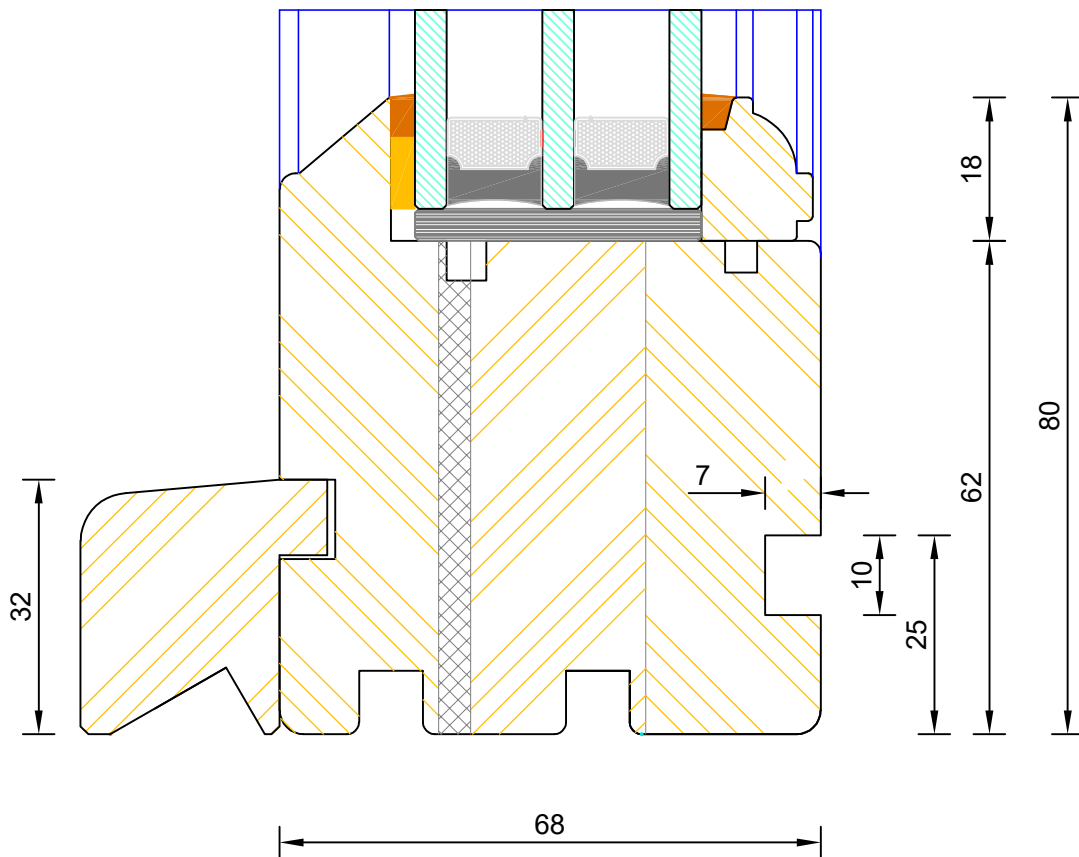

Traditional Tilt & Turn Window
Triple Glazed - Cill Extension Options

DIMENSIONS	PLOT SIZE	SCALE	DATE	REV	DWG NO.
MM	A4	1:1	25.09.2019	B	4081
Please consider the environment before printing					

DIMENSIONS	PLOT SIZE	SCALE	DATE	REV	DWG NO.
MM	A4	1:1	09.08.2022	A	4051
Please consider the environment before printing					

DIMENSIONS	PLOT SIZE	SCALE	DATE	REV	DWG NO.
MM	A4	1:1	09.08.2022	A	4052
Please consider the environment before printing					

CILL EXTENSION - available options:

25mm (93mm o/a) / 47mm (115mm o/a) / 62mm (130mm o/a) / 87mm (155mm o/a) / 100mm (168mm o/a) / 114mm (182mm o/a) / 125mm (193mm o/a) / 140mm (208mm o/a)