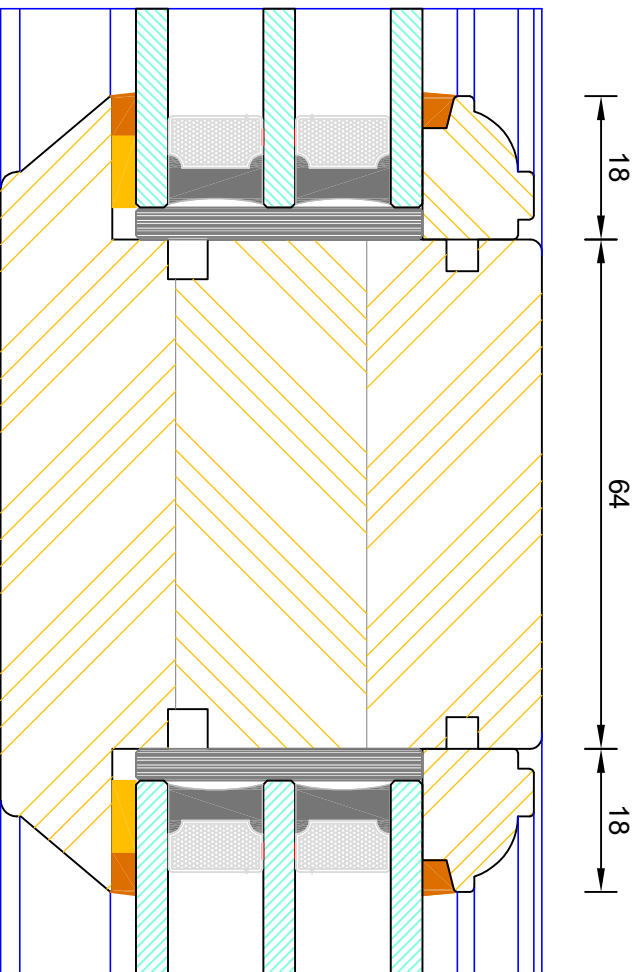

Triple Glazed - Frame & Sash Cill (Balcony Door)

DIMENSIONS	PLOT SIZE	SCALE	DATE	REV	DWG NO.
MM	A4	1:1	09.08.2022	A	4064
Please consider the environment before printing					

Berenco

Traditional Tilt & Turn Window Triple Glazed - Solid Mullion (Fixed Light / Fixed Light)

DIMENSIONS	PLOT SIZE	SCALE	DATE	REV	DWG NO.
MM	A1	1:1	13.01.2011	A	4065

 Please consider the environment before printing

Berenco

Traditional Tilt & Turn Window Triple Glazed - Solid Mullion (Sash / Fixed Light)