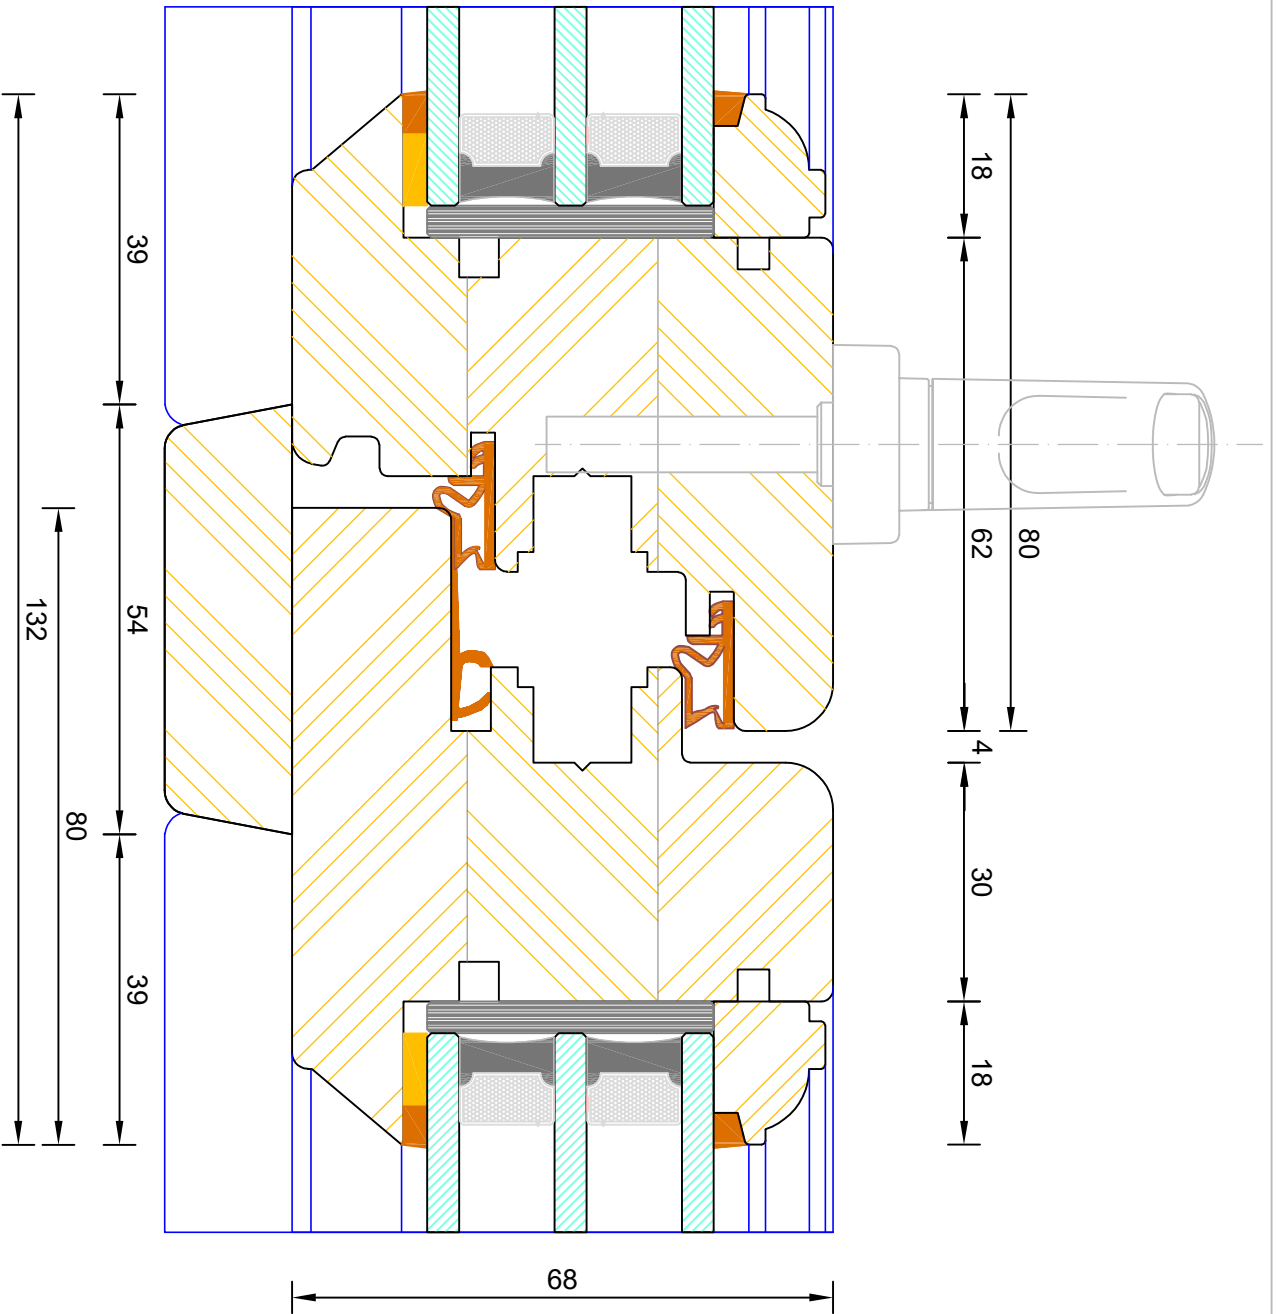

Traditional Tilt & Turn Window Triple Glazed - Solid Mullion (Sash / Sash)

DIMENSIONS	PLOT SIZE	SCALE	DATE	REV	DWG NO.
MM	A1	1:1	09.08.2022	A	4069

Please consider the environment before printing

Berenco

Traditional Tilt & Turn Window Triple Glazed - Flying Mullion (Lead / Slave Sash)

DIMENSIONS	PLOT SIZE	SCALE	DATE	REV	DWG NO.
MM	A1	1:1	09.08.2022	A	4070

Please consider the environment before printing

DIMENSIONS	PLOT SIZE	SCALE	DATE	REV	DWG NO.
MM	A4	1:1	09.08.2022	A	4071
Please consider the environment before printing					

Traditional Tilt & Turn Window
 Triple Glazed - Solid Transom (Sash / Fixed Light)

DIMENSIONS	PLOT SIZE	SCALE	DATE	REV	DWG NO.
MM	A4	1:1	09.08.2022	A	4072
Please consider the environment before printing					