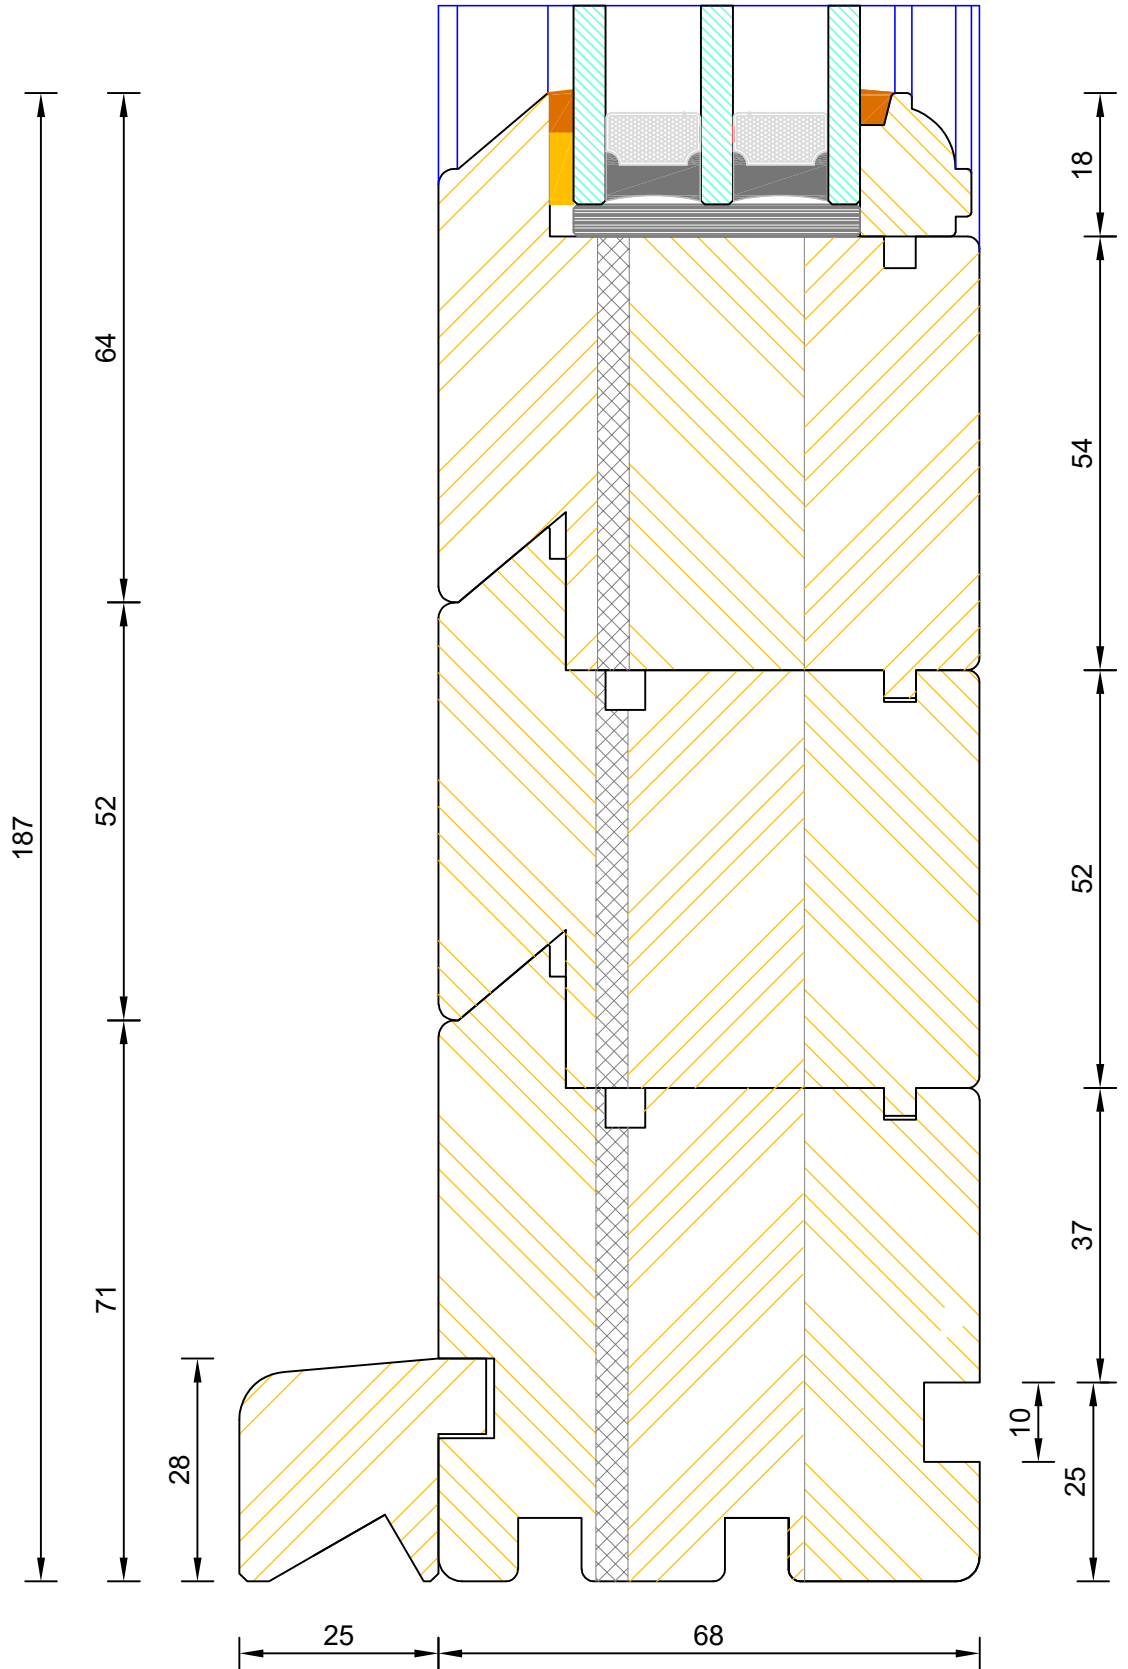

DIMENSIONS	PLOT SIZE	SCALE	DATE	REV	DWG NO.
MM	A4	1:1	09.08.2022	A	4052
Please consider the environment before printing					

CILL EXTENSION - available options:

25mm (93mm o/a) / 47mm (115mm o/a) / 62mm (130mm o/a) / 87mm (155mm o/a) / 100mm (168mm o/a) / 114mm (182mm o/a) / 125mm (193mm o/a) / 140mm (208mm o/a)

DIMENSIONS	PLOT SIZE	SCALE	DATE	REV	DWG NO.
MM	A4	1:1	09.08.2022	A	4054

Please consider the environment before printing

CILL EXTENSION - available options:
 25mm (93mm o/a) / 47mm (115mm o/a) / 62mm (130mm o/a) / 87mm (155mm o/a) / 100mm (168mm o/a) / 114mm (182mm o/a) / 125mm (193mm o/a) / 140mm (208mm o/a)

Traditional Tilt & Turn Window
 Triple Glazed - Fixed Light Cill (Sash/Fixed)

DIMENSIONS	PLOT SIZE	SCALE	DATE	REV	DWG NO.
MM	A4	1:1	09.08.2022	A	4055
Please consider the environment before printing					

DIMENSIONS	PLOT SIZE	SCALE	DATE	REV	DWG NO.
MM	A4	1:1	09.08.2022	A	4056
Please consider the environment before printing					

CILL EXTENSION - available options:
 25mm (93mm o/a) / 47mm (115mm o/a) / 62mm (130mm o/a) / 87mm (155mm o/a) / 100mm (168mm o/a) / 114mm (182mm o/a) / 125mm (193mm o/a) / 140mm (208mm o/a)