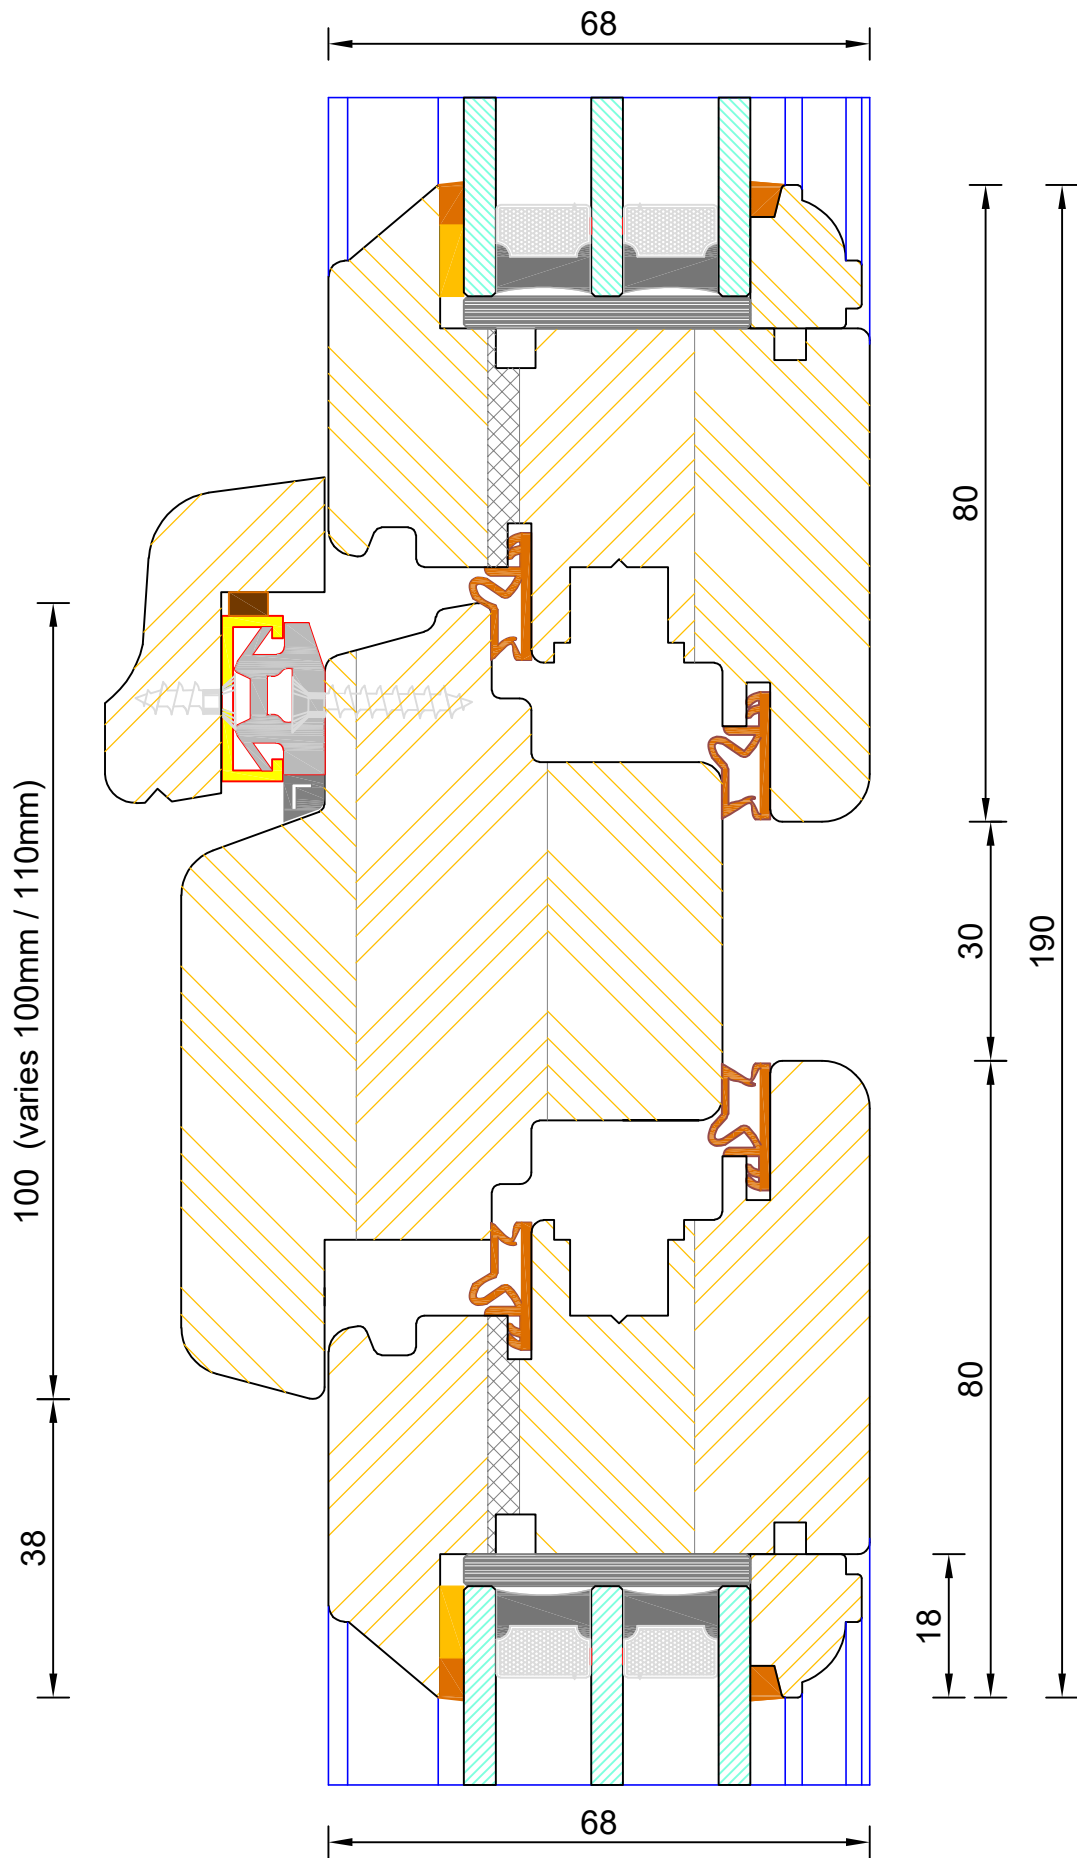

Traditional Tilt & Turn Window
Triple Glazed - Solid Transom (Sash / Sash)

DIMENSIONS	PLOT SIZE	SCALE	DATE	REV	DWG NO.
MM	A4	1:1	09.08.2022	A	4077
Please consider the environment before printing