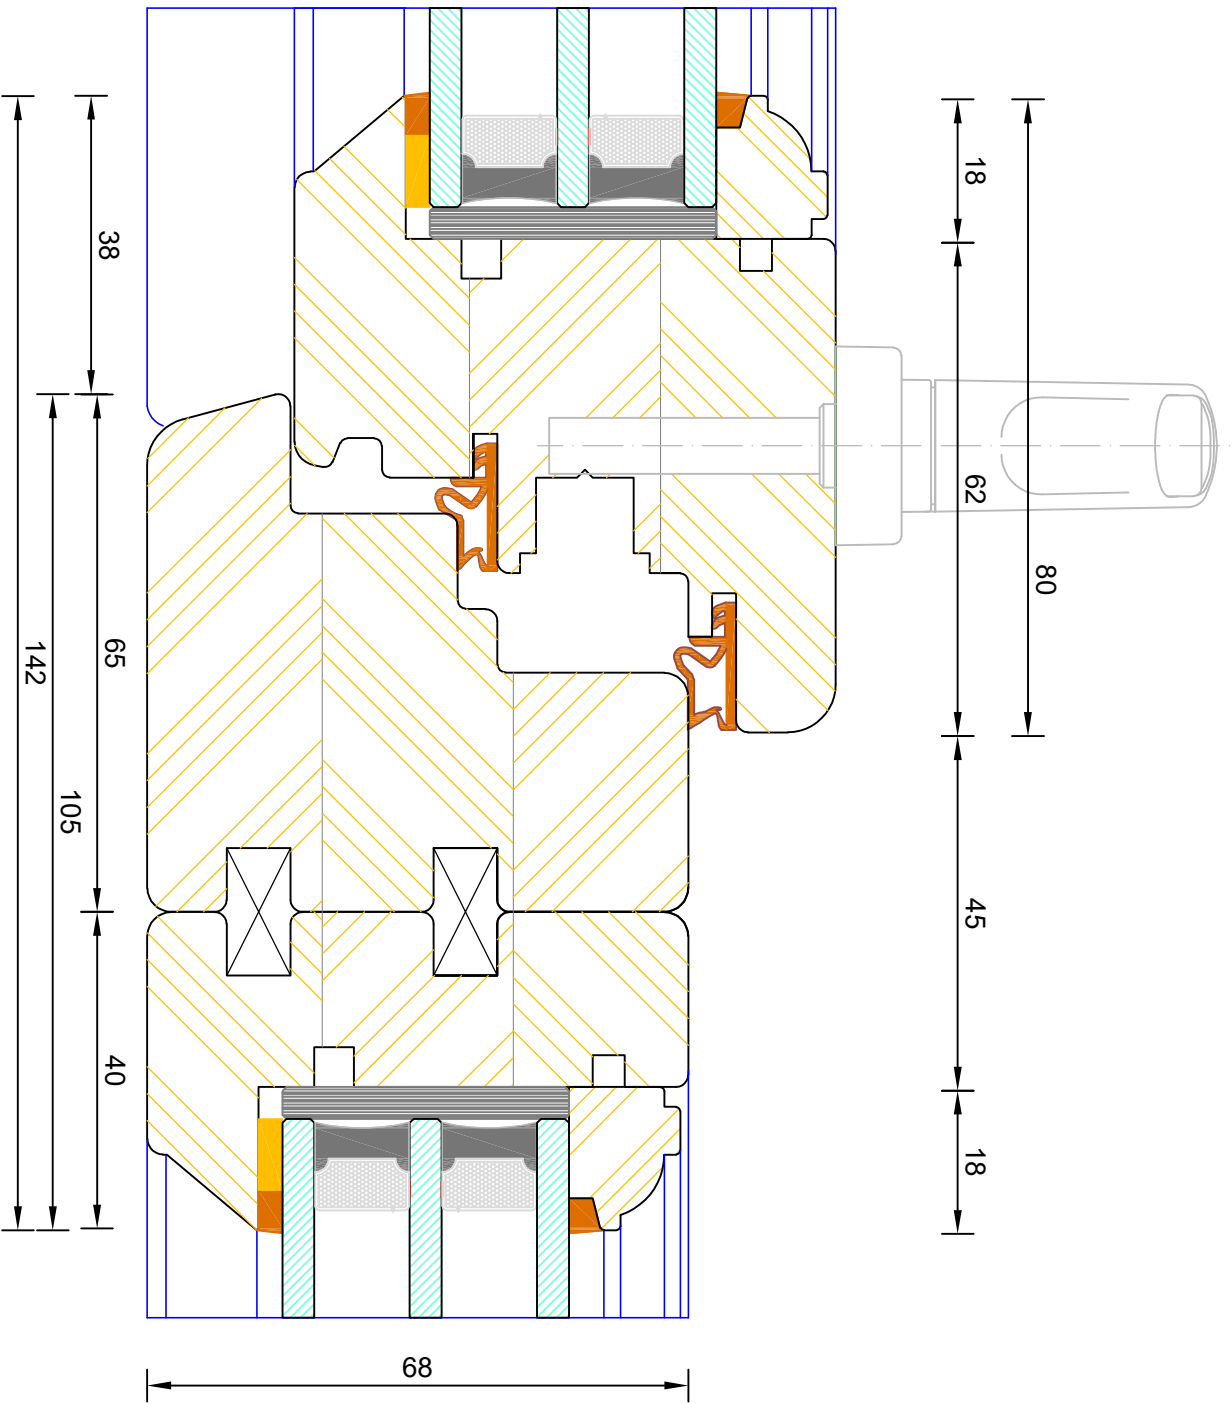

DIMENSIONS	PLOT SIZE	SCALE	DATE	REV	DWG NO.
MM	A1	1:1	13.01.2011	A	4065

 Please consider the environment before printing

Berenco

Traditional Tilt & Turn Window Triple Glazed - Solid Mullion (Sash / Fixed Light)

DIMENSIONS	PLOT SIZE	SCALE	DATE	REV	DWG NO.
MM	A1	1:1	09.08.2022	A	4066

Please consider the environment before printing

Berenco

Traditional Tilt & Turn Window Triple Glazed - Solid Mullion (Sash / Fixed Sash)