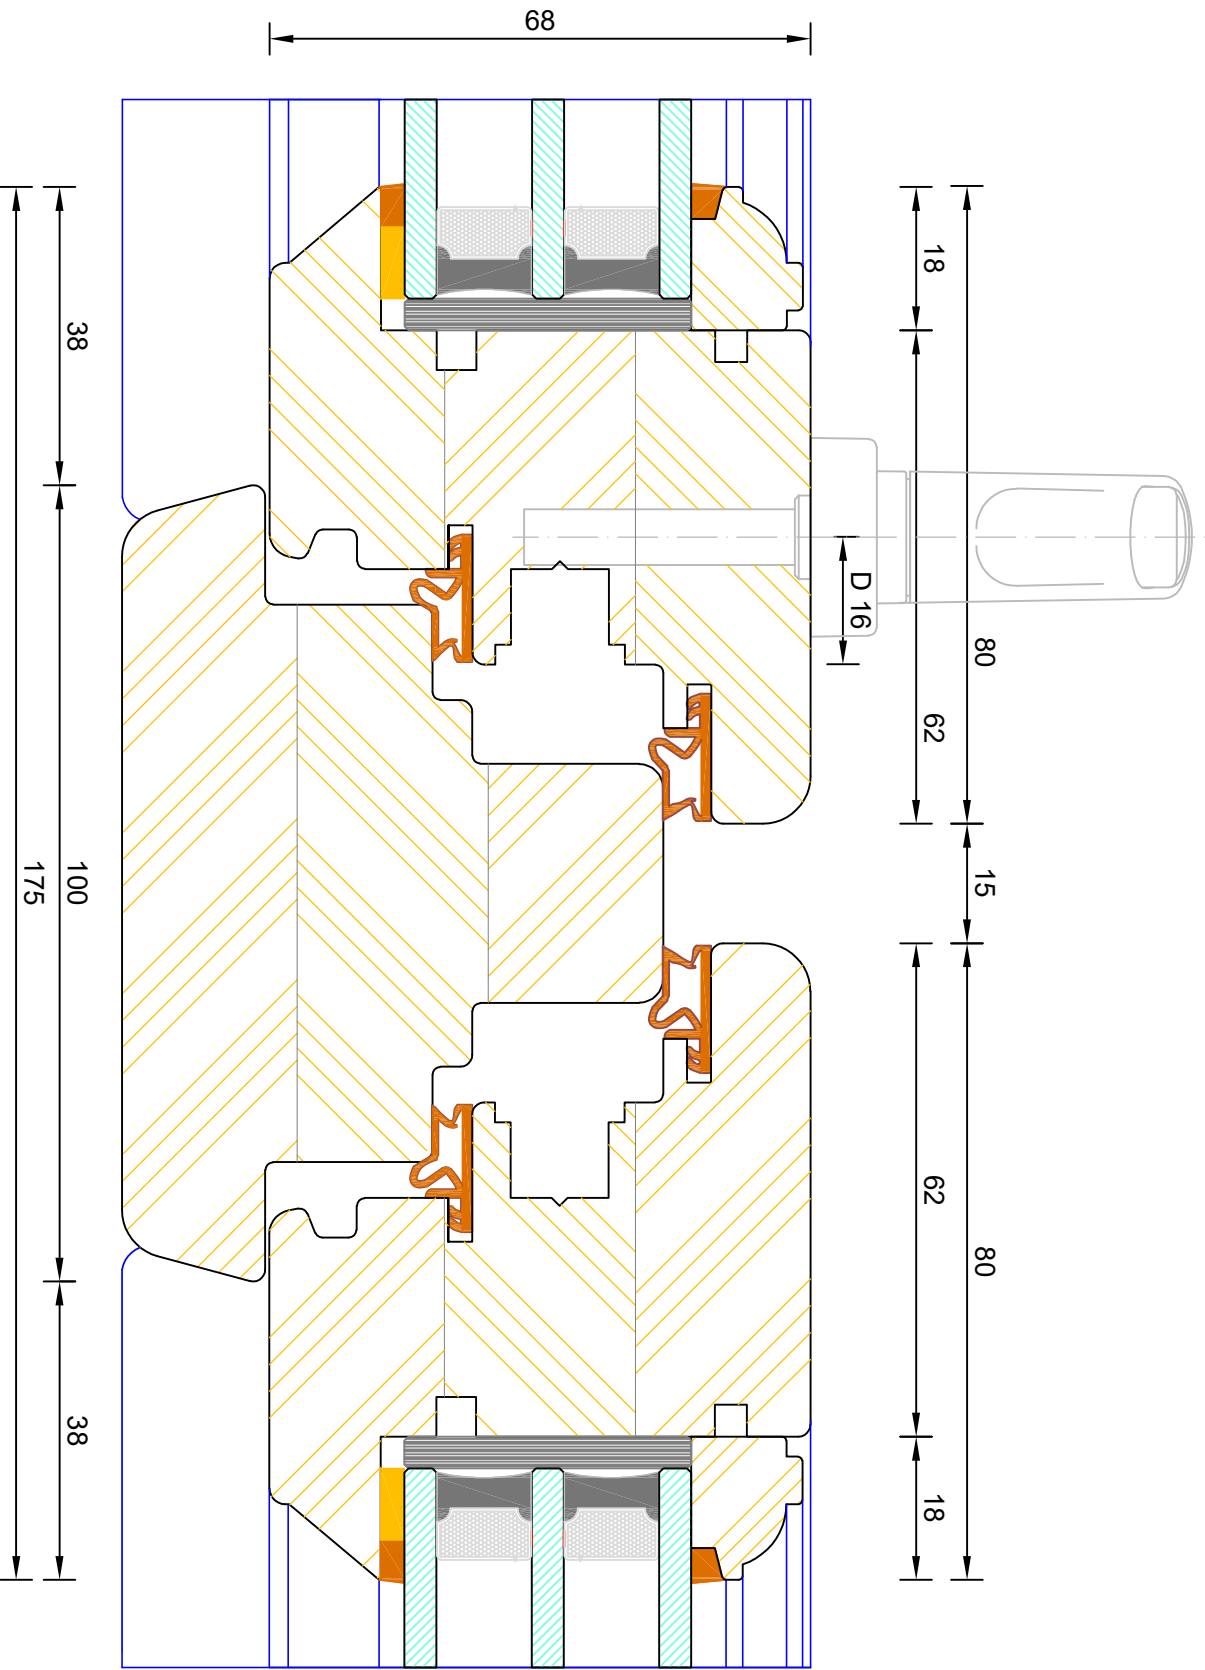

DIMENSIONS	PLOT SIZE	SCALE	DATE	REV	DWG NO.
MM	A1	1:1	13.01.2011	A	4065

 Please consider the environment before printing

Berenco

Traditional Tilt & Turn Window Triple Glazed - Solid Mullion (Sash / Fixed Light)

DIMENSIONS	PLOT SIZE	SCALE	DATE	REV	DWG NO.
MM	A1	1:1	09.08.2022	A	4066

Please consider the environment before printing

Berenco

Traditional Tilt & Turn Window Triple Glazed - Solid Mullion (Sash / Fixed Sash)

DIMENSIONS	PLOT SIZE	SCALE	DATE	REV	DWG NO.
MM	A1	1:1	09.08.2022	A	4067

Please consider the environment before printing

4067

Berenco

Traditional Tilt & Turn Window Triple Glazed - Solid Mullion (Fixed Sash / Sash)

DIMENSIONS	PLOT SIZE	SCALE	DATE	REV	DWG NO.
MM	A1	1:1	09.08.2022	A	

Please consider the environment before printing

4068

38

175

38

68

68