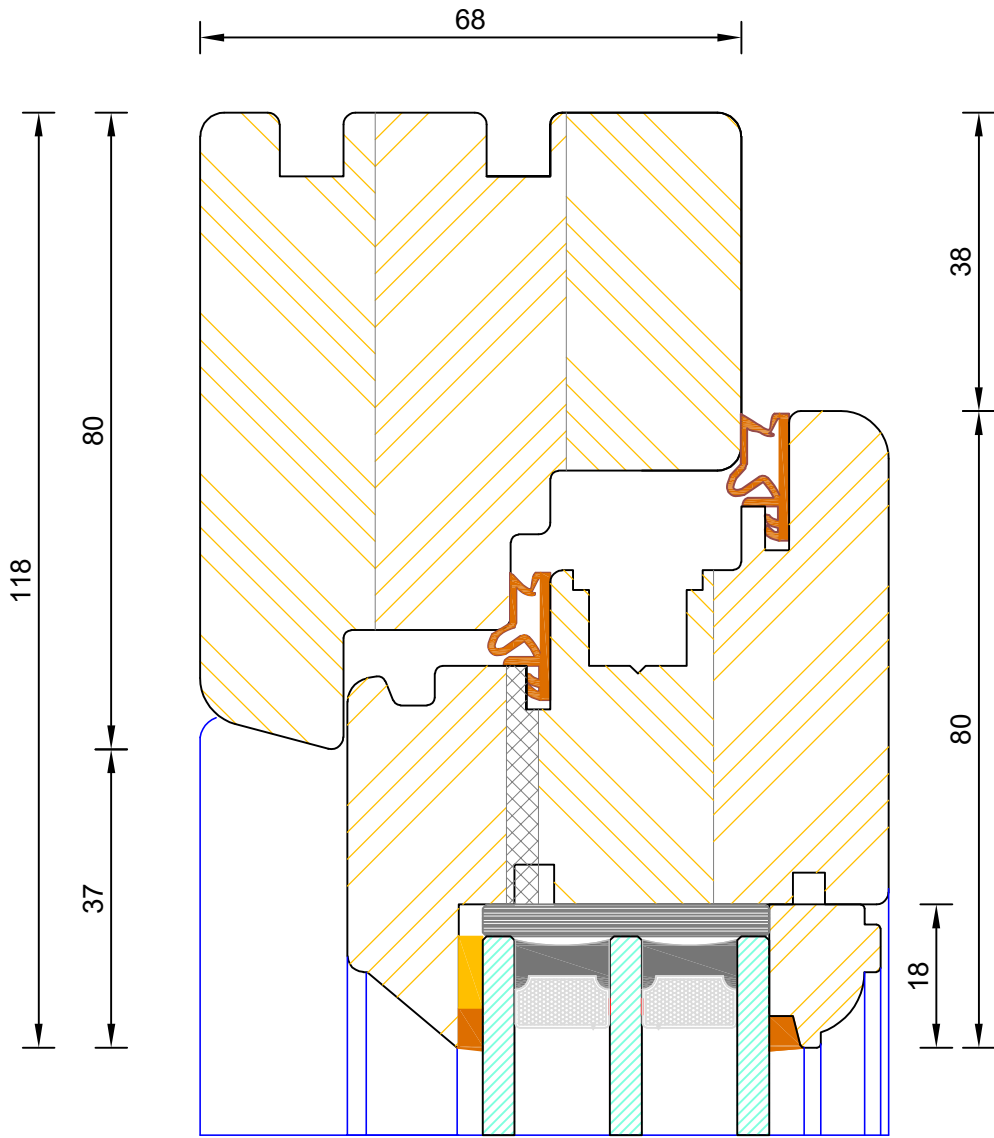

Traditional Tilt & Turn Window
Triple Glazed - Frame & Sash Head (No Vent)

DIMENSIONS	PLOT SIZE	SCALE	DATE	REV	DWG NO.
MM	A4	1:1	09.08.2022	A	4059

Please consider the environment before printing