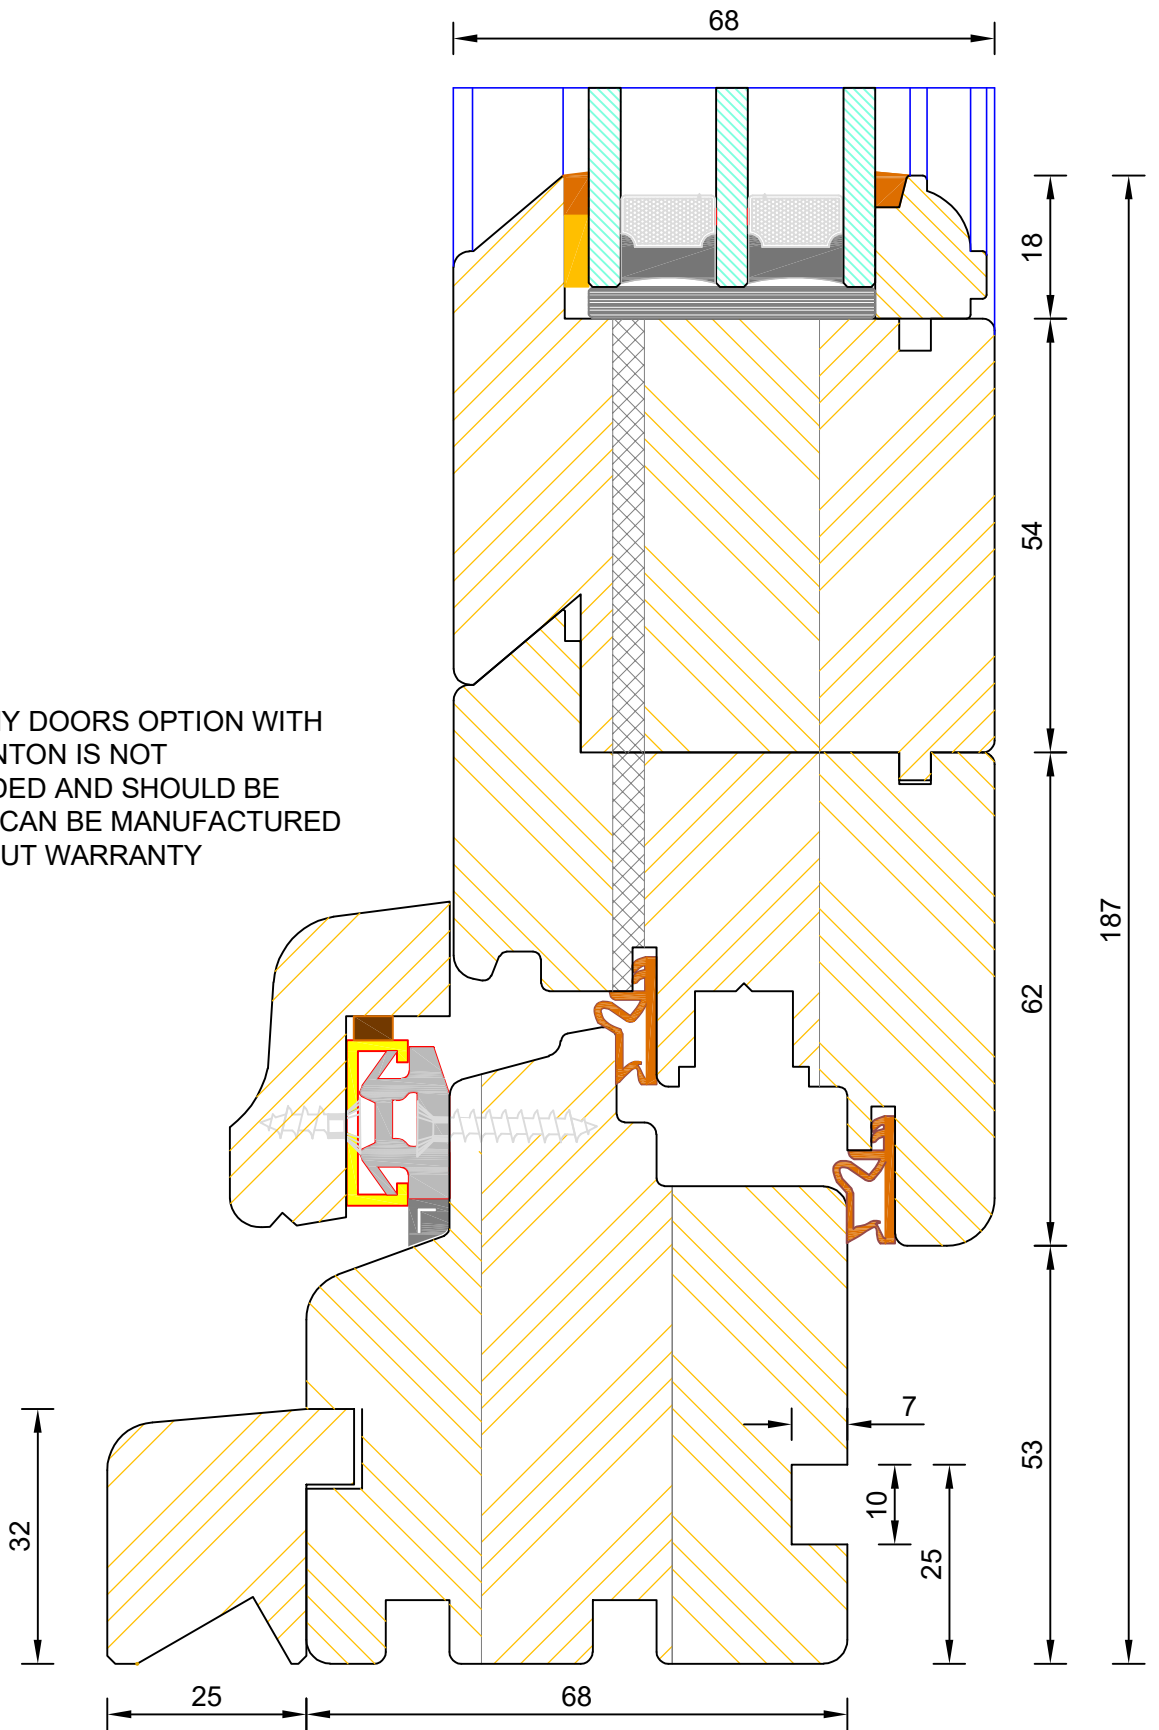

DIMENSIONS	PLOT SIZE	SCALE	DATE	REV	DWG NO.
MM	A4	1:1	09.08.2022	A	4062

 Please consider the environment before printing

CILL EXTENSION - available options:

25mm (93mm o/a) / 47mm (115mm o/a) / 62mm (130mm o/a) / 87mm (155mm o/a) / 100mm (168mm o/a) / 114mm (182mm o/a) / 125mm (193mm o/a) / 140mm (208mm o/a)

Traditional Tilt & Turn Window Triple Glazed - Frame & Sash Cill

DIMENSIONS	PLOT SIZE	SCALE	DATE	REV	DWG NO.
MM	A4	1:1	09.08.2022	A	4063

Please consider the environment before printing

FOR BALCONY DOORS OPTION WITH
TIMBER PLANTON IS NOT
RECOMMENDED AND SHOULD BE
AVOIDED. IT CAN BE MANUFACTURED
ONLY WITHOUT WARRANTY