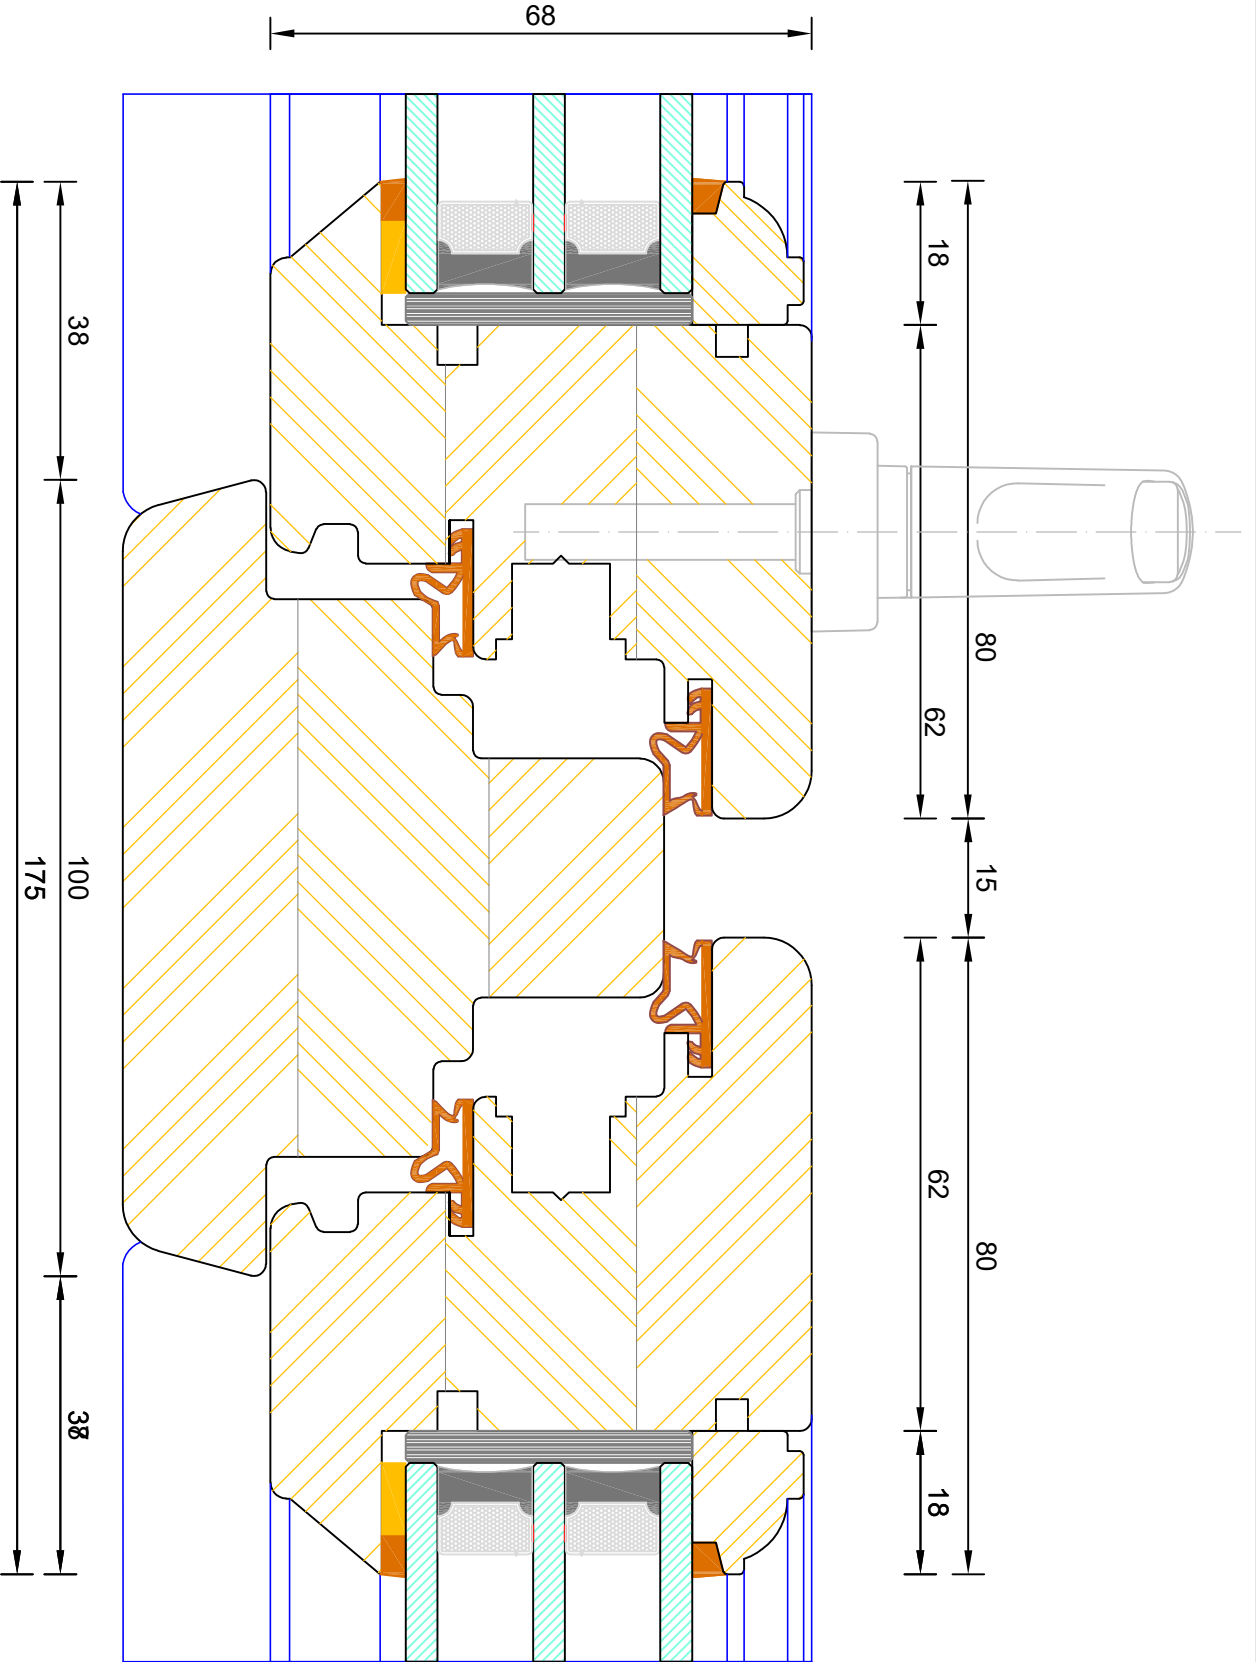

DIMENSIONS	PLOT SIZE	SCALE	DATE	REV	DWG NO.
MM	A1	1:1	13.01.2011	A	4065

 Please consider the environment before printing

Berenco

Traditional Tilt & Turn Window Triple Glazed - Solid Mullion (Sash / Fixed Light)

DIMENSIONS	PLOT SIZE	SCALE	DATE	REV	DWG NO.
MM	A1	1:1	09.08.2022	A	

Please consider the environment before printing

4068

38

175

38

68

68

Traditional Tilt & Turn Window Triple Glazed - Solid Mullion (Sash / Sash)

DIMENSIONS	PLOT SIZE	SCALE	DATE	REV	DWG NO.
MM	A1	1:1	09.08.2022	A	4069

Please consider the environment before printing

Berenco

Traditional Tilt & Turn Window Triple Glazed - Flying Mullion (Lead / Slave Sash)

Traditional Tilt & Turn Window
 Triple Glazed - Solid Transom (Sash / Fixed Light)

DIMENSIONS	PLOT SIZE	SCALE	DATE	REV	DWG NO.
MM	A4	1:1	09.08.2022	A	4072
Please consider the environment before printing					