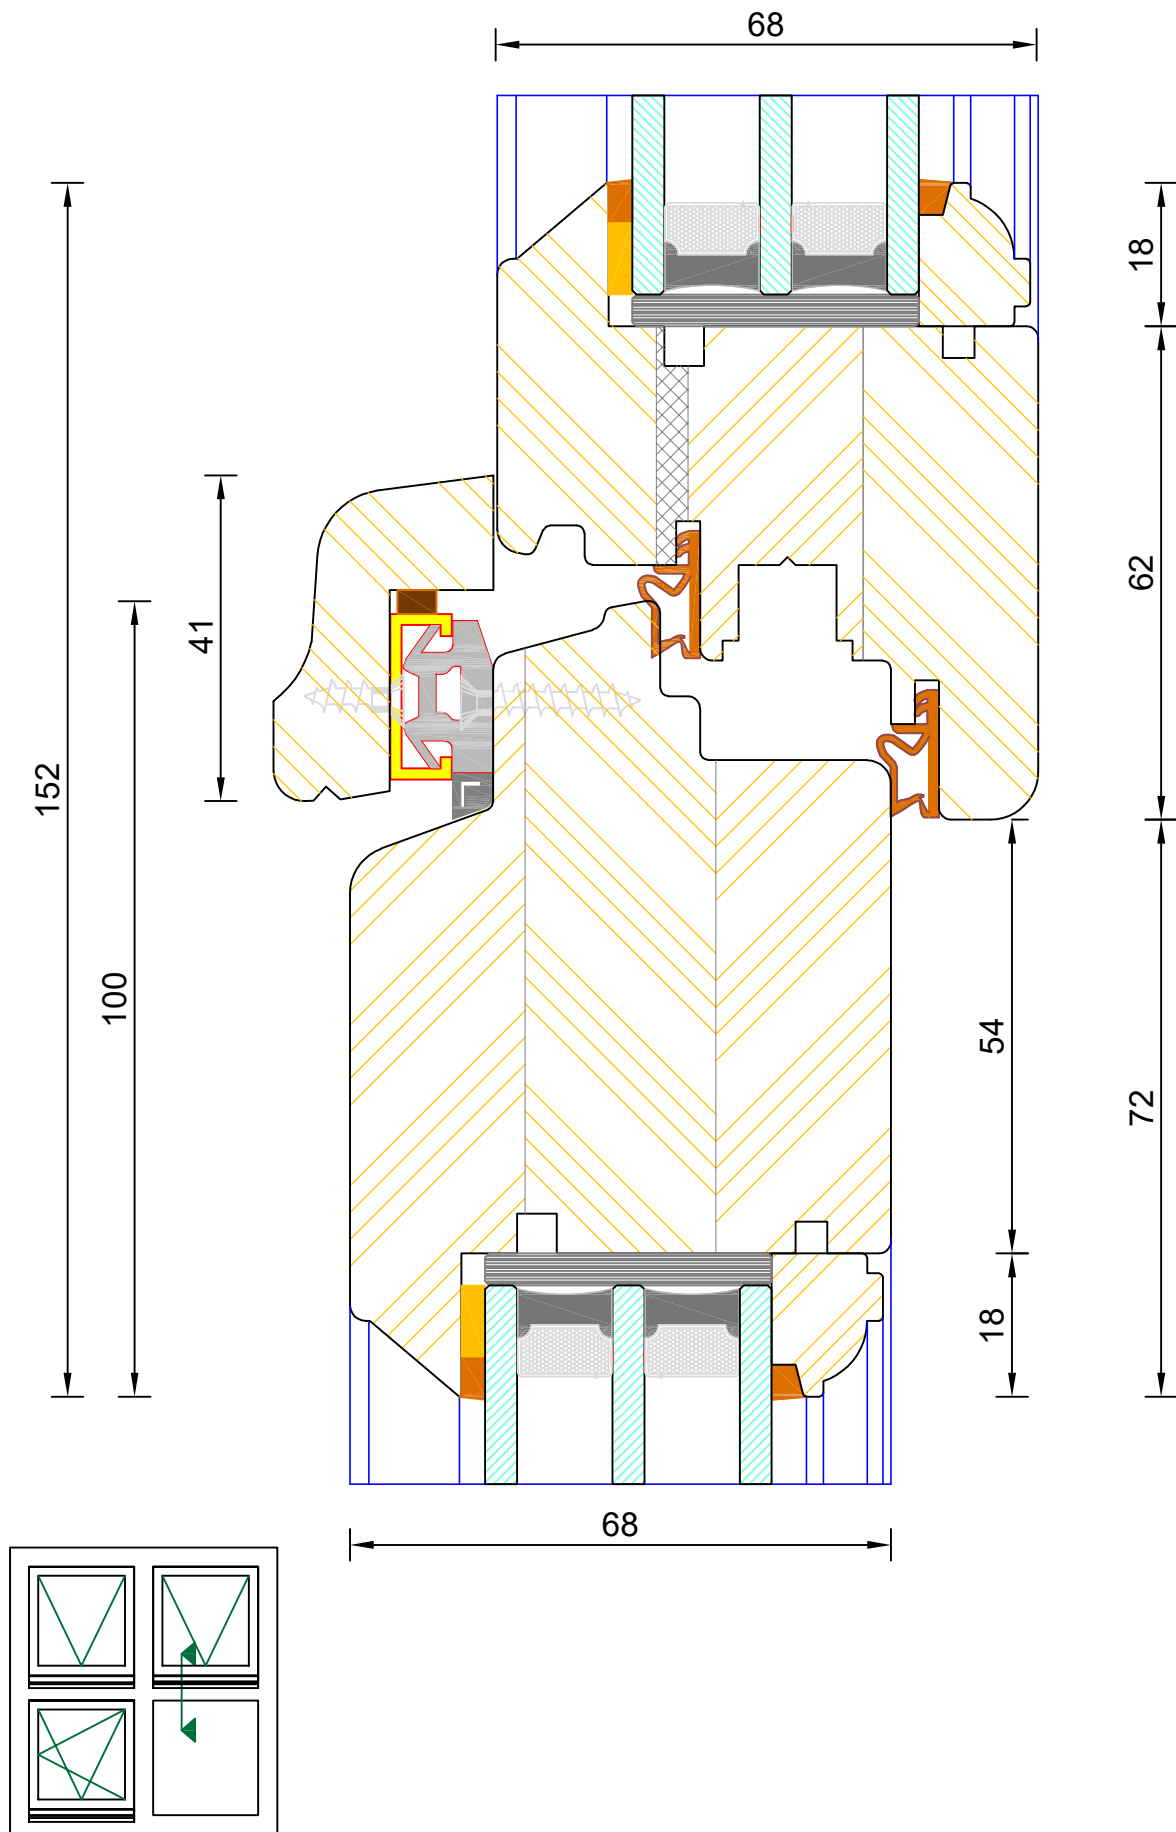

DIMENSIONS	PLOT SIZE	SCALE	DATE	REV	DWG NO.
MM	A1	1:1	09.08.2022	A	4070

Please consider the environment before printing

DIMENSIONS	PLOT SIZE	SCALE	DATE	REV	DWG NO.
MM	A4	1:1	09.08.2022	A	4071
Please consider the environment before printing					

Traditional Tilt & Turn Window
 Triple Glazed - Solid Transom (Sash / Fixed Light)

DIMENSIONS	PLOT SIZE	SCALE	DATE	REV	DWG NO.
MM	A4	1:1	09.08.2022	A	4072
Please consider the environment before printing					

Traditional Tilt & Turn Window
 Triple Glazed - Solid Transom (Fixed Light / Sash)

DIMENSIONS	PLOT SIZE	SCALE	DATE	REV	DWG NO.
MM	A4	1:1	09.08.2022	A	4073
Please consider the environment before printing					

DIMENSIONS	PLOT SIZE	SCALE	DATE	REV	DWG NO.
MM	A4	1:1	09.08.2022	A	4075
Please consider the environment before printing					

Traditional Tilt & Turn Window
Triple Glazed - Solid Transom (Sash / Fixed Light)