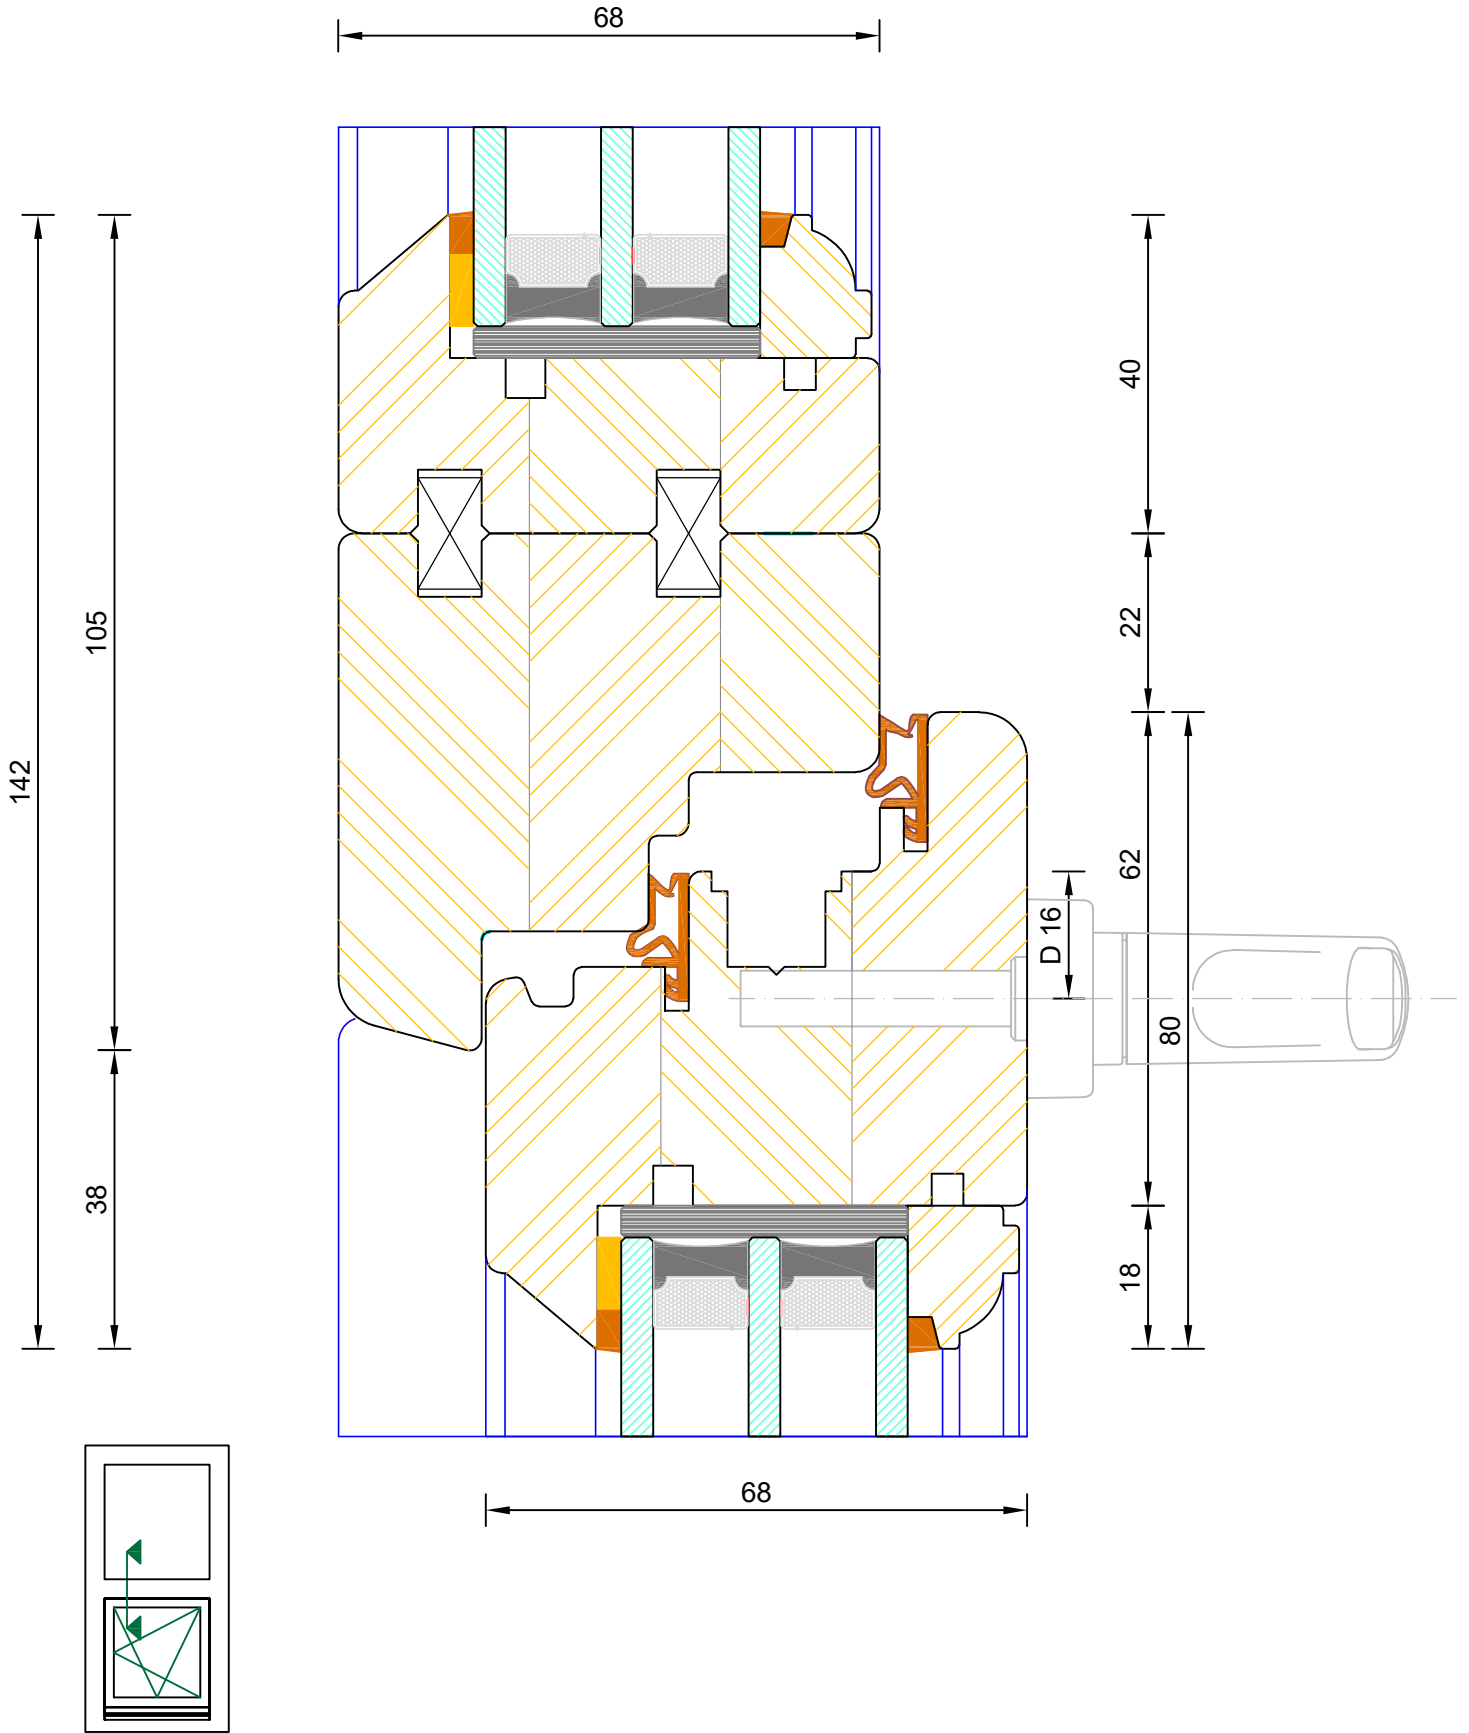

Traditional Tilt & Turn Window Triple Glazed - Solid Mullion (Sash / Sash)

DIMENSIONS	PLOT SIZE	SCALE	DATE	REV	DWG NO.
MM	A1	1:1	09.08.2022	A	4069

Please consider the environment before printing

Berenco

Traditional Tilt & Turn Window Triple Glazed - Flying Mullion (Lead / Slave Sash)

DIMENSIONS	PLOT SIZE	SCALE	DATE	REV	DWG NO.
MM	A1	1:1	09.08.2022	A	4070

Please consider the environment before printing

DIMENSIONS	PLOT SIZE	SCALE	DATE	REV	DWG NO.
MM	A4	1:1	09.08.2022	A	4071
Please consider the environment before printing					

Traditional Tilt & Turn Window
 Triple Glazed - Solid Transom (Sash / Fixed Light)

DIMENSIONS	PLOT SIZE	SCALE	DATE	REV	DWG NO.
MM	A4	1:1	09.08.2022	A	4072
Please consider the environment before printing					

Traditional Tilt & Turn Window
 Triple Glazed - Solid Transom (Fixed Light / Sash)

DIMENSIONS	PLOT SIZE	SCALE	DATE	REV	DWG NO.
MM	A4	1:1	09.08.2022	A	4073
Please consider the environment before printing					