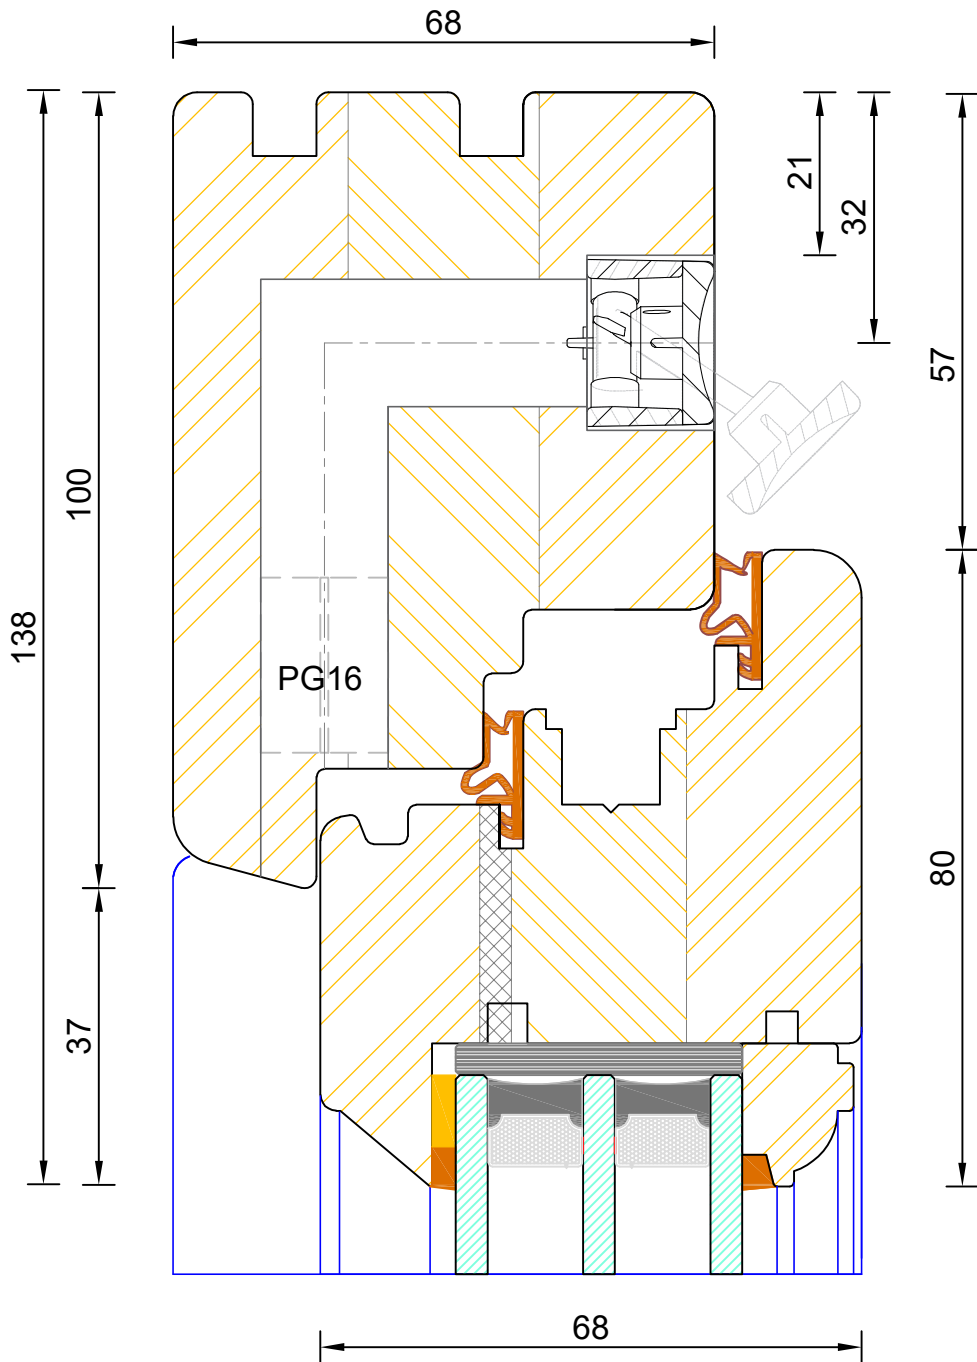

Traditional Tilt & Turn Window
Triple Glazed - Frame & Sash Head (With Vent)

DIMENSIONS	PLOT SIZE	SCALE	DATE	REV	DWG NO.
MM	A4	1:1	05.07.2022	B	4060
Please consider the environment before printing