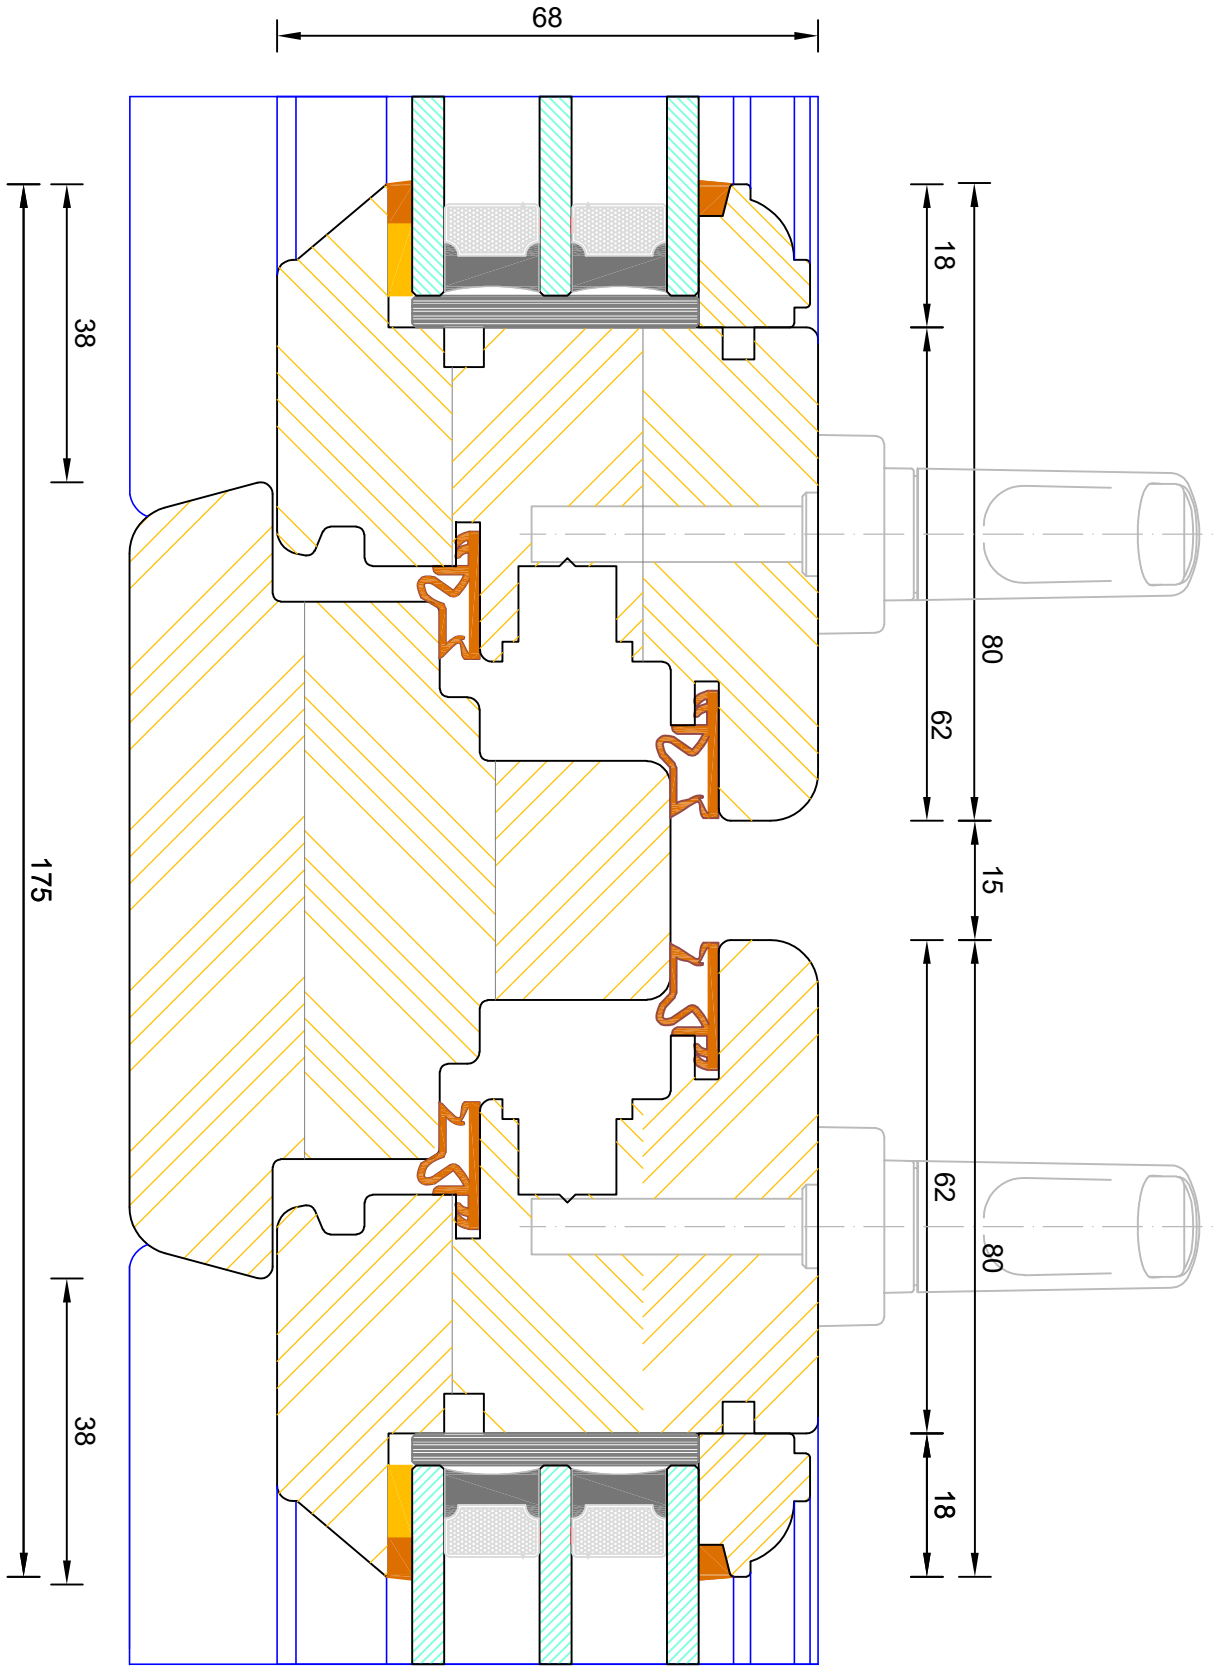

DIMENSIONS	PLOT SIZE	SCALE	DATE	REV	DWG NO.
MM	A1	1:1	13.01.2011	A	4065

 Please consider the environment before printing

Berenco

Traditional Tilt & Turn Window Triple Glazed - Solid Mullion (Sash / Fixed Light)

DIMENSIONS	PLOT SIZE	SCALE	DATE	REV	DWG NO.
MM	A1	1:1	09.08.2022	A	4066

Please consider the environment before printing

Berenco

Traditional Tilt & Turn Window Triple Glazed - Solid Mullion (Sash / Fixed Sash)

DIMENSIONS	PLOT SIZE	SCALE	DATE	REV	DWG NO.
MM	A1	1:1	09.08.2022	A	4067

Please consider the environment before printing

4067

Berenco

Traditional Tilt & Turn Window Triple Glazed - Solid Mullion (Fixed Sash / Sash)

DIMENSIONS	PLOT SIZE	SCALE	DATE	REV	DWG NO.
MM	A1	1:1	09.08.2022	A	

Please consider the environment before printing

4068

38

175

38

68

68