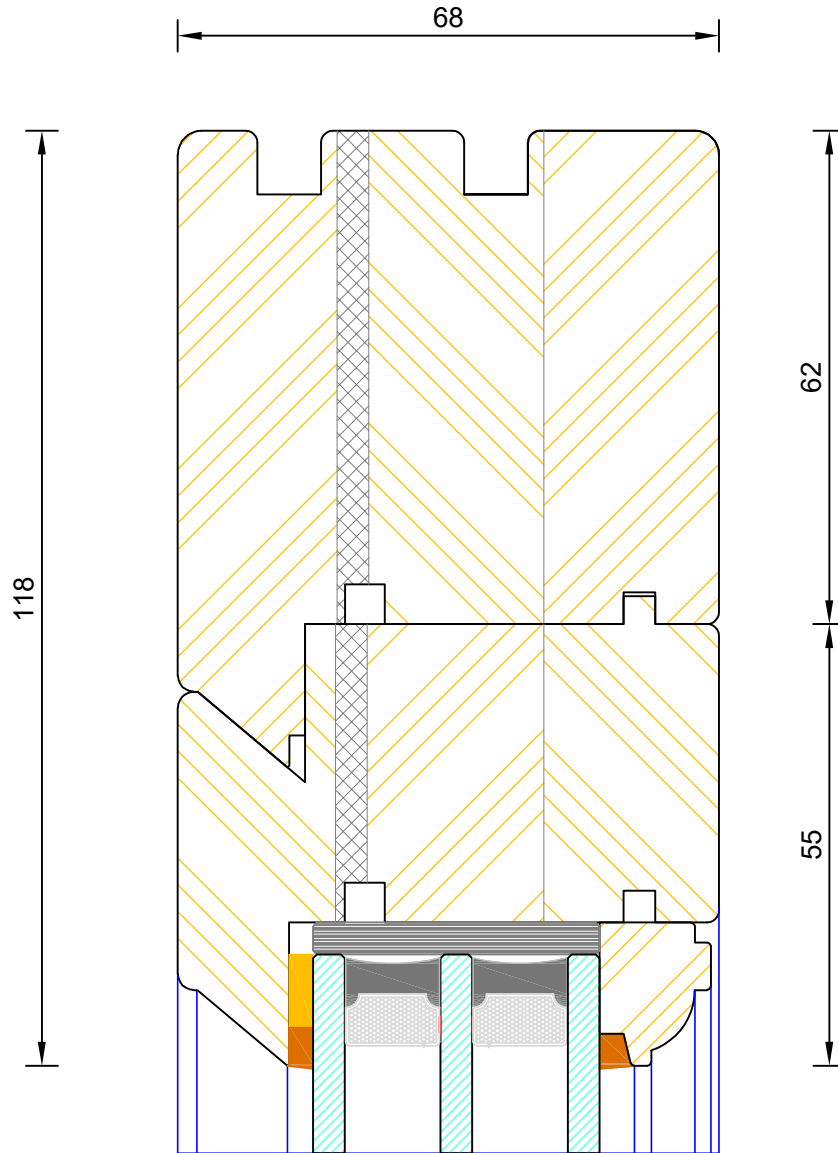

Traditional Tilt & Turn Window
Triple Glazed - Fixed Light Head (Sash/Fixed)

DIMENSIONS	PLOT SIZE	SCALE	DATE	REV	DWG NO.
MM	A4	1:1	09.08.2022	A	4054

Please consider the environment before printing