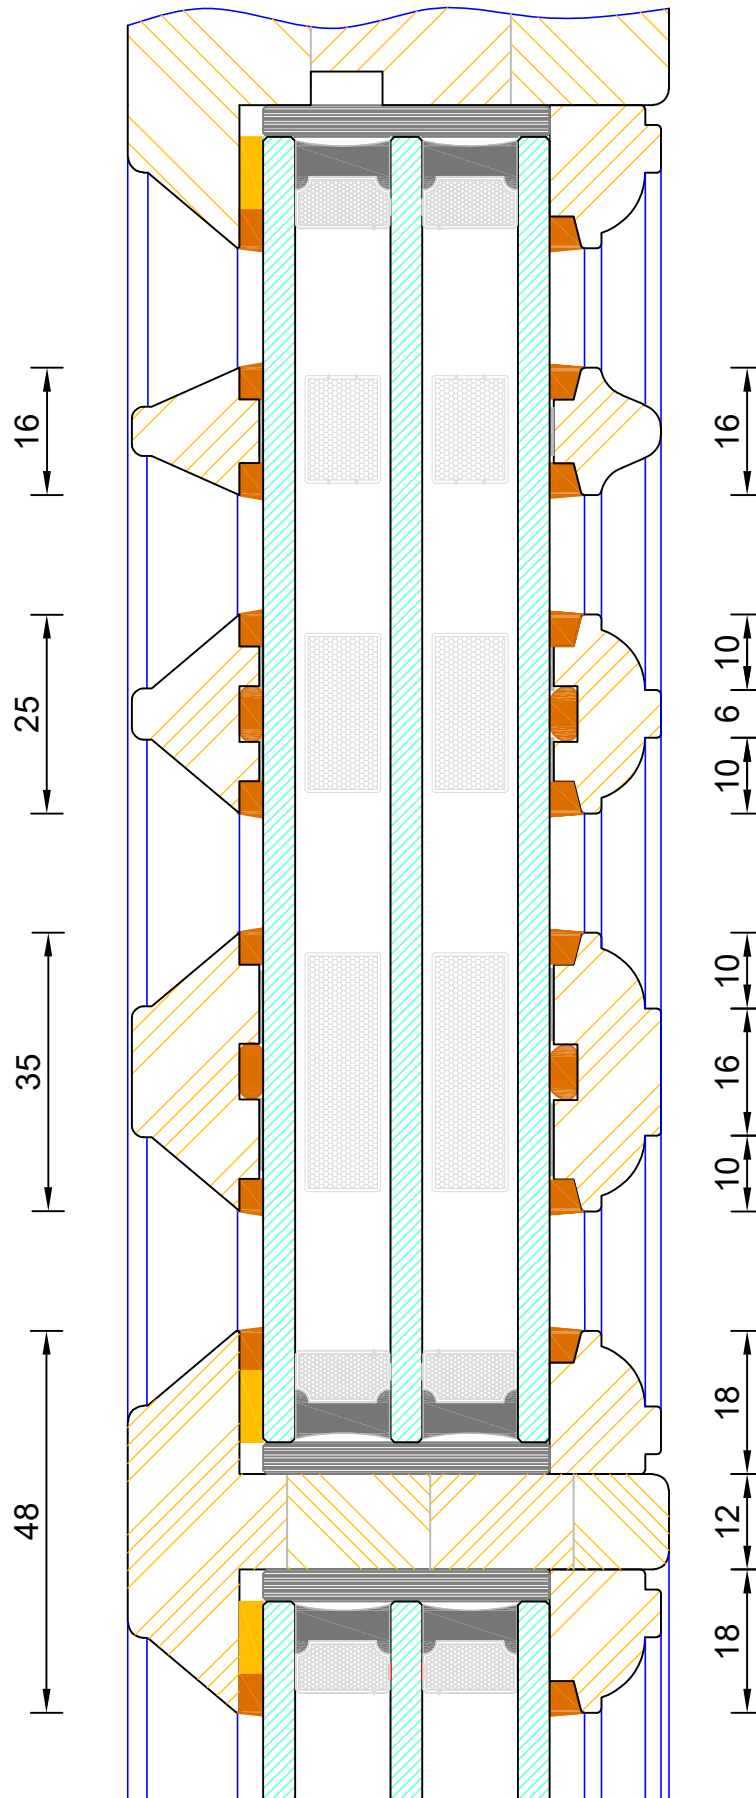

Traditional Tilt & Turn Window
Triple Glazed - Cill Extension Options

DIMENSIONS	PLOT SIZE	SCALE	DATE	REV	DWG NO.
MM	A4	1:1	25.09.2019	B	4081
Please consider the environment before printing					

DIMENSIONS	PLOT SIZE	SCALE	DATE	REV	DWG NO.
MM	A4	1:1	09.08.2022	A	4051
Please consider the environment before printing					

DIMENSIONS	PLOT SIZE	SCALE	DATE	REV	DWG NO.
MM	A4	1:1	09.08.2022	A	4052
Please consider the environment before printing					

CILL EXTENSION - available options:

25mm (93mm o/a) / 47mm (115mm o/a) / 62mm (130mm o/a) / 87mm (155mm o/a) / 100mm (168mm o/a) / 114mm (182mm o/a) / 125mm (193mm o/a) / 140mm (208mm o/a)

Traditional Tilt & Turn Window Triple Glazed - Fixed Light Cill

DIMENSIONS	PLOT SIZE	SCALE	DATE	REV	DWG NO.
MM	A4	1:1	09.08.2022	A	4053
Please consider the environment before printing					

Traditional Tilt & Turn Window
Triple Glazed - Fixed Light Head (Sash/Fixed)

DIMENSIONS	PLOT SIZE	SCALE	DATE	REV	DWG NO.
MM	A4	1:1	09.08.2022	A	4054

Please consider the environment before printing

CILL EXTENSION - available options:
 25mm (93mm o/a) / 47mm (115mm o/a) / 62mm (130mm o/a) / 87mm (155mm o/a) / 100mm (168mm o/a) / 114mm (182mm o/a) / 125mm (193mm o/a) / 140mm (208mm o/a)