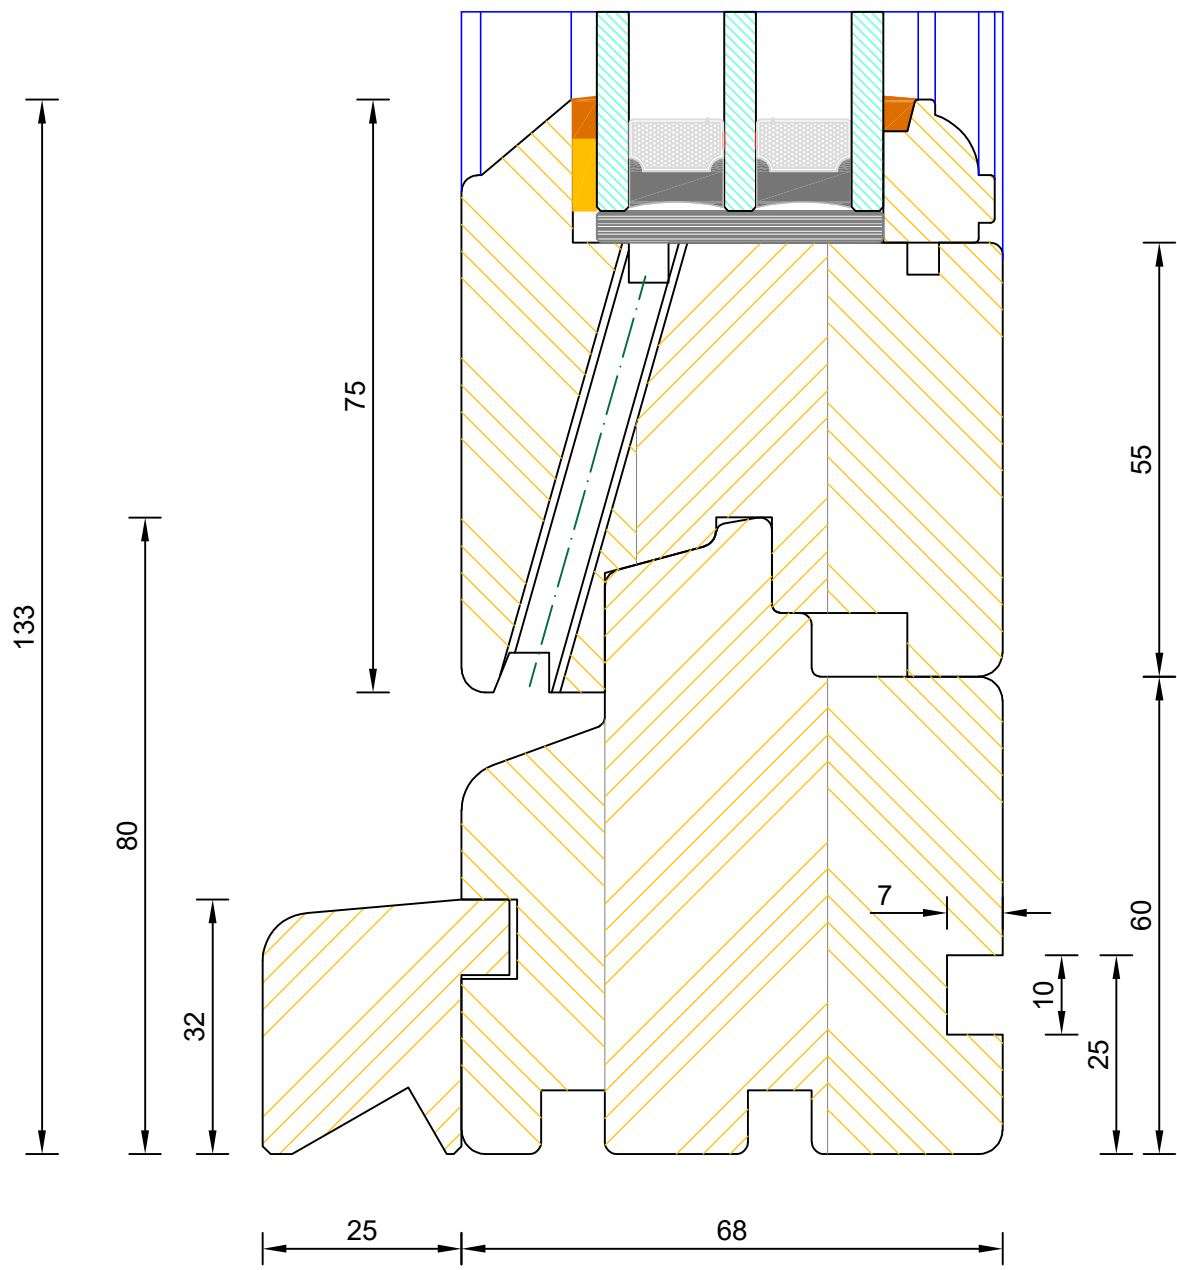

DIMENSIONS	PLOT SIZE	SCALE	DATE	REV	DWG NO.
MM	A4	1:1	09.08.2022	A	4052
Please consider the environment before printing					

CILL EXTENSION - available options:

25mm (93mm o/a) / 47mm (115mm o/a) / 62mm (130mm o/a) / 87mm (155mm o/a) / 100mm (168mm o/a) / 114mm (182mm o/a) / 125mm (193mm o/a) / 140mm (208mm o/a)

Traditional Tilt & Turn Window Triple Glazed - Fixed Light Cill

DIMENSIONS	PLOT SIZE	SCALE	DATE	REV	DWG NO.
MM	A4	1:1	09.08.2022	A	4053
Please consider the environment before printing					

Traditional Tilt & Turn Window
Triple Glazed - Fixed Light Head (Sash/Fixed)

DIMENSIONS	PLOT SIZE	SCALE	DATE	REV	DWG NO.
MM	A4	1:1	09.08.2022	A	4054

Please consider the environment before printing

CILL EXTENSION - available options:
 25mm (93mm o/a) / 47mm (115mm o/a) / 62mm (130mm o/a) / 87mm (155mm o/a) / 100mm (168mm o/a) / 114mm (182mm o/a) / 125mm (193mm o/a) / 140mm (208mm o/a)