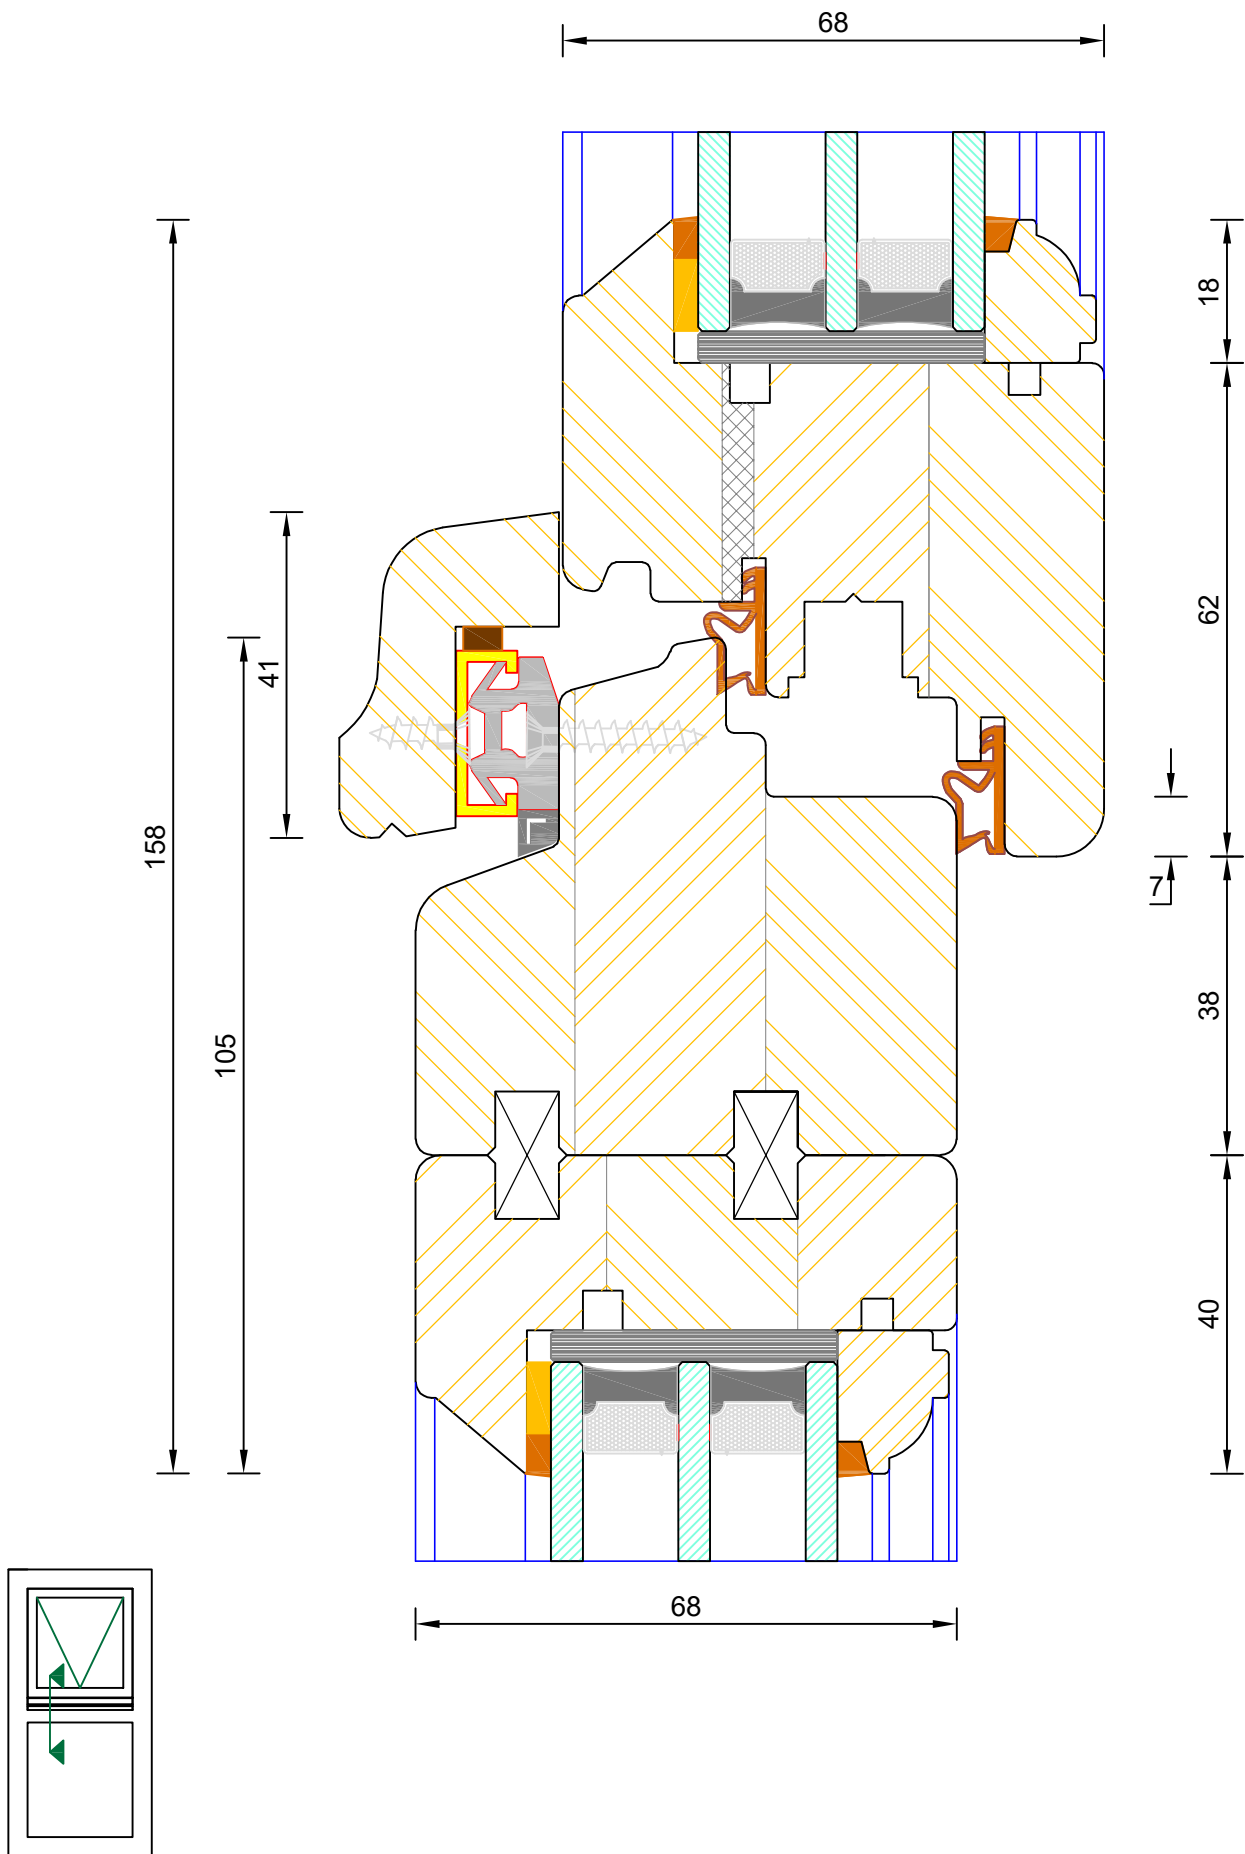

DIMENSIONS	PLOT SIZE	SCALE	DATE	REV	DWG NO.
MM	A1	1:1	13.01.2011	A	4065

 Please consider the environment before printing

Berenco

Traditional Tilt & Turn Window Triple Glazed - Solid Mullion (Sash / Fixed Light)

Traditional Tilt & Turn Window Triple Glazed - Solid Mullion (Sash / Sash)

DIMENSIONS	PLOT SIZE	SCALE	DATE	REV	DWG NO.
MM	A1	1:1	09.08.2022	A	4069

Please consider the environment before printing

Berenco

Traditional Tilt & Turn Window Triple Glazed - Flying Mullion (Lead / Slave Sash)

DIMENSIONS	PLOT SIZE	SCALE	DATE	REV	DWG NO.
MM	A1	1:1	09.08.2022	A	4070

Please consider the environment before printing

DIMENSIONS	PLOT SIZE	SCALE	DATE	REV	DWG NO.
MM	A4	1:1	09.08.2022	A	4071
Please consider the environment before printing					

Traditional Tilt & Turn Window
 Triple Glazed - Solid Transom (Sash / Fixed Light)

DIMENSIONS	PLOT SIZE	SCALE	DATE	REV	DWG NO.
MM	A4	1:1	09.08.2022	A	4072
Please consider the environment before printing					