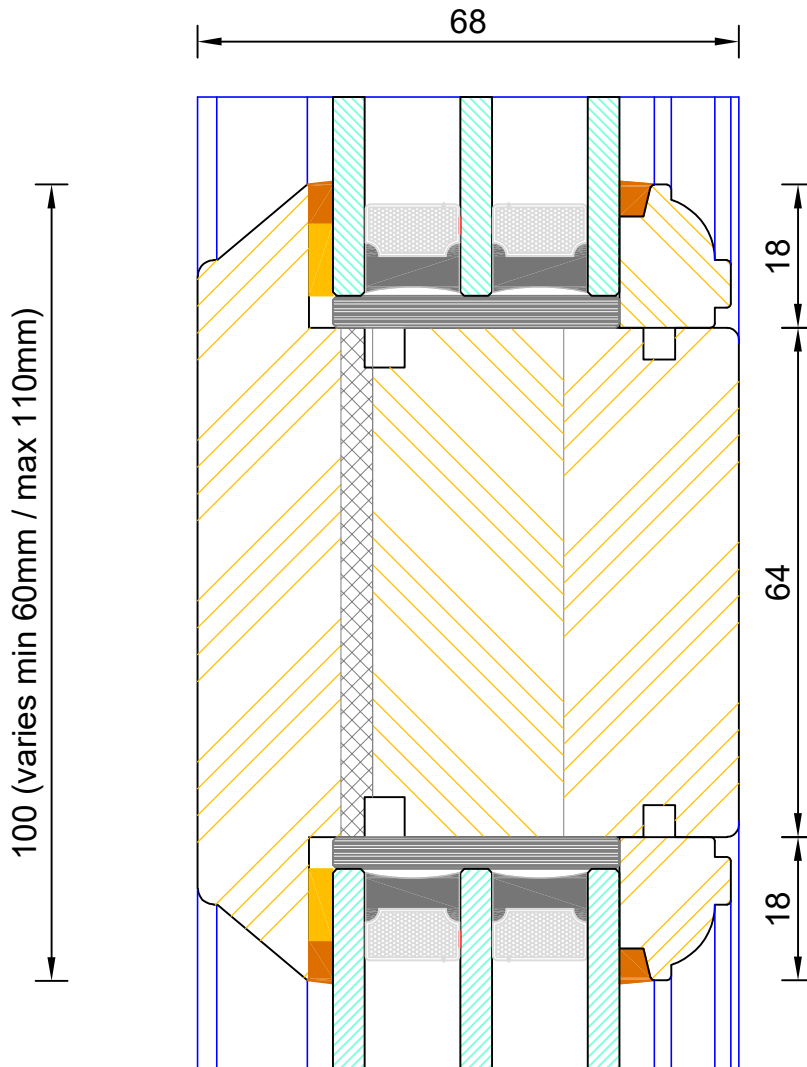

Traditional Tilt & Turn Window Triple Glazed - Solid Mullion (Sash / Sash)

DIMENSIONS	PLOT SIZE	SCALE	DATE	REV	DWG NO.
MM	A1	1:1	09.08.2022	A	4069

Please consider the environment before printing

Berenco

Traditional Tilt & Turn Window Triple Glazed - Flying Mullion (Lead / Slave Sash)

DIMENSIONS	PLOT SIZE	SCALE	DATE	REV	DWG NO.
MM	A1	1:1	09.08.2022	A	4070

Please consider the environment before printing

DIMENSIONS	PLOT SIZE	SCALE	DATE	REV	DWG NO.
MM	A4	1:1	09.08.2022	A	4071
Please consider the environment before printing					

Traditional Tilt & Turn Window
 Triple Glazed - Solid Transom (Sash / Fixed Light)

DIMENSIONS	PLOT SIZE	SCALE	DATE	REV	DWG NO.
MM	A4	1:1	09.08.2022	A	4072
Please consider the environment before printing					

Traditional Tilt & Turn Window
 Triple Glazed - Solid Transom (Fixed Light / Sash)

DIMENSIONS	PLOT SIZE	SCALE	DATE	REV	DWG NO.
MM	A4	1:1	09.08.2022	A	4073
Please consider the environment before printing					