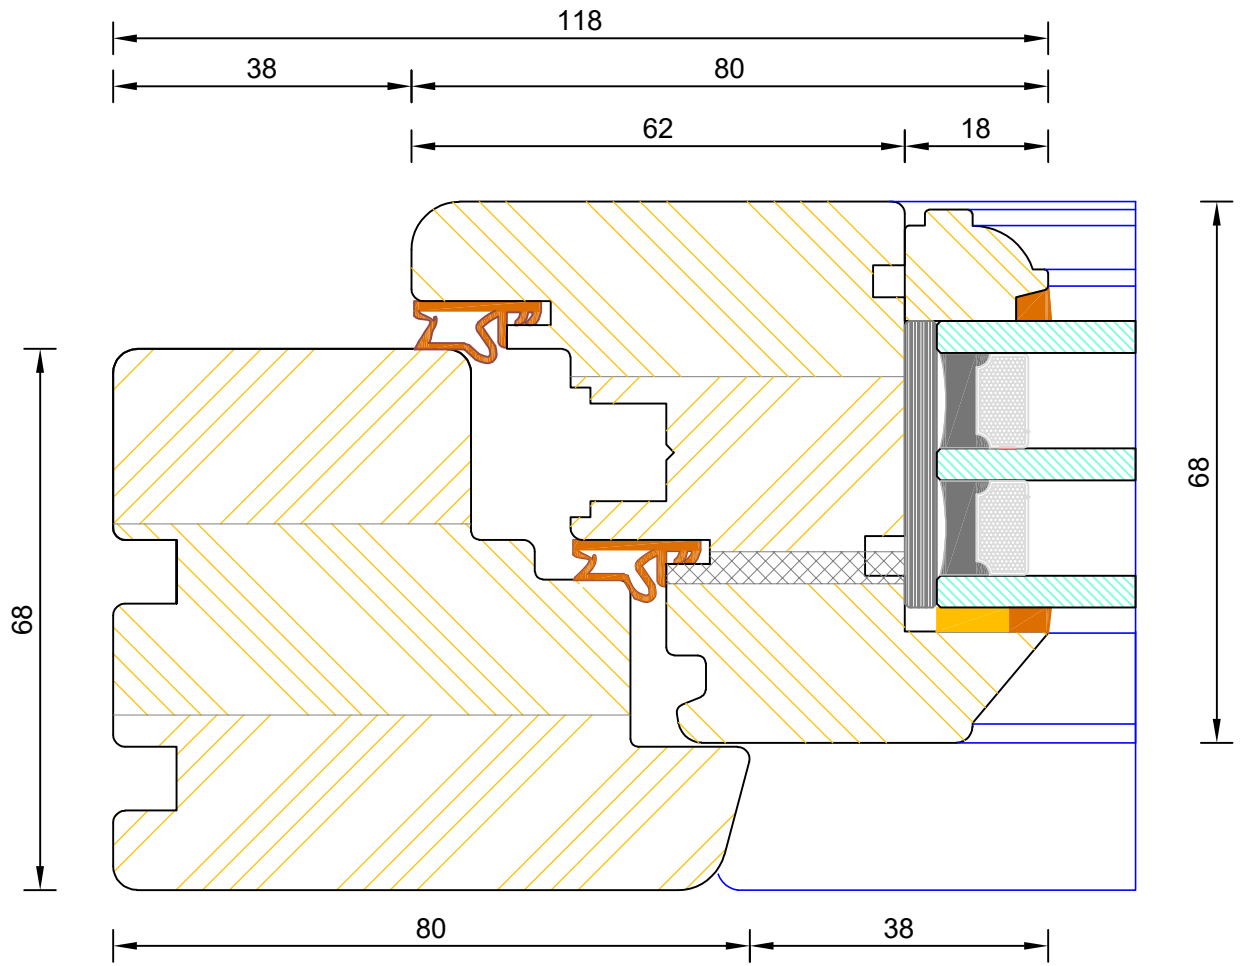

Traditional Tilt & Turn Window
Triple Glazed - Frame & Sash Jamb (Hinge Side)

DIMENSIONS	PLOT SIZE	SCALE	DATE	REV	DWG NO.
MM	A4	1:1	09.08.2022	A	4061
Please consider the environment before printing