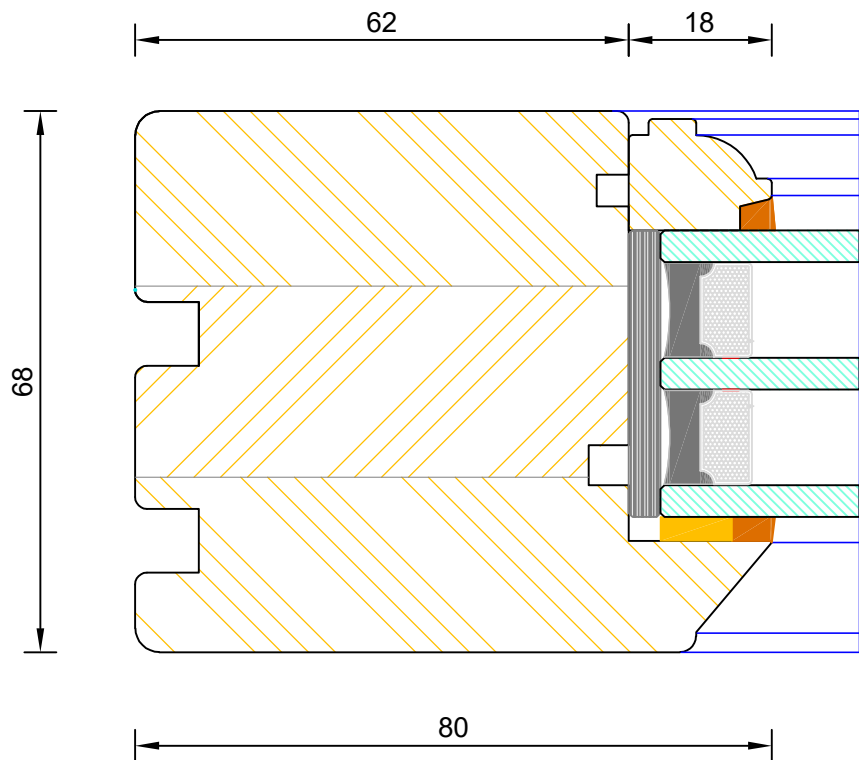

Traditional Tilt & Turn Window
Triple Glazed - Cill Extension Options

DIMENSIONS	PLOT SIZE	SCALE	DATE	REV	DWG NO.
MM	A4	1:1	25.09.2019	B	4081
Please consider the environment before printing					

DIMENSIONS	PLOT SIZE	SCALE	DATE	REV	DWG NO.
MM	A4	1:1	09.08.2022	A	4051
Please consider the environment before printing					

DIMENSIONS	PLOT SIZE	SCALE	DATE	REV	DWG NO.
MM	A4	1:1	09.08.2022	A	4052
Please consider the environment before printing					

CILL EXTENSION - available options:

25mm (93mm o/a) / 47mm (115mm o/a) / 62mm (130mm o/a) / 87mm (155mm o/a) / 100mm (168mm o/a) / 114mm (182mm o/a) / 125mm (193mm o/a) / 140mm (208mm o/a)