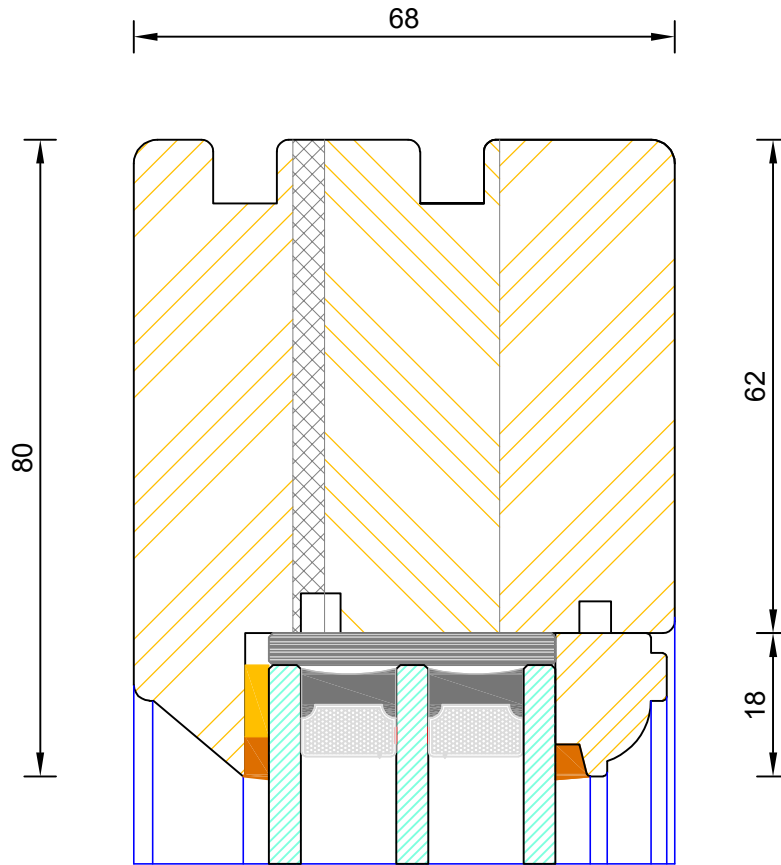

Traditional Tilt & Turn Window
Triple Glazed - Cill Extension Options

DIMENSIONS	PLOT SIZE	SCALE	DATE	REV	DWG NO.
MM	A4	1:1	25.09.2019	B	4081
Please consider the environment before printing					

DIMENSIONS	PLOT SIZE	SCALE	DATE	REV	DWG NO.
MM	A4	1:1	09.08.2022	A	4051
Please consider the environment before printing					

DIMENSIONS	PLOT SIZE	SCALE	DATE	REV	DWG NO.
MM	A4	1:1	09.08.2022	A	4052
Please consider the environment before printing					

CILL EXTENSION - available options:

25mm (93mm o/a) / 47mm (115mm o/a) / 62mm (130mm o/a) / 87mm (155mm o/a) / 100mm (168mm o/a) / 114mm (182mm o/a) / 125mm (193mm o/a) / 140mm (208mm o/a)