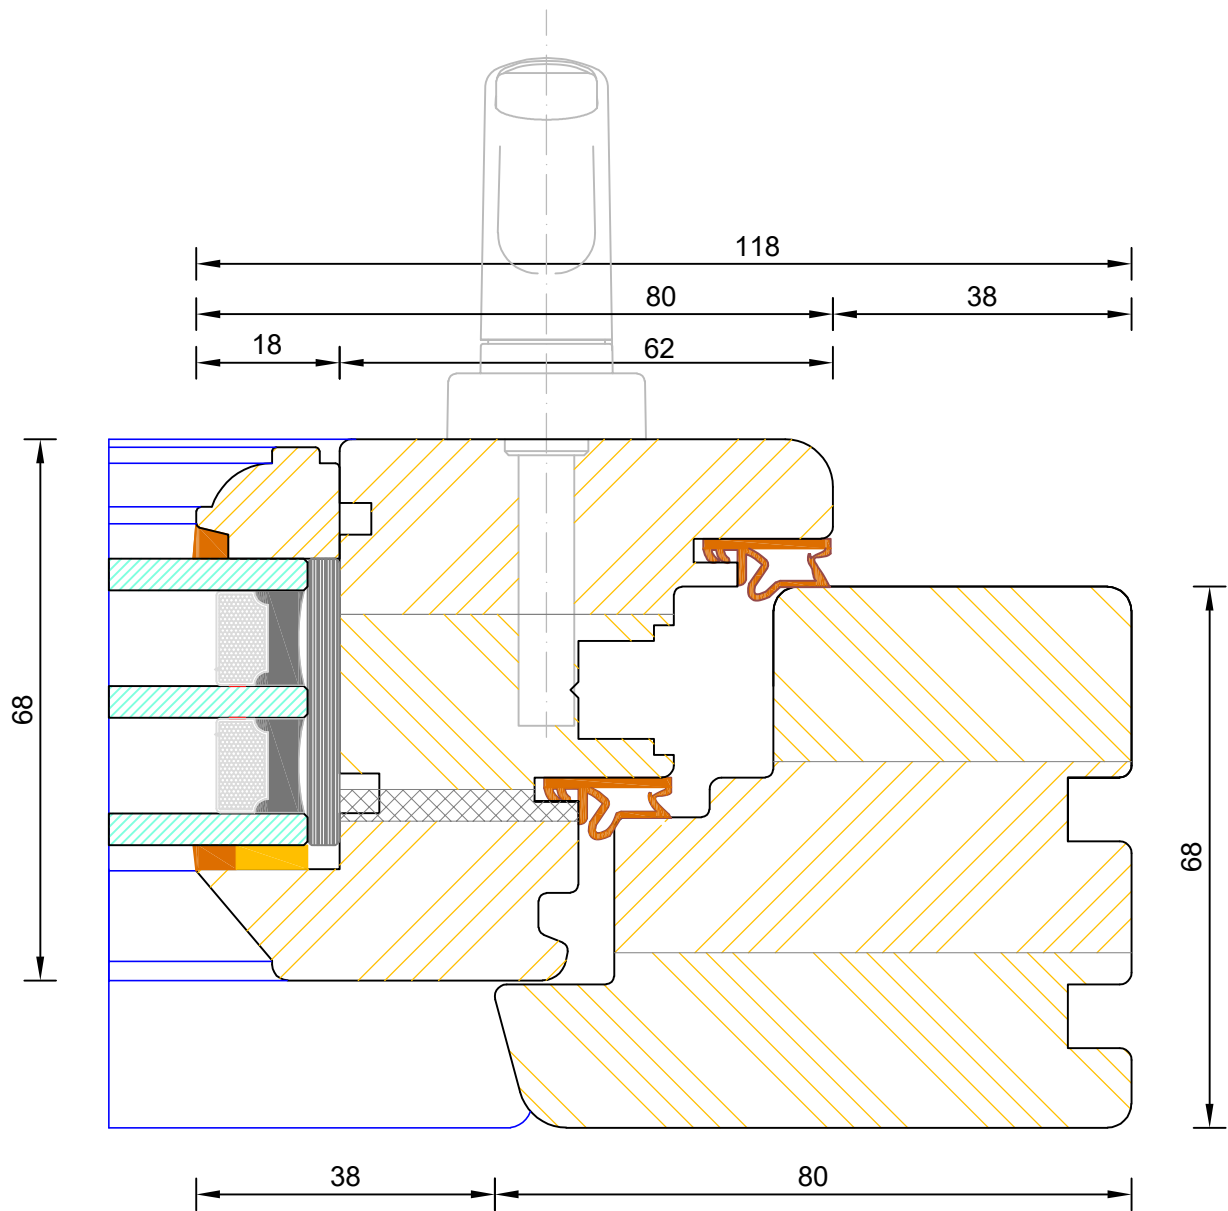

Traditional Tilt & Turn Window
Triple Glazed - Frame & Sash Jamb (Handle Side)

DIMENSIONS	PLOT SIZE	SCALE	DATE	REV	DWG NO.
MM	A4	1:1	09.08.2022	A	4062

Please consider the environment before printing