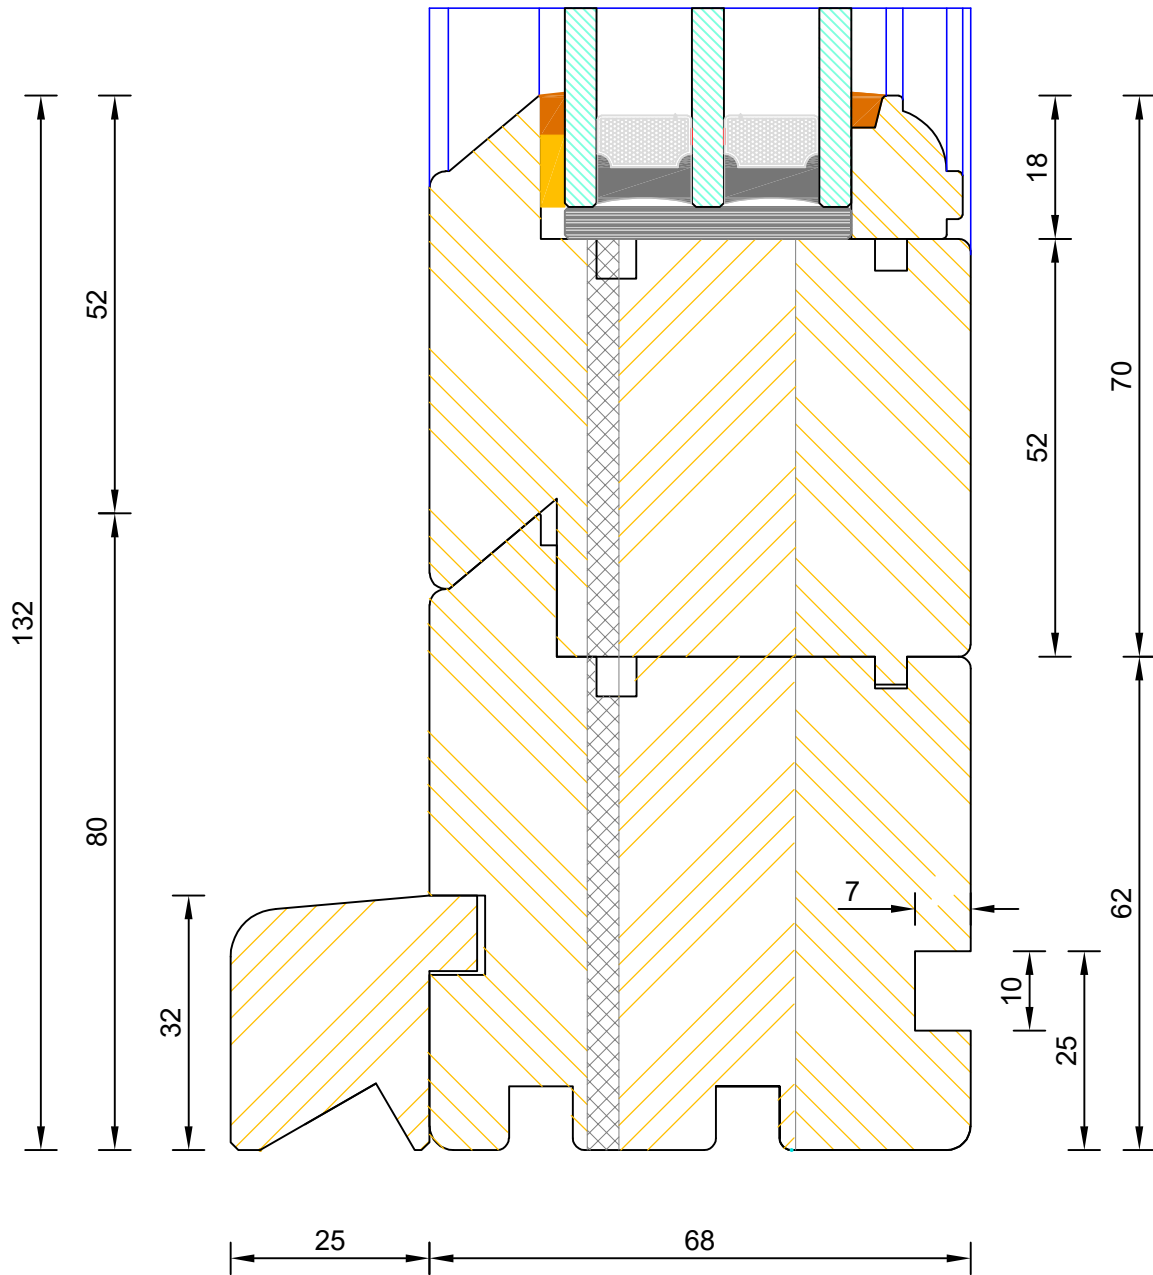

CILL EXTENSION - available options:

25mm (93mm o/a) / 47mm (115mm o/a) / 62mm (130mm o/a) / 87mm (155mm o/a) / 100mm (168mm o/a) / 114mm (182mm o/a) / 125mm (193mm o/a) / 140mm (208mm o/a)