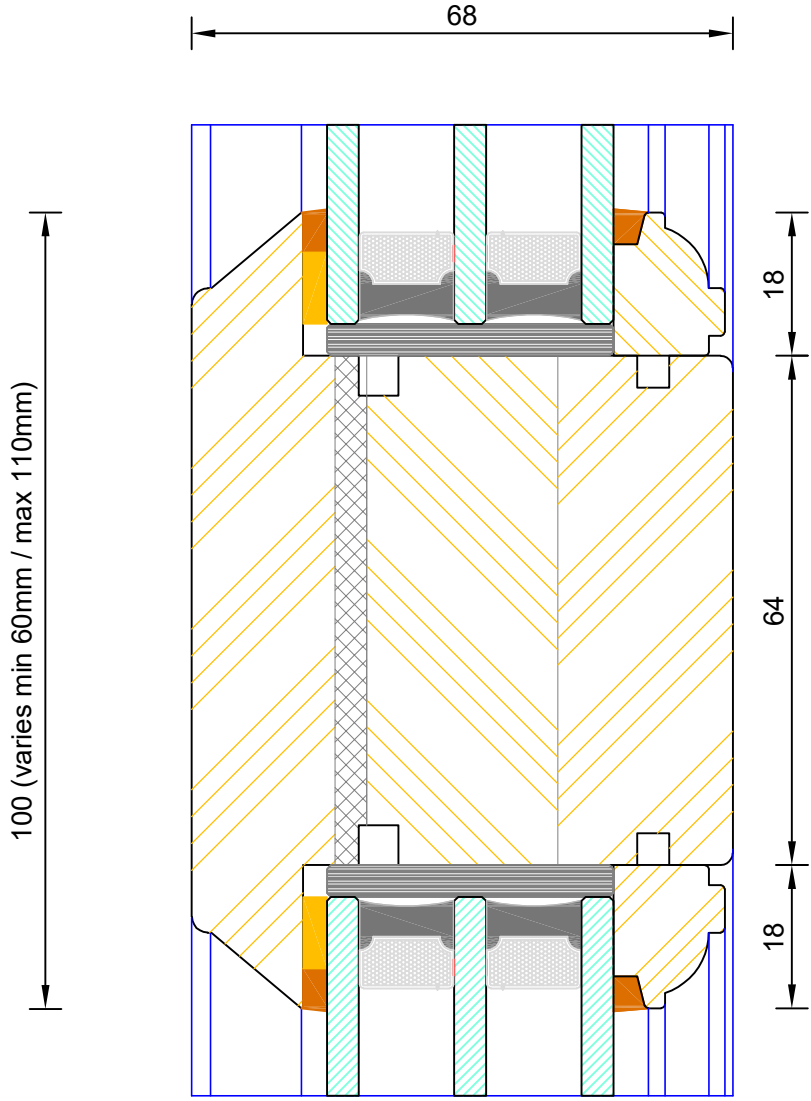

Traditional Tilt & Turn Window Triple Glazed - Solid Mullion (Sash / Sash)

DIMENSIONS	PLOT SIZE	SCALE	DATE	REV	DWG NO.
MM	A1	1:1	09.08.2022	A	4069

Please consider the environment before printing

Berenco

Traditional Tilt & Turn Window Triple Glazed - Flying Mullion (Lead / Slave Sash)

DIMENSIONS	PLOT SIZE	SCALE	DATE	REV	DWG NO.
MM	A1	1:1	09.08.2022	A	4070

Please consider the environment before printing

DIMENSIONS	PLOT SIZE	SCALE	DATE	REV	DWG NO.
MM	A4	1:1	09.08.2022	A	4071
Please consider the environment before printing					

Traditional Tilt & Turn Window
 Triple Glazed - Solid Transom (Sash / Fixed Light)

DIMENSIONS	PLOT SIZE	SCALE	DATE	REV	DWG NO.
MM	A4	1:1	09.08.2022	A	4072
Please consider the environment before printing					