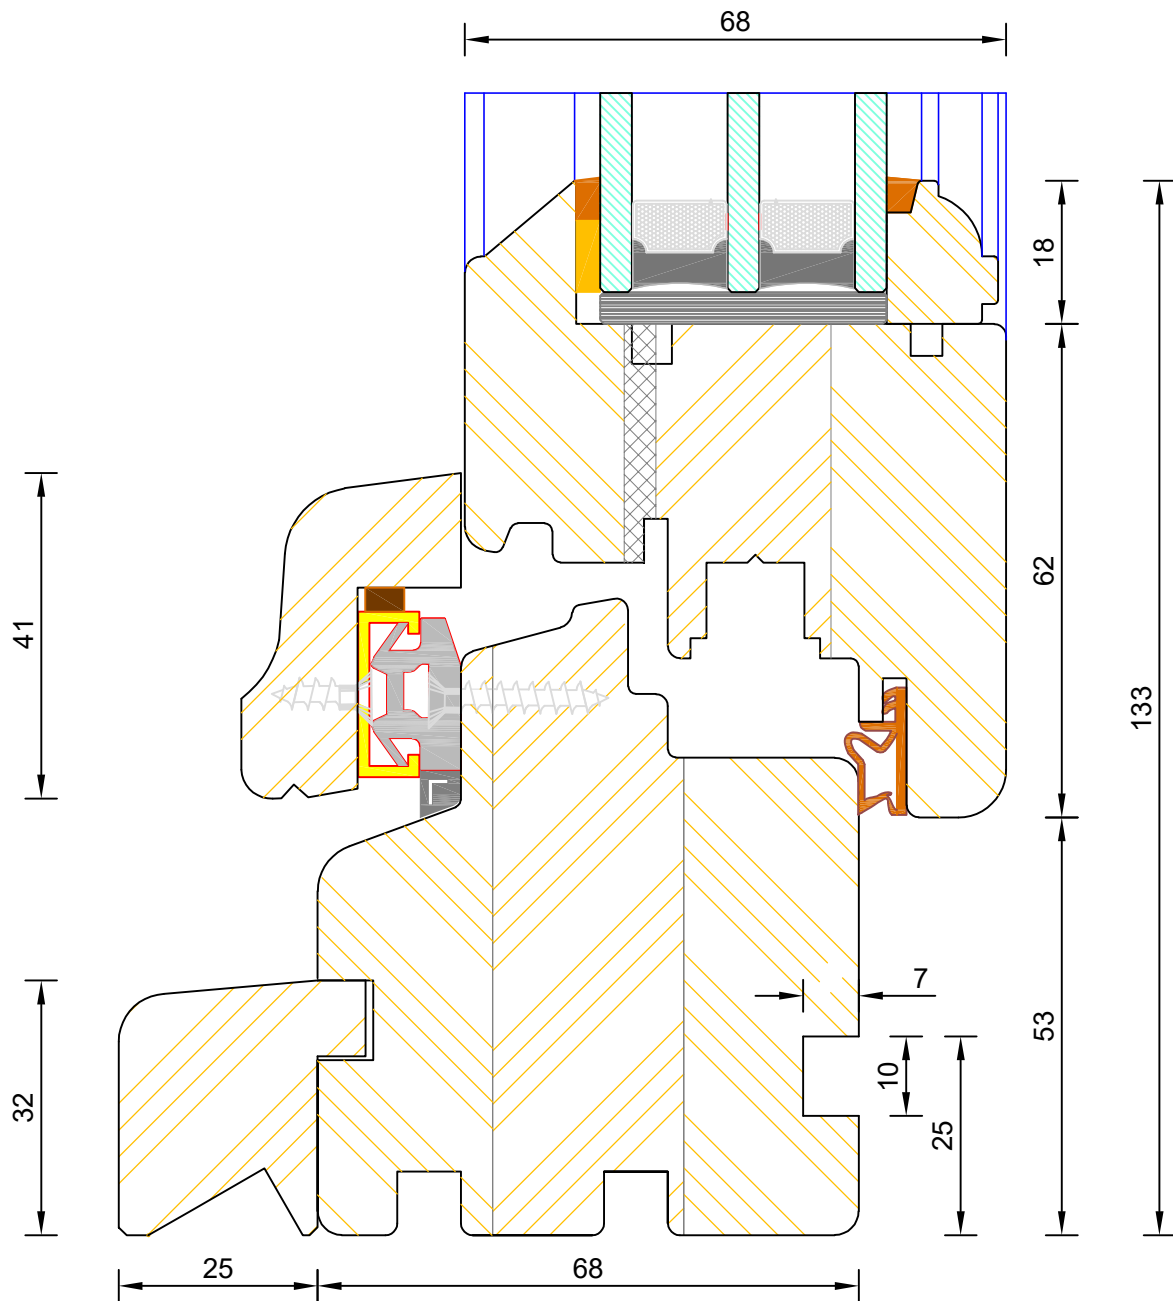

CILL EXTENSION - available options:

25mm (93mm o/a) / 47mm (115mm o/a) / 62mm (130mm o/a) / 87mm (155mm o/a) / 100mm (168mm o/a) / 114mm (182mm o/a) / 125mm (193mm o/a) / 140mm (208mm o/a)

Traditional Tilt & Turn Window Triple Glazed - Frame & Sash Cill

DIMENSIONS	PLOT SIZE	SCALE	DATE	REV	DWG NO.
MM	A4	1:1	09.08.2022	A	4063

Please consider the environment before printing