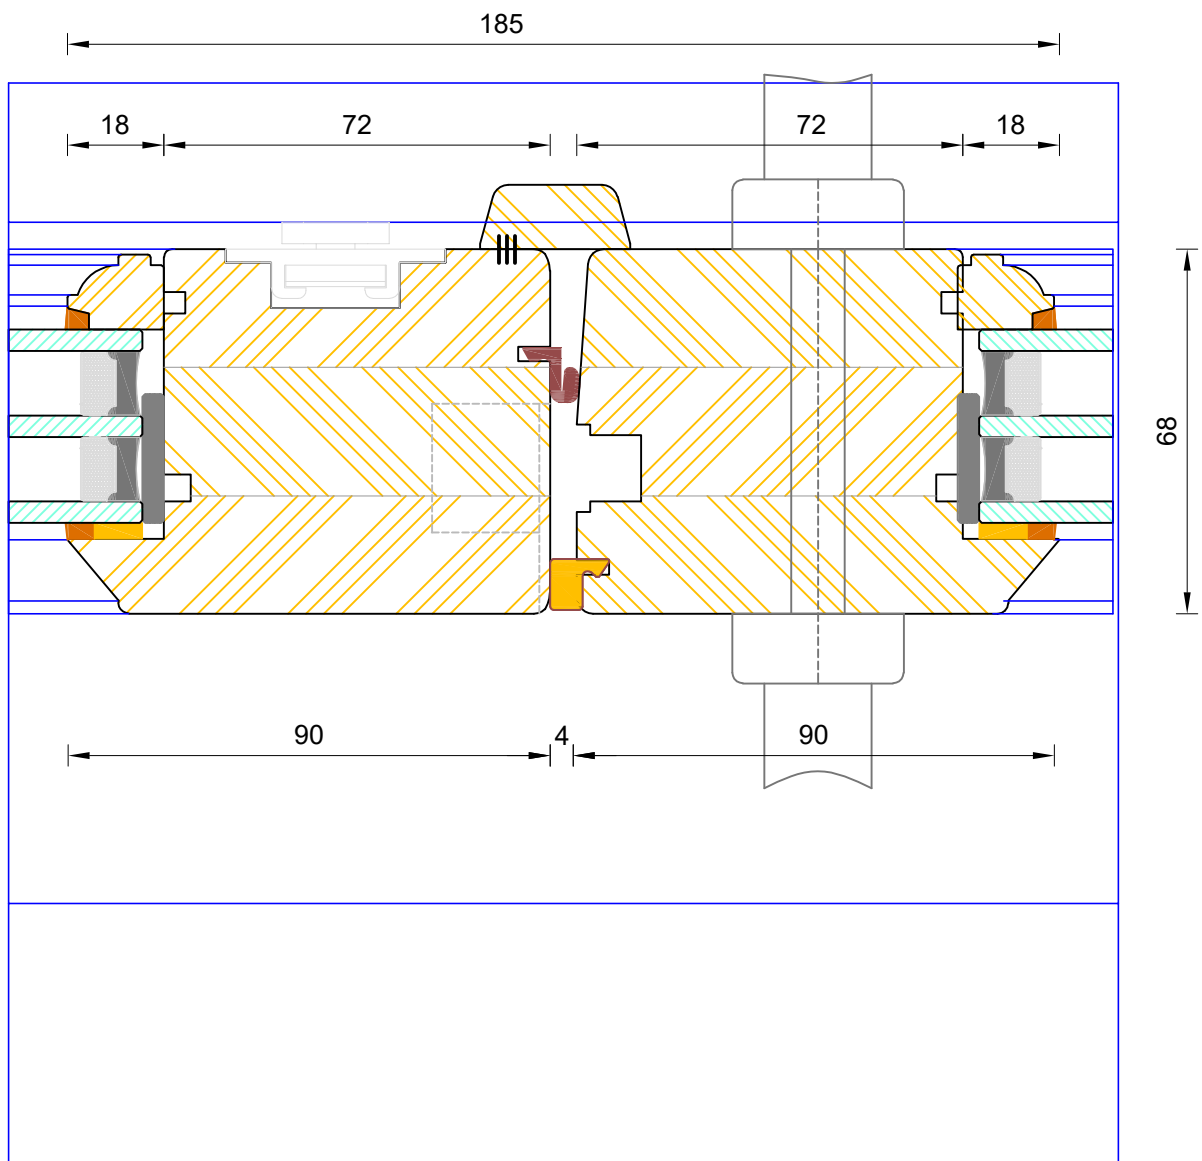

**Traditional Open Out Folding Sliding Door**  
 Triple Glazed - Frame & Leaf Jamb (Hinge Side)

DIMENSIONS	PLOT SIZE	SCALE	DATE	REV	DWG NO.
MM	A3	1:1	03.08.2022	B	<b>4318</b>

Please consider the environment before printing

**Traditional Open Out Folding Sliding Door**  
 Triple Glazed - Flying Mullion Hinge Handle

DIMENSIONS	PLOT SIZE	SCALE	DATE	REV	DWG NO.
MM	A3	1:1	03.08.2022	B	<b>4320</b>

Please consider the environment before printing

**Traditional Open Out Folding Sliding Door**  
 Triple Glazed - Flying Mullion Intermediate Hanger

DIMENSIONS	PLOT SIZE	SCALE	DATE	REV	DWG NO.
MM	A3	1:1	03.08.2022	B	<b>4320</b>

Please consider the environment before printing

**Traditional Open Out Folding Sliding Door**  
**Triple Glazed - Timber Thresh**

DIMENSIONS	PLOT SIZE	SCALE	DATE	REV	DWG NO.
MM	A3	1:1	03.08.2022	B	<b>4314</b>

 Please consider the environment before printing