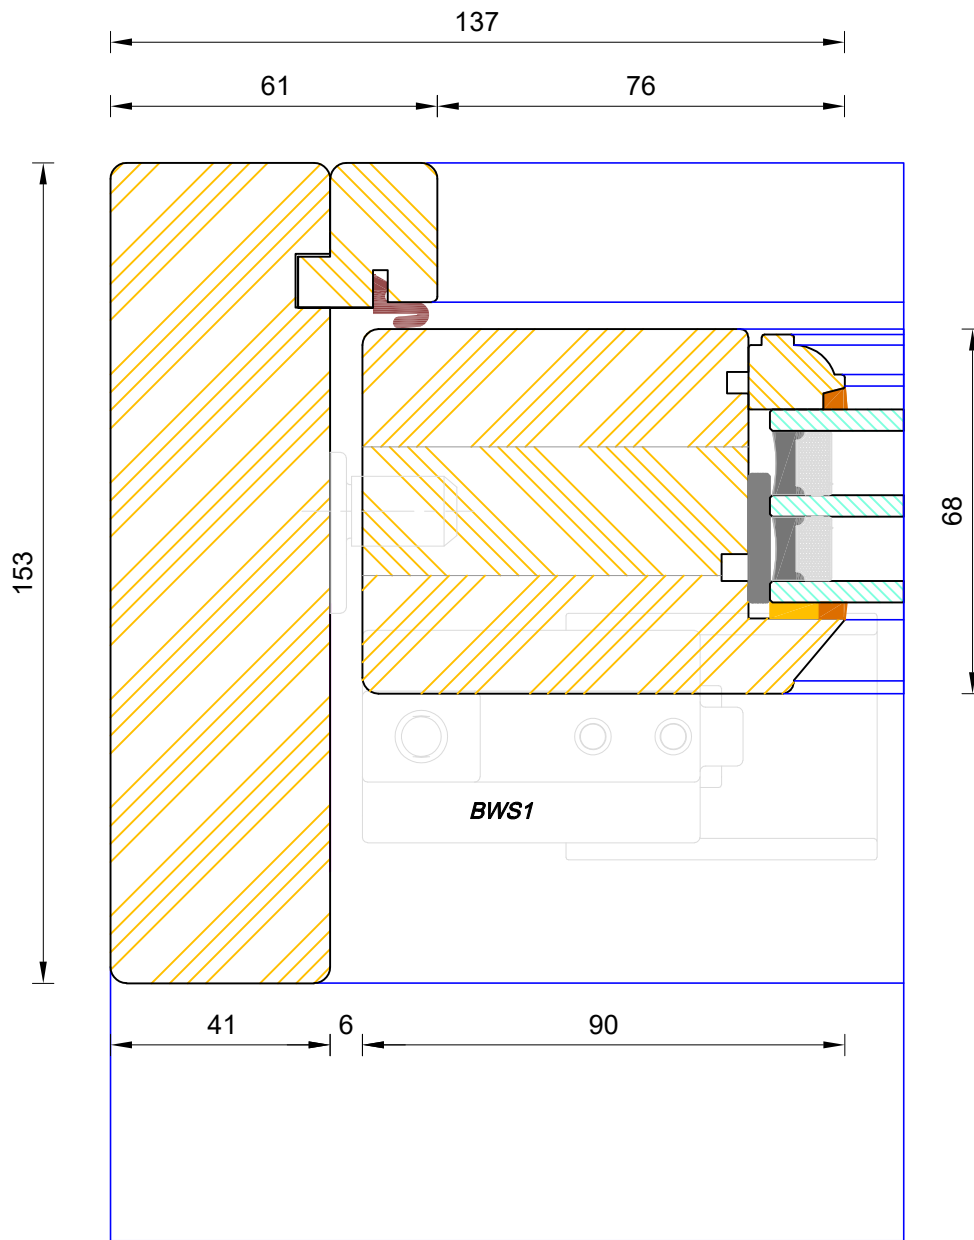

**Traditional Open Out Folding Sliding Door**  
**Triple Glazed - Bar Options**

DIMENSIONS	PLOT SIZE	SCALE	DATE	REV	DWG NO.
MM	A4	1:1	01.01.2019	B	<b>4313</b>

Please consider the environment before printing

**Traditional Open Out Folding Sliding Door**  
 Triple Glazed - Frame & Leaf Head (Without Vent)

DIMENSIONS	PLOT SIZE	SCALE	DATE	REV	DWG NO.
MM	A3	1:1	03.08.2022	B	<b>4316</b>

Please consider the environment before printing

Model Numbers	Vent Location (Leafs from left to right)
ALL 2 LEAF MODELS	1 & 2
330 / 303	1 (330) 3 (303)
321 / 313	1 & 3
ALL 4 LEAF MODELS	1 & 4
550 / 505	1 (550) 5 (505)
541 / 514 / 532 / 523	1 & 5
ALL 6 LEAF MODELS	1 & 6
770 / 707	1 (770) 7 (707)
761 / 716 / 752 / 725 / 743 / 734	1 & 7
ALL 8 LEAF MODELS	1 & 8

**Traditional Open Out Folding Sliding Door**  
Triple Glazed - Frame & Leaf Head (With Vent)

DIMENSIONS	PLOT SIZE	SCALE	DATE	REV	DWG NO.
MM	A3	1:1	03.08.2022	B	<b>4316.1</b>

Please consider the environment before printing