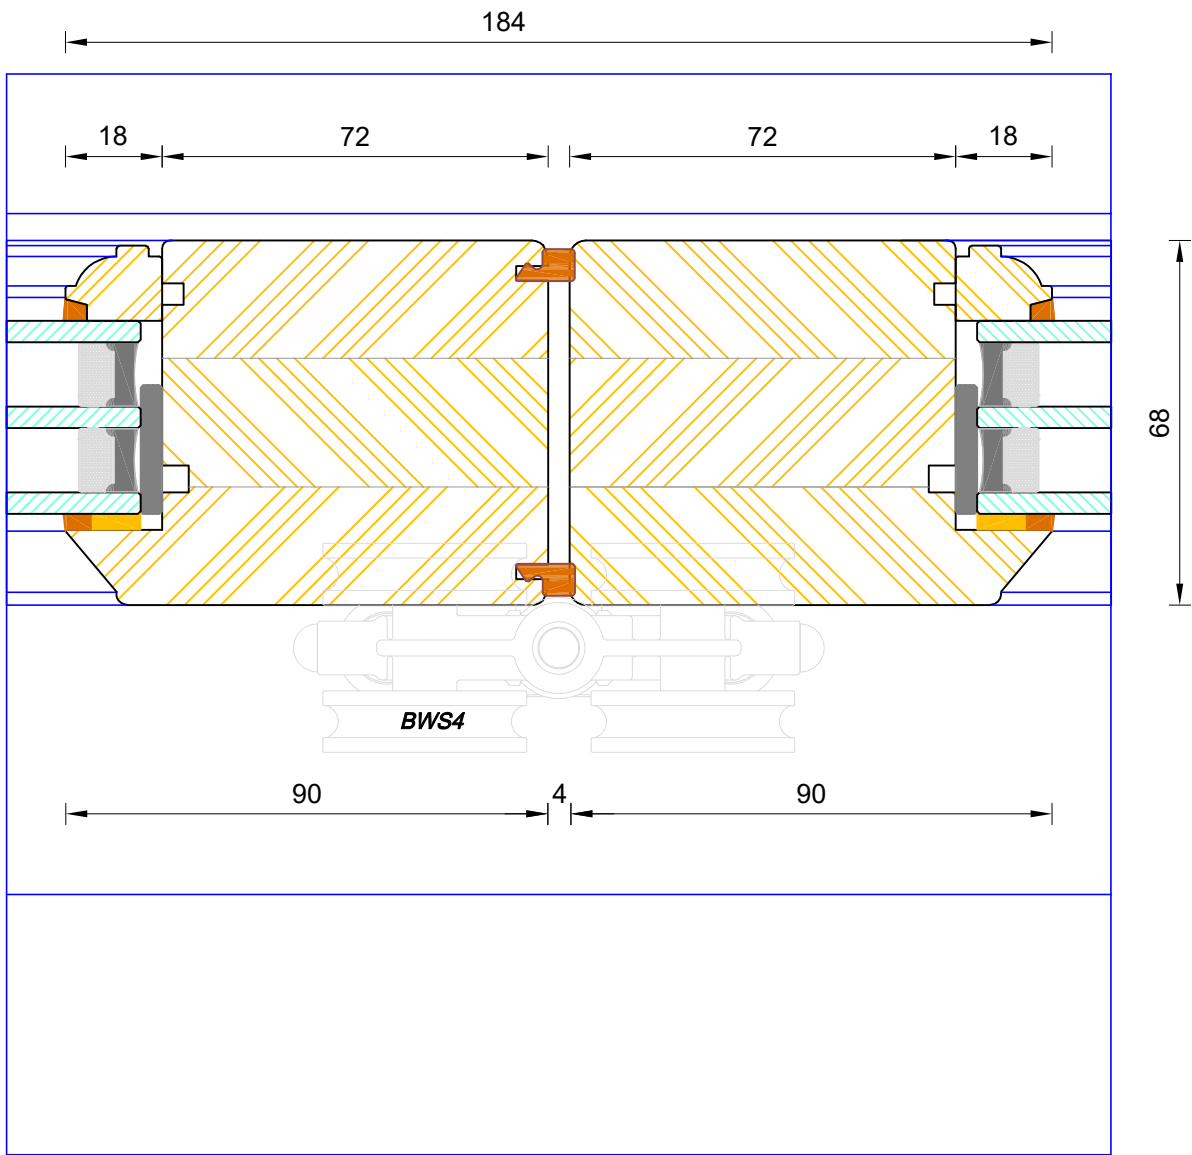

**Traditional Open Out Folding Sliding Door**  
 Triple Glazed - Frame & Leaf Jamb (Hinge Side)

DIMENSIONS	PLOT SIZE	SCALE	DATE	REV	DWG NO.
MM	A3	1:1	03.08.2022	B	<b>4317</b>

Please consider the environment before printing

**Traditional Open Out Folding Sliding Door**  
 Triple Glazed - Frame & Leaf Jamb (Hinge Side)

DIMENSIONS	PLOT SIZE	SCALE	DATE	REV	DWG NO.
MM	A3	1:1	03.08.2022	B	<b>4318</b>

Please consider the environment before printing

**Traditional Open Out Folding Sliding Door**  
 Triple Glazed - Flying Mullion Hinge Handle

DIMENSIONS	PLOT SIZE	SCALE	DATE	REV	DWG NO.
MM	A3	1:1	03.08.2022	B	<b>4320</b>

Please consider the environment before printing

**Traditional Open Out Folding Sliding Door**  
**Triple Glazed - Timber Thresh**

DIMENSIONS	PLOT SIZE	SCALE	DATE	REV	DWG NO.
MM	A3	1:1	03.08.2022	B	<b>4314</b>

 Please consider the environment before printing