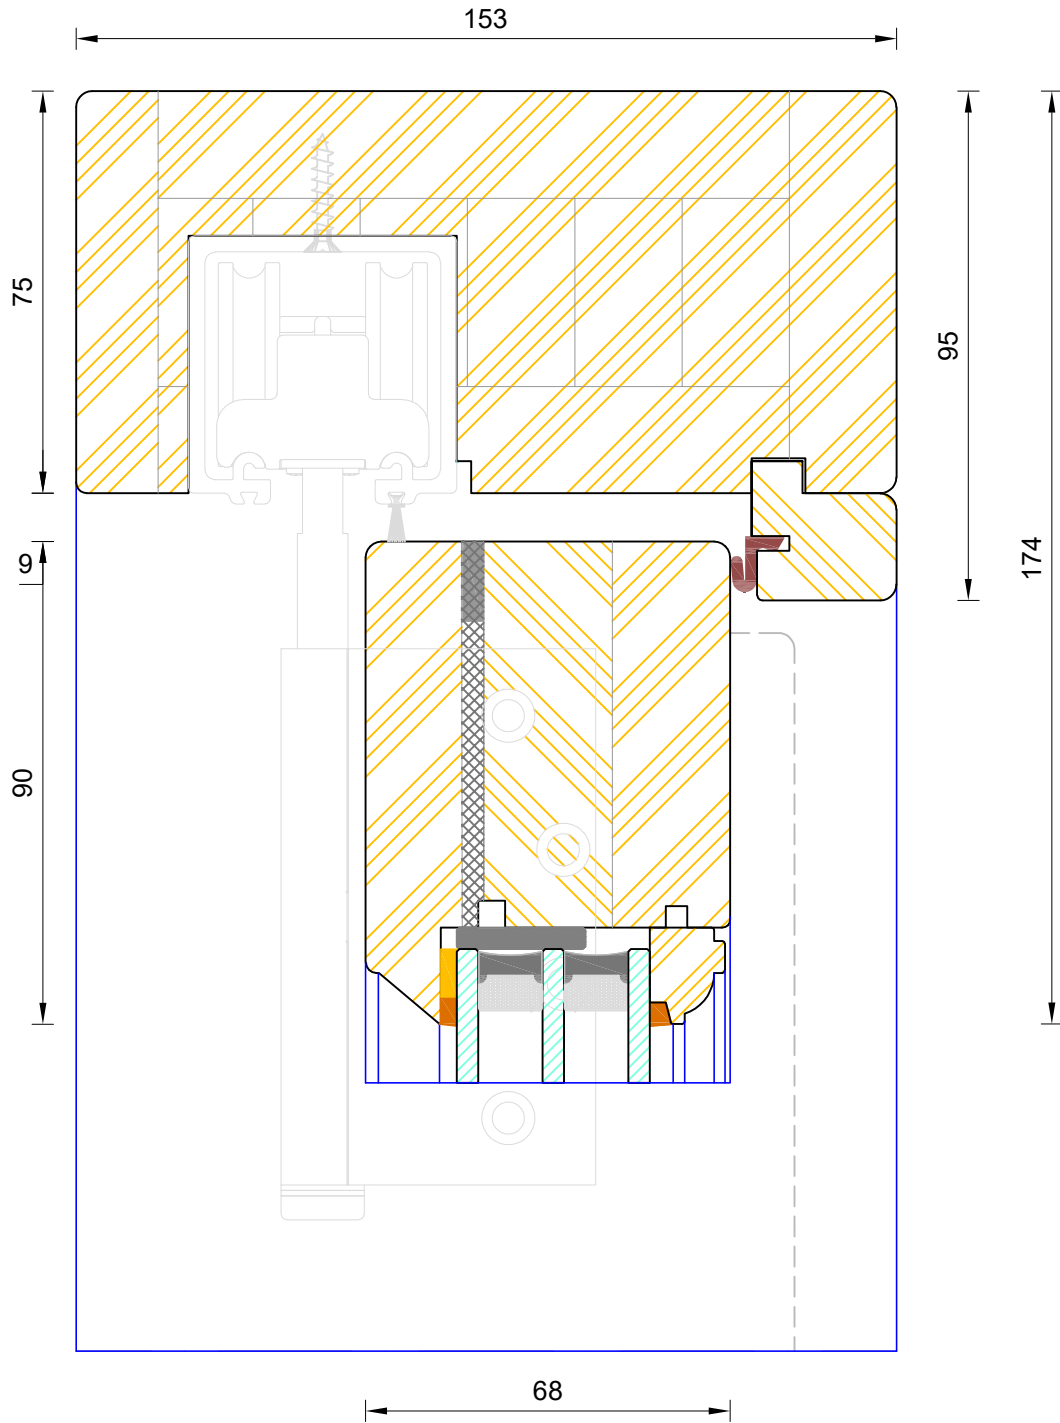

**Traditional Open Out Folding Sliding Door**  
**Triple Glazed - Bar Options**

DIMENSIONS	PLOT SIZE	SCALE	DATE	REV	DWG NO.
MM	A4	1:1	01.01.2019	B	<b>4313</b>

Please consider the environment before printing

**Traditional Open Out Folding Sliding Door**  
 Triple Glazed - Frame & Leaf Head (Without Vent)

DIMENSIONS	PLOT SIZE	SCALE	DATE	REV	DWG NO.
MM	A3	1:1	03.08.2022	B	<b>4316</b>

Please consider the environment before printing

Model Numbers	Vent Location (Leafs from left to right)
ALL 2 LEAF MODELS	1 & 2
330 / 303	1 (330) 3 (303)
321 / 313	1 & 3
ALL 4 LEAF MODELS	1 & 4
550 / 505	1 (550) 5 (505)
541 / 514 / 532 / 523	1 & 5
ALL 6 LEAF MODELS	1 & 6
770 / 707	1 (770) 7 (707)
761 / 716 / 752 / 725 / 743 / 734	1 & 7
ALL 8 LEAF MODELS	1 & 8

**Traditional Open Out Folding Sliding Door**  
Triple Glazed - Frame & Leaf Head (With Vent)

DIMENSIONS	PLOT SIZE	SCALE	DATE	REV	DWG NO.
MM	A3	1:1	03.08.2022	B	<b>4316.1</b>

Please consider the environment before printing