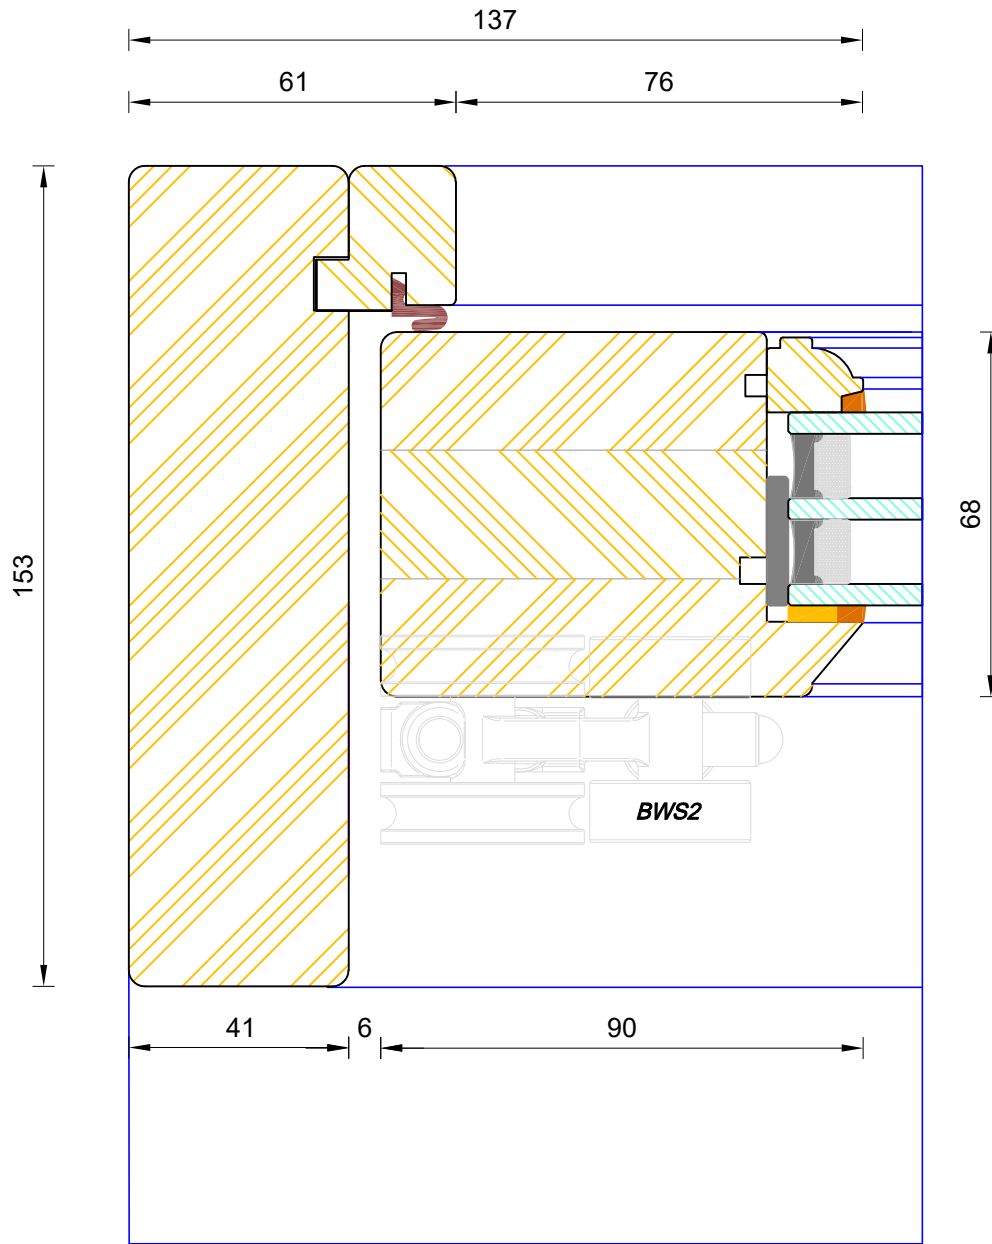

**Traditional Open Out Folding Sliding Door**  
Triple Glazed - Frame & Leaf Head (With Vent)

DIMENSIONS	PLOT SIZE	SCALE	DATE	REV	DWG NO.
MM	A3	1:1	03.08.2022	B	<b>4316.1</b>

Please consider the environment before printing

**Traditional Open Out Folding Sliding Door**  
 Triple Glazed - Frame & Leaf Jamb (Hinge Side)

DIMENSIONS	PLOT SIZE	SCALE	DATE	REV	DWG NO.
MM	A3	1:1	03.08.2022	B	<b>4317</b>

Please consider the environment before printing

**Traditional Open Out Folding Sliding Door**  
 Triple Glazed - Frame & Leaf Jamb (Hinge Side)

DIMENSIONS	PLOT SIZE	SCALE	DATE	REV	DWG NO.
MM	A3	1:1	03.08.2022	B	<b>4318</b>

Please consider the environment before printing

**Traditional Open Out Folding Sliding Door**  
**Triple Glazed - Timber Thresh**

DIMENSIONS	PLOT SIZE	SCALE	DATE	REV	DWG NO.
MM	A3	1:1	03.08.2022	B	<b>4314</b>

 Please consider the environment before printing