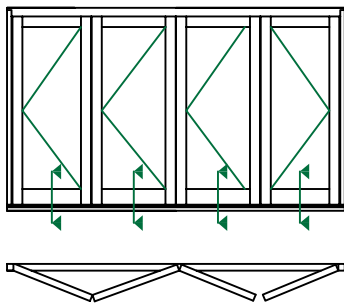

**Traditional Open Out Folding Sliding Door**  
 Triple Glazed - Flying Mullion Intermediate Hanger

DIMENSIONS	PLOT SIZE	SCALE	DATE	REV	DWG NO.
MM	A3	1:1	03.08.2022	B	<b>4320</b>

Please consider the environment before printing

**Traditional Open Out Folding Sliding Door**  
**Triple Glazed - Flying Mullion Handle**

DIMENSIONS	PLOT SIZE	SCALE	DATE	REV	DWG NO.
MM	A3	1:1	03.08.2022	B	<b>4321</b>

Please consider the environment before printing

**Traditional Open Out Folding Sliding Door**  
**Triple Glazed - Timber Thresh**

DIMENSIONS	PLOT SIZE	SCALE	DATE	REV	DWG NO.
MM	A3	1:1	03.08.2022	B	<b>4314</b>

 Please consider the environment before printing