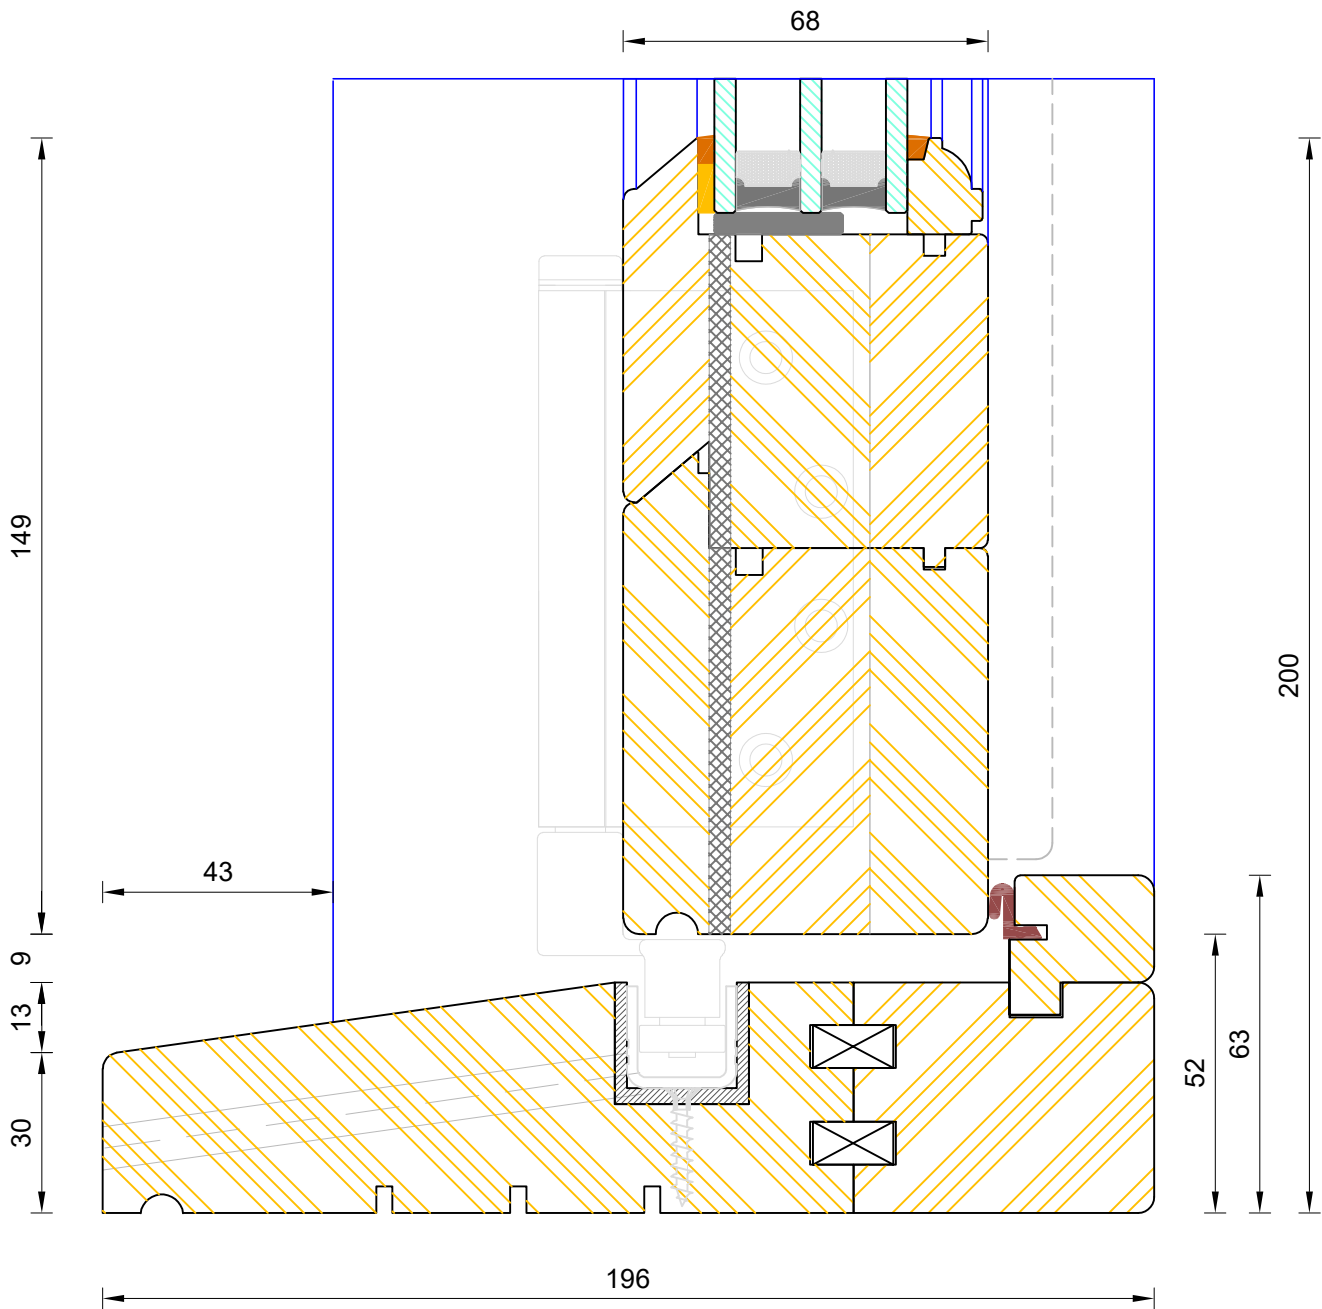

**Traditional Open Out Folding Sliding Door**  
 Triple Glazed - Flying Mullion Hinge Handle

DIMENSIONS	PLOT SIZE	SCALE	DATE	REV	DWG NO.
MM	A3	1:1	03.08.2022	B	<b>4320</b>

Please consider the environment before printing

**Traditional Open Out Folding Sliding Door**  
 Triple Glazed - Flying Mullion Intermediate Hanger

DIMENSIONS	PLOT SIZE	SCALE	DATE	REV	DWG NO.
MM	A3	1:1	03.08.2022	B	<b>4320</b>

Please consider the environment before printing

**Traditional Open Out Folding Sliding Door**  
**Triple Glazed - Flying Mullion Handle**

DIMENSIONS	PLOT SIZE	SCALE	DATE	REV	DWG NO.
MM	A3	1:1	03.08.2022	B	<b>4321</b>

Please consider the environment before printing

**Traditional Open Out Folding Sliding Door**  
**Triple Glazed - Timber Thresh**

DIMENSIONS	PLOT SIZE	SCALE	DATE	REV	DWG NO.
MM	A3	1:1	03.08.2022	B	<b>4314</b>

 Please consider the environment before printing