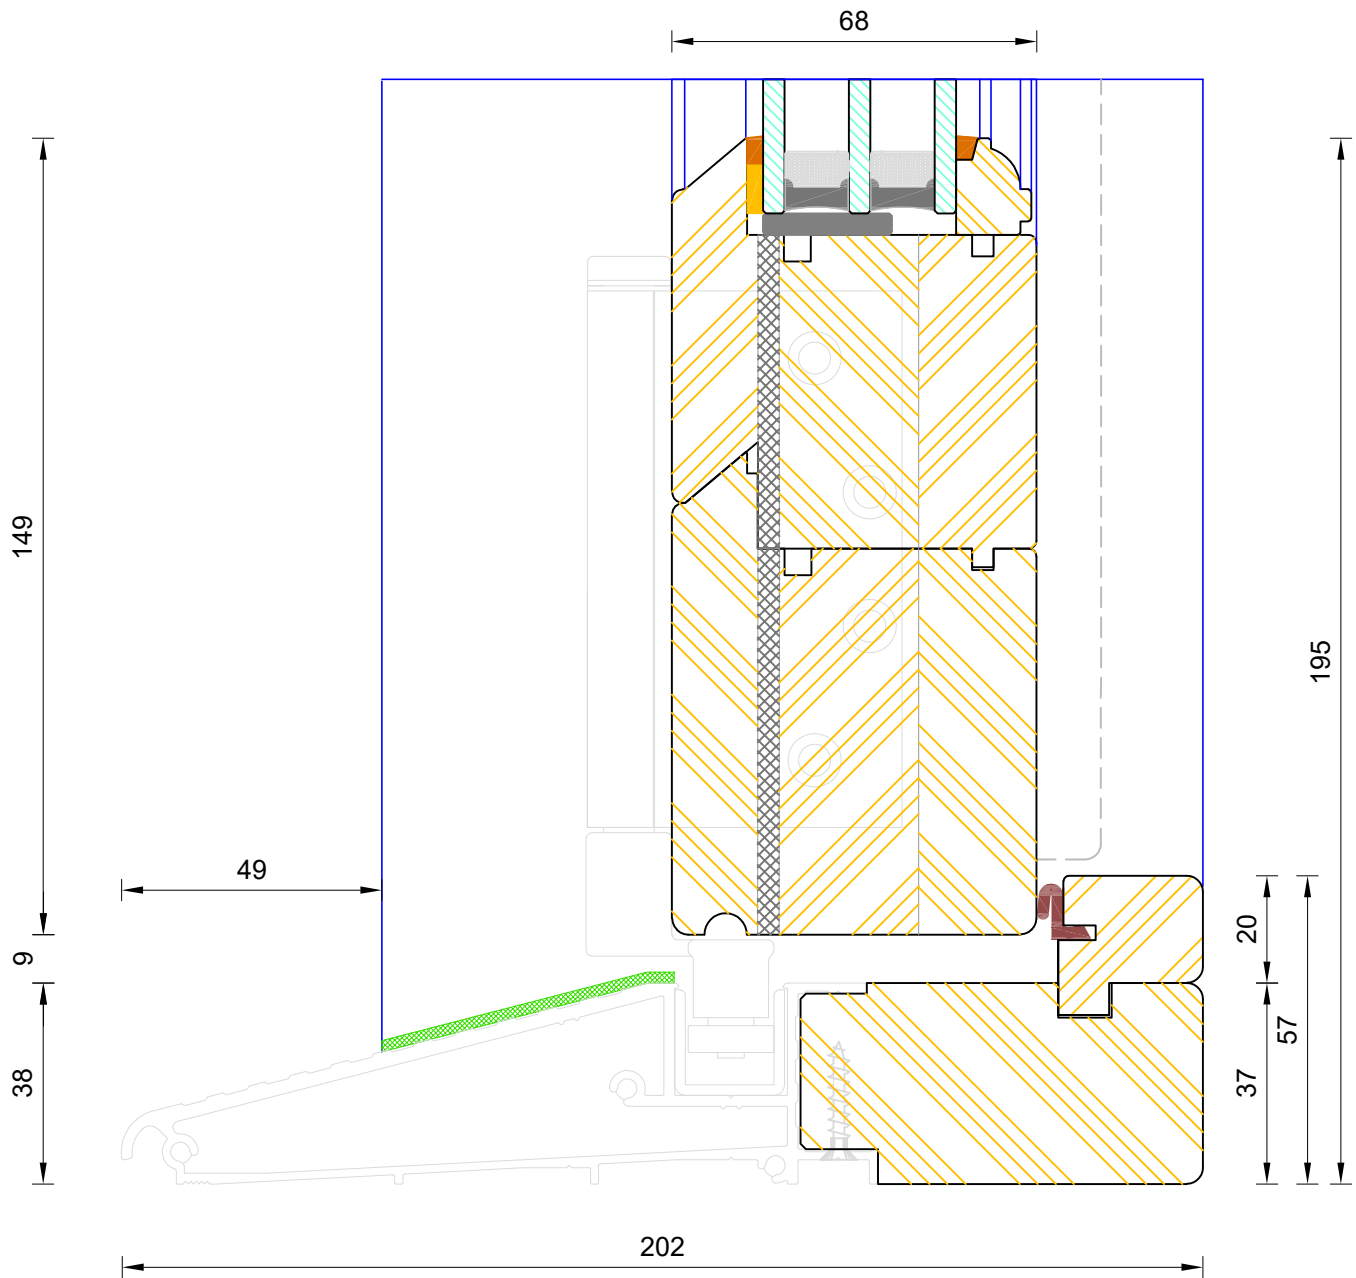

**Traditional Open Out Folding Sliding Door**  
 Triple Glazed - Flying Mullion Intermediate Hanger

DIMENSIONS	PLOT SIZE	SCALE	DATE	REV	DWG NO.
MM	A3	1:1	03.08.2022	B	<b>4320</b>

Please consider the environment before printing

**Traditional Open Out Folding Sliding Door**  
**Triple Glazed - Flying Mullion Handle**

DIMENSIONS	PLOT SIZE	SCALE	DATE	REV	DWG NO.
MM	A3	1:1	03.08.2022	B	<b>4321</b>

Please consider the environment before printing

**Traditional Open Out Folding Sliding Door**  
**Triple Glazed - Timber Thresh**

DIMENSIONS	PLOT SIZE	SCALE	DATE	REV	DWG NO.
MM	A3	1:1	03.08.2022	B	<b>4314</b>

 Please consider the environment before printing

**Traditional Open Out Folding Sliding Door**  
 Triple Glazed - Aluminium Thresh

DIMENSIONS	PLOT SIZE	SCALE	DATE	REV	DWG NO.
MM	A3	1:1	03.08.2022	B	<b>4315</b>

Please consider the environment before printing