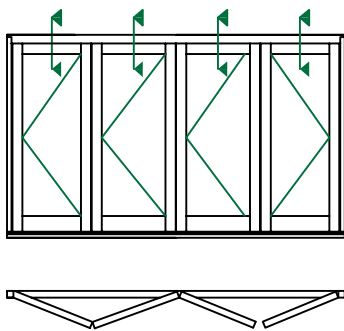

**Traditional Open Out Folding Sliding Door**  
**Triple Glazed - Bar Options**

DIMENSIONS	PLOT SIZE	SCALE	DATE	REV	DWG NO.
MM	A4	1:1	01.01.2019	B	<b>4313</b>

Please consider the environment before printing

**Traditional Open Out Folding Sliding Door**  
 Triple Glazed - Frame & Leaf Head (Without Vent)

DIMENSIONS	PLOT SIZE	SCALE	DATE	REV	DWG NO.
MM	A3	1:1	03.08.2022	B	<b>4316</b>

Please consider the environment before printing

Model Numbers	Vent Location (Leafs from left to right)
ALL 2 LEAF MODELS	1 & 2
330 / 303	1 (330) 3 (303)
321 / 313	1 & 3
ALL 4 LEAF MODELS	1 & 4
550 / 505	1 (550) 5 (505)
541 / 514 / 532 / 523	1 & 5
ALL 6 LEAF MODELS	1 & 6
770 / 707	1 (770) 7 (707)
761 / 716 / 752 / 725 / 743 / 734	1 & 7
ALL 8 LEAF MODELS	1 & 8

**Traditional Open Out Folding Sliding Door**  
Triple Glazed - Frame & Leaf Head (With Vent)

DIMENSIONS	PLOT SIZE	SCALE	DATE	REV	DWG NO.
MM	A3	1:1	03.08.2022	B	<b>4316.1</b>

Please consider the environment before printing