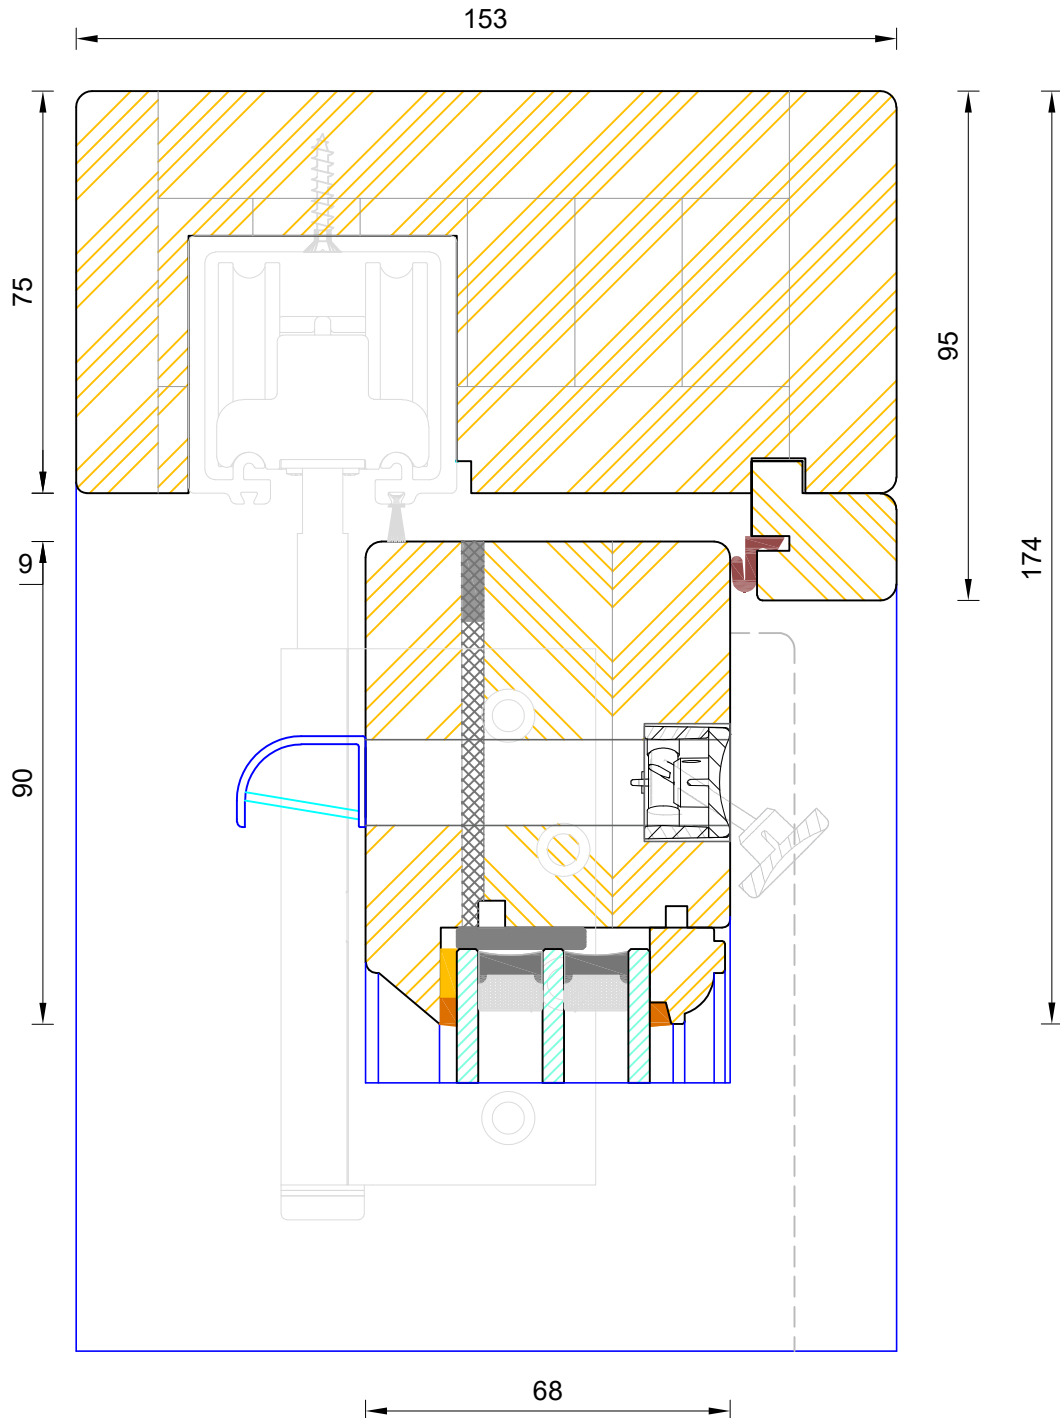

**Traditional Open Out Folding Sliding Door**  
**Triple Glazed - Bar Options**

DIMENSIONS	PLOT SIZE	SCALE	DATE	REV	DWG NO.
MM	A4	1:1	01.01.2019	B	<b>4313</b>

Please consider the environment before printing

**Traditional Open Out Folding Sliding Door**  
 Triple Glazed - Frame & Leaf Head (Without Vent)

DIMENSIONS	PLOT SIZE	SCALE	DATE	REV	DWG NO.
MM	A3	1:1	03.08.2022	B	<b>4316</b>

Please consider the environment before printing

Model Numbers	Vent Location (Leafs from left to right)
ALL 2 LEAF MODELS	1 & 2
330 / 303	1 (330) 3 (303)
321 / 313	1 & 3
ALL 4 LEAF MODELS	1 & 4
550 / 505	1 (550) 5 (505)
541 / 514 / 532 / 523	1 & 5
ALL 6 LEAF MODELS	1 & 6
770 / 707	1 (770) 7 (707)
761 / 716 / 752 / 725 / 743 / 734	1 & 7
ALL 8 LEAF MODELS	1 & 8

**Traditional Open Out Folding Sliding Door**  
Triple Glazed - Frame & Leaf Head (With Vent)

DIMENSIONS	PLOT SIZE	SCALE	DATE	REV	DWG NO.
MM	A3	1:1	03.08.2022	B	<b>4316.1</b>

Please consider the environment before printing