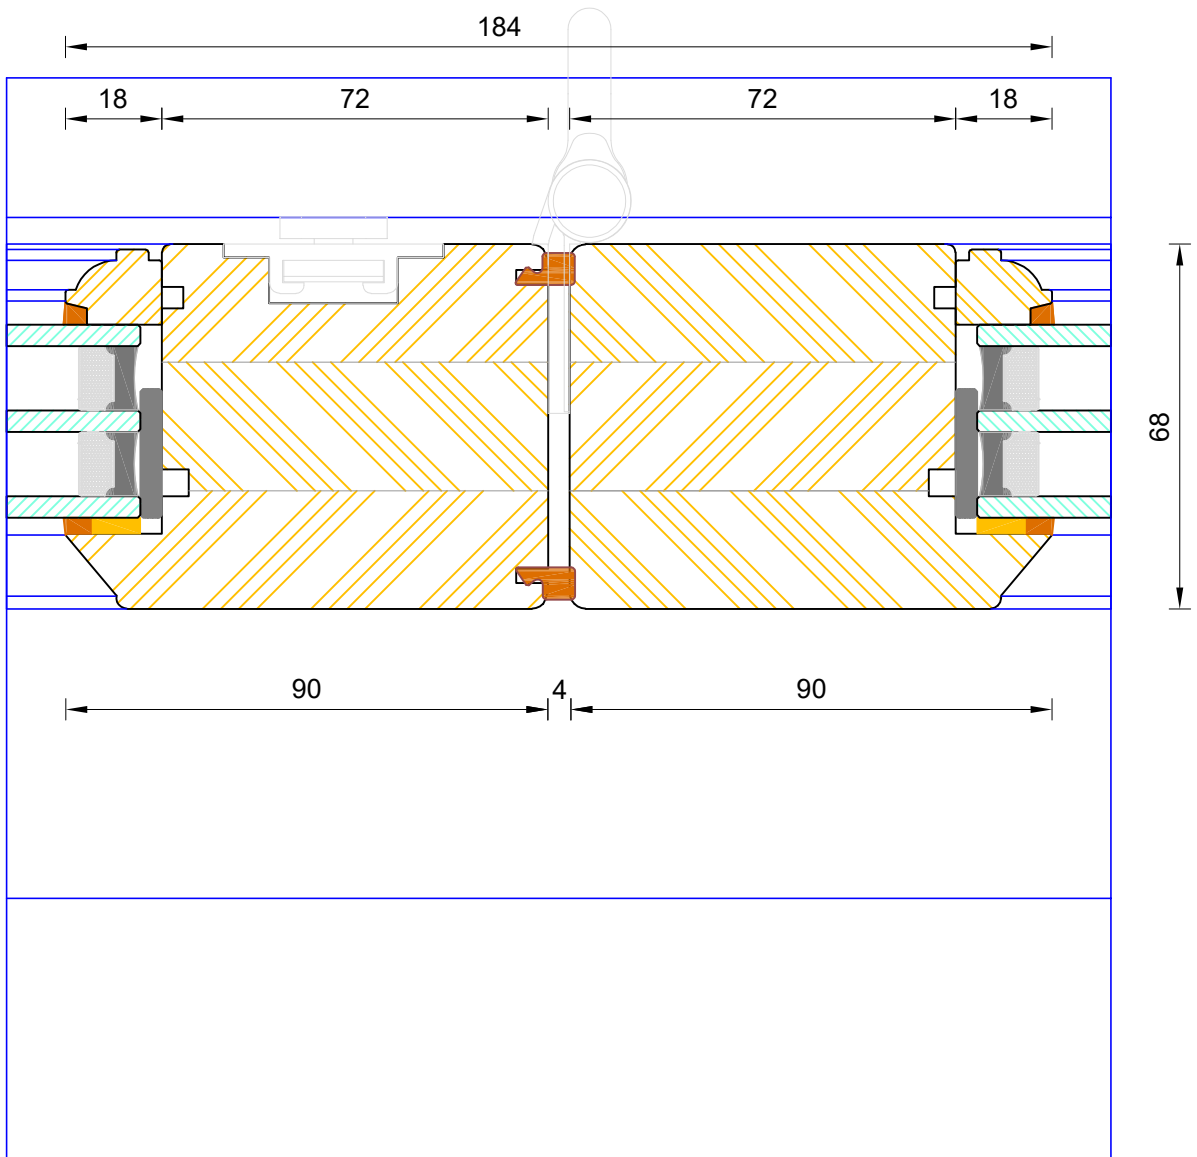

**Traditional Open Out Folding Sliding Door**  
Triple Glazed - Frame & Leaf Head (With Vent)

DIMENSIONS	PLOT SIZE	SCALE	DATE	REV	DWG NO.
MM	A3	1:1	03.08.2022	B	<b>4316.1</b>

Please consider the environment before printing

**Traditional Open Out Folding Sliding Door**  
 Triple Glazed - Frame & Leaf Jamb (Hinge Side)

DIMENSIONS	PLOT SIZE	SCALE	DATE	REV	DWG NO.
MM	A3	1:1	03.08.2022	B	<b>4317</b>

Please consider the environment before printing

**Traditional Open Out Folding Sliding Door**  
 Triple Glazed - Frame & Leaf Jamb (Hinge Side)

DIMENSIONS	PLOT SIZE	SCALE	DATE	REV	DWG NO.
MM	A3	1:1	03.08.2022	B	<b>4318</b>

Please consider the environment before printing